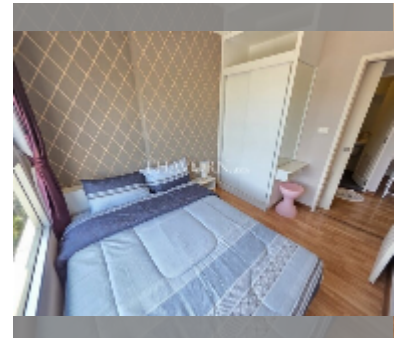

Condo for sale 1 bedroom 29 m² in The Trust Condo South Pattaya, Pattaya

฿ 1,450,000

UNIT PARAMETERS:

UID	FS-242935
quota	foreign quota
type	1 bedroom
size	29m²
floor	4
view	city view
quality	good
equipment: furniture, air conditioner, television, refrigerator	

PROJECT PARAMETERS:

district	Theprasit
buildings	1
floors	24
built in	2014

FACILITIES:

General information: highrise, underground parking, open parking.

Swimming pool: swimming pool, kids pool.

Chill zone: barbeque areas.

Other: reception, lobby, CCTV, security.