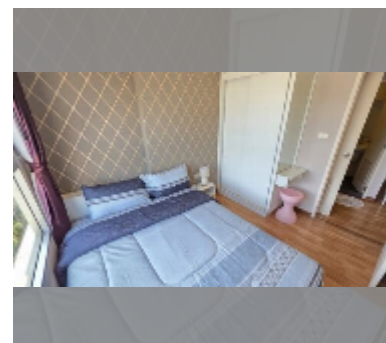

Condo for sale 1 bedroom 29 m² in The Trust Condo South Pattaya, Pattaya

฿ 1,450,000

UNIT PARAMETERS:

UID	FS-242935
quota	foreign quota
type	1 bedroom
size	29m²
floor	4
view	city view
quality	good
equipment: furniture, air conditioner, television, refrigerator	

PROJECT PARAMETERS:

district	Theprasit
buildings	1
floors	24
built in	2014

FACILITIES:

General information: highrise, underground parking, open parking.
Swimming pool: swimming pool, kids pool.
Chill zone: barbeque areas.
Other: reception, lobby, CCTV, security.