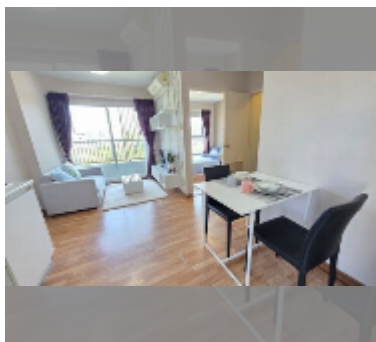

Condo for sale 1 bedroom 29 m² in The Trust Condo South Pattaya, Pattaya

฿ 1,450,000

UNIT PARAMETERS:

UID	FS-242935
quota	foreign quota
type	1 bedroom
size	29m²
floor	4
view	city view
quality	good
equipment: furniture, air conditioner, television, refrigerator	

PROJECT PARAMETERS:

district	Theprasit
buildings	1
floors	24
built in	2014

FACILITIES:

General information: highrise, underground parking, open parking.
Swimming pool: swimming pool, kids pool.
Chill zone: barbeque areas.
Other: reception, lobby, CCTV, security.