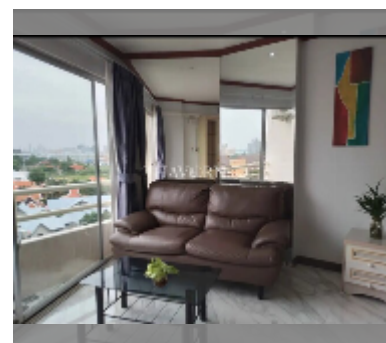

Condo for sale studio 32 m² in View Talay 1, Pattaya

฿ 1,680,000

UNIT PARAMETERS:

UID	FS-242933
quota	foreign quota
type	studio
size	32m ²
floor	9
view	partial sea view
quality	good
equipment: furniture, air conditioner, television, washing-machine, refrigerator	

Chill zone: garden.

Health zone: massage.

Other: lobby, CCTV, security, minimart, laundry, room service.

details