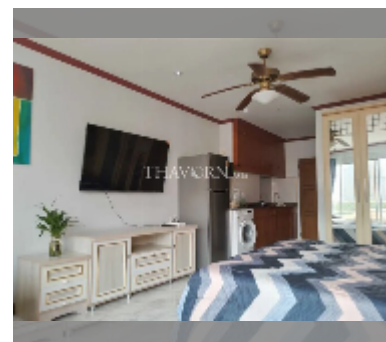

Condo for sale studio 32 m² in View Talay 1, Pattaya

฿ 1,680,000

UNIT PARAMETERS:

UID	FS-242933
quota	foreign quota
type	studio
size	32m²
floor	9
view	partial sea view
quality	good
equipment: furniture, air conditioner, television, washing-machine, refrigerator	

PROJECT PARAMETERS:

district	Thappraya
buildings	2
floors	15
built in	1997
maintenance	฿ 7,680/year

FACILITIES:

General information: highrise, meters to beach: 600, minutes to beach: 10, open parking.

Swimming pool: swimming pool, kids pool.

Chill zone: garden.

Health zone: massage.

Other: lobby, CCTV, security, minimart, laundry, room service.