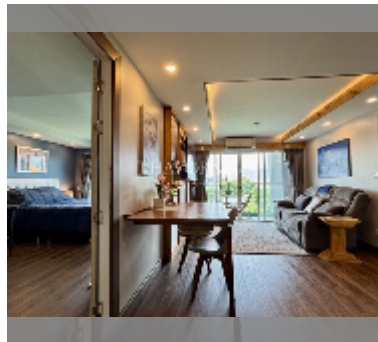

Condo for sale 2 bedroom 74 m², , Pattaya

฿ 4,500,000

UNIT PARAMETERS:

UID	FS-242932
quota	company ownership
type	2 bedroom
size	74m²
floor	5
view	garden view
quality	excellent
equipment: furniture, household appliances, kitchen appliances, air conditioner, internet, television, washing-machine, refrigerator	

PROJECT PARAMETERS: