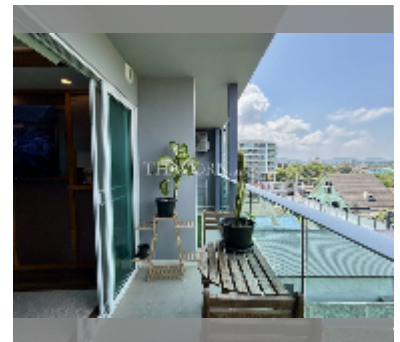

Condo for sale 2 bedroom 74 m², , Pattaya

฿ 4,500,000

UNIT PARAMETERS:

UID	FS-242932
quota	company ownership
type	2 bedroom
size	74m²
floor	5
view	garden view
quality	excellent
equipment: furniture, household appliances, kitchen appliances, air conditioner, internet, television, washing-machine, refrigerator	

PROJECT PARAMETERS: