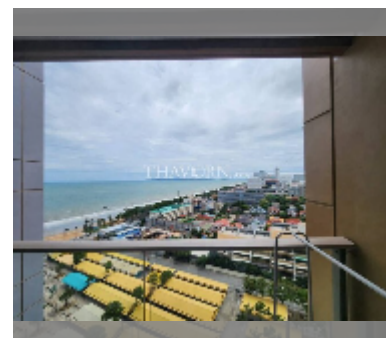

Condo for sale 1 bedroom 35 m² in Copacabana Beach Jomtien, Pattaya

฿ 5,090,000

UNIT PARAMETERS:

UID	FS-242931
quota	foreign quota
type	1 bedroom
size	35m ²
floor	16
view	sea view
quality	good
equipment: furniture, air conditioner, television, washing-machine, refrigerator	

PROJECT PARAMETERS:

district	Jomtien
buildings	1
floors	59
built in	2022
maintenance	B 21,000/year

FACILITIES:

General information: highrise, meters to beach: 50, minutes to beach: 1, shuttle bus, beach front, open parking, multy-level parking.

Swimming pool: swimming pool, rooftop pool, infinity view, jacuzzi, pool bar , sunbathing area.

Chill zone: chill zone, garden, rooftop chillout.

Health zone: gym, sauna, hamam.

Other: lobby, meeting room, games room, kids playgarden, CCTV, security.