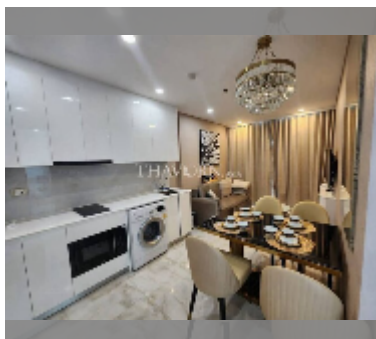

Condo for sale 1 bedroom 35 m² in Copacabana Beach Jomtien, Pattaya

฿ 5,090,000

UNIT PARAMETERS:

UID	FS-242931
quota	foreign quota
type	1 bedroom
size	35m ²
floor	16
view	sea view
quality	good
equipment: furniture, air conditioner, television, washing-machine, refrigerator	

Swimming pool: swimming pool, rooftop pool, infinity view, jacuzzi, pool bar , sunbathing area.

Chill zone: chill zone, garden, rooftop chillout.

Health zone: gym, sauna, hamam.

Other: lobby, meeting room, games room, kids playgarden, CCTV, security.