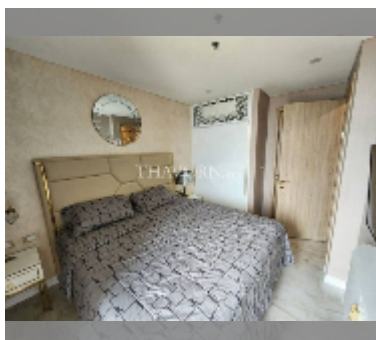

Condo for sale 1 bedroom 35 m² in Copacabana Beach Jomtien, Pattaya

฿ 5,090,000

UNIT PARAMETERS:

UID	FS-242931
quota	foreign quota
type	1 bedroom
size	35m²
floor	16
view	sea view
quality	good
equipment: furniture, air conditioner, television, washing-machine, refrigerator	

PROJECT PARAMETERS:

district	Jomtien
buildings	1
floors	59
built in	2022
maintenance	B 21,000/year

FACILITIES:

General information: highrise, meters to beach: 50, minutes to beach: 1, shuttle bus, beach front, open parking, multy-level parking.

Swimming pool: swimming pool, rooftop pool, infinity view, jacuzzi, pool bar , sunbathing area.

Chill zone: chill zone, garden, rooftop chillout.

Health zone: gym, sauna, hamam.

Other: lobby, meeting room, games room, kids playgarden, CCTV, security.