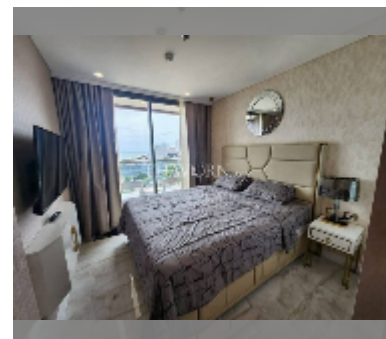

Condo for sale 1 bedroom 35 m² in Copacabana Beach Jomtien, Pattaya

฿ 5,090,000

UNIT PARAMETERS:

UID	FS-242931
quota	foreign quota
type	1 bedroom
size	35m²
floor	16
view	sea view
quality	good
equipment: furniture, air conditioner, television, washing-machine, refrigerator	

PROJECT PARAMETERS:

district	Jomtien
buildings	1
floors	59
built in	2022
maintenance	B 21,000/year

FACILITIES:

General information: highrise, meters to beach: 50, minutes to beach: 1, shuttle bus, beach front, open parking, multy-level parking.

Swimming pool: swimming pool, rooftop pool, infinity view, jacuzzi, pool bar , sunbathing area.

Chill zone: chill zone, garden, rooftop chillout.

Health zone: gym, sauna, hamam.

Other: lobby, meeting room, games room, kids playgarden, CCTV, security.