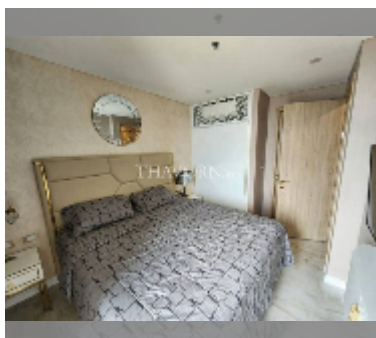

Condo for sale 1 bedroom 35 m² in Copacabana Beach Jomtien, Pattaya

฿ 5,090,000

UNIT PARAMETERS:

UID	FS-242931
quota	foreign quota
type	1 bedroom
size	35m²
floor	16
view	sea view
quality	good
equipment: furniture, air conditioner, television, washing-machine, refrigerator	

PROJECT PARAMETERS:

district	Jomtien
buildings	1
floors	59
built in	2022
maintenance	B 21,000/year

FACILITIES:

General information: highrise, meters to beach: 50, minutes to beach: 1, shuttle bus, beach front, open parking, multy-level parking.

Swimming pool: swimming pool, rooftop pool, infinity view, jacuzzi, pool bar , sunbathing area.

Chill zone: chill zone, garden, rooftop chillout.

Health zone: gym, sauna, hamam.

Other: lobby, meeting room, games room, kids playgarden, CCTV, security.