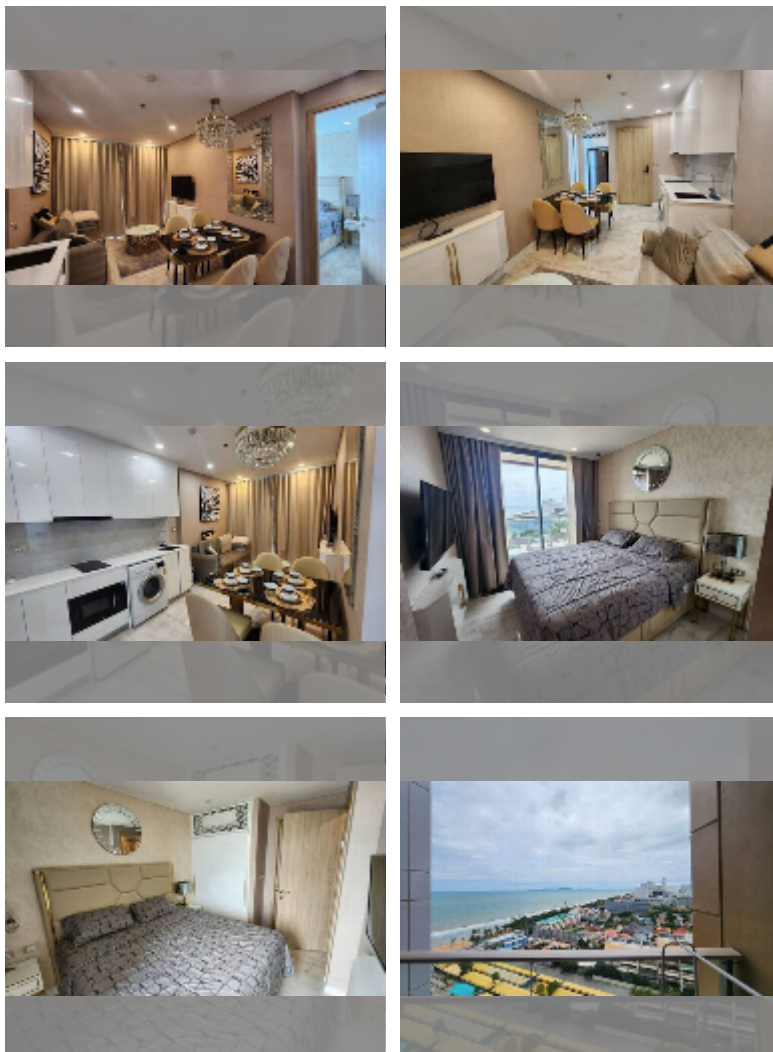

Condo for sale 1 bedroom 35 m² in Copacabana Beach Jomtien, Pattaya

฿ 5,090,000

UNIT PARAMETERS:

UID	FS-242931
quota	foreign quota
type	1 bedroom
size	35m²
floor	16
view	sea view
quality	good
equipment: furniture, air conditioner, television, washing-machine, refrigerator	

PROJECT PARAMETERS:

district	Jomtien
buildings	1
floors	59
built in	2022
maintenance	B 21,000/year

FACILITIES:

General information: highrise, meters to beach: 50, minutes to beach: 1, shuttle bus, beach front, open parking, multy-level parking.

Swimming pool: swimming pool, rooftop pool, infinity view, jacuzzi, pool bar , sunbathing area.

Chill zone: chill zone, garden, rooftop chillout.

Health zone: gym, sauna, hamam.

Other: lobby, meeting room, games room, kids playgarden, CCTV, security.