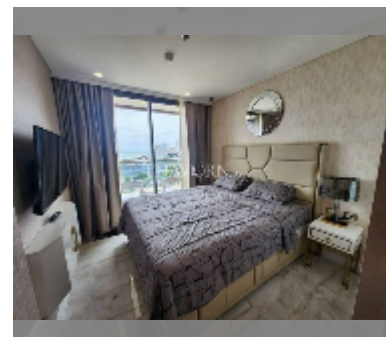

Condo for sale 1 bedroom 35 m² in Copacabana Beach Jomtien, Pattaya

฿ 5,090,000

UNIT PARAMETERS:

UID	FS-242931
quota	foreign quota
type	1 bedroom
size	35m²
floor	16
view	sea view
quality	good
equipment: furniture, air conditioner, television, washing-machine, refrigerator	

PROJECT PARAMETERS:

district	Jomtien
buildings	1
floors	59
built in	2022
maintenance	B 21,000/year

FACILITIES:

General information: highrise, meters to beach: 50, minutes to beach: 1, shuttle bus, beach front, open parking, multy-level parking.

Swimming pool: swimming pool, rooftop pool, infinity view, jacuzzi, pool bar , sunbathing area.

Chill zone: chill zone, garden, rooftop chillout.

Health zone: gym, sauna, hamam.

Other: lobby, meeting room, games room, kids playgarden, CCTV, security.