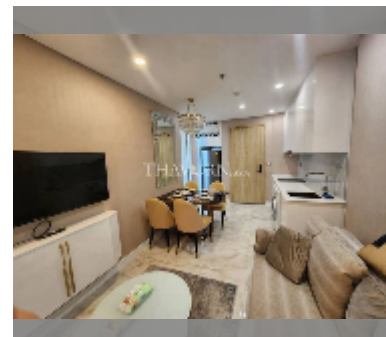

Condo for sale 1 bedroom 35 m² in Copacabana Beach Jomtien, Pattaya

฿ 5,090,000

UNIT PARAMETERS:

UID	FS-242931
quota	foreign quota
type	1 bedroom
size	35m²
floor	16
view	sea view
quality	good
equipment: furniture, air conditioner, television, washing-machine, refrigerator	

PROJECT PARAMETERS:

district	Jomtien
buildings	1
floors	59
built in	2022
maintenance	B 21,000/year

FACILITIES:

General information: highrise, meters to beach: 50, minutes to beach: 1, shuttle bus, beach front, open parking, multy-level parking.

Swimming pool: swimming pool, rooftop pool, infinity view, jacuzzi, pool bar , sunbathing area.

Chill zone: chill zone, garden, rooftop chillout.

Health zone: gym, sauna, hamam.

Other: lobby, meeting room, games room, kids playgarden, CCTV, security.