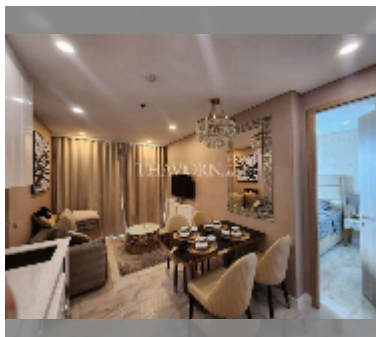

Condo for sale 1 bedroom 35 m² in Copacabana Beach Jomtien, Pattaya

฿ 5,090,000

UNIT PARAMETERS:

UID	FS-242931
quota	foreign quota
type	1 bedroom
size	35m ²
floor	16
view	sea view
quality	good
equipment: furniture, air conditioner, television, washing-machine, refrigerator	

Swimming pool: swimming pool, rooftop pool, infinity view, jacuzzi, pool bar , sunbathing area.

Chill zone: chill zone, garden, rooftop chillout.

Health zone: gym, sauna, hamam.

Other: lobby, meeting room, games room, kids playgarden, CCTV, security.