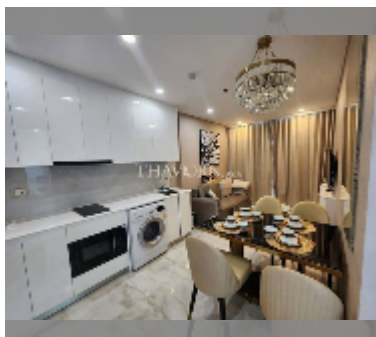

Condo for sale 1 bedroom 35 m² in Copacabana Beach Jomtien, Pattaya

฿ 5,090,000

UNIT PARAMETERS:

UID	FS-242931
quota	foreign quota
type	1 bedroom
size	35m ²
floor	16
view	sea view
quality	good
equipment: furniture, air conditioner, television, washing-machine, refrigerator	

Swimming pool: swimming pool, rooftop pool, infinity view, jacuzzi, pool bar , sunbathing area.

Chill zone: chill zone, garden, rooftop chillout.

Health zone: gym, sauna, hamam.

Other: lobby, meeting room, games room, kids playgarden, CCTV, security.