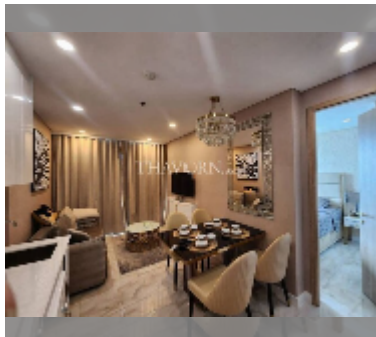

Condo for sale 1 bedroom 35 m² in Copacabana Beach Jomtien, Pattaya

฿ 5,090,000

UNIT PARAMETERS:

UID	FS-242931
quota	foreign quota
type	1 bedroom
size	35m ²
floor	16
view	sea view
quality	good
equipment: furniture, air conditioner, television, washing-machine, refrigerator	

Swimming pool: swimming pool, rooftop pool, infinity view, jacuzzi, pool bar , sunbathing area.

Chill zone: chill zone, garden, rooftop chillout.

Health zone: gym, sauna, hamam.

Other: lobby, meeting room, games room, kids playgarden, CCTV, security.