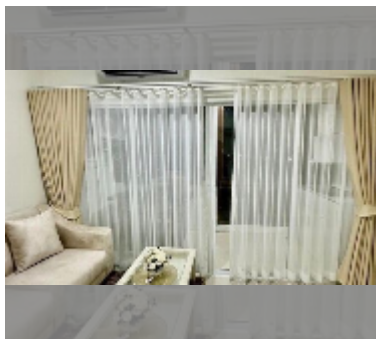

Condo for sale studio 38 m² in Pattaya Plaza Condotel, Pattaya

฿ 1,190,000

UNIT PARAMETERS:

UID	FS-242926
quota	foreign quota
type	studio
size	38m ²
floor	9
view	city view
quality	good
equipment: furniture, air conditioner, television	

PROJECT PARAMETERS:

district	Central Pattaya
buildings	2
floors	12
built in	1992

FACILITIES:

- General information: lowrise, open parking, covered parking.
- Swimming pool: swimming pool.
- Chill zone: chill zone, garden.
- Health zone: gym.
- Other: reception, lobby, CCTV, security, minimart.