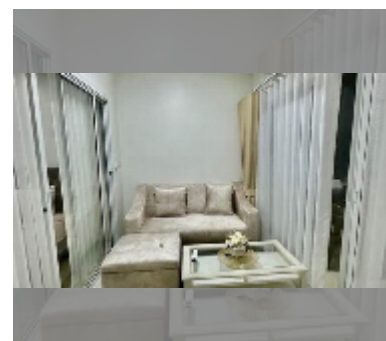

Condo for sale studio 38 m² in Pattaya Plaza Condotel, Pattaya

฿ 1,190,000

UNIT PARAMETERS:

UID	FS-242926
quota	foreign quota
type	studio
size	38m ²
floor	9
view	city view
quality	good
equipment: furniture, air conditioner, television	

PROJECT PARAMETERS:

district	Central Pattaya
buildings	2
floors	12
built in	1992

FACILITIES:

- General information: lowrise, open parking, covered parking.
- Swimming pool: swimming pool.
- Chill zone: chill zone, garden.
- Health zone: gym.
- Other: reception, lobby, CCTV, security, minimart.