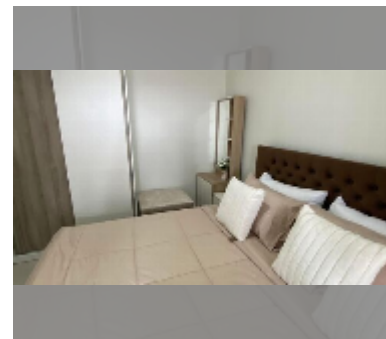

Condo for sale studio 38 m² in Pattaya Plaza Condotel, Pattaya

฿ 1,190,000

UNIT PARAMETERS:

UID	FS-242926
quota	foreign quota
type	studio
size	38m²
floor	9
view	city view
quality	good
equipment: furniture, air conditioner, television	

PROJECT PARAMETERS:

district	Central Pattaya
buildings	2
floors	12
built in	1992

FACILITIES:

- General information: lowrise, open parking, covered parking.
- Swimming pool: swimming pool.
- Chill zone: chill zone, garden.
- Health zone: gym.
- Other: reception, lobby, CCTV, security, minimart.