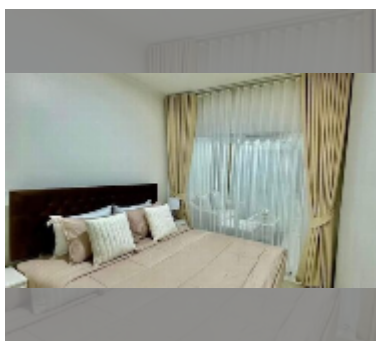

Condo for sale studio 38 m² in Pattaya Plaza Condotel, Pattaya

฿ 1,190,000

UNIT PARAMETERS:

UID	FS-242926
quota	foreign quota
type	studio
size	38m²
floor	9
view	city view
quality	good
equipment: furniture, air conditioner, television	

PROJECT PARAMETERS:

district	Central Pattaya
buildings	2
floors	12
built in	1992

FACILITIES:

- General information: lowrise, open parking, covered parking.
- Swimming pool: swimming pool.
- Chill zone: chill zone, garden.
- Health zone: gym.
- Other: reception, lobby, CCTV, security, minimart.