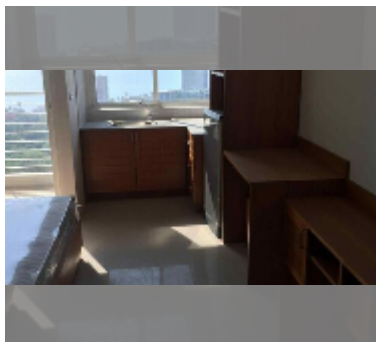

Condo for sale studio 25 m² in AD Hyatt Condominium, Pattaya

฿ 1,890,000

UNIT PARAMETERS:

UID	FS-242925
quota	foreign quota
type	studio
size	25m²
floor	27
view	sea view

PROJECT PARAMETERS:

district	Wongamat
buildings	1
floors	33
built in	2011
maintenance	฿ 7,500/year

FACILITIES:

General information: highrise, meters to beach: 500, minutes to beach: 8, underground parking, open parking.

Swimming pool: swimming pool, kids pool.

Chill zone: chill zone, garden.

Health zone: gym.

Other: reception, lobby, meeting room, CCTV, security, laundry.