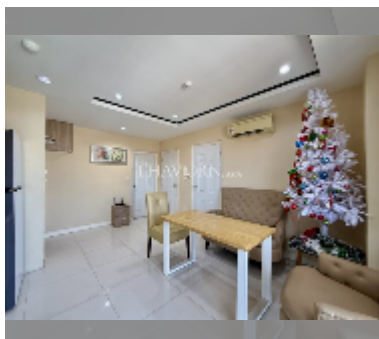

Condo for sale 2 bedroom 48 m² in New Nordic Trend 6, Pattaya

฿ 2,780,000

UNIT PARAMETERS:

UID	FS-242923
quota	company ownership
type	2 bedroom
size	48m²
floor	7
view	city view
quality	good
equipment: furniture, air conditioner, television, refrigerator	

PROJECT PARAMETERS:

district	Pratumnak
buildings	1
floors	7
built in	2015
maintenance	B 23,040/year

FACILITIES:

General information: boutique, underground parking.

Swimming pool: swimming pool.

Chill zone: chill zone, garden.

Other: reception, lobby, CCTV, security.