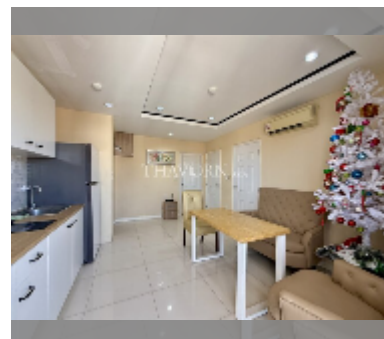

Condo for sale 2 bedroom 48 m² in New Nordic Trend 6, Pattaya

฿ 2,780,000

UNIT PARAMETERS:

UID	FS-242923
quota	company ownership
type	2 bedroom
size	48m²
floor	7
view	city view
quality	good
equipment: furniture, air conditioner, television, refrigerator	

PROJECT PARAMETERS:

district	Pratumnak
buildings	1
floors	7
built in	2015
maintenance	฿ 23,040/year

FACILITIES:

General information: boutique, underground parking.

Swimming pool: swimming pool.

Chill zone: chill zone, garden.

Other: reception, lobby, CCTV, security.