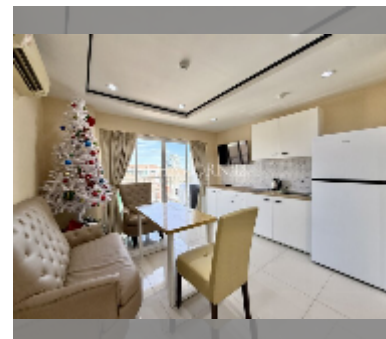

Condo for sale 2 bedroom 48 m² in New Nordic Trend 6, Pattaya

฿ 2,780,000

UNIT PARAMETERS:

UID	FS-242923
quota	company ownership
type	2 bedroom
size	48m²
floor	7
view	city view
quality	good
equipment: furniture, air conditioner, television, refrigerator	

PROJECT PARAMETERS:

district	Pratumnak
buildings	1
floors	7
built in	2015
maintenance	B 23,040/year

FACILITIES:

General information: boutique, underground parking.

Swimming pool: swimming pool.

Chill zone: chill zone, garden.

Other: reception, lobby, CCTV, security.