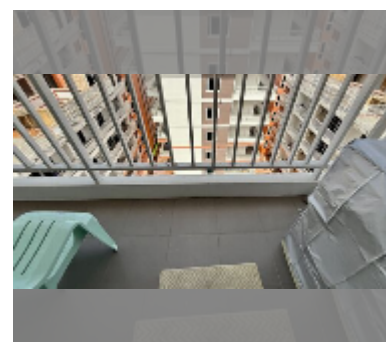

Condo for sale 2 bedroom 48 m² in New Nordic Trend 6, Pattaya

฿ 2,780,000

UNIT PARAMETERS:

UID	FS-242923
quota	company ownership
type	2 bedroom
size	48m²
floor	7
view	city view
quality	good
equipment: furniture, air conditioner, television, refrigerator	

PROJECT PARAMETERS:

district	Pratumnak
buildings	1
floors	7
built in	2015
maintenance	฿ 23,040/year

FACILITIES:

General information: boutique, underground parking.

Swimming pool: swimming pool.

Chill zone: chill zone, garden.

Other: reception, lobby, CCTV, security.