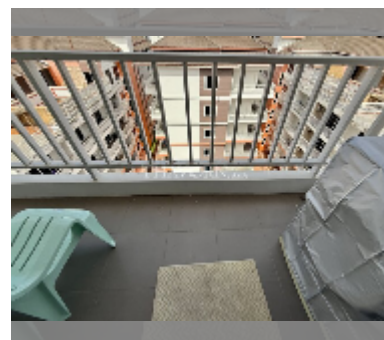

Condo for sale 2 bedroom 48 m² in New Nordic Trend 6, Pattaya

฿ 2,780,000

UNIT PARAMETERS:

UID	FS-242923
quota	company ownership
type	2 bedroom
size	48m²
floor	7
view	city view
quality	good
equipment: furniture, air conditioner, television, refrigerator	

PROJECT PARAMETERS:

district	Pratumnak
buildings	1
floors	7
built in	2015
maintenance	฿ 23,040/year

FACILITIES:

General information: boutique, underground parking.

Swimming pool: swimming pool.

Chill zone: chill zone, garden.

Other: reception, lobby, CCTV, security.