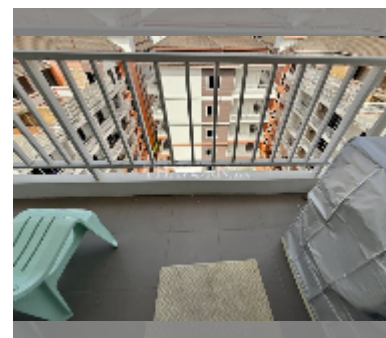

Condo for sale 2 bedroom 48 m² in New Nordic Trend 6, Pattaya

฿ 2,780,000

UNIT PARAMETERS:

UID	FS-242923
quota	company ownership
type	2 bedroom
size	48m²
floor	7
view	city view
quality	good
equipment: furniture, air conditioner, television, refrigerator	

PROJECT PARAMETERS:

district	Pratumnak
buildings	1
floors	7
built in	2015
maintenance	฿ 23,040/year

FACILITIES:

General information: boutique, underground parking.

Swimming pool: swimming pool.

Chill zone: chill zone, garden.

Other: reception, lobby, CCTV, security.