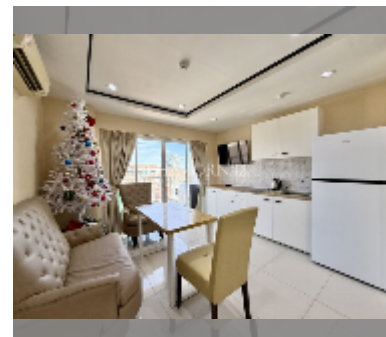

Condo for sale 2 bedroom 48 m² in New Nordic Trend 6, Pattaya

฿ 2,780,000

UNIT PARAMETERS:

UID	FS-242923
quota	company ownership
type	2 bedroom
size	48m²
floor	7
view	city view
quality	good
equipment: furniture, air conditioner, television, refrigerator	

PROJECT PARAMETERS:

district	Pratumnak
buildings	1
floors	7
built in	2015
maintenance	฿ 23,040/year

FACILITIES:

General information: boutique, underground parking.

Swimming pool: swimming pool.

Chill zone: chill zone, garden.

Other: reception, lobby, CCTV, security.