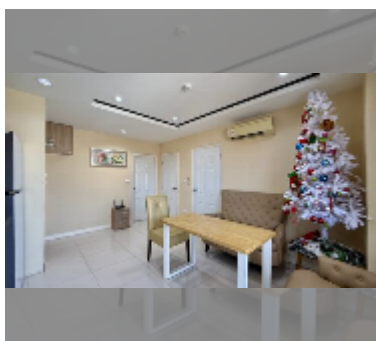

Condo for sale 2 bedroom 48 m² in New Nordic Trend 6, Pattaya

฿ 2,780,000

UNIT PARAMETERS:

UID	FS-242923
quota	company ownership
type	2 bedroom
size	48m²
floor	7
view	city view
quality	good
equipment: furniture, air conditioner, television, refrigerator	

PROJECT PARAMETERS:

district	Pratumnak
buildings	1
floors	7
built in	2015
maintenance	฿ 23,040/year

FACILITIES:

General information: boutique, underground parking.

Swimming pool: swimming pool.

Chill zone: chill zone, garden.

Other: reception, lobby, CCTV, security.