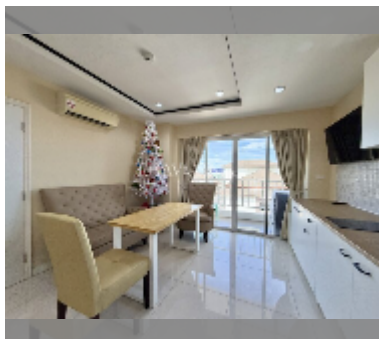

Condo for sale 2 bedroom 48 m² in New Nordic Trend 6, Pattaya

฿ 2,780,000

UNIT PARAMETERS:

UID	FS-242923
quota	company ownership
type	2 bedroom
size	48m²
floor	7
view	city view
quality	good
equipment: furniture, air conditioner, television, refrigerator	

PROJECT PARAMETERS:

district	Pratumnak
buildings	1
floors	7
built in	2015
maintenance	B 23,040/year

FACILITIES:

General information: boutique, underground parking.

Swimming pool: swimming pool.

Chill zone: chill zone, garden.

Other: reception, lobby, CCTV, security.