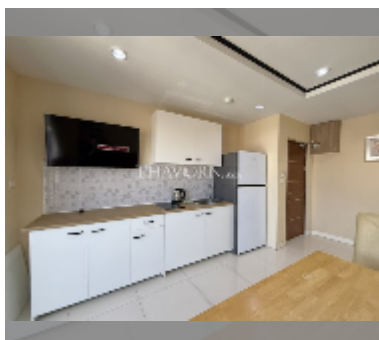

Condo for sale 2 bedroom 48 m² in New Nordic Trend 6, Pattaya

฿ 2,780,000

UNIT PARAMETERS:

UID	FS-242923
quota	company ownership
type	2 bedroom
size	48m²
floor	7
view	city view
quality	good
equipment: furniture, air conditioner, television, refrigerator	

PROJECT PARAMETERS:

district	Pratumnak
buildings	1
floors	7
built in	2015
maintenance	฿ 23,040/year

FACILITIES:

General information: boutique, underground parking.

Swimming pool: swimming pool.

Chill zone: chill zone, garden.

Other: reception, lobby, CCTV, security.