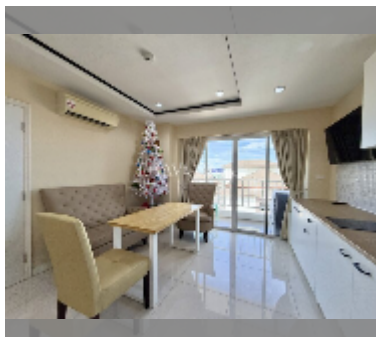

Condo for sale 2 bedroom 48 m² in New Nordic Trend 6, Pattaya

฿ 2,780,000

UNIT PARAMETERS:

UID	FS-242923
quota	company ownership
type	2 bedroom
size	48m²
floor	7
view	city view
quality	good
equipment: furniture, air conditioner, television, refrigerator	

PROJECT PARAMETERS:

district	Pratumnak
buildings	1
floors	7
built in	2015
maintenance	฿ 23,040/year

FACILITIES:

General information: boutique, underground parking.

Swimming pool: swimming pool.

Chill zone: chill zone, garden.

Other: reception, lobby, CCTV, security.