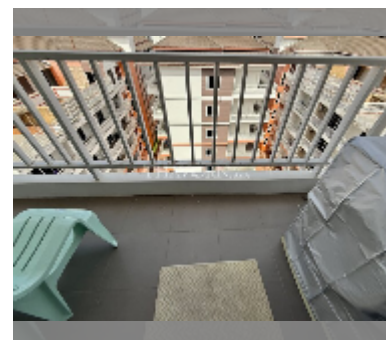

Condo for sale 2 bedroom 48 m² in New Nordic Trend 6, Pattaya

฿ 2,780,000

UNIT PARAMETERS:

UID	FS-242923
quota	company ownership
type	2 bedroom
size	48m²
floor	7
view	city view
quality	good
equipment: furniture, air conditioner, television, refrigerator	

PROJECT PARAMETERS:

district	Pratumnak
buildings	1
floors	7
built in	2015
maintenance	B 23,040/year

FACILITIES:

General information: boutique, underground parking.

Swimming pool: swimming pool.

Chill zone: chill zone, garden.

Other: reception, lobby, CCTV, security.