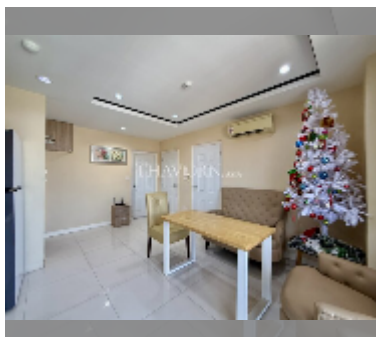

Condo for sale 2 bedroom 48 m² in New Nordic Trend 6, Pattaya

฿ 2,780,000

UNIT PARAMETERS:

UID	FS-242923
quota	company ownership
type	2 bedroom
size	48m²
floor	7
view	city view
quality	good
equipment: furniture, air conditioner, television, refrigerator	

PROJECT PARAMETERS:

district	Pratumnak
buildings	1
floors	7
built in	2015
maintenance	฿ 23,040/year

FACILITIES:

General information: boutique, underground parking.

Swimming pool: swimming pool.

Chill zone: chill zone, garden.

Other: reception, lobby, CCTV, security.