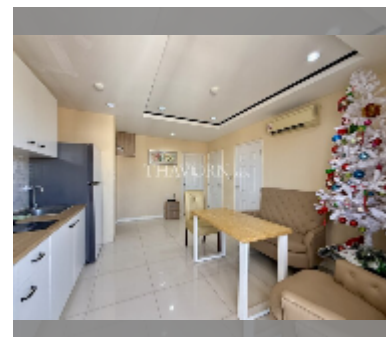

Condo for sale 2 bedroom 48 m² in New Nordic Trend 6, Pattaya

฿ 2,780,000

UNIT PARAMETERS:

UID	FS-242923
quota	company ownership
type	2 bedroom
size	48m²
floor	7
view	city view
quality	good
equipment: furniture, air conditioner, television, refrigerator	

PROJECT PARAMETERS:

district	Pratumnak
buildings	1
floors	7
built in	2015
maintenance	฿ 23,040/year

FACILITIES:

General information: boutique, underground parking.

Swimming pool: swimming pool.

Chill zone: chill zone, garden.

Other: reception, lobby, CCTV, security.