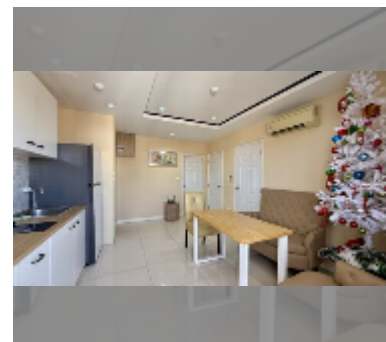

Condo for sale 2 bedroom 48 m² in New Nordic Trend 6, Pattaya

฿ 2,780,000

UNIT PARAMETERS:

UID	FS-242923
quota	company ownership
type	2 bedroom
size	48m²
floor	7
view	city view
quality	good
equipment: furniture, air conditioner, television, refrigerator	

PROJECT PARAMETERS:

district	Pratumnak
buildings	1
floors	7
built in	2015
maintenance	฿ 23,040/year

FACILITIES:

General information: boutique, underground parking.

Swimming pool: swimming pool.

Chill zone: chill zone, garden.

Other: reception, lobby, CCTV, security.