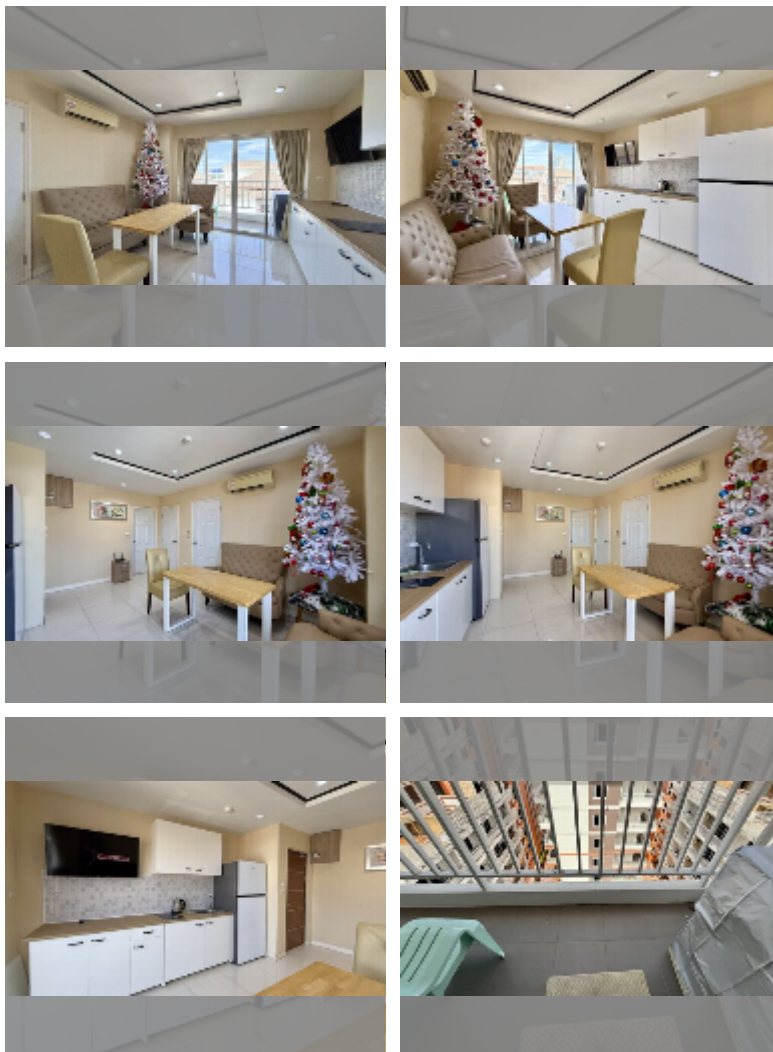

Condo for sale 2 bedroom 48 m² in New Nordic Trend 6, Pattaya

฿ 2,780,000

UNIT PARAMETERS:

UID	FS-242923
quota	company ownership
type	2 bedroom
size	48m²
floor	7
view	city view
quality	good
equipment: furniture, air conditioner, television, refrigerator	

PROJECT PARAMETERS:

district	Pratumnak
buildings	1
floors	7
built in	2015
maintenance	฿ 23,040/year

FACILITIES:

General information: boutique, underground parking.

Swimming pool: swimming pool.

Chill zone: chill zone, garden.

Other: reception, lobby, CCTV, security.