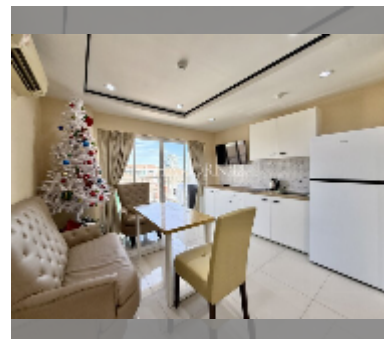

Condo for sale 2 bedroom 48 m² in New Nordic Trend 6, Pattaya

฿ 2,780,000

UNIT PARAMETERS:

UID	FS-242923
quota	company ownership
type	2 bedroom
size	48m²
floor	7
view	city view
quality	good
equipment: furniture, air conditioner, television, refrigerator	

PROJECT PARAMETERS:

district	Pratumnak
buildings	1
floors	7
built in	2015
maintenance	฿ 23,040/year

FACILITIES:

General information: boutique, underground parking.

Swimming pool: swimming pool.

Chill zone: chill zone, garden.

Other: reception, lobby, CCTV, security.