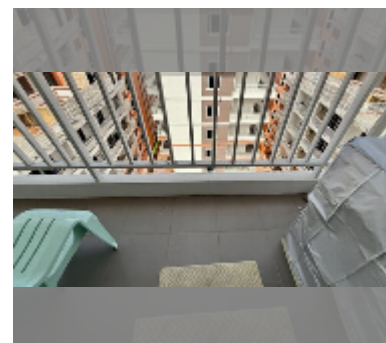

Condo for sale 2 bedroom 48 m² in New Nordic Trend 6, Pattaya

฿ 2,780,000

UNIT PARAMETERS:

UID	FS-242923
quota	company ownership
type	2 bedroom
size	48m²
floor	7
view	city view
quality	good
equipment: furniture, air conditioner, television, refrigerator	

PROJECT PARAMETERS:

district	Pratumnak
buildings	1
floors	7
built in	2015
maintenance	฿ 23,040/year

FACILITIES:

General information: boutique, underground parking.

Swimming pool: swimming pool.

Chill zone: chill zone, garden.

Other: reception, lobby, CCTV, security.