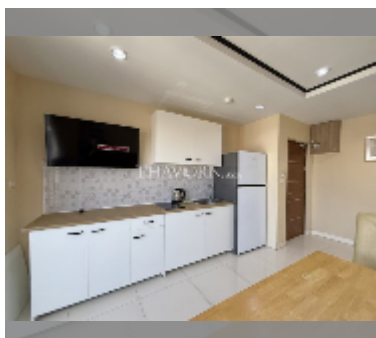

Condo for sale 2 bedroom 48 m² in New Nordic Trend 6, Pattaya

฿ 2,780,000

UNIT PARAMETERS:

UID	FS-242923
quota	company ownership
type	2 bedroom
size	48m²
floor	7
view	city view
quality	good
equipment: furniture, air conditioner, television, refrigerator	

PROJECT PARAMETERS:

district	Pratumnak
buildings	1
floors	7
built in	2015
maintenance	฿ 23,040/year

FACILITIES:

General information: boutique, underground parking.

Swimming pool: swimming pool.

Chill zone: chill zone, garden.

Other: reception, lobby, CCTV, security.