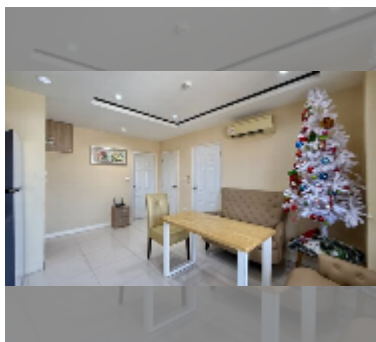

Condo for sale 2 bedroom 48 m² in New Nordic Trend 6, Pattaya

฿ 2,780,000

UNIT PARAMETERS:

UID	FS-242923
quota	company ownership
type	2 bedroom
size	48m²
floor	7
view	city view
quality	good
equipment: furniture, air conditioner, television, refrigerator	

PROJECT PARAMETERS:

district	Pratumnak
buildings	1
floors	7
built in	2015
maintenance	฿ 23,040/year

FACILITIES:

General information: boutique, underground parking.

Swimming pool: swimming pool.

Chill zone: chill zone, garden.

Other: reception, lobby, CCTV, security.