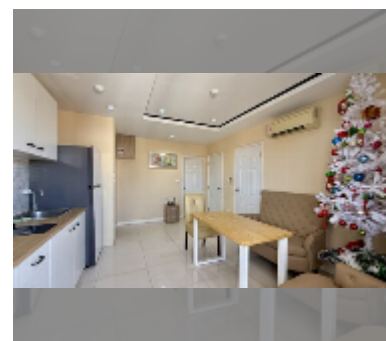

Condo for sale 2 bedroom 48 m² in New Nordic Trend 6, Pattaya

฿ 2,780,000

UNIT PARAMETERS:

UID	FS-242923
quota	company ownership
type	2 bedroom
size	48m²
floor	7
view	city view
quality	good
equipment: furniture, air conditioner, television, refrigerator	

PROJECT PARAMETERS:

district	Pratumnak
buildings	1
floors	7
built in	2015
maintenance	฿ 23,040/year

FACILITIES:

General information: boutique, underground parking.

Swimming pool: swimming pool.

Chill zone: chill zone, garden.

Other: reception, lobby, CCTV, security.