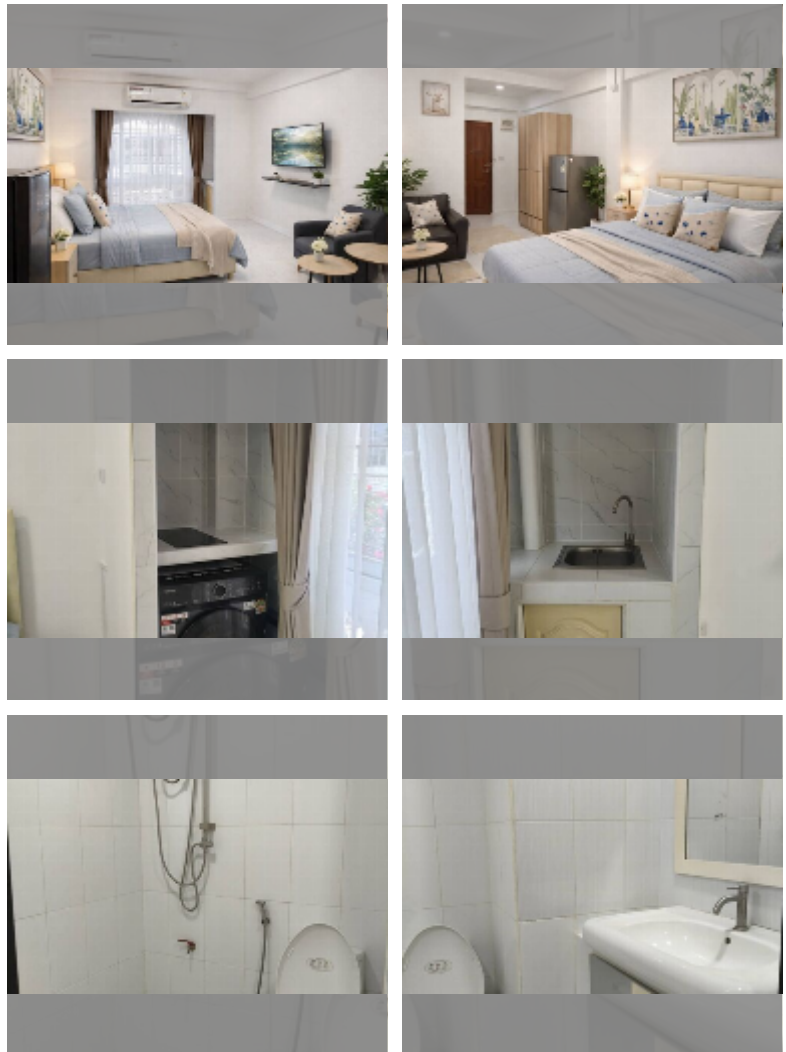

Condo for sale studio 25.26 m² in Nirun Grand Ville, Pattaya

฿ 999,000

UNIT PARAMETERS:

UID	FS-242922
quota	foreign quota
type	studio
size	25.26m²
floor	2
view	city view

PROJECT PARAMETERS:

district	Central Pattaya
buildings	2
floors	6
built in	1994

FACILITIES:

General information: lowrise, open parking.

Swimming pool: swimming pool.

Other: CCTV, security.