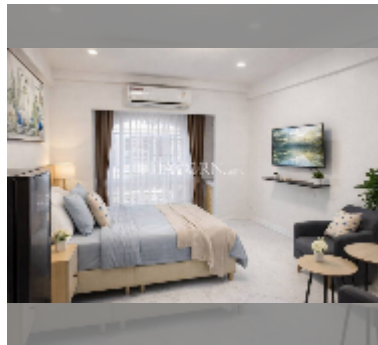

Condo for sale studio 25.26 m² in Nirun Grand Ville, Pattaya

฿ 999,000

UNIT PARAMETERS:

UID	FS-242922
quota	foreign quota
type	studio
size	25.26m²
floor	2
view	city view

PROJECT PARAMETERS:

district	Central Pattaya
buildings	2
floors	6
built in	1994

FACILITIES:

General information: lowrise, open parking.

Swimming pool: swimming pool.

Other: CCTV, security.