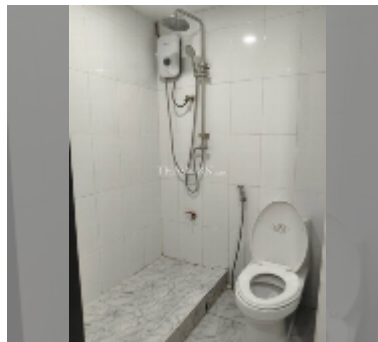

Condo for sale studio 25.26 m² in Nirun Grand Ville, Pattaya

฿ 999,000

UNIT PARAMETERS:

UID	FS-242922
quota	foreign quota
type	studio
size	25.26m ²
floor	2
view	city view

PROJECT PARAMETERS:

district	Central Pattaya
buildings	2
floors	6
built in	1994

FACILITIES:

General information: lowrise, open parking.

Swimming pool: swimming pool.

Other: CCTV, security.

[details](#)