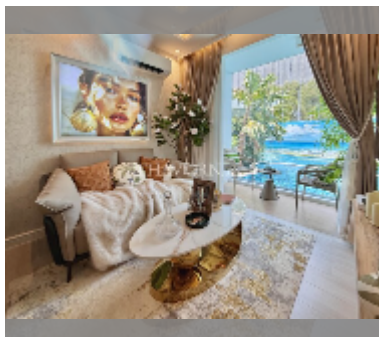

Condo for sale 1 bedroom 30 m² in Riviera Santa Monica Jomtien, Pattaya

฿ 2,750,000

UNIT PARAMETERS:

UID	FS-242919
quota	thai quota
type	1 bedroom
size	30m²
floor	16
view	pool view

PROJECT PARAMETERS:

district	Jomtien
buildings	1
floors	34
start of construction	2025
built in	2028
maintenance	฿ 21,600/year

FACILITIES:

General information: highrise, meters to beach: 1000, shuttle bus, underground parking, multy-level parking.

Swimming pool: swimming pool, kids pool, rooftop pool, infinity view, jacuzzi, pool bar .

Chill zone: chill zone, garden, rooftop chillout.

Health zone: gym, sauna, yoga room.

Other: reception, lobby, clubhouse, meeting room, games room, kids playgarden, CCTV, security, minimart, laundry, room service.