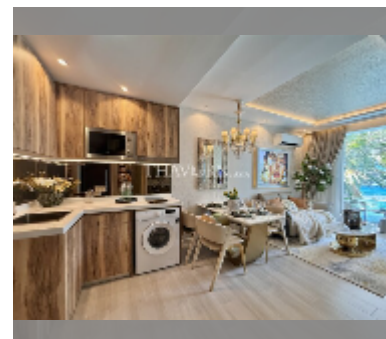

Condo for sale 1 bedroom 30 m² in Riviera Santa Monica Jomtien, Pattaya

฿ 2,750,000

UNIT PARAMETERS:

UID	FS-242919
quota	thai quota
type	1 bedroom
size	30m²
floor	16
view	pool view

PROJECT PARAMETERS:

district	Jomtien
buildings	1
floors	34
start of construction	2025
built in	2028
maintenance	฿ 21,600/year

FACILITIES:

General information: highrise, meters to beach: 1000, shuttle bus, underground parking, multy-level parking.

Swimming pool: swimming pool, kids pool, rooftop pool, infinity view, jacuzzi, pool bar .

Chill zone: chill zone, garden, rooftop chillout.

Health zone: gym, sauna, yoga room.

Other: reception, lobby, clubhouse, meeting room, games room, kids playgarden, CCTV, security, minimart, laundry, room service.