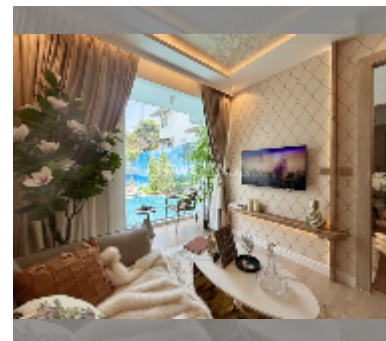

Condo for sale 1 bedroom 30 m² in Riviera Santa Monica Jomtien, Pattaya

฿ 2,750,000

UNIT PARAMETERS:

UID	FS-242919
quota	thai quota
type	1 bedroom
size	30m²
floor	16
view	pool view

PROJECT PARAMETERS:

district	Jomtien
buildings	1
floors	34
start of construction	2025
built in	2028
maintenance	฿ 21,600/year

FACILITIES:

General information: highrise, meters to beach: 1000, shuttle bus, underground parking, multy-level parking.

Swimming pool: swimming pool, kids pool, rooftop pool, infinity view, jacuzzi, pool bar .

Chill zone: chill zone, garden, rooftop chillout.

Health zone: gym, sauna, yoga room.

Other: reception, lobby, clubhouse, meeting room, games room, kids playgarden, CCTV, security, minimart, laundry, room service.