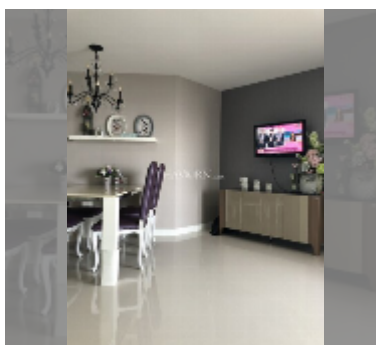

Condo for sale 2 bedroom 124.5 m² in Sky Beach, Pattaya

฿ 12,900,000

UNIT PARAMETERS:

UID	FS-242917
quota	thai quota
type	2 bedroom
size	124.5m²
floor	23
view	sea view
quality	excellent
equipment: furniture, air conditioner, washing-machine, dishwasher, refrigerator	
online viewing	yes

PROJECT PARAMETERS:

district	Wongamat
buildings	1
built in	1992
maintenance	฿ 44,820/year

FACILITIES:

General information: highrise, open parking.

Swimming pool: swimming pool, kids pool.

Chill zone: garden.

Health zone: gym.

Other: lobby, kids playgarden, CCTV, security, minimart, laundry.