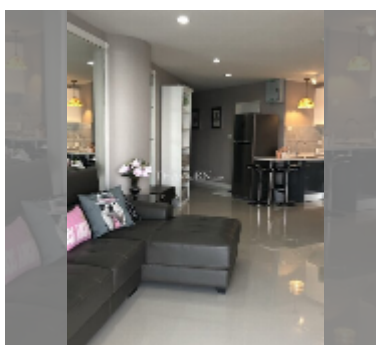

Condo for sale 2 bedroom 124.5 m² in Sky Beach, Pattaya

฿ 12,900,000

UNIT PARAMETERS:

UID	FS-242917
quota	thai quota
type	2 bedroom
size	124.5m²
floor	23
view	sea view
quality	excellent
equipment: furniture, air conditioner, washing-machine, dishwasher, refrigerator	
online viewing	yes

PROJECT PARAMETERS:

district	Wongamat
buildings	1
built in	1992
maintenance	฿ 44,820/year

FACILITIES:

General information: highrise, open parking.

Swimming pool: swimming pool, kids pool.

Chill zone: garden.

Health zone: gym.

Other: lobby, kids playgarden, CCTV, security, minimart, laundry.