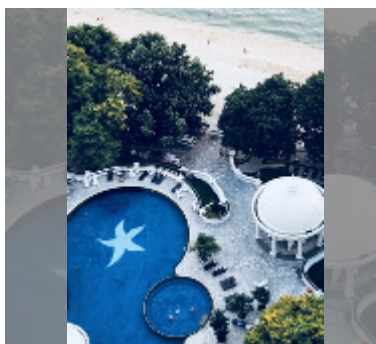

Condo for sale 2 bedroom 124.5 m² in Sky Beach, Pattaya

฿ 12,900,000

UNIT PARAMETERS:

UID	FS-242917
quota	thai quota
type	2 bedroom
size	124.5m²
floor	23
view	sea view
quality	excellent
equipment: furniture, air conditioner, washing-machine, dishwasher, refrigerator	
online viewing	yes

PROJECT PARAMETERS:

district	Wongamat
buildings	1
built in	1992
maintenance	฿ 44,820/year

FACILITIES:

General information: highrise, open parking.

Swimming pool: swimming pool, kids pool.

Chill zone: garden.

Health zone: gym.

Other: lobby, kids playgarden, CCTV, security, minimart, laundry.