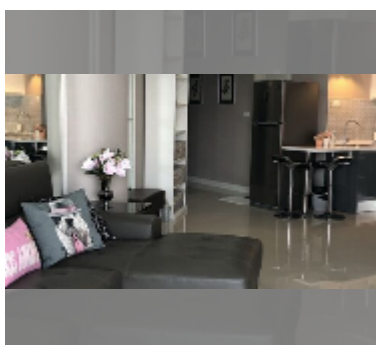

Condo for sale 2 bedroom 124.5 m² in Sky Beach, Pattaya

฿ 12,900,000

UNIT PARAMETERS:

UID	FS-242917
quota	thai quota
type	2 bedroom
size	124.5m ²
floor	23
view	sea view
quality	excellent
equipment: furniture, air conditioner, washing-machine, dishwasher, refrigerator	
online viewing	yes

Health zone: gym.

Other: lobby, kids playgarden, CCTV, security, minimart, laundry.

details