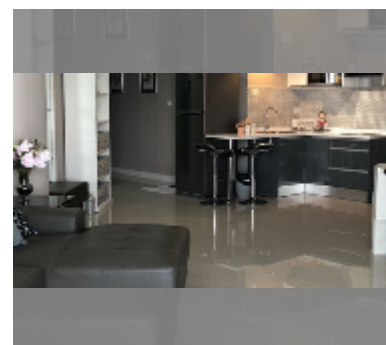

Condo for sale 2 bedroom 124.5 m² in Sky Beach, Pattaya

฿ 12,900,000

UNIT PARAMETERS:

UID	FS-242917
quota	thai quota
type	2 bedroom
size	124.5m²
floor	23
view	sea view
quality	excellent
equipment: furniture, air conditioner, washing-machine, dishwasher, refrigerator	
online viewing	yes

PROJECT PARAMETERS:

district	Wongamat
buildings	1
built in	1992
maintenance	฿ 44,820/year

FACILITIES:

General information: highrise, open parking.

Swimming pool: swimming pool, kids pool.

Chill zone: garden.

Health zone: gym.

Other: lobby, kids playgarden, CCTV, security, minimart, laundry.