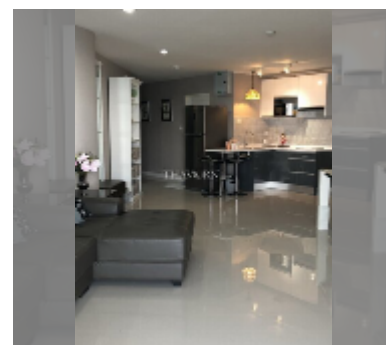

Condo for sale 2 bedroom 124.5 m² in Sky Beach, Pattaya

฿ 12,900,000

UNIT PARAMETERS:

UID	FS-242917
quota	thai quota
type	2 bedroom
size	124.5m²
floor	23
view	sea view
quality	excellent
equipment: furniture, air conditioner, washing-machine, dishwasher, refrigerator	
online viewing	yes

PROJECT PARAMETERS:

district	Wongamat
buildings	1
built in	1992
maintenance	฿ 44,820/year

FACILITIES:

General information: highrise, open parking.

Swimming pool: swimming pool, kids pool.

Chill zone: garden.

Health zone: gym.

Other: lobby, kids playgarden, CCTV, security, minimart, laundry.