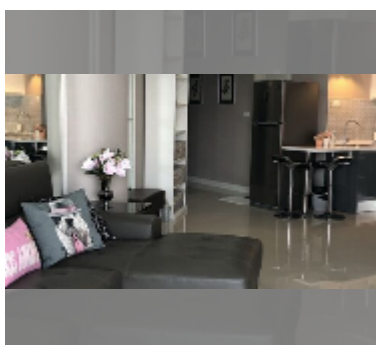

## Condo for sale 2 bedroom 124.5 m<sup>2</sup> in Sky Beach, Pattaya

**฿ 12,900,000**

**UNIT PARAMETERS:**

UID	FS-242917
quota	thai quota
type	2 bedroom
size	124.5m <sup>2</sup>
floor	23
view	sea view
quality	excellent
equipment: furniture, air conditioner, washing-machine, dishwasher, refrigerator	
online viewing	yes

Health zone: gym.

Other: lobby, kids playgarden, CCTV, security, minimart, laundry.

details