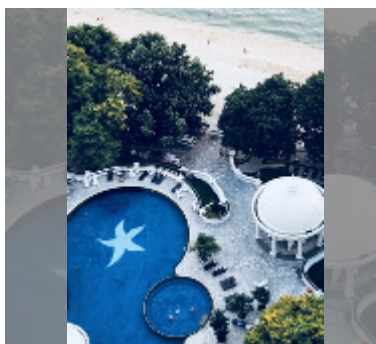

Condo for sale 2 bedroom 124.5 m² in Sky Beach, Pattaya

฿ 12,900,000

UNIT PARAMETERS:

UID	FS-242917
quota	thai quota
type	2 bedroom
size	124.5m ²
floor	23
view	sea view
quality	excellent
equipment: furniture, air conditioner, washing-machine, dishwasher, refrigerator	
online viewing	yes

Health zone: gym.

Other: lobby, kids playgarden, CCTV, security, minimart, laundry.

details