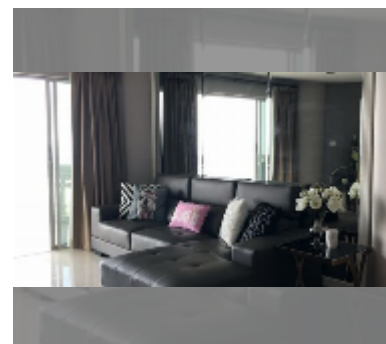

Condo for sale 2 bedroom 124.5 m² in Sky Beach, Pattaya

฿ 12,900,000

UNIT PARAMETERS:

UID	FS-242917
quota	thai quota
type	2 bedroom
size	124.5m²
floor	23
view	sea view
quality	excellent
equipment: furniture, air conditioner, washing-machine, dishwasher, refrigerator	
online viewing	yes

PROJECT PARAMETERS:

district	Wongamat
buildings	1
built in	1992
maintenance	฿ 44,820/year

FACILITIES:

General information: highrise, open parking.

Swimming pool: swimming pool, kids pool.

Chill zone: garden.

Health zone: gym.

Other: lobby, kids playgarden, CCTV, security, minimart, laundry.