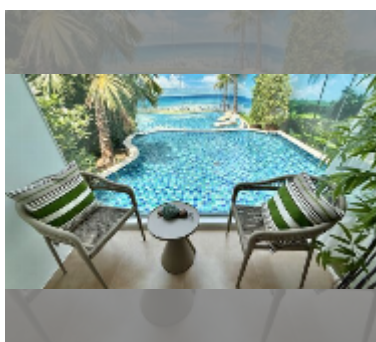

#### FACILITIES:

**General information:** highrise, meters to beach: 1000, shuttle bus, underground parking, multy-level parking.

**Swimming pool:** swimming pool, kids pool, rooftop pool, infinity view, jacuzzi, pool bar .

**Chill zone:** chill zone, garden, rooftop chillout.

**Health zone:** gym, sauna, yoga room.

**Other:** reception, lobby, clubhouse, meeting room, games room, kids playgarden, CCTV, security, minimart, laundry, room service.