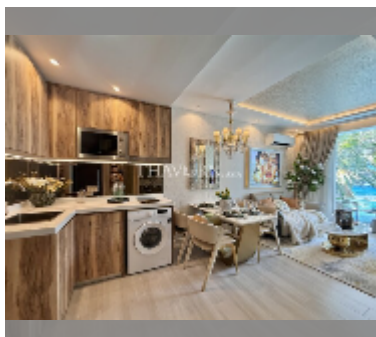

Condo for sale 1 bedroom 30 m² in Riviera Santa Monica Jomtien, Pattaya

฿ 2,650,000

UNIT PARAMETERS:

UID	FS-242916
quota	thai quota
type	1 bedroom
size	30m²
floor	11
view	pool view

PROJECT PARAMETERS:

district	Jomtien
buildings	1
floors	34
start of construction	2025
built in	2028
maintenance	฿ 21,600/year

FACILITIES:

General information: highrise, meters to beach: 1000, shuttle bus, underground parking, multy-level parking.

Swimming pool: swimming pool, kids pool, rooftop pool, infinity view, jacuzzi, pool bar .

Chill zone: chill zone, garden, rooftop chillout.

Health zone: gym, sauna, yoga room.

Other: reception, lobby, clubhouse, meeting room, games room, kids playgarden, CCTV, security, minimart, laundry, room service.