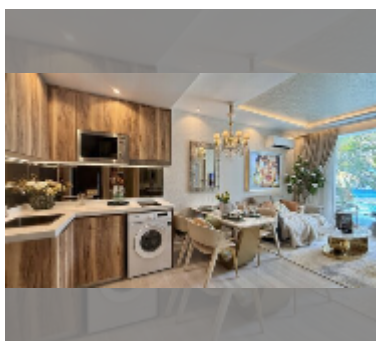

Condo for sale 1 bedroom 30 m² in Riviera Santa Monica Jomtien, Pattaya

฿ 2,650,000

UNIT PARAMETERS:

UID	FS-242916
quota	thai quota
type	1 bedroom
size	30m²
floor	11
view	pool view

PROJECT PARAMETERS:

district	Jomtien
buildings	1
floors	34
start of construction	2025
built in	2028
maintenance	฿ 21,600/year

FACILITIES:

General information: highrise, meters to beach: 1000, shuttle bus, underground parking, multy-level parking.

Swimming pool: swimming pool, kids pool, rooftop pool, infinity view, jacuzzi, pool bar .

Chill zone: chill zone, garden, rooftop chillout.

Health zone: gym, sauna, yoga room.

Other: reception, lobby, clubhouse, meeting room, games room, kids playgarden, CCTV, security, minimart, laundry, room service.