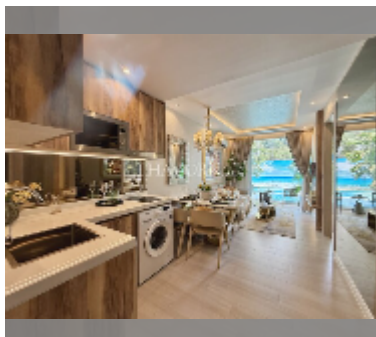

Condo for sale 1 bedroom 30 m² in Riviera Santa Monica Jomtien, Pattaya

฿ 2,650,000

UNIT PARAMETERS:

UID	FS-242916
quota	thai quota
type	1 bedroom
size	30m²
floor	11
view	pool view

PROJECT PARAMETERS:

district	Jomtien
buildings	1
floors	34
start of construction	2025
built in	2028
maintenance	฿ 21,600/year

FACILITIES:

General information: highrise, meters to beach: 1000, shuttle bus, underground parking, multy-level parking.

Swimming pool: swimming pool, kids pool, rooftop pool, infinity view, jacuzzi, pool bar .

Chill zone: chill zone, garden, rooftop chillout.

Health zone: gym, sauna, yoga room.

Other: reception, lobby, clubhouse, meeting room, games room, kids playgarden, CCTV, security, minimart, laundry, room service.