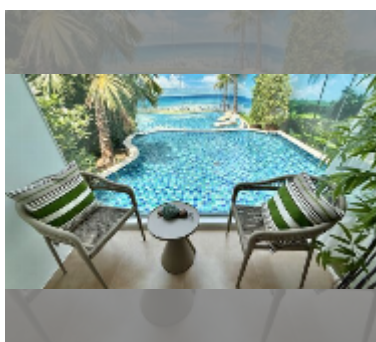

Condo for sale 1 bedroom 30 m² in Riviera Santa Monica Jomtien, Pattaya

฿ 2,650,000

UNIT PARAMETERS:

UID	FS-242916
quota	thai quota
type	1 bedroom
size	30m²
floor	11
view	pool view

PROJECT PARAMETERS:

district	Jomtien
buildings	1
floors	34
start of construction	2025
built in	2028
maintenance	฿ 21,600/year

FACILITIES:

General information: highrise, meters to beach: 1000, shuttle bus, underground parking, multy-level parking.

Swimming pool: swimming pool, kids pool, rooftop pool, infinity view, jacuzzi, pool bar .

Chill zone: chill zone, garden, rooftop chillout.

Health zone: gym, sauna, yoga room.

Other: reception, lobby, clubhouse, meeting room, games room, kids playgarden, CCTV, security, minimart, laundry, room service.