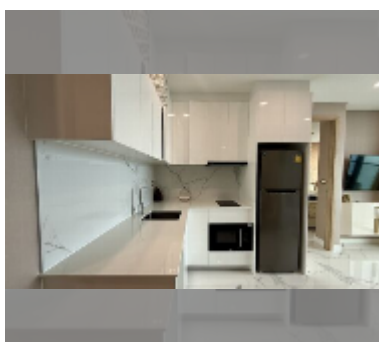

Condo for sale 1 bedroom 46.5 m² in Copacabana Beach Jomtien, Pattaya

฿ 9,350,000

UNIT PARAMETERS:

UID	FS-242915
quota	foreign quota
type	1 bedroom
size	46.5m²
floor	46
view	sea view
quality	good
equipment: furniture, air conditioner, television, refrigerator	

PROJECT PARAMETERS:

district	Jomtien
buildings	1
floors	59
built in	2022
maintenance	฿ 27,900/year

FACILITIES:

General information: highrise, meters to beach: 50, minutes to beach: 1, shuttle bus, beach front, open parking, multy-level parking.

Swimming pool: swimming pool, rooftop pool, infinity view, jacuzzi, pool bar , sunbathing area.

Chill zone: chill zone, garden, rooftop chillout.

Health zone: gym, sauna, hamam.

Other: lobby, meeting room, games room, kids playgarden, CCTV, security.