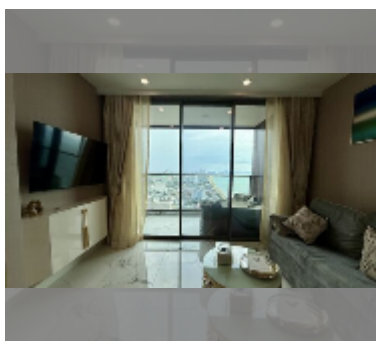

Condo for sale 1 bedroom 46.5 m² in Copacabana Beach Jomtien, Pattaya

฿ 9,350,000

UNIT PARAMETERS:

UID	FS-242915
quota	foreign quota
type	1 bedroom
size	46.5m²
floor	46
view	sea view
quality	good
equipment: furniture, air conditioner, television, refrigerator	

PROJECT PARAMETERS:

district	Jomtien
buildings	1
floors	59
built in	2022
maintenance	฿ 27,900/year

FACILITIES:

General information: highrise, meters to beach: 50, minutes to beach: 1, shuttle bus, beach front, open parking, multy-level parking.

Swimming pool: swimming pool, rooftop pool, infinity view, jacuzzi, pool bar , sunbathing area.

Chill zone: chill zone, garden, rooftop chillout.

Health zone: gym, sauna, hamam.

Other: lobby, meeting room, games room, kids playgarden, CCTV, security.