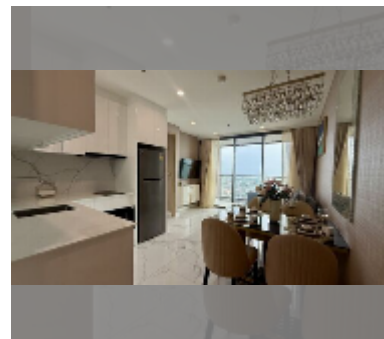

Condo for sale 1 bedroom 46.5 m² in Copacabana Beach Jomtien, Pattaya

฿ 9,350,000

UNIT PARAMETERS:

UID	FS-242915
quota	foreign quota
type	1 bedroom
size	46.5m²
floor	46
view	sea view
quality	good
equipment: furniture, air conditioner, television, refrigerator	

PROJECT PARAMETERS:

district	Jomtien
buildings	1
floors	59
built in	2022
maintenance	฿ 27,900/year

FACILITIES:

General information: highrise, meters to beach: 50, minutes to beach: 1, shuttle bus, beach front, open parking, multy-level parking.

Swimming pool: swimming pool, rooftop pool, infinity view, jacuzzi, pool bar , sunbathing area.

Chill zone: chill zone, garden, rooftop chillout.

Health zone: gym, sauna, hamam.

Other: lobby, meeting room, games room, kids playgarden, CCTV, security.