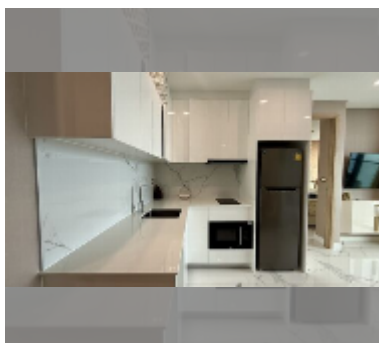

Condo for sale 1 bedroom 46.5 m² in Copacabana Beach Jomtien, Pattaya

฿ 9,350,000

UNIT PARAMETERS:

UID	FS-242915
quota	foreign quota
type	1 bedroom
size	46.5m²
floor	46
view	sea view
quality	good
equipment: furniture, air conditioner, television, refrigerator	

PROJECT PARAMETERS:

district	Jomtien
buildings	1
floors	59
built in	2022
maintenance	฿ 27,900/year

FACILITIES:

General information: highrise, meters to beach: 50, minutes to beach: 1, shuttle bus, beach front, open parking, multy-level parking.

Swimming pool: swimming pool, rooftop pool, infinity view, jacuzzi, pool bar , sunbathing area.

Chill zone: chill zone, garden, rooftop chillout.

Health zone: gym, sauna, hamam.

Other: lobby, meeting room, games room, kids playgarden, CCTV, security.