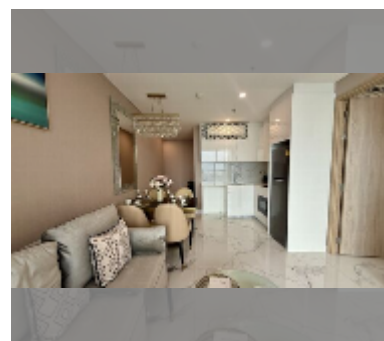

Condo for sale 1 bedroom 46.5 m² in Copacabana Beach Jomtien, Pattaya

฿ 9,350,000

UNIT PARAMETERS:

UID	FS-242915
quota	foreign quota
type	1 bedroom
size	46.5m²
floor	46
view	sea view
quality	good
equipment: furniture, air conditioner, television, refrigerator	

PROJECT PARAMETERS:

district	Jomtien
buildings	1
floors	59
built in	2022
maintenance	฿ 27,900/year

FACILITIES:

General information: highrise, meters to beach: 50, minutes to beach: 1, shuttle bus, beach front, open parking, multy-level parking.

Swimming pool: swimming pool, rooftop pool, infinity view, jacuzzi, pool bar , sunbathing area.

Chill zone: chill zone, garden, rooftop chillout.

Health zone: gym, sauna, hamam.

Other: lobby, meeting room, games room, kids playgarden, CCTV, security.