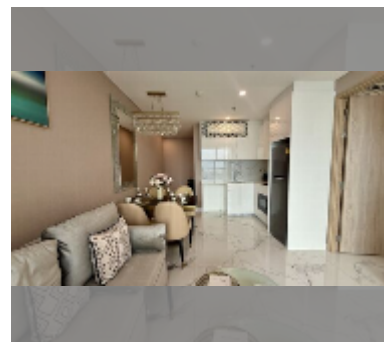

Condo for sale 1 bedroom 46.5 m² in Copacabana Beach Jomtien, Pattaya

฿ 9,350,000

UNIT PARAMETERS:

UID	FS-242915
quota	foreign quota
type	1 bedroom
size	46.5m²
floor	46
view	sea view
quality	good
equipment: furniture, air conditioner, television, refrigerator	

PROJECT PARAMETERS:

district	Jomtien
buildings	1
floors	59
built in	2022
maintenance	฿ 27,900/year

FACILITIES:

General information: highrise, meters to beach: 50, minutes to beach: 1, shuttle bus, beach front, open parking, multy-level parking.

Swimming pool: swimming pool, rooftop pool, infinity view, jacuzzi, pool bar , sunbathing area.

Chill zone: chill zone, garden, rooftop chillout.

Health zone: gym, sauna, hamam.

Other: lobby, meeting room, games room, kids playgarden, CCTV, security.