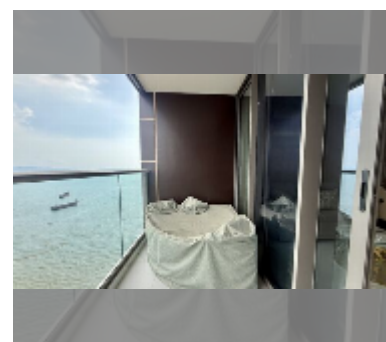

Condo for sale 1 bedroom 46.5 m² in Copacabana Beach Jomtien, Pattaya

฿ 9,350,000

UNIT PARAMETERS:

UID	FS-242915
quota	foreign quota
type	1 bedroom
size	46.5m²
floor	46
view	sea view
quality	good
equipment: furniture, air conditioner, television, refrigerator	

PROJECT PARAMETERS:

district	Jomtien
buildings	1
floors	59
built in	2022
maintenance	฿ 27,900/year

FACILITIES:

General information: highrise, meters to beach: 50, minutes to beach: 1, shuttle bus, beach front, open parking, multy-level parking.

Swimming pool: swimming pool, rooftop pool, infinity view, jacuzzi, pool bar , sunbathing area.

Chill zone: chill zone, garden, rooftop chillout.

Health zone: gym, sauna, hamam.

Other: lobby, meeting room, games room, kids playgarden, CCTV, security.