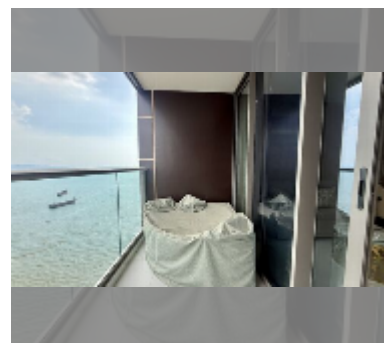

## Condo for sale 1 bedroom 46.5 m<sup>2</sup> in Copacabana Beach Jomtien, Pattaya

**฿ 9,350,000**

**UNIT PARAMETERS:**

UID	FS-242915
quota	foreign quota
type	1 bedroom
size	46.5m <sup>2</sup>
floor	46
view	sea view
quality	good
equipment: furniture, air conditioner, television, refrigerator	

**Swimming pool:** swimming pool, rooftop pool, infinity view, jacuzzi, pool bar , sunbathing area.

**Chill zone:** chill zone, garden, rooftop chillout.

**Health zone:** gym, sauna, hamam.

**Other:** lobby, meeting room, games room, kids playgarden, CCTV, security.