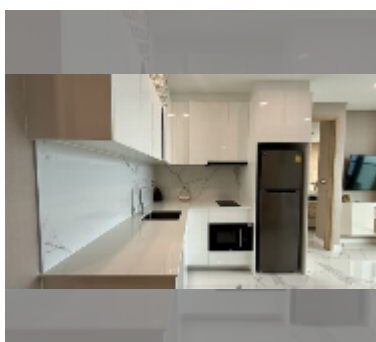

Condo for sale 1 bedroom 46.5 m² in Copacabana Beach Jomtien, Pattaya

฿ 9,350,000

UNIT PARAMETERS:

UID	FS-242915
quota	foreign quota
type	1 bedroom
size	46.5m²
floor	46
view	sea view
quality	good
equipment: furniture, air conditioner, television, refrigerator	

PROJECT PARAMETERS:

district	Jomtien
buildings	1
floors	59
built in	2022
maintenance	฿ 27,900/year

FACILITIES:

General information: highrise, meters to beach: 50, minutes to beach: 1, shuttle bus, beach front, open parking, multy-level parking.

Swimming pool: swimming pool, rooftop pool, infinity view, jacuzzi, pool bar , sunbathing area.

Chill zone: chill zone, garden, rooftop chillout.

Health zone: gym, sauna, hamam.

Other: lobby, meeting room, games room, kids playgarden, CCTV, security.