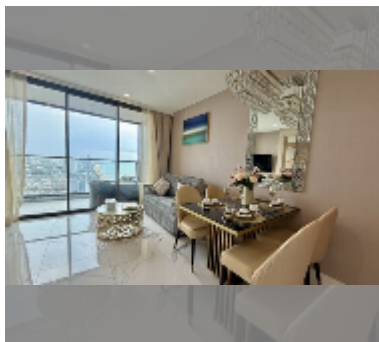

Condo for sale 1 bedroom 46.5 m² in Copacabana Beach Jomtien, Pattaya

฿ 9,350,000

UNIT PARAMETERS:

UID	FS-242915
quota	foreign quota
type	1 bedroom
size	46.5m²
floor	46
view	sea view
quality	good
equipment: furniture, air conditioner, television, refrigerator	

PROJECT PARAMETERS:

district	Jomtien
buildings	1
floors	59
built in	2022
maintenance	฿ 27,900/year

FACILITIES:

General information: highrise, meters to beach: 50, minutes to beach: 1, shuttle bus, beach front, open parking, multy-level parking.

Swimming pool: swimming pool, rooftop pool, infinity view, jacuzzi, pool bar , sunbathing area.

Chill zone: chill zone, garden, rooftop chillout.

Health zone: gym, sauna, hamam.

Other: lobby, meeting room, games room, kids playgarden, CCTV, security.