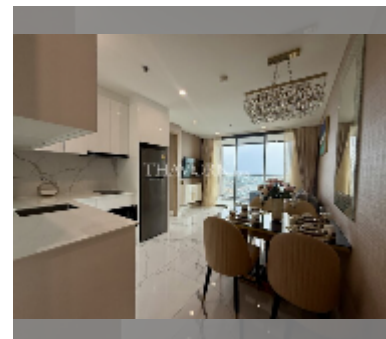

Condo for sale 1 bedroom 46.5 m² in Copacabana Beach Jomtien, Pattaya

฿ 9,350,000

UNIT PARAMETERS:

UID	FS-242915
quota	foreign quota
type	1 bedroom
size	46.5m²
floor	46
view	sea view
quality	good
equipment: furniture, air conditioner, television, refrigerator	

PROJECT PARAMETERS:

district	Jomtien
buildings	1
floors	59
built in	2022
maintenance	฿ 27,900/year

FACILITIES:

General information: highrise, meters to beach: 50, minutes to beach: 1, shuttle bus, beach front, open parking, multy-level parking.

Swimming pool: swimming pool, rooftop pool, infinity view, jacuzzi, pool bar , sunbathing area.

Chill zone: chill zone, garden, rooftop chillout.

Health zone: gym, sauna, hamam.

Other: lobby, meeting room, games room, kids playgarden, CCTV, security.