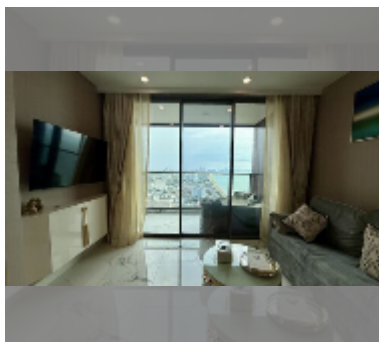

Condo for sale 1 bedroom 46.5 m² in Copacabana Beach Jomtien, Pattaya

฿ 9,350,000

UNIT PARAMETERS:

UID	FS-242915
quota	foreign quota
type	1 bedroom
size	46.5m²
floor	46
view	sea view
quality	good
equipment: furniture, air conditioner, television, refrigerator	

PROJECT PARAMETERS:

district	Jomtien
buildings	1
floors	59
built in	2022
maintenance	฿ 27,900/year

FACILITIES:

General information: highrise, meters to beach: 50, minutes to beach: 1, shuttle bus, beach front, open parking, multy-level parking.

Swimming pool: swimming pool, rooftop pool, infinity view, jacuzzi, pool bar , sunbathing area.

Chill zone: chill zone, garden, rooftop chillout.

Health zone: gym, sauna, hamam.

Other: lobby, meeting room, games room, kids playgarden, CCTV, security.