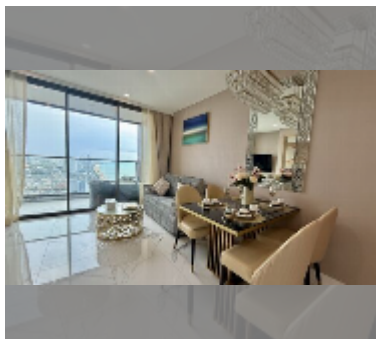

Condo for sale 1 bedroom 46.5 m² in Copacabana Beach Jomtien, Pattaya

฿ 9,350,000

UNIT PARAMETERS:

UID	FS-242915
quota	foreign quota
type	1 bedroom
size	46.5m²
floor	46
view	sea view
quality	good
equipment: furniture, air conditioner, television, refrigerator	

PROJECT PARAMETERS:

district	Jomtien
buildings	1
floors	59
built in	2022
maintenance	฿ 27,900/year

FACILITIES:

General information: highrise, meters to beach: 50, minutes to beach: 1, shuttle bus, beach front, open parking, multy-level parking.

Swimming pool: swimming pool, rooftop pool, infinity view, jacuzzi, pool bar , sunbathing area.

Chill zone: chill zone, garden, rooftop chillout.

Health zone: gym, sauna, hamam.

Other: lobby, meeting room, games room, kids playgarden, CCTV, security.