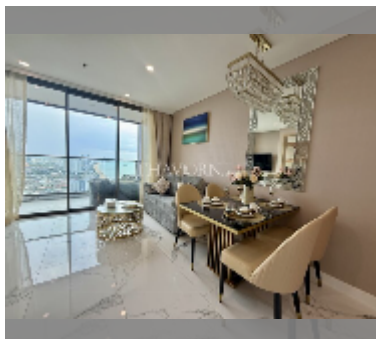

Condo for sale 1 bedroom 46.5 m² in Copacabana Beach Jomtien, Pattaya

฿ 9,350,000

UNIT PARAMETERS:

UID	FS-242915
quota	foreign quota
type	1 bedroom
size	46.5m²
floor	46
view	sea view
quality	good
equipment: furniture, air conditioner, television, refrigerator	

PROJECT PARAMETERS:

district	Jomtien
buildings	1
floors	59
built in	2022
maintenance	฿ 27,900/year

FACILITIES:

General information: highrise, meters to beach: 50, minutes to beach: 1, shuttle bus, beach front, open parking, multy-level parking.

Swimming pool: swimming pool, rooftop pool, infinity view, jacuzzi, pool bar , sunbathing area.

Chill zone: chill zone, garden, rooftop chillout.

Health zone: gym, sauna, hamam.

Other: lobby, meeting room, games room, kids playgarden, CCTV, security.