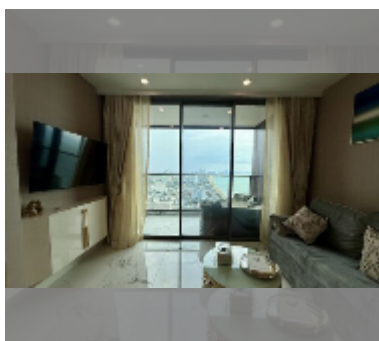

Condo for sale 1 bedroom 46.5 m² in Copacabana Beach Jomtien, Pattaya

฿ 9,350,000

UNIT PARAMETERS:

UID	FS-242915
quota	foreign quota
type	1 bedroom
size	46.5m²
floor	46
view	sea view
quality	good
equipment: furniture, air conditioner, television, refrigerator	

PROJECT PARAMETERS:

district	Jomtien
buildings	1
floors	59
built in	2022
maintenance	฿ 27,900/year

FACILITIES:

General information: highrise, meters to beach: 50, minutes to beach: 1, shuttle bus, beach front, open parking, multy-level parking.

Swimming pool: swimming pool, rooftop pool, infinity view, jacuzzi, pool bar , sunbathing area.

Chill zone: chill zone, garden, rooftop chillout.

Health zone: gym, sauna, hamam.

Other: lobby, meeting room, games room, kids playgarden, CCTV, security.