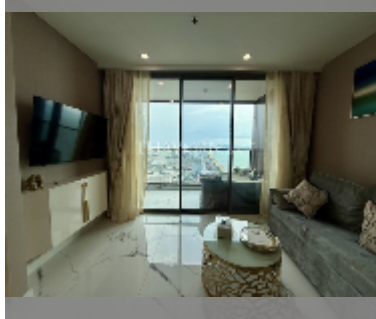

Condo for sale 1 bedroom 46.5 m² in Copacabana Beach Jomtien, Pattaya

฿ 9,350,000

UNIT PARAMETERS:

UID	FS-242915
quota	foreign quota
type	1 bedroom
size	46.5m ²
floor	46
view	sea view
quality	good
equipment: furniture, air conditioner, television, refrigerator	

PROJECT PARAMETERS:

district	Jomtien
buildings	1
floors	59
built in	2022
maintenance	฿ 27,900/year

FACILITIES:

General information: highrise, meters to beach: 50, minutes to beach: 1, shuttle bus, beach front, open parking, multy-level parking.

Swimming pool: swimming pool, rooftop pool, infinity view, jacuzzi, pool bar , sunbathing area.

Chill zone: chill zone, garden, rooftop chillout.

Health zone: gym, sauna, hamam.

Other: lobby, meeting room, games room, kids playgarden, CCTV, security.