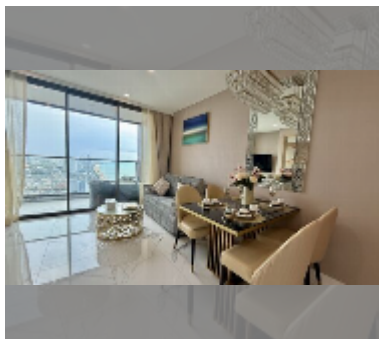

Condo for sale 1 bedroom 46.5 m² in Copacabana Beach Jomtien, Pattaya

฿ 9,350,000

UNIT PARAMETERS:

UID	FS-242915
quota	foreign quota
type	1 bedroom
size	46.5m²
floor	46
view	sea view
quality	good
equipment: furniture, air conditioner, television, refrigerator	

PROJECT PARAMETERS:

district	Jomtien
buildings	1
floors	59
built in	2022
maintenance	฿ 27,900/year

FACILITIES:

General information: highrise, meters to beach: 50, minutes to beach: 1, shuttle bus, beach front, open parking, multy-level parking.

Swimming pool: swimming pool, rooftop pool, infinity view, jacuzzi, pool bar , sunbathing area.

Chill zone: chill zone, garden, rooftop chillout.

Health zone: gym, sauna, hamam.

Other: lobby, meeting room, games room, kids playgarden, CCTV, security.