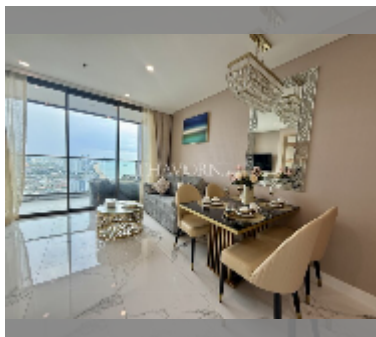

Condo for sale 1 bedroom 46.5 m² in Copacabana Beach Jomtien, Pattaya

฿ 9,350,000

UNIT PARAMETERS:

UID	FS-242915
quota	foreign quota
type	1 bedroom
size	46.5m²
floor	46
view	sea view
quality	good
equipment: furniture, air conditioner, television, refrigerator	

PROJECT PARAMETERS:

district	Jomtien
buildings	1
floors	59
built in	2022
maintenance	฿ 27,900/year

FACILITIES:

General information: highrise, meters to beach: 50, minutes to beach: 1, shuttle bus, beach front, open parking, multy-level parking.

Swimming pool: swimming pool, rooftop pool, infinity view, jacuzzi, pool bar , sunbathing area.

Chill zone: chill zone, garden, rooftop chillout.

Health zone: gym, sauna, hamam.

Other: lobby, meeting room, games room, kids playgarden, CCTV, security.