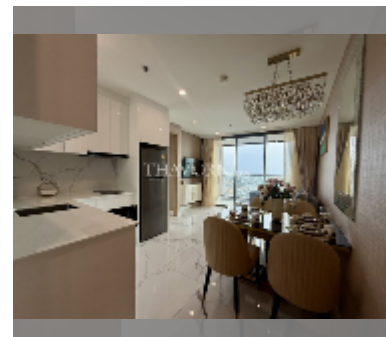

Condo for sale 1 bedroom 46.5 m² in Copacabana Beach Jomtien, Pattaya

฿ 9,350,000

UNIT PARAMETERS:

UID	FS-242915
quota	foreign quota
type	1 bedroom
size	46.5m²
floor	46
view	sea view
quality	good
equipment: furniture, air conditioner, television, refrigerator	

PROJECT PARAMETERS:

district	Jomtien
buildings	1
floors	59
built in	2022
maintenance	฿ 27,900/year

FACILITIES:

General information: highrise, meters to beach: 50, minutes to beach: 1, shuttle bus, beach front, open parking, multy-level parking.

Swimming pool: swimming pool, rooftop pool, infinity view, jacuzzi, pool bar , sunbathing area.

Chill zone: chill zone, garden, rooftop chillout.

Health zone: gym, sauna, hamam.

Other: lobby, meeting room, games room, kids playgarden, CCTV, security.