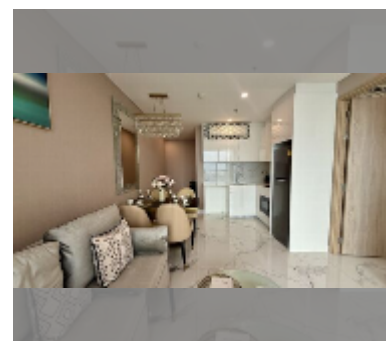

Condo for sale 1 bedroom 46.5 m² in Copacabana Beach Jomtien, Pattaya

฿ 9,350,000

UNIT PARAMETERS:

UID	FS-242915
quota	foreign quota
type	1 bedroom
size	46.5m²
floor	46
view	sea view
quality	good
equipment: furniture, air conditioner, television, refrigerator	

PROJECT PARAMETERS:

district	Jomtien
buildings	1
floors	59
built in	2022
maintenance	฿ 27,900/year

FACILITIES:

General information: highrise, meters to beach: 50, minutes to beach: 1, shuttle bus, beach front, open parking, multy-level parking.

Swimming pool: swimming pool, rooftop pool, infinity view, jacuzzi, pool bar , sunbathing area.

Chill zone: chill zone, garden, rooftop chillout.

Health zone: gym, sauna, hamam.

Other: lobby, meeting room, games room, kids playgarden, CCTV, security.