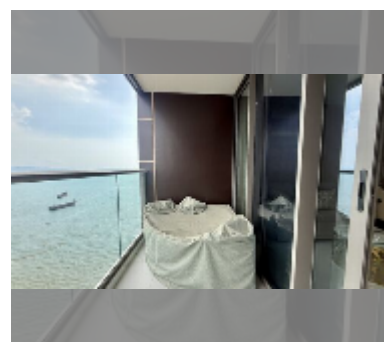

Condo for sale 1 bedroom 46.5 m² in Copacabana Beach Jomtien, Pattaya

฿ 9,350,000

UNIT PARAMETERS:

UID	FS-242915
quota	foreign quota
type	1 bedroom
size	46.5m²
floor	46
view	sea view
quality	good
equipment: furniture, air conditioner, television, refrigerator	

PROJECT PARAMETERS:

district	Jomtien
buildings	1
floors	59
built in	2022
maintenance	฿ 27,900/year

FACILITIES:

General information: highrise, meters to beach: 50, minutes to beach: 1, shuttle bus, beach front, open parking, multy-level parking.

Swimming pool: swimming pool, rooftop pool, infinity view, jacuzzi, pool bar , sunbathing area.

Chill zone: chill zone, garden, rooftop chillout.

Health zone: gym, sauna, hamam.

Other: lobby, meeting room, games room, kids playgarden, CCTV, security.