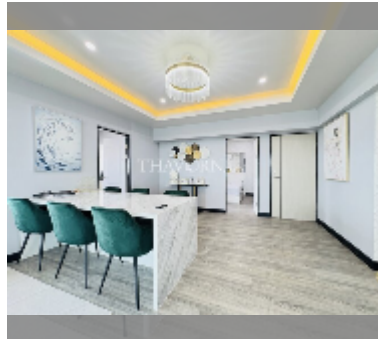

Condo for sale 3 bedroom 156.82 m² in Keha Condominium Jomtien, Pattaya

฿ 4,500,000

UNIT PARAMETERS:

UID	FS-242912
quota	foreign quota
type	3 bedroom
size	156.82m²
floor	11
view	city view

PROJECT PARAMETERS:

district	Theprasit
buildings	1
floors	7
built in	1998

FACILITIES:

General information: lowrise, meters to beach: 2300, minutes to beach: 10, open parking.

Other: security, minimart.