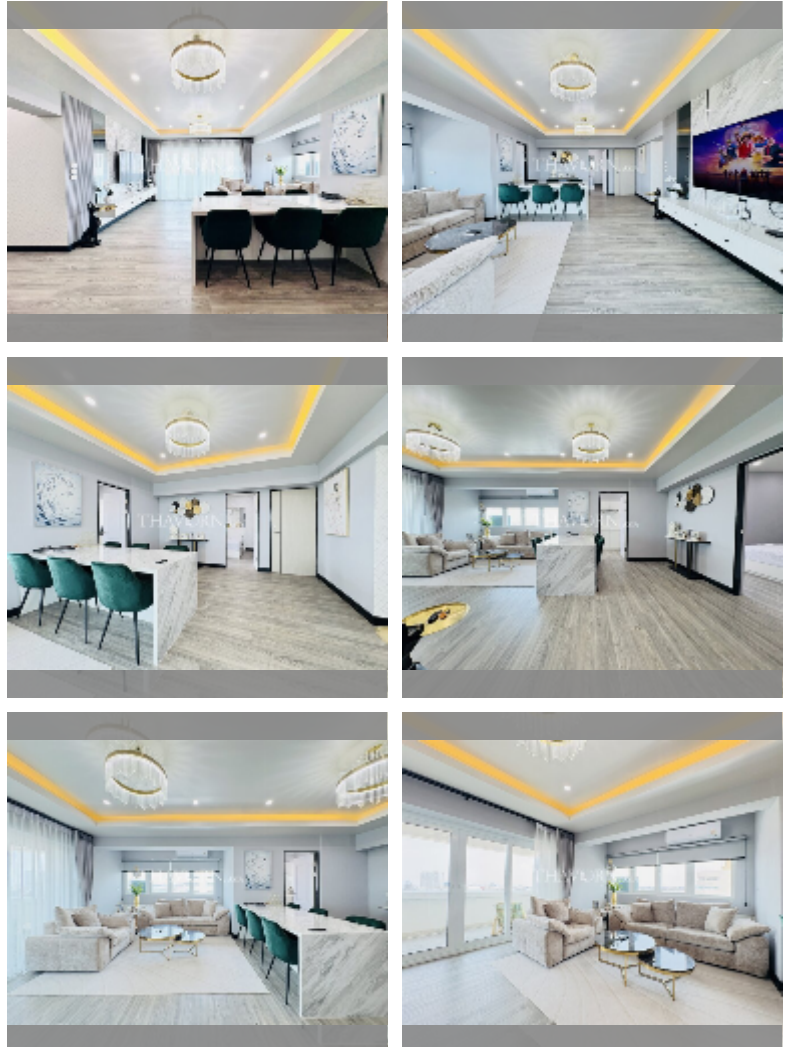

Condo for sale 3 bedroom 156.82 m² in Keha Condominium Jomtien, Pattaya

฿ 4,990,000

UNIT PARAMETERS:

UID	FS-242912
quota	foreign quota
type	3 bedroom
size	156.82m²
floor	11
view	city view

PROJECT PARAMETERS:

district	Theprasit
buildings	1
floors	7
built in	1998

FACILITIES:

General information: lowrise, meters to beach: 2300, minutes to beach: 10, open parking.

Swimming pool: swimming pool.

Health zone: tennis court.

Other: security, minimart.