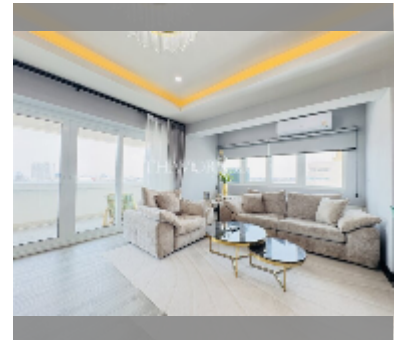

Condo for sale 3 bedroom 156.82 m² in Keha Condominium Jomtien, Pattaya

฿ 4,500,000

UNIT PARAMETERS:

UID	FS-242912
quota	foreign quota
type	3 bedroom
size	156.82m²
floor	11
view	city view

PROJECT PARAMETERS:

district	Theprasit
buildings	1
floors	7
built in	1998

FACILITIES:

General information: lowrise, meters to beach: 2300, minutes to beach: 10, open parking.

Other: security, minimart.