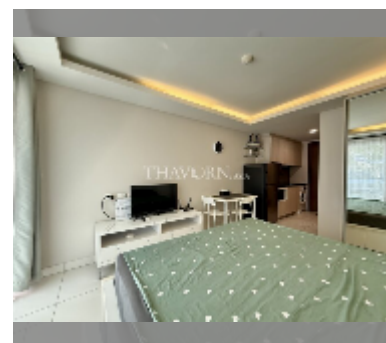

Condo for sale studio 26 m² in Laguna Bay 2, Pattaya

฿ 1,610,000

UNIT PARAMETERS:

UID	FS-242911
quota	foreign quota
type	studio
size	26m²
floor	2
view	garden view
quality	good
equipment: furniture, air conditioner, television, washing-machine, refrigerator	

PROJECT PARAMETERS:

district	Pratumnak
buildings	1
floors	8
built in	2015
maintenance	฿ 12,480/year

FACILITIES:

General information: boutique, meters to beach: 300, minutes to beach: 7, covered parking.

Swimming pool: rooftop pool, infinity view.

Chill zone: garden, rooftop chillout.

Health zone: gym, sauna.

Other: reception, lobby, kids playgarden, CCTV, security.