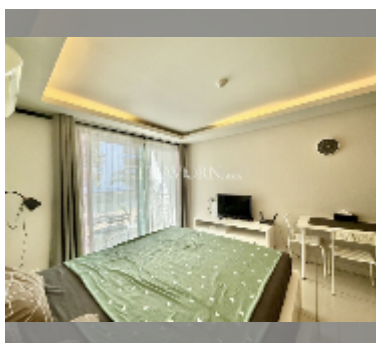

Condo for sale studio 26 m² in Laguna Bay 2, Pattaya

฿ 1,610,000

UNIT PARAMETERS:

UID	FS-242911
quota	foreign quota
type	studio
size	26m²
floor	2
view	garden view
quality	good
equipment: furniture, air conditioner, television, washing-machine, refrigerator	

PROJECT PARAMETERS:

district	Pratumnak
buildings	1
floors	8
built in	2015
maintenance	฿ 12,480/year

FACILITIES:

General information: boutique, meters to beach: 300, minutes to beach: 7, covered parking.

Swimming pool: rooftop pool, infinity view.

Chill zone: garden, rooftop chillout.

Health zone: gym, sauna.

Other: reception, lobby, kids playgarden, CCTV, security.