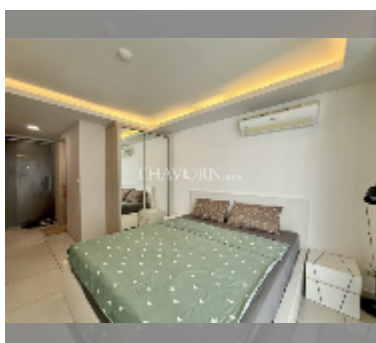

Condo for sale studio 26 m² in Laguna Bay 2, Pattaya

฿ 1,610,000

UNIT PARAMETERS:

UID	FS-242911
quota	foreign quota
type	studio
size	26m²
floor	2
view	garden view
quality	good
equipment: furniture, air conditioner, television, washing-machine, refrigerator	

PROJECT PARAMETERS:

district	Pratumnak
buildings	1
floors	8
built in	2015
maintenance	฿ 12,480/year

FACILITIES:

General information: boutique, meters to beach: 300, minutes to beach: 7, covered parking.

Swimming pool: rooftop pool, infinity view.

Chill zone: garden, rooftop chillout.

Health zone: gym, sauna.

Other: reception, lobby, kids playgarden, CCTV, security.