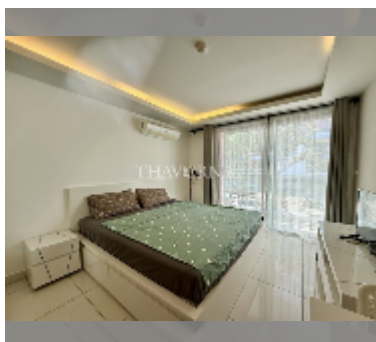

Condo for sale studio 26 m² in Laguna Bay 2, Pattaya

฿ 1,610,000

UNIT PARAMETERS:

UID	FS-242911
quota	foreign quota
type	studio
size	26m²
floor	2
view	garden view
quality	good
equipment: furniture, air conditioner, television, washing-machine, refrigerator	

PROJECT PARAMETERS:

district	Pratumnak
buildings	1
floors	8
built in	2015
maintenance	฿ 12,480/year

FACILITIES:

General information: boutique, meters to beach: 300, minutes to beach: 7, covered parking.

Swimming pool: rooftop pool, infinity view.

Chill zone: garden, rooftop chillout.

Health zone: gym, sauna.

Other: reception, lobby, kids playgarden, CCTV, security.