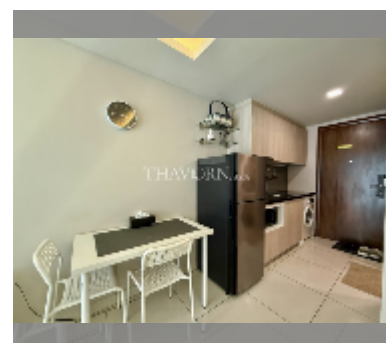

Condo for sale studio 26 m² in Laguna Bay 2, Pattaya

฿ 1,610,000

UNIT PARAMETERS:

UID	FS-242911
quota	foreign quota
type	studio
size	26m²
floor	2
view	garden view
quality	good
equipment: furniture, air conditioner, television, washing-machine, refrigerator	

PROJECT PARAMETERS:

district	Pratumnak
buildings	1
floors	8
built in	2015
maintenance	฿ 12,480/year

FACILITIES:

General information: boutique, meters to beach: 300, minutes to beach: 7, covered parking.

Swimming pool: rooftop pool, infinity view.

Chill zone: garden, rooftop chillout.

Health zone: gym, sauna.

Other: reception, lobby, kids playgarden, CCTV, security.