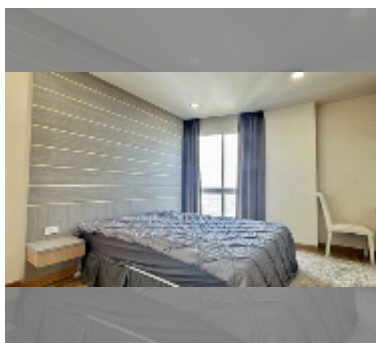

Condo for sale 2 bedroom 93 m² in Whale Marina Condo, Pattaya

฿ 8,500,000

UNIT PARAMETERS:

UID	FS-242910
quota	foreign quota
type	2 bedroom
size	93m²
floor	8
view	sea view
quality	excellent

equipment: furniture, household appliances, kitchen appliances, air conditioner, internet, washing-machine, refrigerator

PROJECT PARAMETERS:

district	Na Jomtien
buildings	3
floors	8
built in	2019
maintenance	฿ 50,220/year

FACILITIES:

General information: lowrise, meters to beach: 500, open parking, covered parking.

Swimming pool: swimming pool.

Chill zone: garden, barbeque areas.

Health zone: gym, sauna.

Other: CCTV, security.