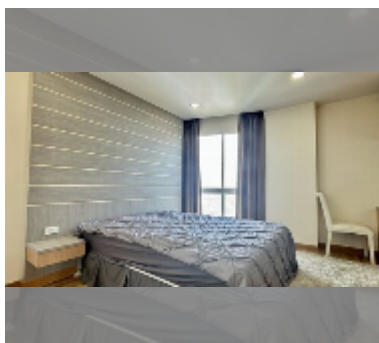

Продается квартира 2 спальни 93 м² в ЖК Whale Marina Condo, Паттайя

฿ 8 500 000

ПАРАМЕТРЫ ОБЪЕКТА:

UID	FS-242910
квота	иностранная квота
тип	2 спальни
площадь	93м²
этаж	8
вид	вид на море
состояние объекта	отличное

комплектация: мебель, бытовая техника, кухонная техника, кондиционер, интернет, стиральная машина, холодильник

О ЖИЛОМ КОМПЛЕКСЕ (ДОМЕ):

район	Наджомтьен
зданий	3
этажность	8
год сдачи	2019
обслуживание	฿ 50 220/год

УДОБСТВА:

Общие сведения: малоэтажный, метров до пляжа: 500, наземная парковка, крытая парковка.

Бассейн: бассейн.

Зона отдыха: сад, зона барбекю.

Секция здоровья: тренажерный зал, сауна.

Другое: видеонаблюдение, охрана.