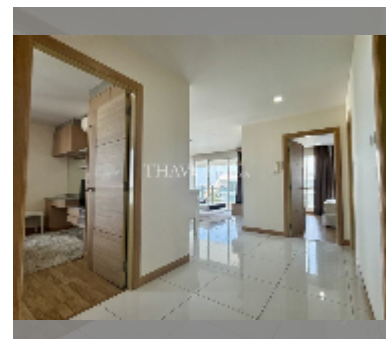

Condo for sale 2 bedroom 93 m² in Whale Marina Condo, Pattaya

฿ 8,500,000

UNIT PARAMETERS:

UID	FS-242910
quota	foreign quota
type	2 bedroom
size	93m²
floor	8
view	sea view
quality	excellent

equipment: furniture, household appliances, kitchen appliances, air conditioner, internet, washing-machine, refrigerator

PROJECT PARAMETERS:

district	Na Jomtien
buildings	3
floors	8
built in	2019
maintenance	฿ 50,220/year

FACILITIES:

General information: lowrise, meters to beach: 500, open parking, covered parking.

Swimming pool: swimming pool.

Chill zone: garden, barbeque areas.

Health zone: gym, sauna.

Other: CCTV, security.