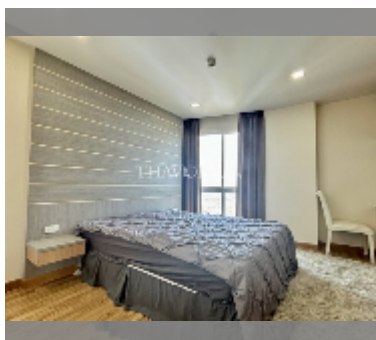

Condo for sale 2 bedroom 93 m² in Whale Marina Condo, Pattaya

฿ 8,500,000

UNIT PARAMETERS:

UID	FS-242910
quota	foreign quota
type	2 bedroom
size	93m²
floor	8
view	sea view
quality	excellent

equipment: furniture, household appliances, kitchen appliances, air conditioner, internet, washing-machine, refrigerator

PROJECT PARAMETERS:

district	Na Jomtien
buildings	3
floors	8
built in	2019
maintenance	฿ 50,220/year

FACILITIES:

General information: lowrise, meters to beach: 500, open parking, covered parking.

Swimming pool: swimming pool.

Chill zone: garden, barbeque areas.

Health zone: gym, sauna.

Other: CCTV, security.