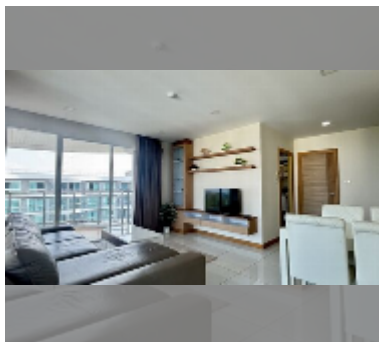

Продается квартира 2 спальни 93 м² в ЖК Whale Marina Condo, Паттайя

฿ 8 500 000

ПАРАМЕТРЫ ОБЪЕКТА:

UID	FS-242910
квота	иностранная квота
тип	2 спальни
площадь	93м²
этаж	8
вид	вид на море
состояние объекта	отличное

комплектация: мебель, бытовая техника, кухонная техника, кондиционер, интернет, стиральная машина, холодильник

О ЖИЛОМ КОМПЛЕКСЕ (ДОМЕ):

район	Наджомтьен
зданий	3
этажность	8
год сдачи	2019
обслуживание	฿ 50 220/год

УДОБСТВА:

Общие сведения: малоэтажный, метров до пляжа: 500, наземная парковка, крытая парковка.

Бассейн: бассейн.

Зона отдыха: сад, зона барбекю.

Секция здоровья: тренажерный зал, сауна.

Другое: видеонаблюдение, охрана.