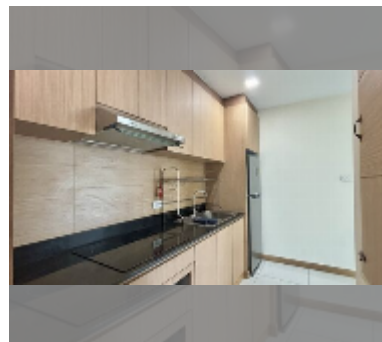

Продается квартира 2 спальни 93 м² в ЖК Whale Marina Condo, Паттайя

฿ 8 500 000

ПАРАМЕТРЫ ОБЪЕКТА:

UID	FS-242910
квота	иностранная квота
тип	2 спальни
площадь	93м²
этаж	8
вид	вид на море
состояние объекта	отличное

комплектация: мебель, бытовая техника, кухонная техника, кондиционер, интернет, стиральная машина, холодильник

О ЖИЛОМ КОМПЛЕКСЕ (ДОМЕ):

район	Наджомтьен
зданий	3
этажность	8
год сдачи	2019
обслуживание	฿ 50 220/год

УДОБСТВА:

Общие сведения: малоэтажный, метров до пляжа: 500, наземная парковка, крытая парковка.

Бассейн: бассейн.

Зона отдыха: сад, зона барбекю.

Секция здоровья: тренажерный зал, сауна.

Другое: видеонаблюдение, охрана.