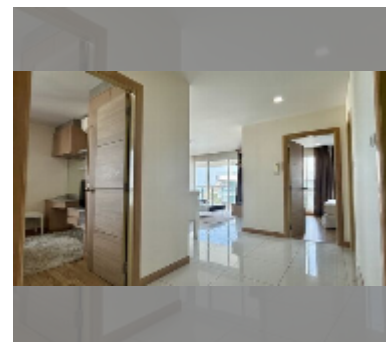

Condo for sale 2 bedroom 93 m² in Whale Marina Condo, Pattaya

฿ 8,500,000

UNIT PARAMETERS:

UID	FS-242910
quota	foreign quota
type	2 bedroom
size	93m²
floor	8
view	sea view
quality	excellent

equipment: furniture, household appliances, kitchen appliances, air conditioner, internet, washing-machine, refrigerator

PROJECT PARAMETERS:

district	Na Jomtien
buildings	3
floors	8
built in	2019
maintenance	฿ 50,220/year

FACILITIES:

General information: lowrise, meters to beach: 500, open parking, covered parking.

Swimming pool: swimming pool.

Chill zone: garden, barbeque areas.

Health zone: gym, sauna.

Other: CCTV, security.