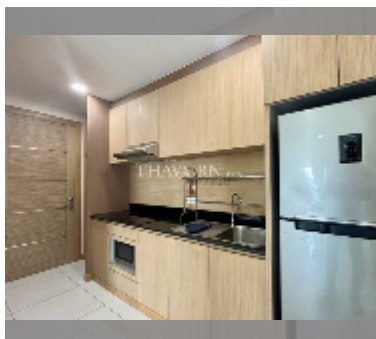

Condo for sale 2 bedroom 93 m² in Whale Marina Condo, Pattaya

฿ 8,500,000

UNIT PARAMETERS:

UID	FS-242910
quota	foreign quota
type	2 bedroom
size	93m²
floor	8
view	sea view
quality	excellent

equipment: furniture, household appliances, kitchen appliances, air conditioner, internet, washing-machine, refrigerator

PROJECT PARAMETERS:

district	Na Jomtien
buildings	3
floors	8
built in	2019
maintenance	฿ 50,220/year

FACILITIES:

General information: lowrise, meters to beach: 500, open parking, covered parking.

Swimming pool: swimming pool.

Chill zone: garden, barbeque areas.

Health zone: gym, sauna.

Other: CCTV, security.