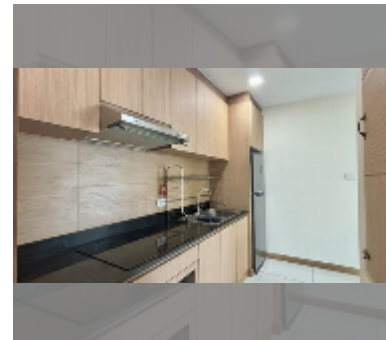

Condo for sale 2 bedroom 93 m² in Whale Marina Condo, Pattaya

฿ 8,500,000

UNIT PARAMETERS:

UID	FS-242910
quota	foreign quota
type	2 bedroom
size	93m²
floor	8
view	sea view
quality	excellent

equipment: furniture, household appliances, kitchen appliances, air conditioner, internet, washing-machine, refrigerator

PROJECT PARAMETERS:

district	Na Jomtien
buildings	3
floors	8
built in	2019
maintenance	฿ 50,220/year

FACILITIES:

General information: lowrise, meters to beach: 500, open parking, covered parking.

Swimming pool: swimming pool.

Chill zone: garden, barbeque areas.

Health zone: gym, sauna.

Other: CCTV, security.