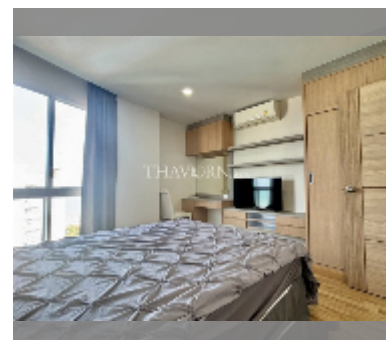

Condo for sale 2 bedroom 93 m² in Whale Marina Condo, Pattaya

฿ 8,500,000

UNIT PARAMETERS:

UID	FS-242910
quota	foreign quota
type	2 bedroom
size	93m²
floor	8
view	sea view
quality	excellent

equipment: furniture, household appliances, kitchen appliances, air conditioner, internet, washing-machine, refrigerator

PROJECT PARAMETERS:

district	Na Jomtien
buildings	3
floors	8
built in	2019
maintenance	฿ 50,220/year

FACILITIES:

General information: lowrise, meters to beach: 500, open parking, covered parking.

Swimming pool: swimming pool.

Chill zone: garden, barbeque areas.

Health zone: gym, sauna.

Other: CCTV, security.