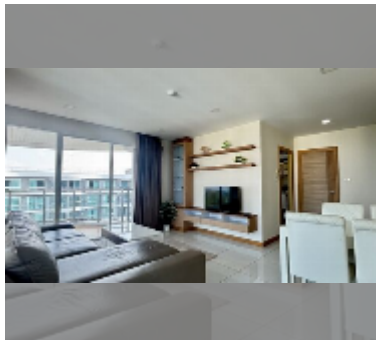

Condo for sale 2 bedroom 93 m² in Whale Marina Condo, Pattaya

฿ 8,500,000

UNIT PARAMETERS:

UID	FS-242910
quota	foreign quota
type	2 bedroom
size	93m²
floor	8
view	sea view
quality	excellent

equipment: furniture, household appliances, kitchen appliances, air conditioner, internet, washing-machine, refrigerator

PROJECT PARAMETERS:

district	Na Jomtien
buildings	3
floors	8
built in	2019
maintenance	฿ 50,220/year

FACILITIES:

General information: lowrise, meters to beach: 500, open parking, covered parking.

Swimming pool: swimming pool.

Chill zone: garden, barbeque areas.

Health zone: gym, sauna.

Other: CCTV, security.