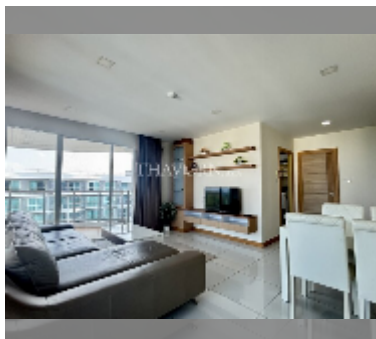

Condo for sale 2 bedroom 93 m² in Whale Marina Condo, Pattaya

฿ 8,500,000

UNIT PARAMETERS:

UID	FS-242910
quota	foreign quota
type	2 bedroom
size	93m²
floor	8
view	sea view
quality	excellent

equipment: furniture, household appliances, kitchen appliances, air conditioner, internet, washing-machine, refrigerator

PROJECT PARAMETERS:

district	Na Jomtien
buildings	3
floors	8
built in	2019
maintenance	฿ 50,220/year

FACILITIES:

General information: lowrise, meters to beach: 500, open parking, covered parking.

Swimming pool: swimming pool.

Chill zone: garden, barbeque areas.

Health zone: gym, sauna.

Other: CCTV, security.