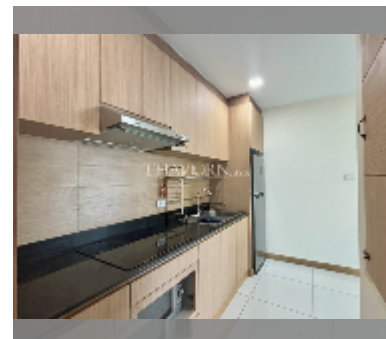

Condo for sale 2 bedroom 93 m² in Whale Marina Condo, Pattaya

฿ 8,500,000

UNIT PARAMETERS:

UID	FS-242910
quota	foreign quota
type	2 bedroom
size	93m²
floor	8
view	sea view
quality	excellent

equipment: furniture, household appliances, kitchen appliances, air conditioner, internet, washing-machine, refrigerator

PROJECT PARAMETERS:

district	Na Jomtien
buildings	3
floors	8
built in	2019
maintenance	฿ 50,220/year

FACILITIES:

General information: lowrise, meters to beach: 500, open parking, covered parking.

Swimming pool: swimming pool.

Chill zone: garden, barbeque areas.

Health zone: gym, sauna.

Other: CCTV, security.