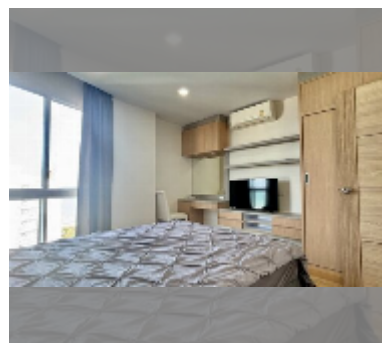

Продается квартира 2 спальни 93 м² в ЖК Whale Marina Condo, Паттайя

฿ 8 500 000

ПАРАМЕТРЫ ОБЪЕКТА:

UID	FS-242910
квота	иностранная квота
тип	2 спальни
площадь	93м²
этаж	8
вид	вид на море
состояние объекта	отличное

комплектация: мебель, бытовая техника, кухонная техника, кондиционер, интернет, стиральная машина, холодильник

О ЖИЛОМ КОМПЛЕКСЕ (ДОМЕ):

район	Наджомтьен
зданий	3
этажность	8
год сдачи	2019
обслуживание	฿ 50 220/год

УДОБСТВА:

Общие сведения: малоэтажный, метров до пляжа: 500, наземная парковка, крытая парковка.

Бассейн: бассейн.

Зона отдыха: сад, зона барбекю.

Секция здоровья: тренажерный зал, сауна.

Другое: видеонаблюдение, охрана.