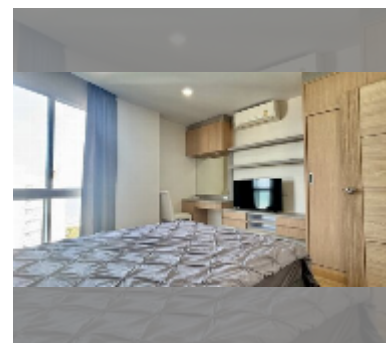

Condo for sale 2 bedroom 93 m² in Whale Marina Condo, Pattaya

฿ 8,500,000

UNIT PARAMETERS:

UID	FS-242910
quota	foreign quota
type	2 bedroom
size	93m²
floor	8
view	sea view
quality	excellent

equipment: furniture, household appliances, kitchen appliances, air conditioner, internet, washing-machine, refrigerator

PROJECT PARAMETERS:

district	Na Jomtien
buildings	3
floors	8
built in	2019
maintenance	฿ 50,220/year

FACILITIES:

General information: lowrise, meters to beach: 500, open parking, covered parking.

Swimming pool: swimming pool.

Chill zone: garden, barbeque areas.

Health zone: gym, sauna.

Other: CCTV, security.