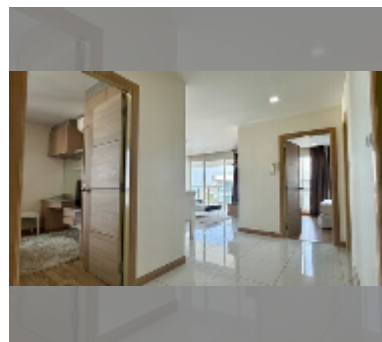

Продается квартира 2 спальни 93 м² в ЖК Whale Marina Condo, Паттайя

฿ 8 500 000

ПАРАМЕТРЫ ОБЪЕКТА:

UID	FS-242910
квота	иностранная квота
тип	2 спальни
площадь	93м²
этаж	8
вид	вид на море
состояние объекта	отличное

комплектация: мебель, бытовая техника, кухонная техника, кондиционер, интернет, стиральная машина, холодильник

О ЖИЛОМ КОМПЛЕКСЕ (ДОМЕ):

район	Наджомтьен
зданий	3
этажность	8
год сдачи	2019
обслуживание	฿ 50 220/год

УДОБСТВА:

Общие сведения: малоэтажный, метров до пляжа: 500, наземная парковка, крытая парковка.

Бассейн: бассейн.

Зона отдыха: сад, зона барбекю.

Секция здоровья: тренажерный зал, сауна.

Другое: видеонаблюдение, охрана.