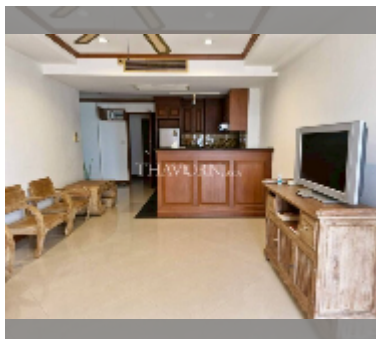

Condo for sale 1 bedroom 54 m² in Jomtien beach condominium, Pattaya

฿ 2,725,000

UNIT PARAMETERS:

UID	FS-242908
quota	thai quota
type	1 bedroom
size	54m²
floor	11
view	city view
online viewing	yes

PROJECT PARAMETERS:

district	Jomtien
buildings	5
floors	18
built in	1993

FACILITIES:

General information: highrise, open parking.

Swimming pool: swimming pool.

Chill zone: chill zone.

Health zone: gym.

Other: CCTV, security, minimart.