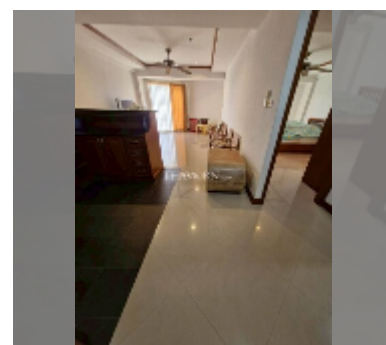

Condo for sale 1 bedroom 54 m² in Jomtien beach condominium, Pattaya

฿ 2,725,000

UNIT PARAMETERS:

UID	FS-242908
quota	thai quota
type	1 bedroom
size	54m²
floor	11
view	city view
online viewing	yes

PROJECT PARAMETERS:

district	Jomtien
buildings	5
floors	18
built in	1993

FACILITIES:

General information: highrise, open parking.

Swimming pool: swimming pool.

Chill zone: chill zone.

Health zone: gym.

Other: CCTV, security, minimart.