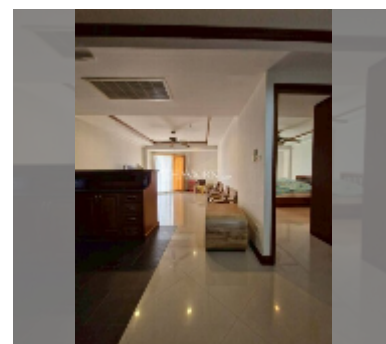

Condo for sale 1 bedroom 54 m² in Jomtien beach condominium, Pattaya

฿ 2,725,000

UNIT PARAMETERS:

UID	FS-242908
quota	thai quota
type	1 bedroom
size	54m²
floor	11
view	city view
online viewing	yes

PROJECT PARAMETERS:

district	Jomtien
buildings	5
floors	18
built in	1993

FACILITIES:

General information: highrise, open parking.

Swimming pool: swimming pool.

Chill zone: chill zone.

Health zone: gym.

Other: CCTV, security, minimart.