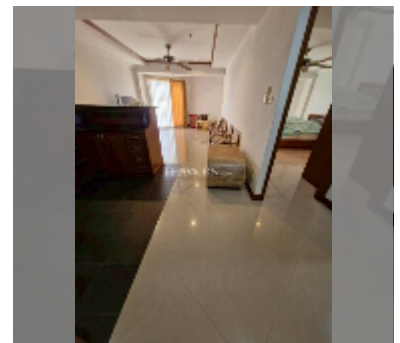

Condo for sale 1 bedroom 54 m² in Jomtien beach condominium, Pattaya

฿ 2,725,000

UNIT PARAMETERS:

UID	FS-242908
quota	thai quota
type	1 bedroom
size	54m²
floor	11
view	city view
online viewing	yes

PROJECT PARAMETERS:

district	Jomtien
buildings	5
floors	18
built in	1993

FACILITIES:

- General information: highrise, open parking.
- Swimming pool: swimming pool.
- Chill zone: chill zone.
- Health zone: gym.
- Other: CCTV, security, minimart.