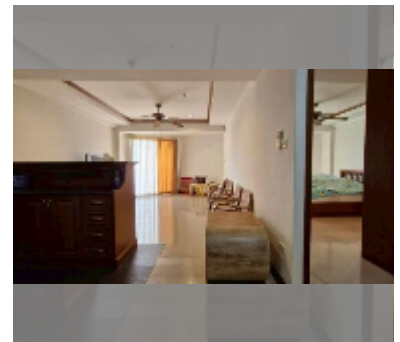

Condo for sale 1 bedroom 54 m² in Jomtien beach condominium, Pattaya

฿ 2,725,000

UNIT PARAMETERS:

UID	FS-242908
quota	thai quota
type	1 bedroom
size	54m ²
floor	11
view	city view
online viewing	yes

PROJECT PARAMETERS:

district	Jomtien
buildings	5
floors	18
built in	1993

FACILITIES:

- General information: highrise, open parking.
- Swimming pool: swimming pool.
- Chill zone: chill zone.
- Health zone: gym.
- Other: CCTV, security, minimart.