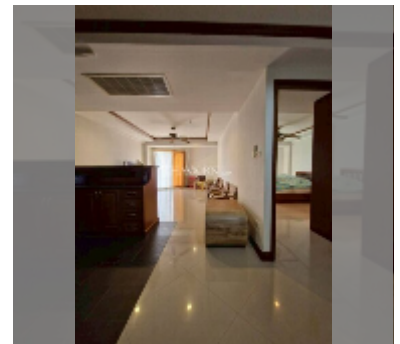

Condo for sale 1 bedroom 54 m² in Jomtien beach condominium, Pattaya

฿ 2,725,000

UNIT PARAMETERS:

UID	FS-242908
quota	thai quota
type	1 bedroom
size	54m ²
floor	11
view	city view
online viewing	yes

PROJECT PARAMETERS:

district	Jomtien
buildings	5
floors	18
built in	1993

FACILITIES:

- General information: highrise, open parking.
- Swimming pool: swimming pool.
- Chill zone: chill zone.
- Health zone: gym.
- Other: CCTV, security, minimart.