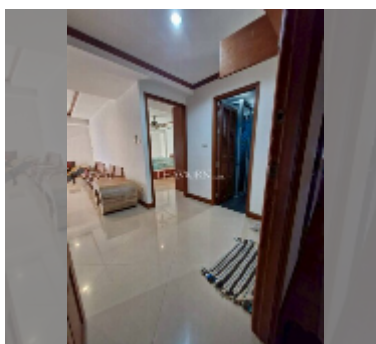

Condo for sale 1 bedroom 54 m² in Jomtien beach condominium, Pattaya

฿ 2,725,000

UNIT PARAMETERS:

UID	FS-242908
quota	thai quota
type	1 bedroom
size	54m ²
floor	11
view	city view
online viewing	yes

PROJECT PARAMETERS:

district	Jomtien
buildings	5
floors	18
built in	1993

FACILITIES:

General information: highrise, open parking.

Swimming pool: swimming pool.

Chill zone: chill zone.

Health zone: gym.

Other: CCTV, security, minimart.