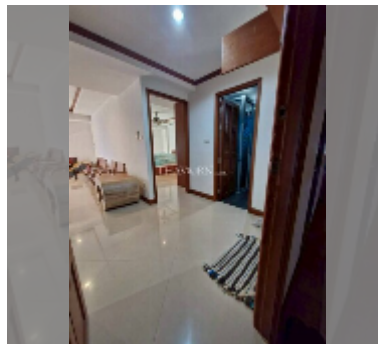

Condo for sale 1 bedroom 54 m² in Jomtien beach condominium, Pattaya

฿ 2,725,000

UNIT PARAMETERS:

UID	FS-242908
quota	thai quota
type	1 bedroom
size	54m ²
floor	11
view	city view
online viewing	yes

PROJECT PARAMETERS:

district	Jomtien
buildings	5
floors	18
built in	1993

FACILITIES:

- General information: highrise, open parking.
- Swimming pool: swimming pool.
- Chill zone: chill zone.
- Health zone: gym.
- Other: CCTV, security, minimart.