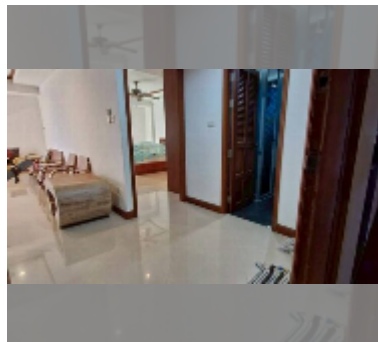

Condo for sale 1 bedroom 54 m² in Jomtien beach condominium, Pattaya

฿ 2,725,000

UNIT PARAMETERS:

UID	FS-242908
quota	thai quota
type	1 bedroom
size	54m ²
floor	11
view	city view
online viewing	yes

PROJECT PARAMETERS:

district	Jomtien
buildings	5
floors	18
built in	1993

FACILITIES:

- General information: highrise, open parking.
- Swimming pool: swimming pool.
- Chill zone: chill zone.
- Health zone: gym.
- Other: CCTV, security, minimart.