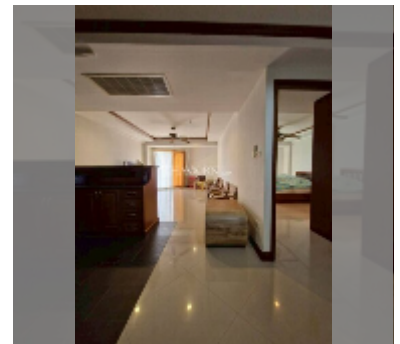

Condo for sale 1 bedroom 54 m² in Jomtien beach condominium, Pattaya

฿ 2,725,000

UNIT PARAMETERS:

UID	FS-242908
quota	thai quota
type	1 bedroom
size	54m²
floor	11
view	city view
online viewing	yes

PROJECT PARAMETERS:

district	Jomtien
buildings	5
floors	18
built in	1993

FACILITIES:

- General information: highrise, open parking.
- Swimming pool: swimming pool.
- Chill zone: chill zone.
- Health zone: gym.
- Other: CCTV, security, minimart.