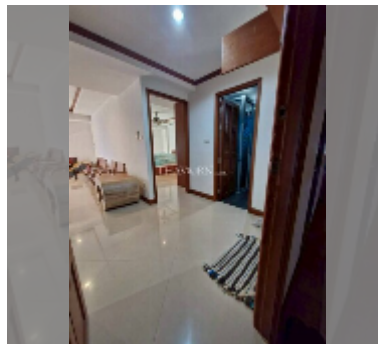

## Condo for sale 1 bedroom 54 m<sup>2</sup> in Jomtien beach condominium, Pattaya

**฿ 2,725,000**

**UNIT PARAMETERS:**

UID	FS-242908
quota	thai quota
type	1 bedroom
size	54m <sup>2</sup>
floor	11
view	city view
online viewing	yes

**PROJECT PARAMETERS:**

district	Jomtien
buildings	5
floors	18
built in	1993

**FACILITIES:**

- General information: highrise, open parking.
- Swimming pool: swimming pool.
- Chill zone: chill zone.
- Health zone: gym.
- Other: CCTV, security, minimart.