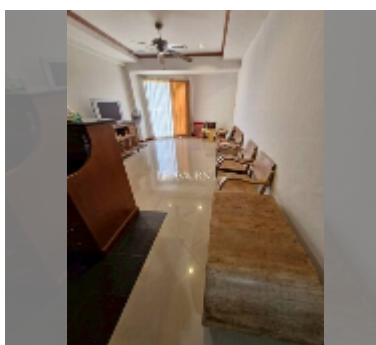

Condo for sale 1 bedroom 54 m² in Jomtien beach condominium, Pattaya

฿ 2,725,000

UNIT PARAMETERS:

UID	FS-242908
quota	thai quota
type	1 bedroom
size	54m²
floor	11
view	city view
online viewing	yes

PROJECT PARAMETERS:

district	Jomtien
buildings	5
floors	18
built in	1993

FACILITIES:

General information: highrise, open parking.

Swimming pool: swimming pool.

Chill zone: chill zone.

Health zone: gym.

Other: CCTV, security, minimart.