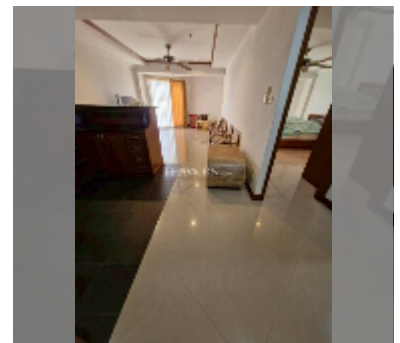

Condo for sale 1 bedroom 54 m² in Jomtien beach condominium, Pattaya

฿ 2,725,000

UNIT PARAMETERS:

UID	FS-242908
quota	thai quota
type	1 bedroom
size	54m ²
floor	11
view	city view
online viewing	yes

PROJECT PARAMETERS:

district	Jomtien
buildings	5
floors	18
built in	1993

FACILITIES:

- General information: highrise, open parking.
- Swimming pool: swimming pool.
- Chill zone: chill zone.
- Health zone: gym.
- Other: CCTV, security, minimart.