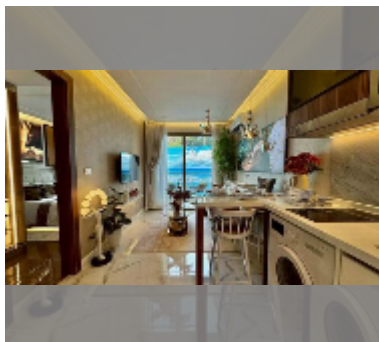

Condo for sale 1 bedroom 34 m² in The Riviera Beverly Hills Residences, Pattaya

฿ 4,170,000

UNIT PARAMETERS:

UID	FS-242907
quota	foreign quota
type	1 bedroom
size	34m²
floor	2
view	city view

PROJECT PARAMETERS:

district	Jomtien
buildings	3
start of construction	2024
built in	2028
maintenance	฿ 24,480/year

FACILITIES:

General information: resort, pets are allowed, multy-level parking, covered parking.

Swimming pool: swimming pool, rooftop pool, water slides, jacuzzi, sunbathing area.

Chill zone: chill zone, garden, rooftop chillout.

Health zone: gym, sauna, steam, tennis court.

Other: lobby, clubhouse, meeting room, kids playgarden, CCTV, security, minimart, golf.