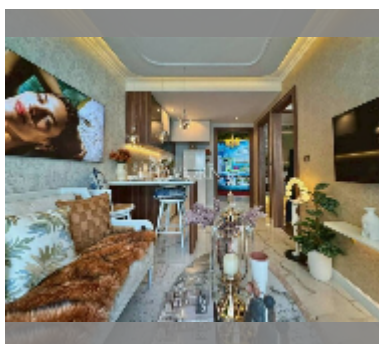

Condo for sale 1 bedroom 34 m² in The Riviera Beverly Hills Residences, Pattaya

฿ 4,170,000

UNIT PARAMETERS:

UID	FS-242907
quota	foreign quota
type	1 bedroom
size	34m²
floor	2
view	city view

PROJECT PARAMETERS:

district	Jomtien
buildings	3
start of construction	2024
built in	2028
maintenance	฿ 24,480/year

FACILITIES:

General information: resort, pets are allowed, multy-level parking, covered parking.

Swimming pool: swimming pool, rooftop pool, water slides, jacuzzi, sunbathing area.

Chill zone: chill zone, garden, rooftop chillout.

Health zone: gym, sauna, steam, tennis court.

Other: lobby, clubhouse, meeting room, kids playgarden, CCTV, security, minimart, golf.