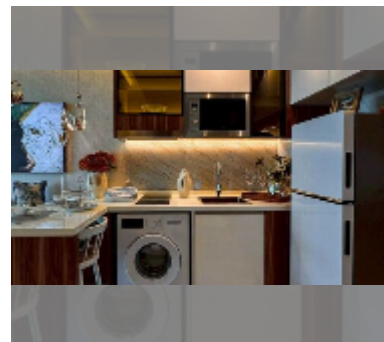

Condo for sale 1 bedroom 34 m² in The Riviera Beverly Hills Residences, Pattaya

฿ 4,170,000

UNIT PARAMETERS:

UID	FS-242907
quota	foreign quota
type	1 bedroom
size	34m²
floor	2
view	city view

PROJECT PARAMETERS:

district	Jomtien
buildings	3
start of construction	2024
built in	2028
maintenance	฿ 24,480/year

FACILITIES:

General information: resort, pets are allowed, multy-level parking, covered parking.

Swimming pool: swimming pool, rooftop pool, water slides, jacuzzi, sunbathing area.

Chill zone: chill zone, garden, rooftop chillout.

Health zone: gym, sauna, steam, tennis court.

Other: lobby, clubhouse, meeting room, kids playgarden, CCTV, security, minimart, golf.