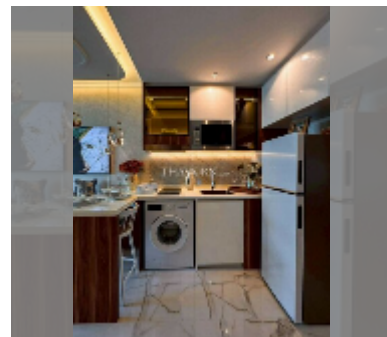

Condo for sale 1 bedroom 34 m² in The Riviera Beverly Hills Residences, Pattaya

฿ 4,170,000

UNIT PARAMETERS:

UID	FS-242907
quota	foreign quota
type	1 bedroom
size	34m²
floor	2
view	city view

PROJECT PARAMETERS:

district	Jomtien
buildings	3
start of construction	2024
built in	2028
maintenance	฿ 24,480/year

FACILITIES:

General information: resort, pets are allowed, multy-level parking, covered parking.

Swimming pool: swimming pool, rooftop pool, water slides, jacuzzi, sunbathing area.

Chill zone: chill zone, garden, rooftop chillout.

Health zone: gym, sauna, steam, tennis court.

Other: lobby, clubhouse, meeting room, kids playgarden, CCTV, security, minimart, golf.