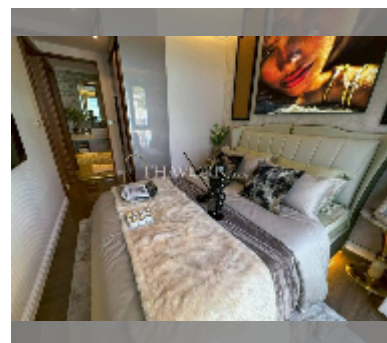

Condo for sale 1 bedroom 34 m² in The Riviera Beverly Hills Residences, Pattaya

฿ 4,170,000

UNIT PARAMETERS:

UID	FS-242907
quota	foreign quota
type	1 bedroom
size	34m²
floor	2
view	city view

PROJECT PARAMETERS:

district	Jomtien
buildings	3
start of construction	2024
built in	2028
maintenance	฿ 24,480/year

FACILITIES:

General information: resort, pets are allowed, multy-level parking, covered parking.

Swimming pool: swimming pool, rooftop pool, water slides, jacuzzi, sunbathing area.

Chill zone: chill zone, garden, rooftop chillout.

Health zone: gym, sauna, steam, tennis court.

Other: lobby, clubhouse, meeting room, kids playgarden, CCTV, security, minimart, golf.