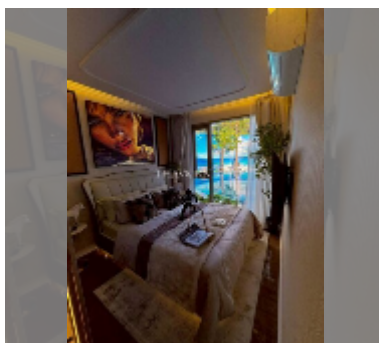

Condo for sale 1 bedroom 34 m² in The Riviera Beverly Hills Residences, Pattaya

฿ 4,170,000

UNIT PARAMETERS:

UID	FS-242907
quota	foreign quota
type	1 bedroom
size	34m²
floor	2
view	city view

PROJECT PARAMETERS:

district	Jomtien
buildings	3
start of construction	2024
built in	2028
maintenance	฿ 24,480/year

FACILITIES:

General information: resort, pets are allowed, multy-level parking, covered parking.

Swimming pool: swimming pool, rooftop pool, water slides, jacuzzi, sunbathing area.

Chill zone: chill zone, garden, rooftop chillout.

Health zone: gym, sauna, steam, tennis court.

Other: lobby, clubhouse, meeting room, kids playgarden, CCTV, security, minimart, golf.