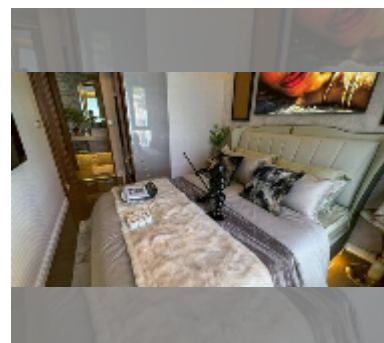

Condo for sale 1 bedroom 34 m² in The Riviera Beverly Hills Residences, Pattaya

฿ 4,170,000

UNIT PARAMETERS:

UID	FS-242907
quota	foreign quota
type	1 bedroom
size	34m²
floor	2
view	city view

PROJECT PARAMETERS:

district	Jomtien
buildings	3
start of construction	2024
built in	2028
maintenance	฿ 24,480/year

FACILITIES:

General information: resort, pets are allowed, multy-level parking, covered parking.

Swimming pool: swimming pool, rooftop pool, water slides, jacuzzi, sunbathing area.

Chill zone: chill zone, garden, rooftop chillout.

Health zone: gym, sauna, steam, tennis court.

Other: lobby, clubhouse, meeting room, kids playgarden, CCTV, security, minimart, golf.