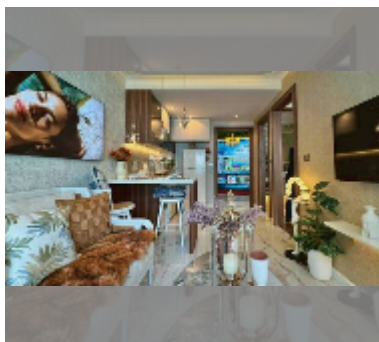

Condo for sale 1 bedroom 34 m² in The Riviera Beverly Hills Residences, Pattaya

฿ 4,170,000

UNIT PARAMETERS:

UID	FS-242907
quota	foreign quota
type	1 bedroom
size	34m²
floor	2
view	city view

PROJECT PARAMETERS:

district	Jomtien
buildings	3
start of construction	2024
built in	2028
maintenance	฿ 24,480/year

FACILITIES:

General information: resort, pets are allowed, multy-level parking, covered parking.

Swimming pool: swimming pool, rooftop pool, water slides, jacuzzi, sunbathing area.

Chill zone: chill zone, garden, rooftop chillout.

Health zone: gym, sauna, steam, tennis court.

Other: lobby, clubhouse, meeting room, kids playgarden, CCTV, security, minimart, golf.