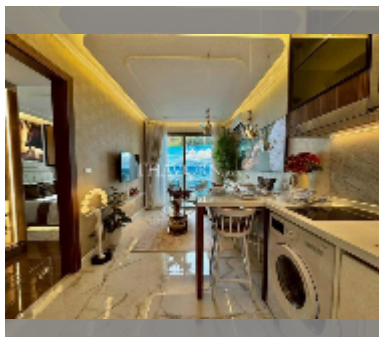

Condo for sale 1 bedroom 34 m² in The Riviera Beverly Hills Residences, Pattaya

฿ 4,170,000

UNIT PARAMETERS:

UID	FS-242907
quota	foreign quota
type	1 bedroom
size	34m²
floor	2
view	city view

PROJECT PARAMETERS:

district	Jomtien
buildings	3
start of construction	2024
built in	2028
maintenance	฿ 24,480/year

FACILITIES:

General information: resort, pets are allowed, multy-level parking, covered parking.

Swimming pool: swimming pool, rooftop pool, water slides, jacuzzi, sunbathing area.

Chill zone: chill zone, garden, rooftop chillout.

Health zone: gym, sauna, steam, tennis court.

Other: lobby, clubhouse, meeting room, kids playgarden, CCTV, security, minimart, golf.