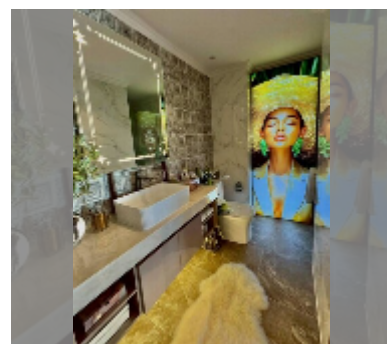

Condo for sale 1 bedroom 34 m² in The Riviera Beverly Hills Residences, Pattaya

฿ 4,170,000

UNIT PARAMETERS:

UID	FS-242907
quota	foreign quota
type	1 bedroom
size	34m²
floor	2
view	city view

PROJECT PARAMETERS:

district	Jomtien
buildings	3
start of construction	2024
built in	2028
maintenance	฿ 24,480/year

FACILITIES:

General information: resort, pets are allowed, multy-level parking, covered parking.

Swimming pool: swimming pool, rooftop pool, water slides, jacuzzi, sunbathing area.

Chill zone: chill zone, garden, rooftop chillout.

Health zone: gym, sauna, steam, tennis court.

Other: lobby, clubhouse, meeting room, kids playgarden, CCTV, security, minimart, golf.