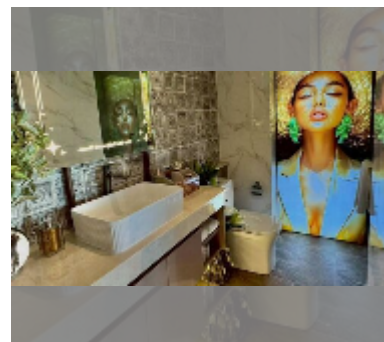

Condo for sale 1 bedroom 34 m² in The Riviera Beverly Hills Residences, Pattaya

฿ 4,170,000

UNIT PARAMETERS:

UID	FS-242907
quota	foreign quota
type	1 bedroom
size	34m²
floor	2
view	city view

PROJECT PARAMETERS:

district	Jomtien
buildings	3
start of construction	2024
built in	2028
maintenance	฿ 24,480/year

FACILITIES:

General information: resort, pets are allowed, multy-level parking, covered parking.

Swimming pool: swimming pool, rooftop pool, water slides, jacuzzi, sunbathing area.

Chill zone: chill zone, garden, rooftop chillout.

Health zone: gym, sauna, steam, tennis court.

Other: lobby, clubhouse, meeting room, kids playgarden, CCTV, security, minimart, golf.