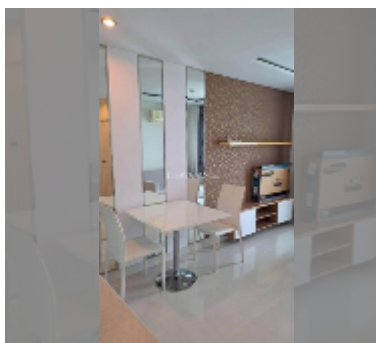

Condo for sale 1 bedroom 35 m² in Amazon Residence, Pattaya

฿ 1,770,000

UNIT PARAMETERS:

UID	FS-242904
quota	foreign quota
type	1 bedroom
size	35m²
floor	4
view	city view
equipment: furniture, air conditioner, refrigerator	

PROJECT PARAMETERS:

district	Jomtien
buildings	4
floors	8
built in	2014
maintenance	฿ 14,700/year

FACILITIES:

General information: resort, shuttle bus, open parking.

Swimming pool: swimming pool, kids pool, water slides, waterfall, jacuzzi.

Chill zone: chill zone, garden.

Health zone: gym, sauna, hamam.

Other: reception, lobby, games room, CCTV, security, minimart, laundry.