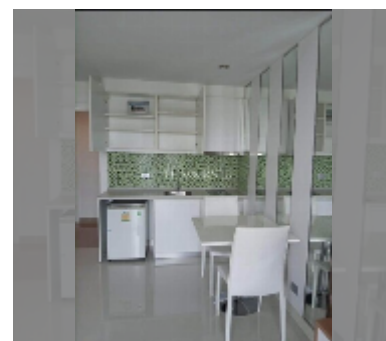

Condo for sale 1 bedroom 35 m² in Amazon Residence, Pattaya

฿ 1,770,000

UNIT PARAMETERS:

UID	FS-242904
quota	foreign quota
type	1 bedroom
size	35m²
floor	4
view	city view
equipment: furniture, air conditioner, refrigerator	

PROJECT PARAMETERS:

district	Jomtien
buildings	4
floors	8
built in	2014
maintenance	฿ 14,700/year

FACILITIES:

General information: resort, shuttle bus, open parking.

Swimming pool: swimming pool, kids pool, water slides, waterfall, jacuzzi.

Chill zone: chill zone, garden.

Health zone: gym, sauna, hamam.

Other: reception, lobby, games room, CCTV, security, minimart, laundry.