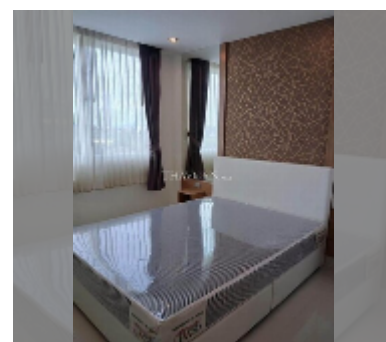

Condo for sale 1 bedroom 35 m² in Amazon Residence, Pattaya

฿ 1,770,000

UNIT PARAMETERS:

UID	FS-242904
quota	foreign quota
type	1 bedroom
size	35m²
floor	4
view	city view
equipment: furniture, air conditioner, refrigerator	

PROJECT PARAMETERS:

district	Jomtien
buildings	4
floors	8
built in	2014
maintenance	฿ 14,700/year

FACILITIES:

General information: resort, shuttle bus, open parking.

Swimming pool: swimming pool, kids pool, water slides, waterfall, jacuzzi.

Chill zone: chill zone, garden.

Health zone: gym, sauna, hamam.

Other: reception, lobby, games room, CCTV, security, minimart, laundry.