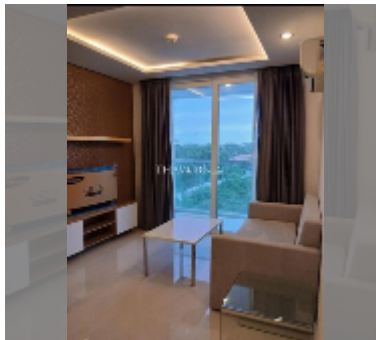

Condo for sale 1 bedroom 35 m² in Amazon Residence, Pattaya

฿ 1,770,000

UNIT PARAMETERS:

UID	FS-242904
quota	foreign quota
type	1 bedroom
size	35m²
floor	4
view	city view
equipment: furniture, air conditioner, refrigerator	

PROJECT PARAMETERS:

district	Jomtien
buildings	4
floors	8
built in	2014
maintenance	฿ 14,700/year

FACILITIES:

General information: resort, shuttle bus, open parking.

Swimming pool: swimming pool, kids pool, water slides, waterfall, jacuzzi.

Chill zone: chill zone, garden.

Health zone: gym, sauna, hamam.

Other: reception, lobby, games room, CCTV, security, minimart, laundry.