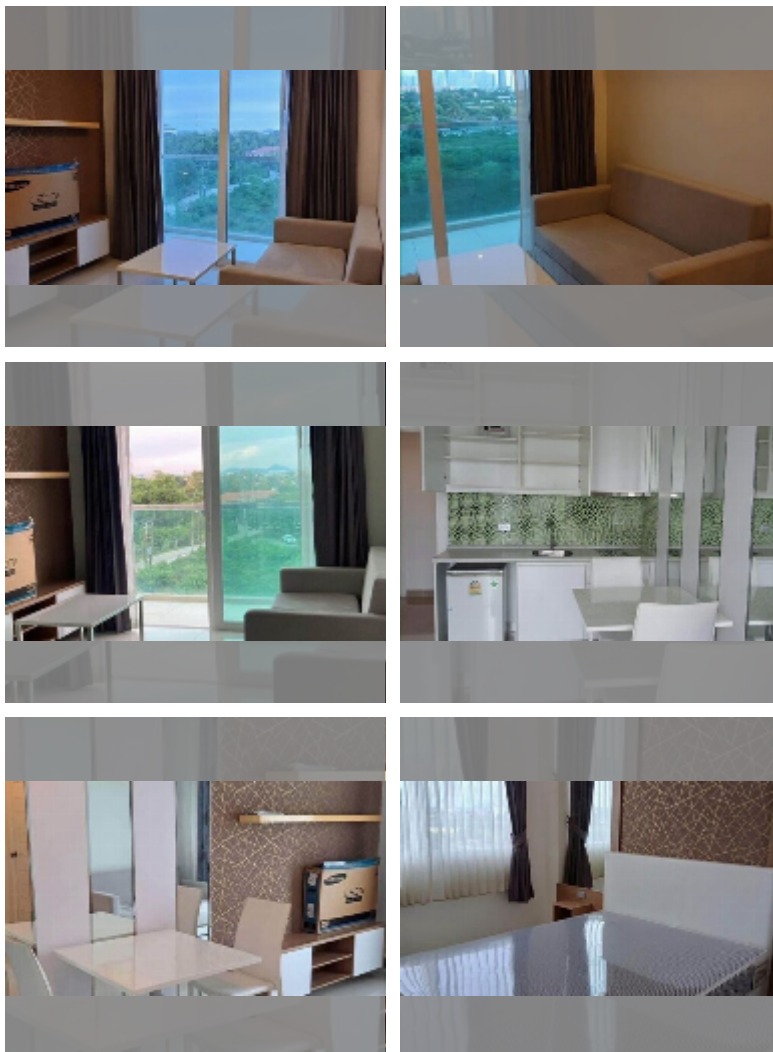

Condo for sale 1 bedroom 35 m² in Amazon Residence, Pattaya

฿ 1,770,000

UNIT PARAMETERS:

UID	FS-242904
quota	foreign quota
type	1 bedroom
size	35m²
floor	4
view	city view
equipment: furniture, air conditioner, refrigerator	

PROJECT PARAMETERS:

district	Jomtien
buildings	4
floors	8
built in	2014
maintenance	฿ 14,700/year

FACILITIES:

General information: resort, shuttle bus, open parking.

Swimming pool: swimming pool, kids pool, water slides, waterfall, jacuzzi.

Chill zone: chill zone, garden.

Health zone: gym, sauna, hamam.

Other: reception, lobby, games room, CCTV, security, minimart, laundry.