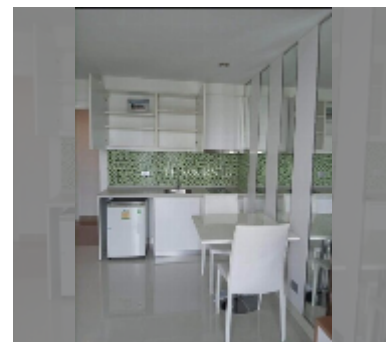

Condo for sale 1 bedroom 35 m² in Amazon Residence, Pattaya

฿ 1,770,000

UNIT PARAMETERS:

UID	FS-242904
quota	foreign quota
type	1 bedroom
size	35m²
floor	4
view	city view
equipment: furniture, air conditioner, refrigerator	

PROJECT PARAMETERS:

district	Jomtien
buildings	4
floors	8
built in	2014
maintenance	฿ 14,700/year

FACILITIES:

General information: resort, shuttle bus, open parking.

Swimming pool: swimming pool, kids pool, water slides, waterfall, jacuzzi.

Chill zone: chill zone, garden.

Health zone: gym, sauna, hamam.

Other: reception, lobby, games room, CCTV, security, minimart, laundry.