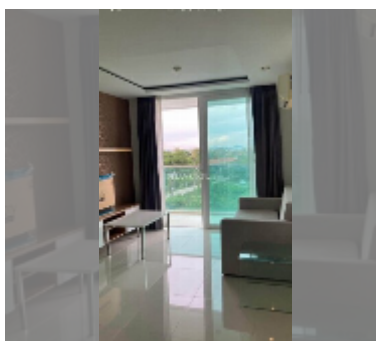

Condo for sale 1 bedroom 35 m² in Amazon Residence, Pattaya

฿ 1,770,000

UNIT PARAMETERS:

UID	FS-242904
quota	foreign quota
type	1 bedroom
size	35m²
floor	4
view	city view
equipment: furniture, air conditioner, refrigerator	

PROJECT PARAMETERS:

district	Jomtien
buildings	4
floors	8
built in	2014
maintenance	฿ 14,700/year

FACILITIES:

General information: resort, shuttle bus, open parking.

Swimming pool: swimming pool, kids pool, water slides, waterfall, jacuzzi.

Chill zone: chill zone, garden.

Health zone: gym, sauna, hamam.

Other: reception, lobby, games room, CCTV, security, minimart, laundry.