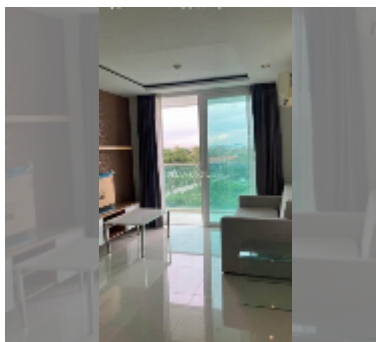

Condo for sale 1 bedroom 35 m² in Amazon Residence, Pattaya

฿ 1,770,000

UNIT PARAMETERS:

UID	FS-242904
quota	foreign quota
type	1 bedroom
size	35m²
floor	4
view	city view
equipment: furniture, air conditioner, refrigerator	

PROJECT PARAMETERS:

district	Jomtien
buildings	4
floors	8
built in	2014
maintenance	฿ 14,700/year

FACILITIES:

General information: resort, shuttle bus, open parking.

Swimming pool: swimming pool, kids pool, water slides, waterfall, jacuzzi.

Chill zone: chill zone, garden.

Health zone: gym, sauna, hamam.

Other: reception, lobby, games room, CCTV, security, minimart, laundry.