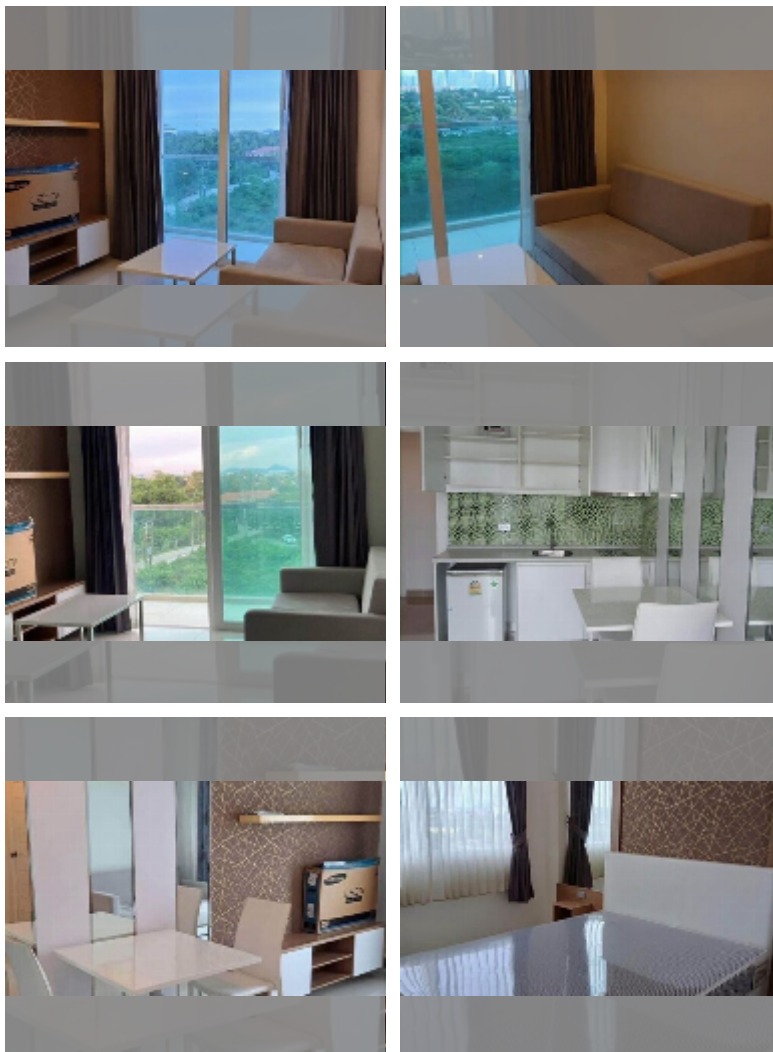

Condo for sale 1 bedroom 35 m² in Amazon Residence, Pattaya

฿ 1,770,000

UNIT PARAMETERS:

UID	FS-242904
quota	foreign quota
type	1 bedroom
size	35m ²
floor	4
view	city view
equipment: furniture, air conditioner, refrigerator	

PROJECT PARAMETERS:

district	Jomtien
buildings	4
floors	8
built in	2014
maintenance	฿ 14,700/year

FACILITIES:

General information: resort, shuttle bus, open parking.

Swimming pool: swimming pool, kids pool, water slides, waterfall, jacuzzi.

Chill zone: chill zone, garden.

Health zone: gym, sauna, hamam.

Other: reception, lobby, games room, CCTV, security, minimart, laundry.

[details](#)