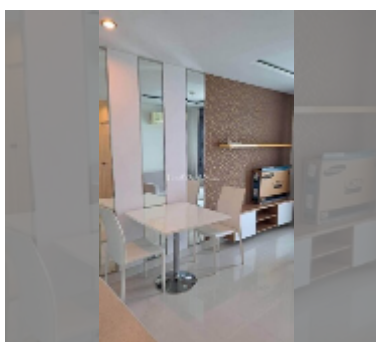

Condo for sale 1 bedroom 35 m² in Amazon Residence, Pattaya

฿ 1,770,000

UNIT PARAMETERS:

UID	FS-242904
quota	foreign quota
type	1 bedroom
size	35m²
floor	4
view	city view
equipment: furniture, air conditioner, refrigerator	

PROJECT PARAMETERS:

district	Jomtien
buildings	4
floors	8
built in	2014
maintenance	฿ 14,700/year

FACILITIES:

General information: resort, shuttle bus, open parking.

Swimming pool: swimming pool, kids pool, water slides, waterfall, jacuzzi.

Chill zone: chill zone, garden.

Health zone: gym, sauna, hamam.

Other: reception, lobby, games room, CCTV, security, minimart, laundry.