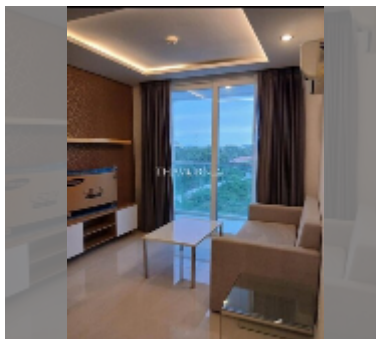

Condo for sale 1 bedroom 35 m² in Amazon Residence, Pattaya

฿ 1,770,000

UNIT PARAMETERS:

UID	FS-242904
quota	foreign quota
type	1 bedroom
size	35m²
floor	4
view	city view
equipment: furniture, air conditioner, refrigerator	

PROJECT PARAMETERS:

district	Jomtien
buildings	4
floors	8
built in	2014
maintenance	฿ 14,700/year

FACILITIES:

General information: resort, shuttle bus, open parking.

Swimming pool: swimming pool, kids pool, water slides, waterfall, jacuzzi.

Chill zone: chill zone, garden.

Health zone: gym, sauna, hamam.

Other: reception, lobby, games room, CCTV, security, minimart, laundry.