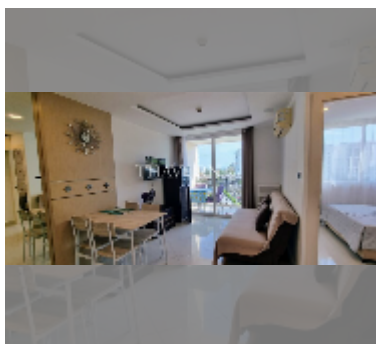

Condo for sale 1 bedroom 36 m² in Paradise Park, Pattaya

฿ 1,680,000

UNIT PARAMETERS:

UID	FS-242899
quota	foreign quota
type	1 bedroom
size	36m ²
floor	5
view	city view
quality	good
equipment: furniture, air conditioner, television, refrigerator	

Health zone: gym.

Other: lobby, kids playgarden, CCTV, security, minimart.

[details](#)