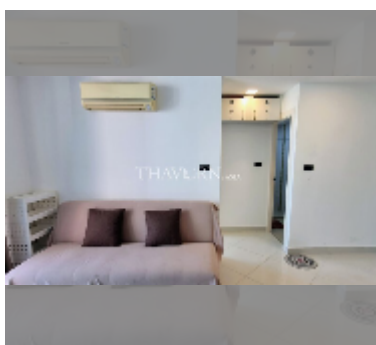

Condo for sale 1 bedroom 36 m² in Paradise Park, Pattaya

฿ 1,680,000

UNIT PARAMETERS:

UID	FS-242899
quota	foreign quota
type	1 bedroom
size	36m²
floor	5
view	city view
quality	good
equipment: furniture, air conditioner, television, refrigerator	

PROJECT PARAMETERS:

district	Jomtien
buildings	3
floors	8
built in	2012
maintenance	฿ 15,120/year

FACILITIES:

General information: resort, underground parking.

Swimming pool: swimming pool, kids pool.

Chill zone: chill zone, garden.

Health zone: gym.

Other: lobby, kids playgarden, CCTV, security, minimart.