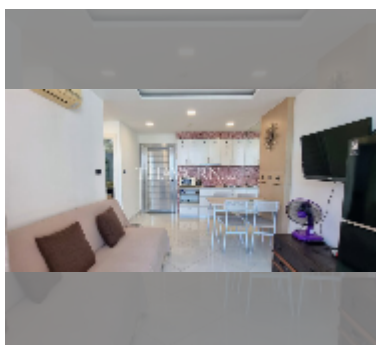

Condo for sale 1 bedroom 36 m² in Paradise Park, Pattaya

฿ 1,680,000

UNIT PARAMETERS:

UID	FS-242899
quota	foreign quota
type	1 bedroom
size	36m²
floor	5
view	city view
quality	good
equipment: furniture, air conditioner, television, refrigerator	

PROJECT PARAMETERS:

district	Jomtien
buildings	3
floors	8
built in	2012
maintenance	฿ 15,120/year

FACILITIES:

General information: resort, underground parking.

Swimming pool: swimming pool, kids pool.

Chill zone: chill zone, garden.

Health zone: gym.

Other: lobby, kids playgarden, CCTV, security, minimart.