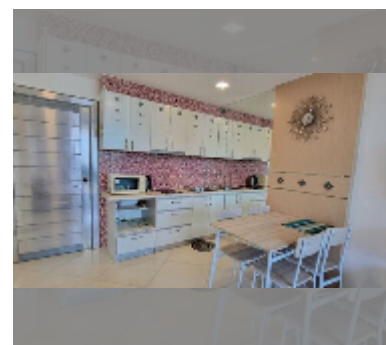

Condo for sale 1 bedroom 36 m² in Paradise Park, Pattaya

฿ 1,680,000

UNIT PARAMETERS:

UID	FS-242899
quota	foreign quota
type	1 bedroom
size	36m²
floor	5
view	city view
quality	good
equipment: furniture, air conditioner, television, refrigerator	

PROJECT PARAMETERS:

district	Jomtien
buildings	3
floors	8
built in	2012
maintenance	฿ 15,120/year

FACILITIES:

General information: resort, underground parking.

Swimming pool: swimming pool, kids pool.

Chill zone: chill zone, garden.

Health zone: gym.

Other: lobby, kids playgarden, CCTV, security, minimart.