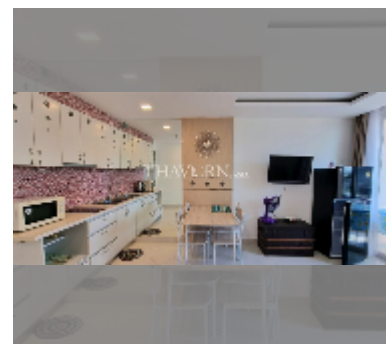

Condo for sale 1 bedroom 36 m² in Paradise Park, Pattaya

฿ 1,680,000

UNIT PARAMETERS:

UID	FS-242899
quota	foreign quota
type	1 bedroom
size	36m ²
floor	5
view	city view
quality	good
equipment: furniture, air conditioner, television, refrigerator	

Health zone: gym.

Other: lobby, kids playgarden, CCTV, security, minimart.

[details](#)