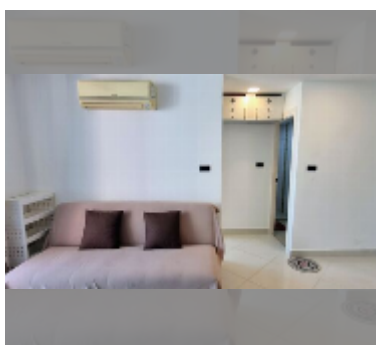

Condo for sale 1 bedroom 36 m² in Paradise Park, Pattaya

฿ 1,680,000

UNIT PARAMETERS:

UID	FS-242899
quota	foreign quota
type	1 bedroom
size	36m²
floor	5
view	city view
quality	good
equipment: furniture, air conditioner, television, refrigerator	

PROJECT PARAMETERS:

district	Jomtien
buildings	3
floors	8
built in	2012
maintenance	฿ 15,120/year

FACILITIES:

General information: resort, underground parking.

Swimming pool: swimming pool, kids pool.

Chill zone: chill zone, garden.

Health zone: gym.

Other: lobby, kids playgarden, CCTV, security, minimart.