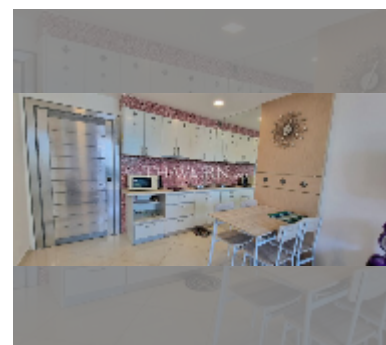

Condo for sale 1 bedroom 36 m² in Paradise Park, Pattaya

฿ 1,680,000

UNIT PARAMETERS:

UID	FS-242899
quota	foreign quota
type	1 bedroom
size	36m²
floor	5
view	city view
quality	good
equipment: furniture, air conditioner, television, refrigerator	

PROJECT PARAMETERS:

district	Jomtien
buildings	3
floors	8
built in	2012
maintenance	฿ 15,120/year

FACILITIES:

General information: resort, underground parking.

Swimming pool: swimming pool, kids pool.

Chill zone: chill zone, garden.

Health zone: gym.

Other: lobby, kids playgarden, CCTV, security, minimart.