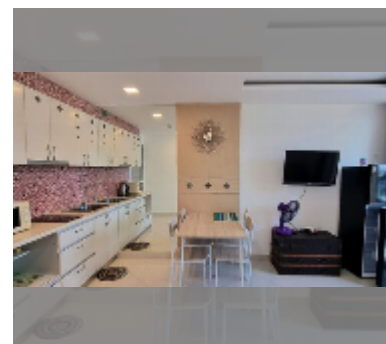

Condo for sale 1 bedroom 36 m² in Paradise Park, Pattaya

฿ 1,680,000

UNIT PARAMETERS:

UID	FS-242899
quota	foreign quota
type	1 bedroom
size	36m²
floor	5
view	city view
quality	good
equipment: furniture, air conditioner, television, refrigerator	

PROJECT PARAMETERS:

district	Jomtien
buildings	3
floors	8
built in	2012
maintenance	฿ 15,120/year

FACILITIES:

General information: resort, underground parking.

Swimming pool: swimming pool, kids pool.

Chill zone: chill zone, garden.

Health zone: gym.

Other: lobby, kids playgarden, CCTV, security, minimart.