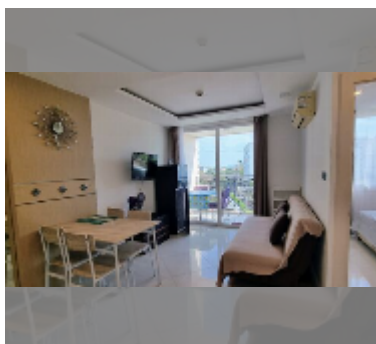

Condo for sale 1 bedroom 36 m² in Paradise Park, Pattaya

฿ 1,680,000

UNIT PARAMETERS:

UID	FS-242899
quota	foreign quota
type	1 bedroom
size	36m²
floor	5
view	city view
quality	good
equipment: furniture, air conditioner, television, refrigerator	

PROJECT PARAMETERS:

district	Jomtien
buildings	3
floors	8
built in	2012
maintenance	฿ 15,120/year

FACILITIES:

General information: resort, underground parking.

Swimming pool: swimming pool, kids pool.

Chill zone: chill zone, garden.

Health zone: gym.

Other: lobby, kids playgarden, CCTV, security, minimart.