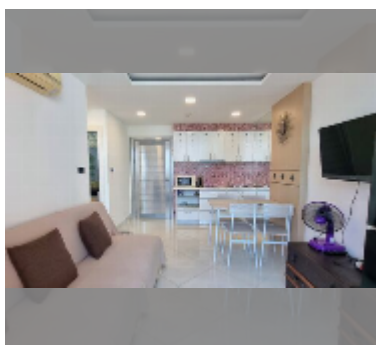

Condo for sale 1 bedroom 36 m² in Paradise Park, Pattaya

฿ 1,680,000

UNIT PARAMETERS:

UID	FS-242899
quota	foreign quota
type	1 bedroom
size	36m²
floor	5
view	city view
quality	good
equipment: furniture, air conditioner, television, refrigerator	

PROJECT PARAMETERS:

district	Jomtien
buildings	3
floors	8
built in	2012
maintenance	฿ 15,120/year

FACILITIES:

General information: resort, underground parking.

Swimming pool: swimming pool, kids pool.

Chill zone: chill zone, garden.

Health zone: gym.

Other: lobby, kids playgarden, CCTV, security, minimart.