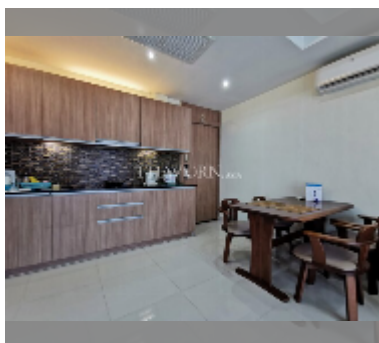

Condo for sale 1 bedroom 51 m² in Nam Talay Condominium, Pattaya

฿ 2,310,000

UNIT PARAMETERS:

UID	FS-242897
quota	foreign quota
type	1 bedroom
size	51m²
floor	3
view	city view
quality	good
equipment: furniture, air conditioner, television, washing-machine, refrigerator	

PROJECT PARAMETERS:

district	Na Jomtien
buildings	1
floors	13
built in	2014

FACILITIES:

General information: resort, meters to beach: 50, minutes to beach: 2, open parking.

Swimming pool: swimming pool, kids pool, jacuzzi.

Chill zone: garden, rooftop chillout.

Health zone: gym, massage.

Other: reception, lobby, CCTV, security, minimart, laundry, room service.