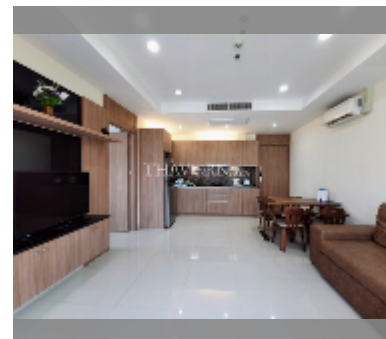

Condo for sale 1 bedroom 51 m² in Nam Talay Condominium, Pattaya

฿ 2,310,000

UNIT PARAMETERS:

UID	FS-242897
quota	foreign quota
type	1 bedroom
size	51m²
floor	3
view	city view
quality	good
equipment: furniture, air conditioner, television, washing-machine, refrigerator	

PROJECT PARAMETERS:

district	Na Jomtien
buildings	1
floors	13
built in	2014

FACILITIES:

General information: resort, meters to beach: 50, minutes to beach: 2, open parking.

Swimming pool: swimming pool, kids pool, jacuzzi.

Chill zone: garden, rooftop chillout.

Health zone: gym, massage.

Other: reception, lobby, CCTV, security, minimart, laundry, room service.