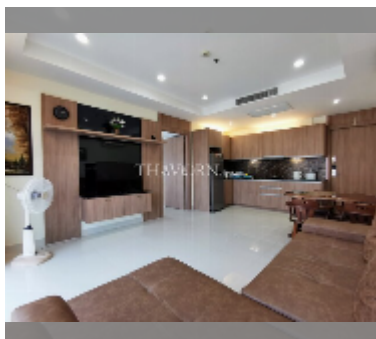

Condo for sale 1 bedroom 51 m² in Nam Talay Condominium, Pattaya

฿ 2,310,000

UNIT PARAMETERS:

UID	FS-242897
quota	foreign quota
type	1 bedroom
size	51m²
floor	3
view	city view
quality	good
equipment: furniture, air conditioner, television, washing-machine, refrigerator	

PROJECT PARAMETERS:

district	Na Jomtien
buildings	1
floors	13
built in	2014

FACILITIES:

General information: resort, meters to beach: 50, minutes to beach: 2, open parking.

Swimming pool: swimming pool, kids pool, jacuzzi.

Chill zone: garden, rooftop chillout.

Health zone: gym, massage.

Other: reception, lobby, CCTV, security, minimart, laundry, room service.