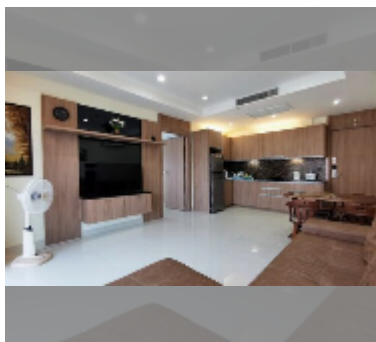

Condo for sale 1 bedroom 51 m² in Nam Talay Condominium, Pattaya

฿ 2,310,000

UNIT PARAMETERS:

UID	FS-242897
quota	foreign quota
type	1 bedroom
size	51m²
floor	3
view	city view
quality	good
equipment: furniture, air conditioner, television, washing-machine, refrigerator	

PROJECT PARAMETERS:

district	Na Jomtien
buildings	1
floors	13
built in	2014

FACILITIES:

General information: resort, meters to beach: 50, minutes to beach: 2, open parking.

Swimming pool: swimming pool, kids pool, jacuzzi.

Chill zone: garden, rooftop chillout.

Health zone: gym, massage.

Other: reception, lobby, CCTV, security, minimart, laundry, room service.