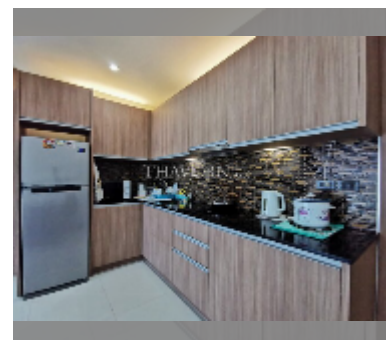

Condo for sale 1 bedroom 51 m² in Nam Talay Condominium, Pattaya

฿ 2,310,000

UNIT PARAMETERS:

UID	FS-242897
quota	foreign quota
type	1 bedroom
size	51m ²
floor	3
view	city view
quality	good
equipment: furniture, air conditioner, television, washing-machine, refrigerator	

Chill zone: garden, rooftop chillout.

Health zone: gym, massage.

Other: reception, lobby, CCTV, security, minimart, laundry, room service.

[details](#)