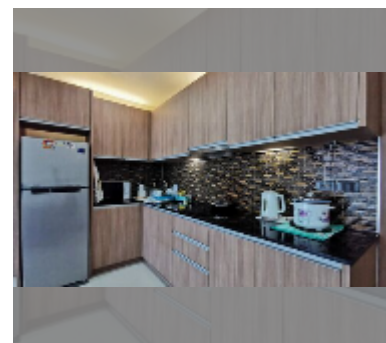

Condo for sale 1 bedroom 51 m² in Nam Talay Condominium, Pattaya

฿ 2,310,000

UNIT PARAMETERS:

UID	FS-242897
quota	foreign quota
type	1 bedroom
size	51m²
floor	3
view	city view
quality	good
equipment: furniture, air conditioner, television, washing-machine, refrigerator	

PROJECT PARAMETERS:

district	Na Jomtien
buildings	1
floors	13
built in	2014

FACILITIES:

General information: resort, meters to beach: 50, minutes to beach: 2, open parking.

Swimming pool: swimming pool, kids pool, jacuzzi.

Chill zone: garden, rooftop chillout.

Health zone: gym, massage.

Other: reception, lobby, CCTV, security, minimart, laundry, room service.