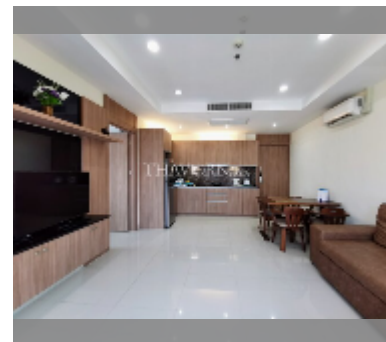

Condo for sale 1 bedroom 51 m² in Nam Talay Condominium, Pattaya

฿ 2,310,000

UNIT PARAMETERS:

UID	FS-242897
quota	foreign quota
type	1 bedroom
size	51m²
floor	3
view	city view
quality	good
equipment: furniture, air conditioner, television, washing-machine, refrigerator	

PROJECT PARAMETERS:

district	Na Jomtien
buildings	1
floors	13
built in	2014

FACILITIES:

General information: resort, meters to beach: 50, minutes to beach: 2, open parking.

Swimming pool: swimming pool, kids pool, jacuzzi.

Chill zone: garden, rooftop chillout.

Health zone: gym, massage.

Other: reception, lobby, CCTV, security, minimart, laundry, room service.