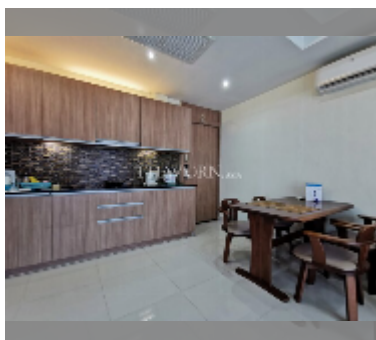

Condo for sale 1 bedroom 51 m² in Nam Talay Condominium, Pattaya

฿ 2,310,000

UNIT PARAMETERS:

UID	FS-242897
quota	foreign quota
type	1 bedroom
size	51m²
floor	3
view	city view
quality	good
equipment: furniture, air conditioner, television, washing-machine, refrigerator	

PROJECT PARAMETERS:

district	Na Jomtien
buildings	1
floors	13
built in	2014

FACILITIES:

General information: resort, meters to beach: 50, minutes to beach: 2, open parking.

Swimming pool: swimming pool, kids pool, jacuzzi.

Chill zone: garden, rooftop chillout.

Health zone: gym, massage.

Other: reception, lobby, CCTV, security, minimart, laundry, room service.