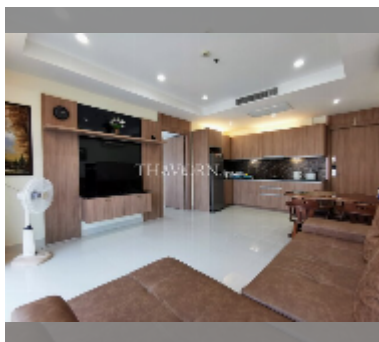

Condo for sale 1 bedroom 51 m² in Nam Talay Condominium, Pattaya

฿ 2,310,000

UNIT PARAMETERS:

UID	FS-242897
quota	foreign quota
type	1 bedroom
size	51m²
floor	3
view	city view
quality	good
equipment: furniture, air conditioner, television, washing-machine, refrigerator	

PROJECT PARAMETERS:

district	Na Jomtien
buildings	1
floors	13
built in	2014

FACILITIES:

General information: resort, meters to beach: 50, minutes to beach: 2, open parking.

Swimming pool: swimming pool, kids pool, jacuzzi.

Chill zone: garden, rooftop chillout.

Health zone: gym, massage.

Other: reception, lobby, CCTV, security, minimart, laundry, room service.