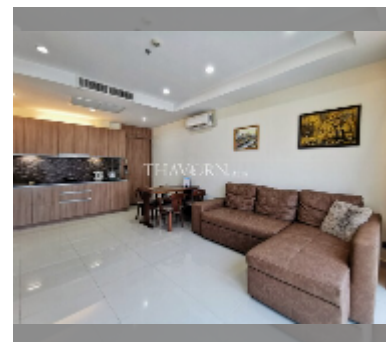

Condo for sale 1 bedroom 51 m² in Nam Talay Condominium, Pattaya

฿ 2,310,000

UNIT PARAMETERS:

UID	FS-242897
quota	foreign quota
type	1 bedroom
size	51m²
floor	3
view	city view
quality	good
equipment: furniture, air conditioner, television, washing-machine, refrigerator	

PROJECT PARAMETERS:

district	Na Jomtien
buildings	1
floors	13
built in	2014

FACILITIES:

General information: resort, meters to beach: 50, minutes to beach: 2, open parking.

Swimming pool: swimming pool, kids pool, jacuzzi.

Chill zone: garden, rooftop chillout.

Health zone: gym, massage.

Other: reception, lobby, CCTV, security, minimart, laundry, room service.