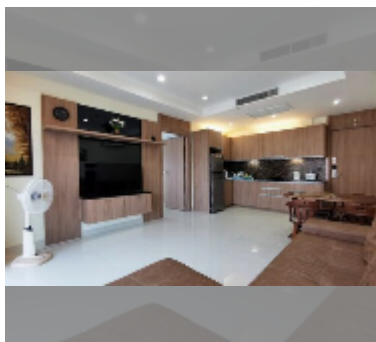

Condo for sale 1 bedroom 51 m² in Nam Talay Condominium, Pattaya

฿ 2,310,000

UNIT PARAMETERS:

UID	FS-242897
quota	foreign quota
type	1 bedroom
size	51m ²
floor	3
view	city view
quality	good
equipment: furniture, air conditioner, television, washing-machine, refrigerator	

Chill zone: garden, rooftop chillout.

Health zone: gym, massage.

Other: reception, lobby, CCTV, security, minimart, laundry, room service.

[details](#)