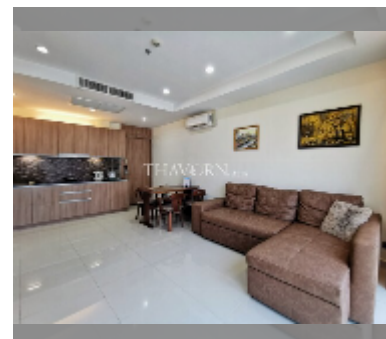

Condo for sale 1 bedroom 51 m² in Nam Talay Condominium, Pattaya

฿ 2,310,000

UNIT PARAMETERS:

UID	FS-242897
quota	foreign quota
type	1 bedroom
size	51m²
floor	3
view	city view
quality	good
equipment: furniture, air conditioner, television, washing-machine, refrigerator	

PROJECT PARAMETERS:

district	Na Jomtien
buildings	1
floors	13
built in	2014

FACILITIES:

General information: resort, meters to beach: 50, minutes to beach: 2, open parking.

Swimming pool: swimming pool, kids pool, jacuzzi.

Chill zone: garden, rooftop chillout.

Health zone: gym, massage.

Other: reception, lobby, CCTV, security, minimart, laundry, room service.