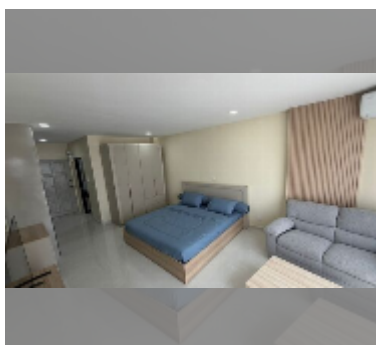

Condo for sale studio 31 m² in View Talay 1, Pattaya

฿ 1,595,000

UNIT PARAMETERS:

UID	FS-242895
quota	company ownership
type	studio
size	31m ²
floor	7
view	city view
quality	good
equipment: furniture, air conditioner, television, refrigerator	
online viewing	yes

Chill zone: garden.

Health zone: massage.

Other: lobby, CCTV, security, minimart, laundry, room service.

details