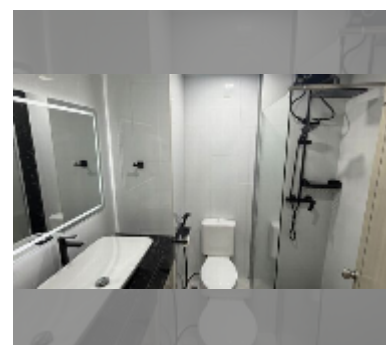

Condo for sale studio 31 m² in View Talay 1, Pattaya

฿ 1,595,000

UNIT PARAMETERS:

UID	FS-242895
quota	company ownership
type	studio
size	31m ²
floor	7
view	city view
quality	good
equipment: furniture, air conditioner, television, refrigerator	
online viewing	yes

Chill zone: garden.

Health zone: massage.

Other: lobby, CCTV, security, minimart, laundry, room service.

details