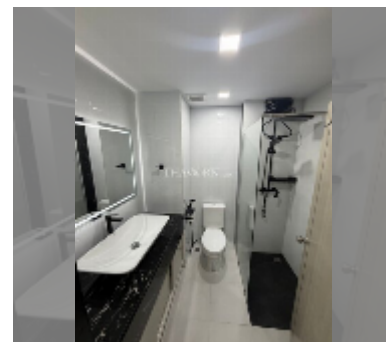

Condo for sale studio 31 m² in View Talay 1, Pattaya

฿ 1,595,000

UNIT PARAMETERS:

UID	FS-242895
quota	company ownership
type	studio
size	31m²
floor	7
view	city view
quality	good
equipment: furniture, air conditioner, television, refrigerator	

PROJECT PARAMETERS:

district	Thappraya
buildings	2
floors	15
built in	1997
maintenance	฿ 7,440/year

FACILITIES:

General information: highrise, meters to beach: 600, minutes to beach: 10, open parking.

Swimming pool: swimming pool, kids pool.

Chill zone: garden.

Health zone: massage.

Other: lobby, CCTV, security, minimart, laundry, room service.