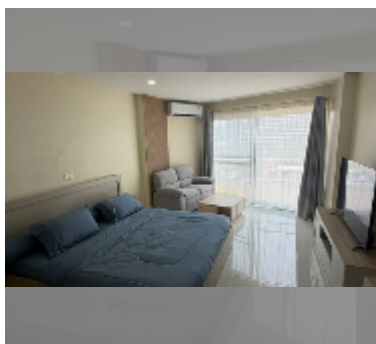

Condo for sale studio 31 m² in View Talay 1, Pattaya

฿ 1,595,000

UNIT PARAMETERS:

UID	FS-242895
quota	company ownership
type	studio
size	31m ²
floor	7
view	city view
quality	good
equipment: furniture, air conditioner, television, refrigerator	

PROJECT PARAMETERS:

district	Thappraya
buildings	2
floors	15
built in	1997
maintenance	฿ 7,440/year

FACILITIES:

General information: highrise, meters to beach: 600, minutes to beach: 10, open parking.

Swimming pool: swimming pool, kids pool.

Chill zone: garden.

Health zone: massage.

Other: lobby, CCTV, security, minimart, laundry, room service.

details