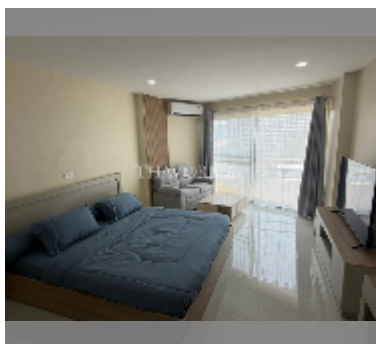

Condo for sale studio 31 m² in View Talay 1, Pattaya

฿ 1,595,000

UNIT PARAMETERS:

UID	FS-242895
quota	company ownership
type	studio
size	31m²
floor	7
view	city view
quality	good
equipment: furniture, air conditioner, television, refrigerator	

PROJECT PARAMETERS:

district	Thappraya
buildings	2
floors	15
built in	1997
maintenance	฿ 7,440/year

FACILITIES:

General information: highrise, meters to beach: 600, minutes to beach: 10, open parking.

Swimming pool: swimming pool, kids pool.

Chill zone: garden.

Health zone: massage.

Other: lobby, CCTV, security, minimart, laundry, room service.