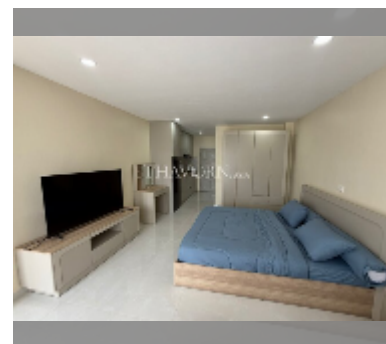

Condo for sale studio 31 m² in View Talay 1, Pattaya

฿ 1,595,000

UNIT PARAMETERS:

UID	FS-242895
quota	company ownership
type	studio
size	31m²
floor	7
view	city view
quality	good
equipment: furniture, air conditioner, television, refrigerator	

PROJECT PARAMETERS:

district	Thappraya
buildings	2
floors	15
built in	1997
maintenance	฿ 7,440/year

FACILITIES:

General information: highrise, meters to beach: 600, minutes to beach: 10, open parking.

Swimming pool: swimming pool, kids pool.

Chill zone: garden.

Health zone: massage.

Other: lobby, CCTV, security, minimart, laundry, room service.