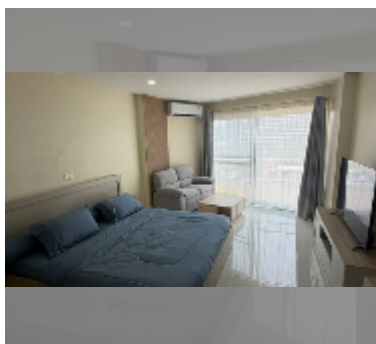

## Condo for sale studio 31 m<sup>2</sup> in View Talay 1, Pattaya

**฿ 1,595,000**

**UNIT PARAMETERS:**

UID	FS-242895
quota	company ownership
type	studio
size	31m <sup>2</sup>
floor	7
view	city view
quality	good
equipment: furniture, air conditioner, television, refrigerator	
online viewing	yes

Swimming pool: swimming pool, kids pool.

Chill zone: garden.

Health zone: massage.

Other: lobby, CCTV, security, minimart, laundry, room service.

details