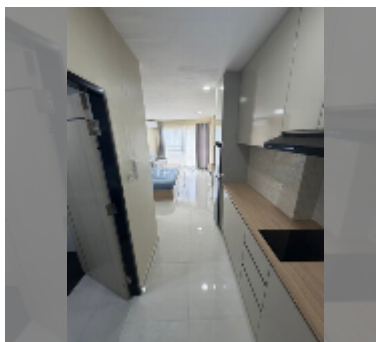

Condo for sale studio 31 m² in View Talay 1, Pattaya

฿ 1,595,000

UNIT PARAMETERS:

UID	FS-242895
quota	company ownership
type	studio
size	31m²
floor	7
view	city view
quality	good
equipment: furniture, air conditioner, television, refrigerator	

PROJECT PARAMETERS:

district	Thappraya
buildings	2
floors	15
built in	1997
maintenance	฿ 7,440/year

FACILITIES:

General information: highrise, meters to beach: 600, minutes to beach: 10, open parking.

Swimming pool: swimming pool, kids pool.

Chill zone: garden.

Health zone: massage.

Other: lobby, CCTV, security, minimart, laundry, room service.