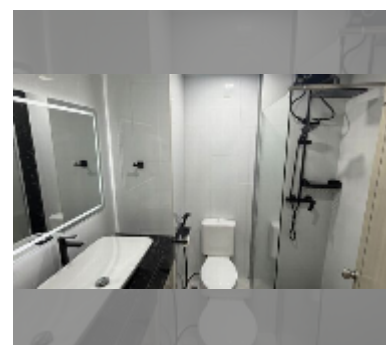

Condo for sale studio 31 m² in View Talay 1, Pattaya

฿ 1,595,000

UNIT PARAMETERS:

UID	FS-242895
quota	company ownership
type	studio
size	31m ²
floor	7
view	city view
quality	good
equipment: furniture, air conditioner, television, refrigerator	

Chill zone: garden.

Health zone: massage.

Other: lobby, CCTV, security, minimart, laundry, room service.

details