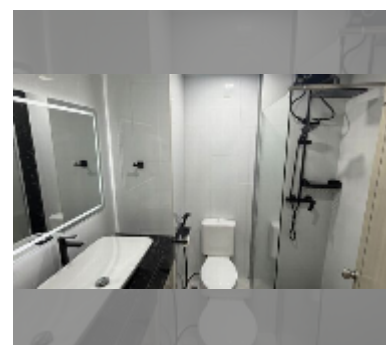

## Condo for sale studio 31 m<sup>2</sup> in View Talay 1, Pattaya

**฿ 1,595,000**

**UNIT PARAMETERS:**

UID	FS-242895
quota	company ownership
type	studio
size	31m <sup>2</sup>
floor	7
view	city view
quality	good
equipment: furniture, air conditioner, television, refrigerator	
online viewing	yes

Swimming pool: swimming pool, kids pool.

Chill zone: garden.

Health zone: massage.

Other: lobby, CCTV, security, minimart, laundry, room service.

details