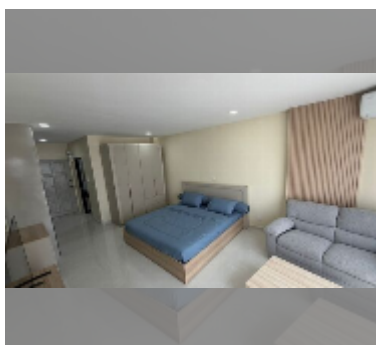

## Condo for sale studio 31 m<sup>2</sup> in View Talay 1, Pattaya

**฿ 1,595,000**

**UNIT PARAMETERS:**

UID	FS-242895
quota	company ownership
type	studio
size	31m <sup>2</sup>
floor	7
view	city view
quality	good
equipment: furniture, air conditioner, television, refrigerator	
online viewing	yes

Swimming pool: swimming pool, kids pool.

Chill zone: garden.

Health zone: massage.

Other: lobby, CCTV, security, minimart, laundry, room service.

details