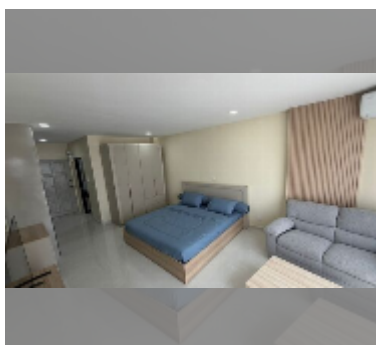

Condo for sale studio 31 m² in View Talay 1, Pattaya

฿ 1,595,000

UNIT PARAMETERS:

UID	FS-242895
quota	company ownership
type	studio
size	31m ²
floor	7
view	city view
quality	good
equipment: furniture, air conditioner, television, refrigerator	

Chill zone: garden.

Health zone: massage.

Other: lobby, CCTV, security, minimart, laundry, room service.

details