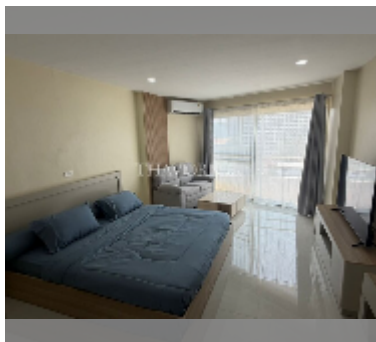

Condo for sale studio 31 m² in View Talay 1, Pattaya

฿ 1,595,000

UNIT PARAMETERS:

UID	FS-242895
quota	company ownership
type	studio
size	31m ²
floor	7
view	city view
quality	good
equipment: furniture, air conditioner, television, refrigerator	

PROJECT PARAMETERS:

district	Thappraya
buildings	2
floors	15
built in	1997
maintenance	฿ 7,440/year

FACILITIES:

General information: highrise, meters to beach: 600, minutes to beach: 10, open parking.

Swimming pool: swimming pool, kids pool.

Chill zone: garden.

Health zone: massage.

Other: lobby, CCTV, security, minimart, laundry, room service.

details