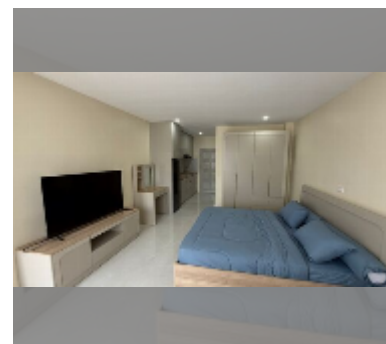

## Condo for sale studio 31 m<sup>2</sup> in View Talay 1, Pattaya

**฿ 1,595,000**

**UNIT PARAMETERS:**

UID	FS-242895
quota	company ownership
type	studio
size	31m <sup>2</sup>
floor	7
view	city view
quality	good
equipment: furniture, air conditioner, television, refrigerator	
online viewing	yes

Swimming pool: swimming pool, kids pool.

Chill zone: garden.

Health zone: massage.

Other: lobby, CCTV, security, minimart, laundry, room service.

details