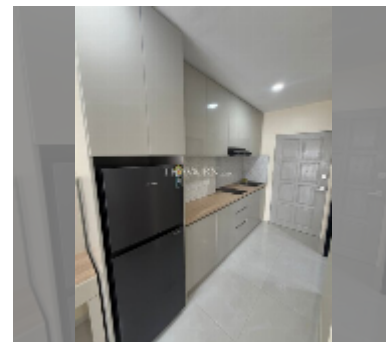

Condo for sale studio 31 m² in View Talay 1, Pattaya

฿ 1,595,000

UNIT PARAMETERS:

UID	FS-242895
quota	company ownership
type	studio
size	31m²
floor	7
view	city view
quality	good
equipment: furniture, air conditioner, television, refrigerator	

PROJECT PARAMETERS:

district	Thappraya
buildings	2
floors	15
built in	1997
maintenance	฿ 7,440/year

FACILITIES:

General information: highrise, meters to beach: 600, minutes to beach: 10, open parking.

Swimming pool: swimming pool, kids pool.

Chill zone: garden.

Health zone: massage.

Other: lobby, CCTV, security, minimart, laundry, room service.