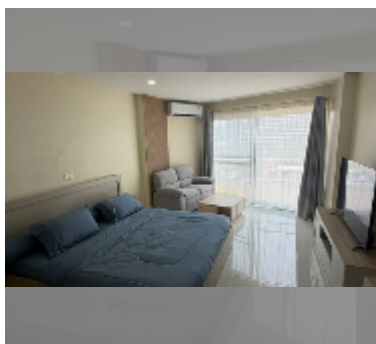

Condo for sale studio 31 m² in View Talay 1, Pattaya

฿ 1,595,000

UNIT PARAMETERS:

UID	FS-242895
quota	company ownership
type	studio
size	31m ²
floor	7
view	city view
quality	good
equipment: furniture, air conditioner, television, refrigerator	
online viewing	yes

PROJECT PARAMETERS:

district	Thappraya
buildings	2
floors	15
built in	1997
maintenance	฿ 7,440/year

FACILITIES:

General information: highrise, meters to beach: 600, minutes to beach: 10, open parking.

Swimming pool: swimming pool, kids pool.

Chill zone: garden.

Health zone: massage.

Other: lobby, CCTV, security, minimart, laundry, room service.

details