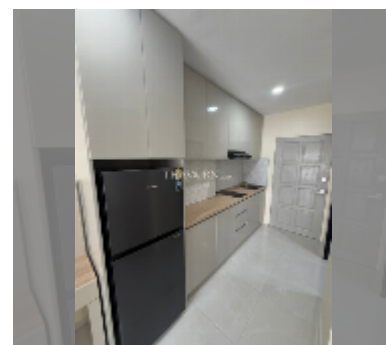

Condo for sale studio 31 m² in View Talay 1, Pattaya

฿ 1,595,000

UNIT PARAMETERS:

UID	FS-242895
quota	company ownership
type	studio
size	31m²
floor	7
view	city view
quality	good
equipment: furniture, air conditioner, television, refrigerator	

PROJECT PARAMETERS:

district	Thappraya
buildings	2
floors	15
built in	1997
maintenance	฿ 7,440/year

FACILITIES:

General information: highrise, meters to beach: 600, minutes to beach: 10, open parking.

Swimming pool: swimming pool, kids pool.

Chill zone: garden.

Health zone: massage.

Other: lobby, CCTV, security, minimart, laundry, room service.