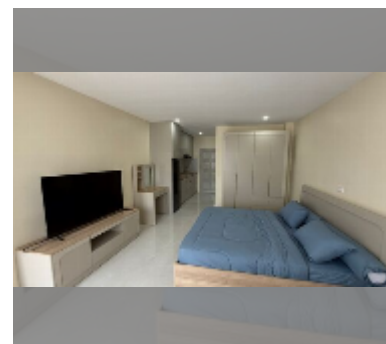

Condo for sale studio 31 m² in View Talay 1, Pattaya

฿ 1,595,000

UNIT PARAMETERS:

UID	FS-242895
quota	company ownership
type	studio
size	31m ²
floor	7
view	city view
quality	good
equipment: furniture, air conditioner, television, refrigerator	

Chill zone: garden.

Health zone: massage.

Other: lobby, CCTV, security, minimart, laundry, room service.

details