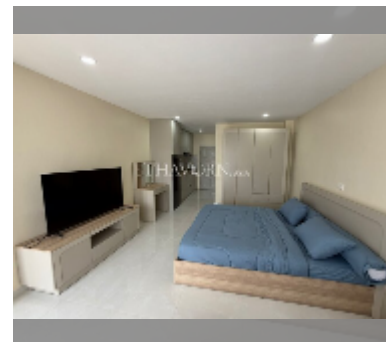

Condo for sale studio 31 m² in View Talay 1, Pattaya

฿ 1,595,000

UNIT PARAMETERS:

UID	FS-242895
quota	company ownership
type	studio
size	31m²
floor	7
view	city view
quality	good
equipment: furniture, air conditioner, television, refrigerator	

PROJECT PARAMETERS:

district	Thappraya
buildings	2
floors	15
built in	1997
maintenance	฿ 7,440/year

FACILITIES:

General information: highrise, meters to beach: 600, minutes to beach: 10, open parking.

Swimming pool: swimming pool, kids pool.

Chill zone: garden.

Health zone: massage.

Other: lobby, CCTV, security, minimart, laundry, room service.