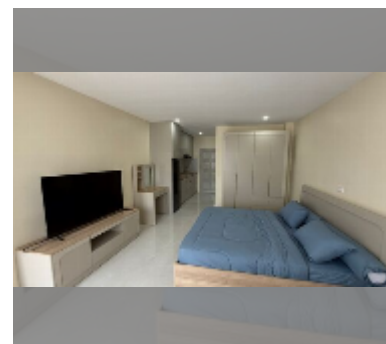

Condo for sale studio 31 m² in View Talay 1, Pattaya

฿ 1,595,000

UNIT PARAMETERS:

UID	FS-242895
quota	company ownership
type	studio
size	31m ²
floor	7
view	city view
quality	good
equipment: furniture, air conditioner, television, refrigerator	
online viewing	yes

Chill zone: garden.

Health zone: massage.

Other: lobby, CCTV, security, minimart, laundry, room service.

details