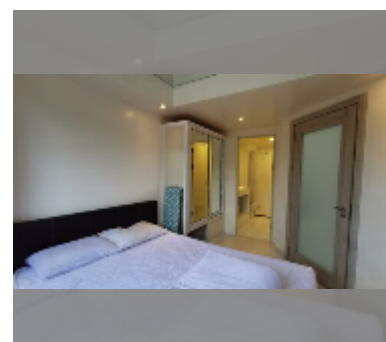

Condo for sale 1 bedroom 43 m² in Laguna Beach Resort, Pattaya

฿ 2,210,000

UNIT PARAMETERS:

UID	FS-242893
quota	foreign quota
type	1 bedroom
size	43m²
floor	1
view	city view

PROJECT PARAMETERS:

district	Jomtien
buildings	3
floors	8
built in	2015
maintenance	฿ 18,060/year

FACILITIES:

General information: resort, meters to beach: 500, underground parking.

Swimming pool: swimming pool, kids pool, water slides, waterfall, jacuzzi, sunbathing area, artificial beach.

Chill zone: chill zone, garden.

Health zone: gym.

Other: reception, clubhouse, kids playgarden, security, minimart, laundry.