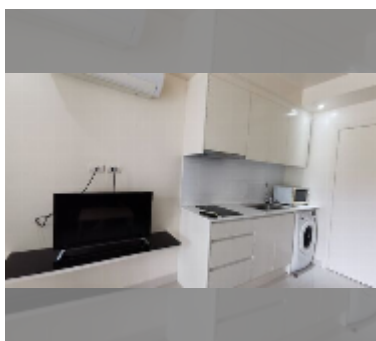

Condo for sale 1 bedroom 43 m² in Laguna Beach Resort, Pattaya

฿ 2,210,000

UNIT PARAMETERS:

UID	FS-242893
quota	foreign quota
type	1 bedroom
size	43m ²
floor	1
view	city view

PROJECT PARAMETERS:

district	Jomtien
buildings	3
floors	8
built in	2015
maintenance	฿ 18,060/year

Health zone: gym.

Other: reception, clubhouse, kids playgarden, security, minimart, laundry.

[details](#)