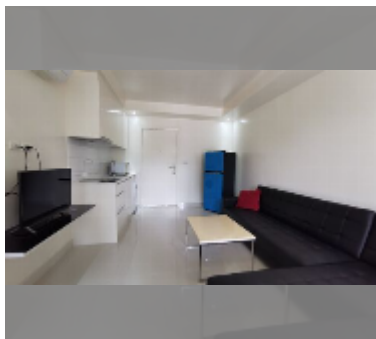

Condo for sale 1 bedroom 43 m² in Laguna Beach Resort, Pattaya

฿ 2,210,000

UNIT PARAMETERS:

UID	FS-242893
quota	foreign quota
type	1 bedroom
size	43m ²
floor	1
view	city view

PROJECT PARAMETERS:

district	Jomtien
buildings	3
floors	8
built in	2015
maintenance	฿ 18,060/year

Health zone: gym.

Other: reception, clubhouse, kids playgarden, security, minimart, laundry.

[details](#)