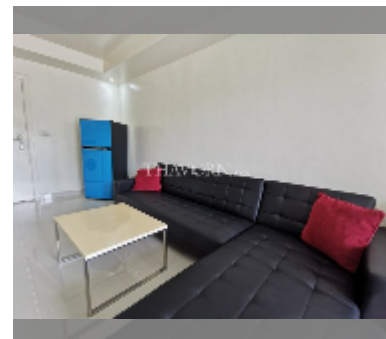

Condo for sale 1 bedroom 43 m² in Laguna Beach Resort, Pattaya

฿ 2,210,000

UNIT PARAMETERS:

UID	FS-242893
quota	foreign quota
type	1 bedroom
size	43m²
floor	1
view	city view

PROJECT PARAMETERS:

district	Jomtien
buildings	3
floors	8
built in	2015
maintenance	฿ 18,060/year

FACILITIES:

General information: resort, meters to beach: 500, underground parking.

Swimming pool: swimming pool, kids pool, water slides, waterfall, jacuzzi, sunbathing area, artificial beach.

Chill zone: chill zone, garden.

Health zone: gym.

Other: reception, clubhouse, kids playgarden, security, minimart, laundry.