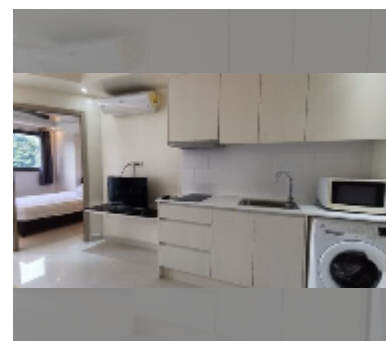

Condo for sale 1 bedroom 43 m² in Laguna Beach Resort, Pattaya

฿ 2,210,000

UNIT PARAMETERS:

UID	FS-242893
quota	foreign quota
type	1 bedroom
size	43m ²
floor	1
view	city view

PROJECT PARAMETERS:

district	Jomtien
buildings	3
floors	8
built in	2015
maintenance	฿ 18,060/year

Health zone: gym.

Other: reception, clubhouse, kids playgarden, security, minimart, laundry.

[details](#)