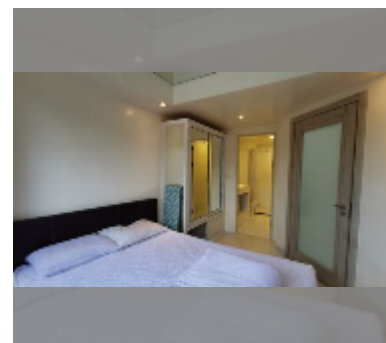

Condo for sale 1 bedroom 43 m² in Laguna Beach Resort, Pattaya

฿ 2,210,000

UNIT PARAMETERS:

UID	FS-242893
quota	foreign quota
type	1 bedroom
size	43m²
floor	1
view	city view

PROJECT PARAMETERS:

district	Jomtien
buildings	3
floors	8
built in	2015
maintenance	฿ 18,060/year

FACILITIES:

General information: resort, meters to beach: 500, underground parking.

Swimming pool: swimming pool, kids pool, water slides, waterfall, jacuzzi, sunbathing area, artificial beach.

Chill zone: chill zone, garden.

Health zone: gym.

Other: reception, clubhouse, kids playgarden, security, minimart, laundry.