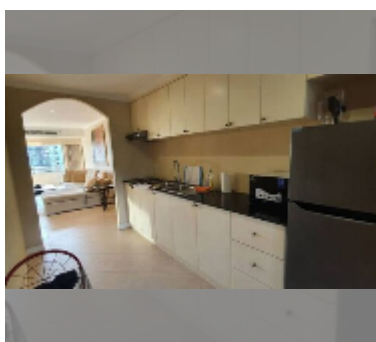

Condo for sale 1 bedroom 85 m² in Executive Residence 3, Pattaya

฿ 3,940,000

UNIT PARAMETERS:

UID	FS-242889
quota	foreign quota
type	1 bedroom
size	85m²
floor	5
view	pool view
equipment: furniture, air conditioner, television, washing-machine, refrigerator	

PROJECT PARAMETERS:

district	Pratumnak
buildings	1
floors	7
built in	2011
maintenance	฿ 40,800/year

FACILITIES:

General information: lowrise, underground parking, open parking.

Swimming pool: swimming pool.

Chill zone: chill zone, garden.

Health zone: gym.

Other: lobby, CCTV, security, laundry.