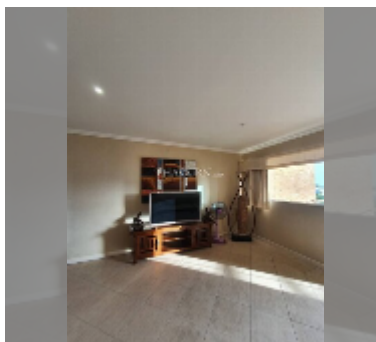

Condo for sale 1 bedroom 85 m² in Executive Residence 3, Pattaya

฿ 3,940,000

UNIT PARAMETERS:

UID	FS-242889
quota	foreign quota
type	1 bedroom
size	85m²
floor	5
view	pool view
equipment: furniture, air conditioner, television, washing-machine, refrigerator	

PROJECT PARAMETERS:

district	Pratumnak
buildings	1
floors	7
built in	2011
maintenance	฿ 40,800/year

FACILITIES:

General information: lowrise, underground parking, open parking.

Swimming pool: swimming pool.

Chill zone: chill zone, garden.

Health zone: gym.

Other: lobby, CCTV, security, laundry.