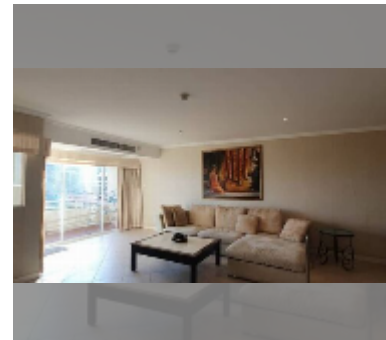

Condo for sale 1 bedroom 85 m² in Executive Residence 3, Pattaya

฿ 3,940,000

UNIT PARAMETERS:

UID	FS-242889
quota	foreign quota
type	1 bedroom
size	85m²
floor	5
view	pool view
equipment: furniture, air conditioner, television, washing-machine, refrigerator	

PROJECT PARAMETERS:

district	Pratumnak
buildings	1
floors	7
built in	2011
maintenance	฿ 40,800/year

FACILITIES:

General information: lowrise, underground parking, open parking.

Swimming pool: swimming pool.

Chill zone: chill zone, garden.

Health zone: gym.

Other: lobby, CCTV, security, laundry.