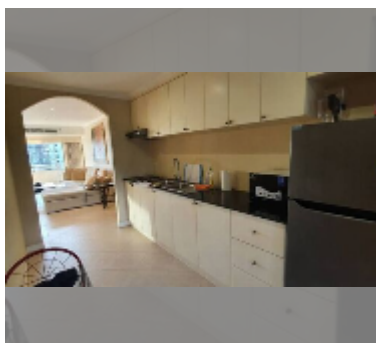

Condo for sale 1 bedroom 85 m² in Executive Residence 3, Pattaya

฿ 3,940,000

UNIT PARAMETERS:

UID	FS-242889
quota	foreign quota
type	1 bedroom
size	85m²
floor	5
view	pool view
equipment: furniture, air conditioner, television, washing-machine, refrigerator	

PROJECT PARAMETERS:

district	Pratumnak
buildings	1
floors	7
built in	2011
maintenance	฿ 40,800/year

FACILITIES:

General information: lowrise, underground parking, open parking.

Swimming pool: swimming pool.

Chill zone: chill zone, garden.

Health zone: gym.

Other: lobby, CCTV, security, laundry.