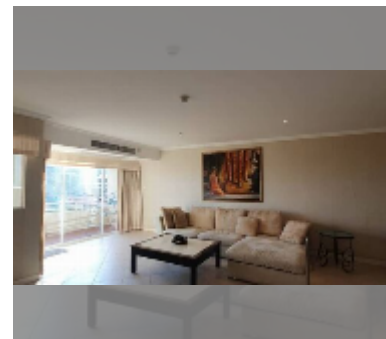

Condo for sale 1 bedroom 85 m² in Executive Residence 3, Pattaya

฿ 3,940,000

UNIT PARAMETERS:

UID	FS-242889
quota	foreign quota
type	1 bedroom
size	85m²
floor	5
view	pool view
equipment: furniture, air conditioner, television, washing-machine, refrigerator	

PROJECT PARAMETERS:

district	Pratumnak
buildings	1
floors	7
built in	2011
maintenance	฿ 40,800/year

FACILITIES:

General information: lowrise, underground parking, open parking.

Swimming pool: swimming pool.

Chill zone: chill zone, garden.

Health zone: gym.

Other: lobby, CCTV, security, laundry.