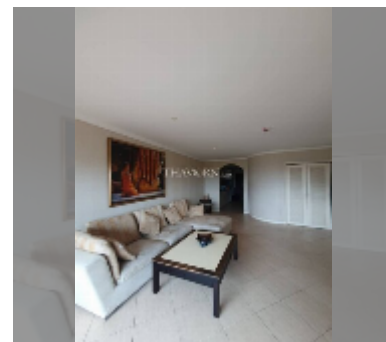

Condo for sale 1 bedroom 85 m² in Executive Residence 3, Pattaya

฿ 3,940,000

UNIT PARAMETERS:

UID	FS-242889
quota	foreign quota
type	1 bedroom
size	85m²
floor	5
view	pool view
equipment: furniture, air conditioner, television, washing-machine, refrigerator	

PROJECT PARAMETERS:

district	Pratumnak
buildings	1
floors	7
built in	2011
maintenance	฿ 40,800/year

FACILITIES:

General information: lowrise, underground parking, open parking.

Swimming pool: swimming pool.

Chill zone: chill zone, garden.

Health zone: gym.

Other: lobby, CCTV, security, laundry.