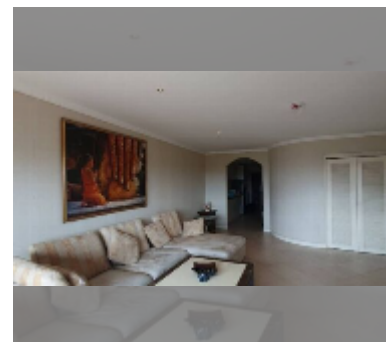

Condo for sale 1 bedroom 85 m² in Executive Residence 3, Pattaya

฿ 3,940,000

UNIT PARAMETERS:

UID	FS-242889
quota	foreign quota
type	1 bedroom
size	85m²
floor	5
view	pool view
equipment: furniture, air conditioner, television, washing-machine, refrigerator	

PROJECT PARAMETERS:

district	Pratumnak
buildings	1
floors	7
built in	2011
maintenance	฿ 40,800/year

FACILITIES:

General information: lowrise, underground parking, open parking.

Swimming pool: swimming pool.

Chill zone: chill zone, garden.

Health zone: gym.

Other: lobby, CCTV, security, laundry.