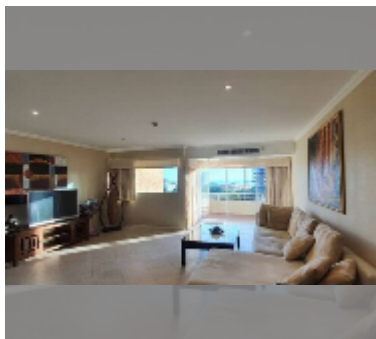

Condo for sale 1 bedroom 85 m² in Executive Residence 3, Pattaya

฿ 3,940,000

UNIT PARAMETERS:

UID	FS-242889
quota	foreign quota
type	1 bedroom
size	85m²
floor	5
view	pool view
equipment: furniture, air conditioner, television, washing-machine, refrigerator	

PROJECT PARAMETERS:

district	Pratumnak
buildings	1
floors	7
built in	2011
maintenance	฿ 40,800/year

FACILITIES:

General information: lowrise, underground parking, open parking.

Swimming pool: swimming pool.

Chill zone: chill zone, garden.

Health zone: gym.

Other: lobby, CCTV, security, laundry.