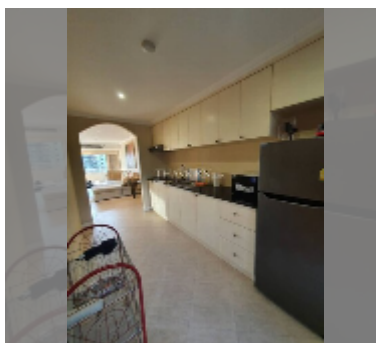

Condo for sale 1 bedroom 85 m² in Executive Residence 3, Pattaya

฿ 3,940,000

UNIT PARAMETERS:

UID	FS-242889
quota	foreign quota
type	1 bedroom
size	85m²
floor	5
view	pool view
equipment: furniture, air conditioner, television, washing-machine, refrigerator	

PROJECT PARAMETERS:

district	Pratumnak
buildings	1
floors	7
built in	2011
maintenance	฿ 40,800/year

FACILITIES:

General information: lowrise, underground parking, open parking.

Swimming pool: swimming pool.

Chill zone: chill zone, garden.

Health zone: gym.

Other: lobby, CCTV, security, laundry.