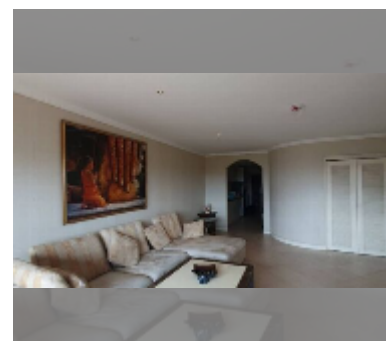

Condo for sale 1 bedroom 85 m² in Executive Residence 3, Pattaya

฿ 3,940,000

UNIT PARAMETERS:

UID	FS-242889
quota	foreign quota
type	1 bedroom
size	85m²
floor	5
view	pool view
equipment: furniture, air conditioner, television, washing-machine, refrigerator	

PROJECT PARAMETERS:

district	Pratumnak
buildings	1
floors	7
built in	2011
maintenance	฿ 40,800/year

FACILITIES:

General information: lowrise, underground parking, open parking.

Swimming pool: swimming pool.

Chill zone: chill zone, garden.

Health zone: gym.

Other: lobby, CCTV, security, laundry.