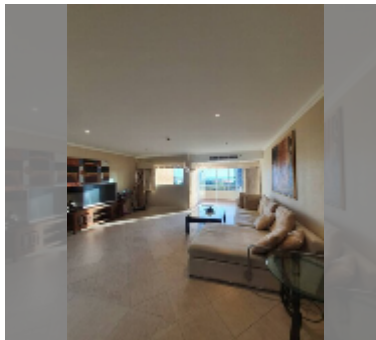

Condo for sale 1 bedroom 85 m² in Executive Residence 3, Pattaya

฿ 3,940,000

UNIT PARAMETERS:

UID	FS-242889
quota	foreign quota
type	1 bedroom
size	85m²
floor	5
view	pool view
equipment: furniture, air conditioner, television, washing-machine, refrigerator	

PROJECT PARAMETERS:

district	Pratumnak
buildings	1
floors	7
built in	2011
maintenance	฿ 40,800/year

FACILITIES:

General information: lowrise, underground parking, open parking.

Swimming pool: swimming pool.

Chill zone: chill zone, garden.

Health zone: gym.

Other: lobby, CCTV, security, laundry.