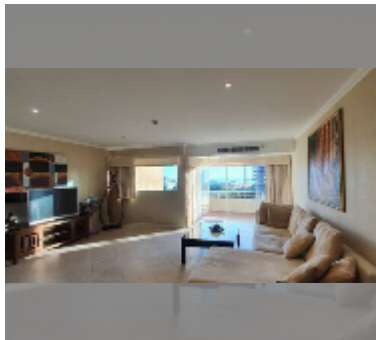

Condo for sale 1 bedroom 85 m² in Executive Residence 3, Pattaya

฿ 3,940,000

UNIT PARAMETERS:

UID	FS-242889
quota	foreign quota
type	1 bedroom
size	85m²
floor	5
view	pool view
equipment: furniture, air conditioner, television, washing-machine, refrigerator	

PROJECT PARAMETERS:

district	Pratumnak
buildings	1
floors	7
built in	2011
maintenance	฿ 40,800/year

FACILITIES:

General information: lowrise, underground parking, open parking.

Swimming pool: swimming pool.

Chill zone: chill zone, garden.

Health zone: gym.

Other: lobby, CCTV, security, laundry.