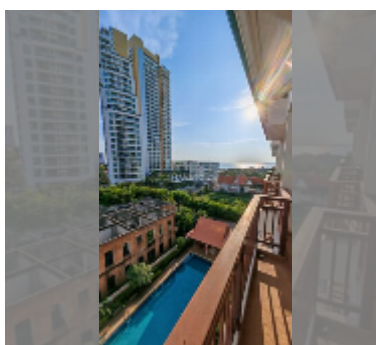

## Condo for sale studio 45 m<sup>2</sup> in Emerald Palace, Pattaya

**฿ 2,520,000**

**UNIT PARAMETERS:**

UID	FS-242888
quota	foreign quota
type	studio
size	45m <sup>2</sup>
floor	6
view	city view
quality	good
equipment: furniture, air conditioner, television, refrigerator	

Health zone: gym, sauna.

Other: lobby, CCTV, security.

details