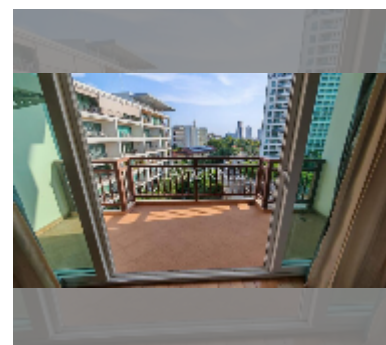

Condo for sale studio 45 m² in Emerald Palace, Pattaya

฿ 2,520,000

UNIT PARAMETERS:

UID	FS-242888
quota	foreign quota
type	studio
size	45m²
floor	6
view	city view
quality	good
equipment: furniture, air conditioner, television, refrigerator	

PROJECT PARAMETERS:

district	Pratumnak
buildings	1
floors	7
built in	2010

FACILITIES:

General information: boutique, underground parking, open parking.

Swimming pool: swimming pool.

Chill zone: chill zone, garden.

Health zone: gym, sauna.

Other: lobby, CCTV, security.