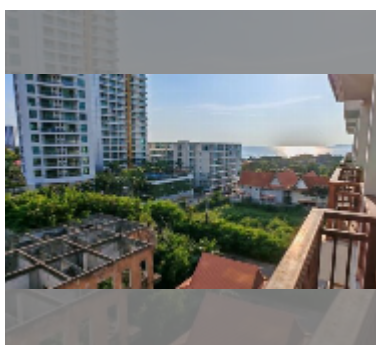

Condo for sale studio 45 m² in Emerald Palace, Pattaya

฿ 2,520,000

UNIT PARAMETERS:

UID	FS-242888
quota	foreign quota
type	studio
size	45m²
floor	6
view	city view
quality	good
equipment: furniture, air conditioner, television, refrigerator	

PROJECT PARAMETERS:

district	Pratumnak
buildings	1
floors	7
built in	2010

FACILITIES:

General information: boutique, underground parking, open parking.

Swimming pool: swimming pool.

Chill zone: chill zone, garden.

Health zone: gym, sauna.

Other: lobby, CCTV, security.