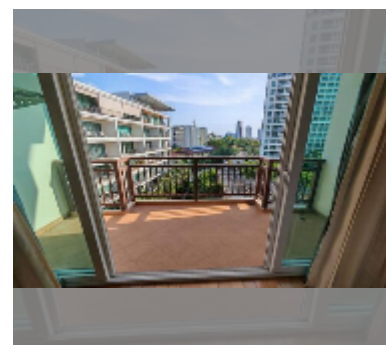

Condo for sale studio 45 m² in Emerald Palace, Pattaya

฿ 2,520,000

UNIT PARAMETERS:

UID	FS-242888
quota	foreign quota
type	studio
size	45m²
floor	6
view	city view
quality	good
equipment: furniture, air conditioner, television, refrigerator	

PROJECT PARAMETERS:

district	Pratumnak
buildings	1
floors	7
built in	2010

FACILITIES:

General information: boutique, underground parking, open parking.

Swimming pool: swimming pool.

Chill zone: chill zone, garden.

Health zone: gym, sauna.

Other: lobby, CCTV, security.