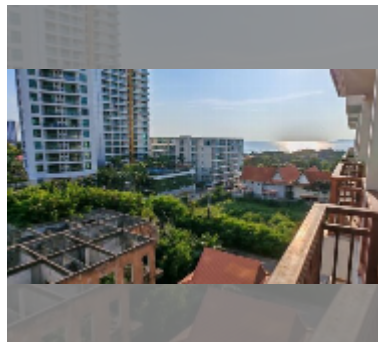

Condo for sale studio 45 m² in Emerald Palace, Pattaya

฿ 2,520,000

UNIT PARAMETERS:

UID	FS-242888
quota	foreign quota
type	studio
size	45m²
floor	6
view	city view
quality	good
equipment: furniture, air conditioner, television, refrigerator	

PROJECT PARAMETERS:

district	Pratumnak
buildings	1
floors	7
built in	2010

FACILITIES:

- General information: boutique, underground parking, open parking.
- Swimming pool: swimming pool.
- Chill zone: chill zone, garden.
- Health zone: gym, sauna.
- Other: lobby, CCTV, security.