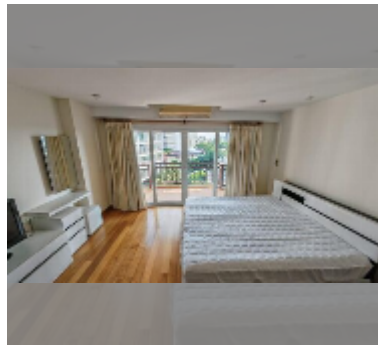

Condo for sale studio 45 m² in Emerald Palace, Pattaya

฿ 2,520,000

UNIT PARAMETERS:

UID	FS-242888
quota	foreign quota
type	studio
size	45m²
floor	6
view	city view
quality	good
equipment: furniture, air conditioner, television, refrigerator	

PROJECT PARAMETERS:

district	Pratumnak
buildings	1
floors	7
built in	2010

FACILITIES:

- General information: boutique, underground parking, open parking.
- Swimming pool: swimming pool.
- Chill zone: chill zone, garden.
- Health zone: gym, sauna.
- Other: lobby, CCTV, security.