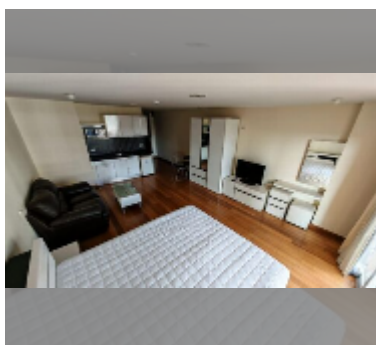

Condo for sale studio 45 m² in Emerald Palace, Pattaya

฿ 2,520,000

UNIT PARAMETERS:

UID	FS-242888
quota	foreign quota
type	studio
size	45m²
floor	6
view	city view
quality	good
equipment: furniture, air conditioner, television, refrigerator	

PROJECT PARAMETERS:

district	Pratumnak
buildings	1
floors	7
built in	2010

FACILITIES:

General information: boutique, underground parking, open parking.

Swimming pool: swimming pool.

Chill zone: chill zone, garden.

Health zone: gym, sauna.

Other: lobby, CCTV, security.