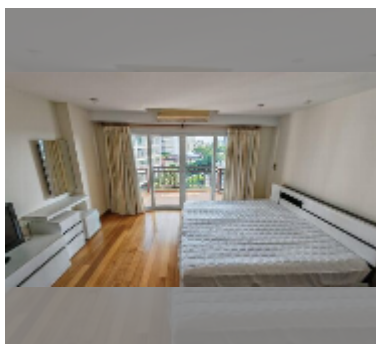

Condo for sale studio 45 m² in Emerald Palace, Pattaya

฿ 2,520,000

UNIT PARAMETERS:

UID	FS-242888
quota	foreign quota
type	studio
size	45m²
floor	6
view	city view
quality	good
equipment: furniture, air conditioner, television, refrigerator	

PROJECT PARAMETERS:

district	Pratumnak
buildings	1
floors	7
built in	2010

FACILITIES:

General information: boutique, underground parking, open parking.

Swimming pool: swimming pool.

Chill zone: chill zone, garden.

Health zone: gym, sauna.

Other: lobby, CCTV, security.