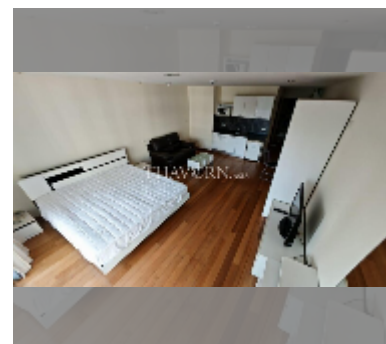

Condo for sale studio 45 m² in Emerald Palace, Pattaya

฿ 2,520,000

UNIT PARAMETERS:

UID	FS-242888
quota	foreign quota
type	studio
size	45m²
floor	6
view	city view
quality	good
equipment: furniture, air conditioner, television, refrigerator	

PROJECT PARAMETERS:

district	Pratumnak
buildings	1
floors	7
built in	2010

FACILITIES:

General information: boutique, underground parking, open parking.

Swimming pool: swimming pool.

Chill zone: chill zone, garden.

Health zone: gym, sauna.

Other: lobby, CCTV, security.