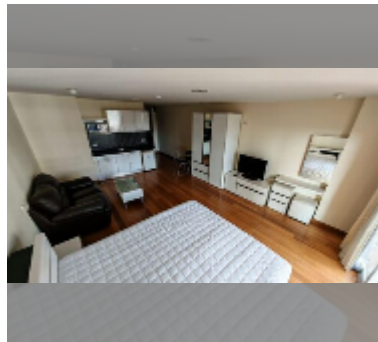

Condo for sale studio 45 m² in Emerald Palace, Pattaya

฿ 2,520,000

UNIT PARAMETERS:

UID	FS-242888
quota	foreign quota
type	studio
size	45m²
floor	6
view	city view
quality	good
equipment: furniture, air conditioner, television, refrigerator	

PROJECT PARAMETERS:

district	Pratumnak
buildings	1
floors	7
built in	2010

FACILITIES:

General information: boutique, underground parking, open parking.

Swimming pool: swimming pool.

Chill zone: chill zone, garden.

Health zone: gym, sauna.

Other: lobby, CCTV, security.