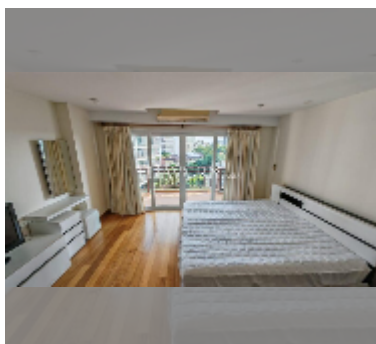

Condo for sale studio 45 m² in Emerald Palace, Pattaya

฿ 2,520,000

UNIT PARAMETERS:

UID	FS-242888
quota	foreign quota
type	studio
size	45m²
floor	6
view	city view
quality	good
equipment: furniture, air conditioner, television, refrigerator	

PROJECT PARAMETERS:

district	Pratumnak
buildings	1
floors	7
built in	2010

FACILITIES:

General information: boutique, underground parking, open parking.

Swimming pool: swimming pool.

Chill zone: chill zone, garden.

Health zone: gym, sauna.

Other: lobby, CCTV, security.