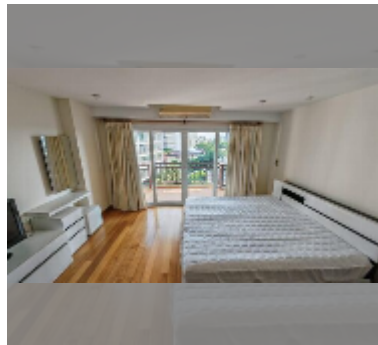

Condo for sale studio 45 m² in Emerald Palace, Pattaya

฿ 2,520,000

UNIT PARAMETERS:

UID	FS-242888
quota	foreign quota
type	studio
size	45m²
floor	6
view	city view
quality	good
equipment: furniture, air conditioner, television, refrigerator	

PROJECT PARAMETERS:

district	Pratumnak
buildings	1
floors	7
built in	2010

FACILITIES:

General information: boutique, underground parking, open parking.

Swimming pool: swimming pool.

Chill zone: chill zone, garden.

Health zone: gym, sauna.

Other: lobby, CCTV, security.