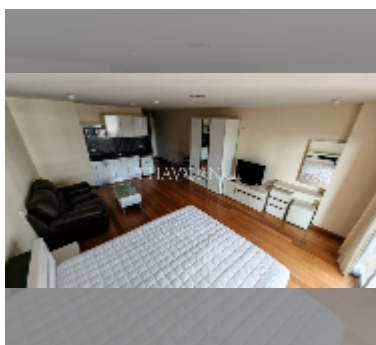

Condo for sale studio 45 m² in Emerald Palace, Pattaya

฿ 2,520,000

UNIT PARAMETERS:

UID	FS-242888
quota	foreign quota
type	studio
size	45m²
floor	6
view	city view
quality	good
equipment: furniture, air conditioner, television, refrigerator	

PROJECT PARAMETERS:

district	Pratumnak
buildings	1
floors	7
built in	2010

FACILITIES:

General information: boutique, underground parking, open parking.

Swimming pool: swimming pool.

Chill zone: chill zone, garden.

Health zone: gym, sauna.

Other: lobby, CCTV, security.