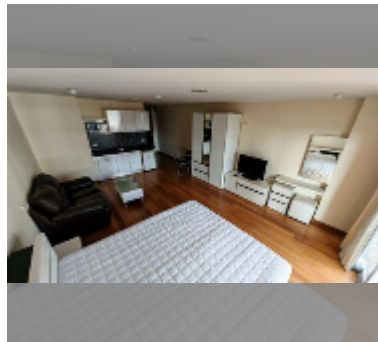

Condo for sale studio 45 m² in Emerald Palace, Pattaya

฿ 2,520,000

UNIT PARAMETERS:

UID	FS-242888
quota	foreign quota
type	studio
size	45m²
floor	6
view	city view
quality	good
equipment: furniture, air conditioner, television, refrigerator	

PROJECT PARAMETERS:

district	Pratumnak
buildings	1
floors	7
built in	2010

FACILITIES:

- General information: boutique, underground parking, open parking.
- Swimming pool: swimming pool.
- Chill zone: chill zone, garden.
- Health zone: gym, sauna.
- Other: lobby, CCTV, security.