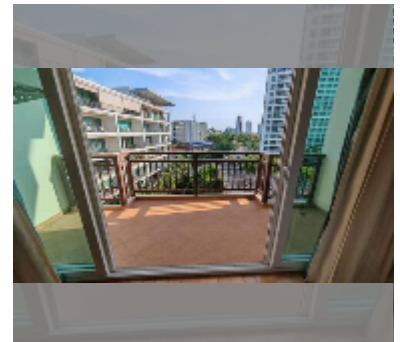

Condo for sale studio 45 m² in Emerald Palace, Pattaya

฿ 2,520,000

UNIT PARAMETERS:

UID	FS-242888
quota	foreign quota
type	studio
size	45m²
floor	6
view	city view
quality	good
equipment: furniture, air conditioner, television, refrigerator	

PROJECT PARAMETERS:

district	Pratumnak
buildings	1
floors	7
built in	2010

FACILITIES:

General information: boutique, underground parking, open parking.

Swimming pool: swimming pool.

Chill zone: chill zone, garden.

Health zone: gym, sauna.

Other: lobby, CCTV, security.