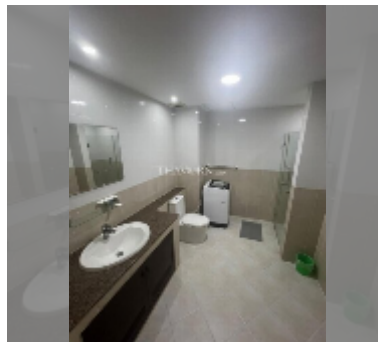

Condo for sale studio 45 m² in Emerald Palace, Pattaya

฿ 2,680,000

UNIT PARAMETERS:

UID	FS-242887
quota	foreign quota
type	studio
size	45m ²
floor	7
view	partial sea view

equipment: furniture, air conditioner, washing-machine, refrigerator

Health zone: gym, sauna.

Other: lobby, CCTV, security.

details