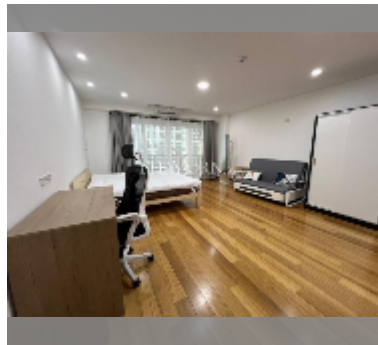

Condo for sale studio 45 m² in Emerald Palace, Pattaya

฿ 2,680,000

UNIT PARAMETERS:

UID	FS-242887
quota	foreign quota
type	studio
size	45m ²
floor	7
view	partial sea view

equipment: furniture, air conditioner, washing-machine, refrigerator

Health zone: gym, sauna.

Other: lobby, CCTV, security.

details