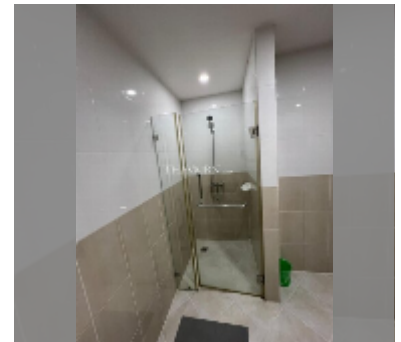

Condo for sale studio 45 m² in Emerald Palace, Pattaya

฿ 2,680,000

UNIT PARAMETERS:

UID	FS-242887
quota	foreign quota
type	studio
size	45m ²
floor	7
view	partial sea view

equipment: furniture, air conditioner, washing-machine, refrigerator

Health zone: gym, sauna.

Other: lobby, CCTV, security.

details