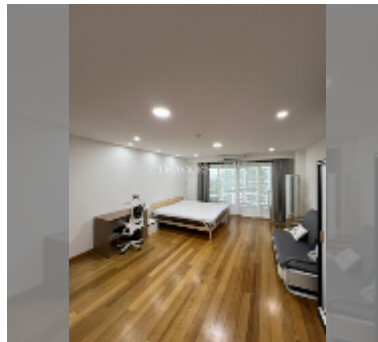

Condo for sale studio 45 m² in Emerald Palace, Pattaya

฿ 2,680,000

UNIT PARAMETERS:

UID	FS-242887
quota	foreign quota
type	studio
size	45m ²
floor	7
view	partial sea view

equipment: furniture, air conditioner, washing-machine, refrigerator

Health zone: gym, sauna.

Other: lobby, CCTV, security.

details