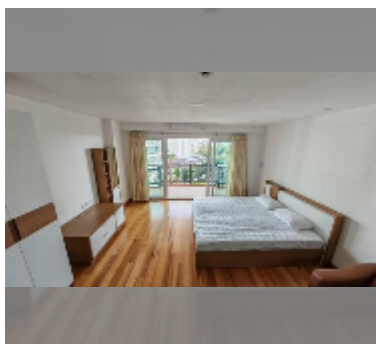

Condo for sale studio 45 m² in Emerald Palace, Pattaya

฿ 2,630,000

UNIT PARAMETERS:

UID	FS-242886
quota	foreign quota
type	studio
size	45m²
floor	7
view	partial sea view
equipment: furniture, air conditioner, refrigerator	

PROJECT PARAMETERS:

district	Pratumnak
buildings	1
floors	7
built in	2010

FACILITIES:

General information: boutique, underground parking, open parking.

Swimming pool: swimming pool.

Chill zone: chill zone, garden.

Health zone: gym, sauna.

Other: lobby, CCTV, security.