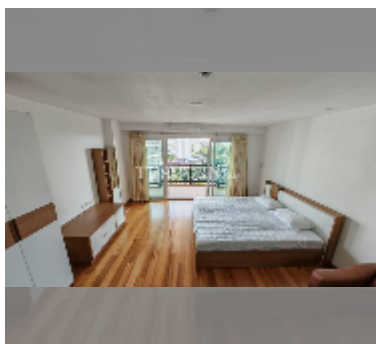

Condo for sale studio 45 m² in Emerald Palace, Pattaya

฿ 2,630,000

UNIT PARAMETERS:

UID	FS-242886
quota	foreign quota
type	studio
size	45m²
floor	7
view	partial sea view
equipment: furniture, air conditioner, refrigerator	

PROJECT PARAMETERS:

district	Pratumnak
buildings	1
floors	7
built in	2010

FACILITIES:

General information: boutique, underground parking, open parking.

Swimming pool: swimming pool.

Chill zone: chill zone, garden.

Health zone: gym, sauna.

Other: lobby, CCTV, security.