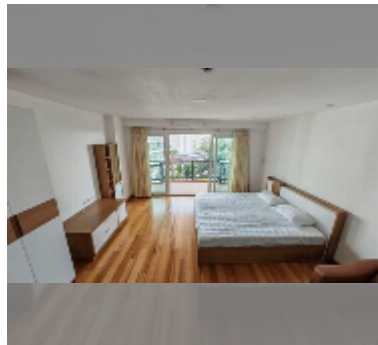

Condo for sale studio 45 m² in Emerald Palace, Pattaya

฿ 2,630,000

UNIT PARAMETERS:

UID	FS-242886
quota	foreign quota
type	studio
size	45m²
floor	7
view	partial sea view
equipment: furniture, air conditioner, refrigerator	

PROJECT PARAMETERS:

district	Pratumnak
buildings	1
floors	7
built in	2010

FACILITIES:

- General information: boutique, underground parking, open parking.
- Swimming pool: swimming pool.
- Chill zone: chill zone, garden.
- Health zone: gym, sauna.
- Other: lobby, CCTV, security.