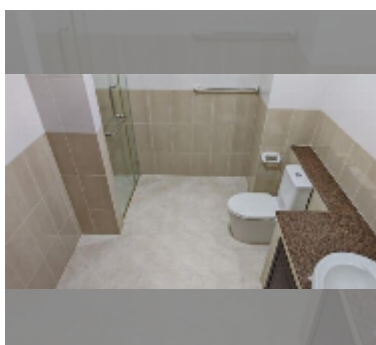

Condo for sale studio 45 m² in Emerald Palace, Pattaya

฿ 2,630,000

UNIT PARAMETERS:

UID	FS-242886
quota	foreign quota
type	studio
size	45m ²
floor	7
view	partial sea view
equipment: furniture, air conditioner, refrigerator	

Health zone: gym, sauna.

Other: lobby, CCTV, security.

details