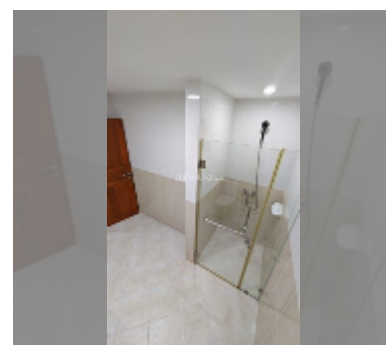

Condo for sale studio 45 m² in Emerald Palace, Pattaya

฿ 2,630,000

UNIT PARAMETERS:

UID	FS-242886
quota	foreign quota
type	studio
size	45m ²
floor	7
view	partial sea view
equipment: furniture, air conditioner, refrigerator	

Health zone: gym, sauna.

Other: lobby, CCTV, security.

[details](#)