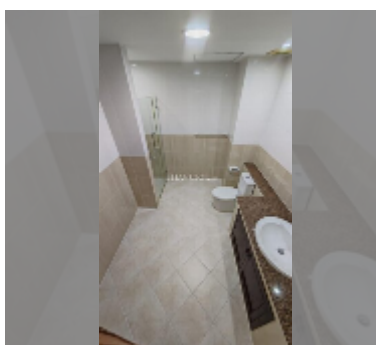

Condo for sale studio 45 m² in Emerald Palace, Pattaya

฿ 2,630,000

UNIT PARAMETERS:

UID	FS-242886
quota	foreign quota
type	studio
size	45m ²
floor	7
view	partial sea view
equipment: furniture, air conditioner, refrigerator	

Health zone: gym, sauna.

Other: lobby, CCTV, security.

[details](#)