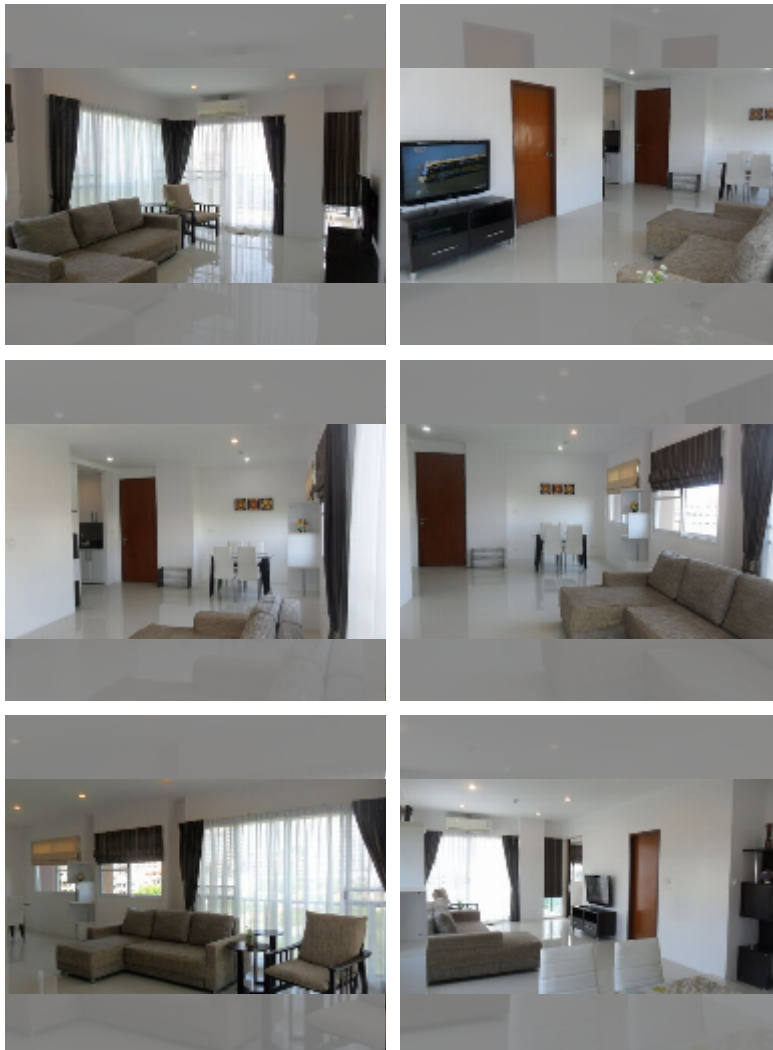

Condo for sale 1 bedroom 69 m² in Diamond Suites Resort, Pattaya

฿ 3,990,000

UNIT PARAMETERS:

UID	FS-242883
quota	foreign quota
type	1 bedroom
size	69m²
floor	6
view	city view
equipment: furniture, air conditioner, television, washing-machine, refrigerator	

PROJECT PARAMETERS:

district	Thappraya
buildings	7
floors	8
built in	2013

FACILITIES:

General information: resort, meters to beach: 700, minutes to beach: 10, open parking.

Swimming pool: swimming pool, kids pool.

Chill zone: chill zone, garden.

Health zone: gym, sauna.

Other: reception, CCTV, security, minimart.