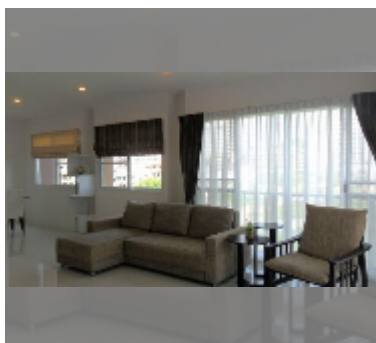

Condo for sale 1 bedroom 69 m² in Diamond Suites Resort, Pattaya

฿ 3,990,000

UNIT PARAMETERS:

UID	FS-242883
quota	foreign quota
type	1 bedroom
size	69m²
floor	6
view	city view
equipment: furniture, air conditioner, television, washing-machine, refrigerator	

PROJECT PARAMETERS:

district	Thappraya
buildings	7
floors	8
built in	2013

FACILITIES:

General information: resort, meters to beach: 700, minutes to beach: 10, open parking.

Swimming pool: swimming pool, kids pool.

Chill zone: chill zone, garden.

Health zone: gym, sauna.

Other: reception, CCTV, security, minimart.