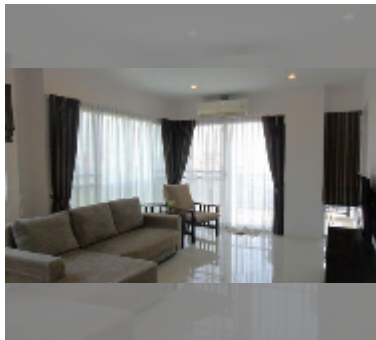

Condo for sale 1 bedroom 69 m² in Diamond Suites Resort, Pattaya

฿ 3,990,000

UNIT PARAMETERS:

UID	FS-242883
quota	foreign quota
type	1 bedroom
size	69m²
floor	6
view	city view
equipment: furniture, air conditioner, television, washing-machine, refrigerator	

PROJECT PARAMETERS:

district	Thappraya
buildings	7
floors	8
built in	2013

FACILITIES:

General information: resort, meters to beach: 700, minutes to beach: 10, open parking.

Swimming pool: swimming pool, kids pool.

Chill zone: chill zone, garden.

Health zone: gym, sauna.

Other: reception, CCTV, security, minimart.