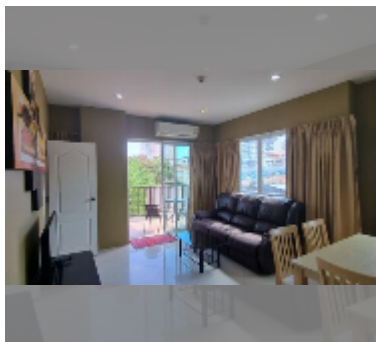

Condo for sale 2 bedroom 69 m² in Diamond Suites Resort, Pattaya

฿ 3,470,000

UNIT PARAMETERS:

UID	FS-242882
quota	foreign quota
type	2 bedroom
size	69m²
floor	3
view	city view
equipment: furniture, air conditioner, television, washing-machine, refrigerator	

PROJECT PARAMETERS:

district	Thappraya
buildings	7
floors	8
built in	2013

FACILITIES:

General information: resort, meters to beach: 700, minutes to beach: 10, open parking.

Swimming pool: swimming pool, kids pool.

Chill zone: chill zone, garden.

Health zone: gym, sauna.

Other: reception, CCTV, security, minimart.