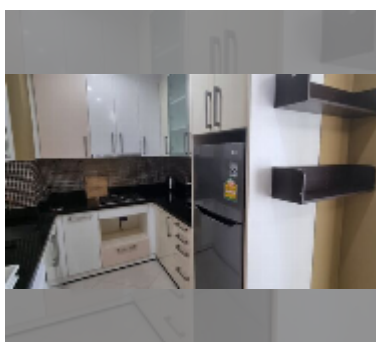

Condo for sale 2 bedroom 69 m² in Diamond Suites Resort, Pattaya

฿ 3,470,000

UNIT PARAMETERS:

UID	FS-242882
quota	foreign quota
type	2 bedroom
size	69m²
floor	3
view	city view
equipment: furniture, air conditioner, television, washing-machine, refrigerator	

PROJECT PARAMETERS:

district	Thappraya
buildings	7
floors	8
built in	2013

FACILITIES:

General information: resort, meters to beach: 700, minutes to beach: 10, open parking.

Swimming pool: swimming pool, kids pool.

Chill zone: chill zone, garden.

Health zone: gym, sauna.

Other: reception, CCTV, security, minimart.