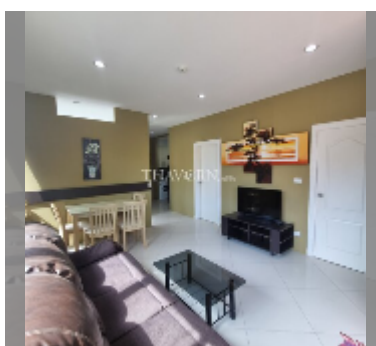

Condo for sale 2 bedroom 69 m² in Diamond Suites Resort, Pattaya

฿ 3,470,000

UNIT PARAMETERS:

UID	FS-242882
quota	foreign quota
type	2 bedroom
size	69m²
floor	3
view	city view
equipment: furniture, air conditioner, television, washing-machine, refrigerator	

PROJECT PARAMETERS:

district	Thappraya
buildings	7
floors	8
built in	2013

FACILITIES:

General information: resort, meters to beach: 700, minutes to beach: 10, open parking.

Swimming pool: swimming pool, kids pool.

Chill zone: chill zone, garden.

Health zone: gym, sauna.

Other: reception, CCTV, security, minimart.