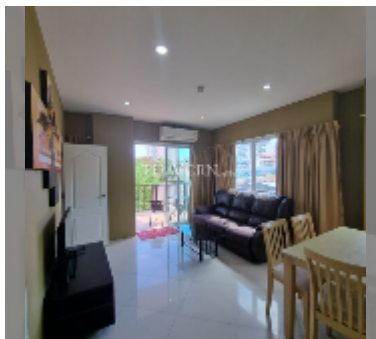

Condo for sale 2 bedroom 69 m² in Diamond Suites Resort, Pattaya

฿ 3,470,000

UNIT PARAMETERS:

UID	FS-242882
quota	foreign quota
type	2 bedroom
size	69m²
floor	3
view	city view
equipment: furniture, air conditioner, television, washing-machine, refrigerator	

PROJECT PARAMETERS:

district	Thappraya
buildings	7
floors	8
built in	2013

FACILITIES:

General information: resort, meters to beach: 700, minutes to beach: 10, open parking.

Swimming pool: swimming pool, kids pool.

Chill zone: chill zone, garden.

Health zone: gym, sauna.

Other: reception, CCTV, security, minimart.