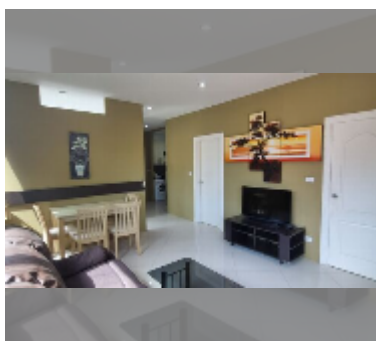

Condo for sale 2 bedroom 69 m² in Diamond Suites Resort, Pattaya

฿ 3,470,000

UNIT PARAMETERS:

UID	FS-242882
quota	foreign quota
type	2 bedroom
size	69m²
floor	3
view	city view
equipment: furniture, air conditioner, television, washing-machine, refrigerator	

PROJECT PARAMETERS:

district	Thappraya
buildings	7
floors	8
built in	2013

FACILITIES:

General information: resort, meters to beach: 700, minutes to beach: 10, open parking.

Swimming pool: swimming pool, kids pool.

Chill zone: chill zone, garden.

Health zone: gym, sauna.

Other: reception, CCTV, security, minimart.