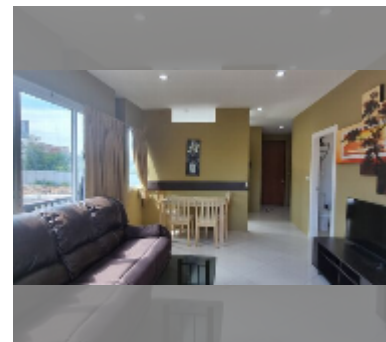

Condo for sale 2 bedroom 69 m² in Diamond Suites Resort, Pattaya

฿ 3,470,000

UNIT PARAMETERS:

UID	FS-242882
quota	foreign quota
type	2 bedroom
size	69m²
floor	3
view	city view
equipment: furniture, air conditioner, television, washing-machine, refrigerator	

PROJECT PARAMETERS:

district	Thappraya
buildings	7
floors	8
built in	2013

FACILITIES:

General information: resort, meters to beach: 700, minutes to beach: 10, open parking.

Swimming pool: swimming pool, kids pool.

Chill zone: chill zone, garden.

Health zone: gym, sauna.

Other: reception, CCTV, security, minimart.