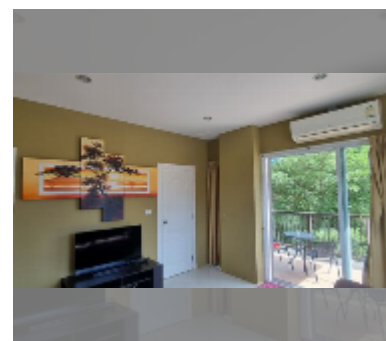

Condo for sale 2 bedroom 69 m² in Diamond Suites Resort, Pattaya

฿ 3,470,000

UNIT PARAMETERS:

UID	FS-242882
quota	foreign quota
type	2 bedroom
size	69m²
floor	3
view	city view
equipment: furniture, air conditioner, television, washing-machine, refrigerator	

PROJECT PARAMETERS:

district	Thappraya
buildings	7
floors	8
built in	2013

FACILITIES:

General information: resort, meters to beach: 700, minutes to beach: 10, open parking.

Swimming pool: swimming pool, kids pool.

Chill zone: chill zone, garden.

Health zone: gym, sauna.

Other: reception, CCTV, security, minimart.