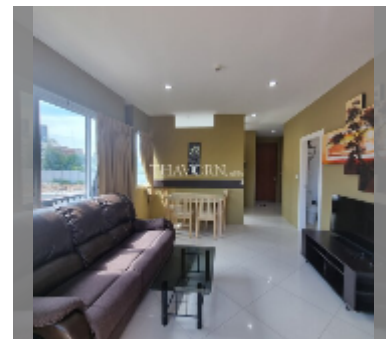

Condo for sale 2 bedroom 69 m² in Diamond Suites Resort, Pattaya

฿ 3,470,000

UNIT PARAMETERS:

UID	FS-242882
quota	foreign quota
type	2 bedroom
size	69m²
floor	3
view	city view
equipment: furniture, air conditioner, television, washing-machine, refrigerator	

PROJECT PARAMETERS:

district	Thappraya
buildings	7
floors	8
built in	2013

FACILITIES:

General information: resort, meters to beach: 700, minutes to beach: 10, open parking.

Swimming pool: swimming pool, kids pool.

Chill zone: chill zone, garden.

Health zone: gym, sauna.

Other: reception, CCTV, security, minimart.