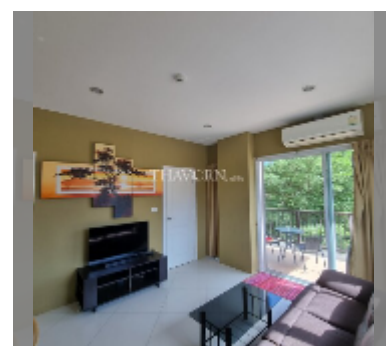

Condo for sale 2 bedroom 69 m² in Diamond Suites Resort, Pattaya

฿ 3,470,000

UNIT PARAMETERS:

UID	FS-242882
quota	foreign quota
type	2 bedroom
size	69m²
floor	3
view	city view
equipment: furniture, air conditioner, television, washing-machine, refrigerator	

PROJECT PARAMETERS:

district	Thappraya
buildings	7
floors	8
built in	2013

FACILITIES:

General information: resort, meters to beach: 700, minutes to beach: 10, open parking.

Swimming pool: swimming pool, kids pool.

Chill zone: chill zone, garden.

Health zone: gym, sauna.

Other: reception, CCTV, security, minimart.