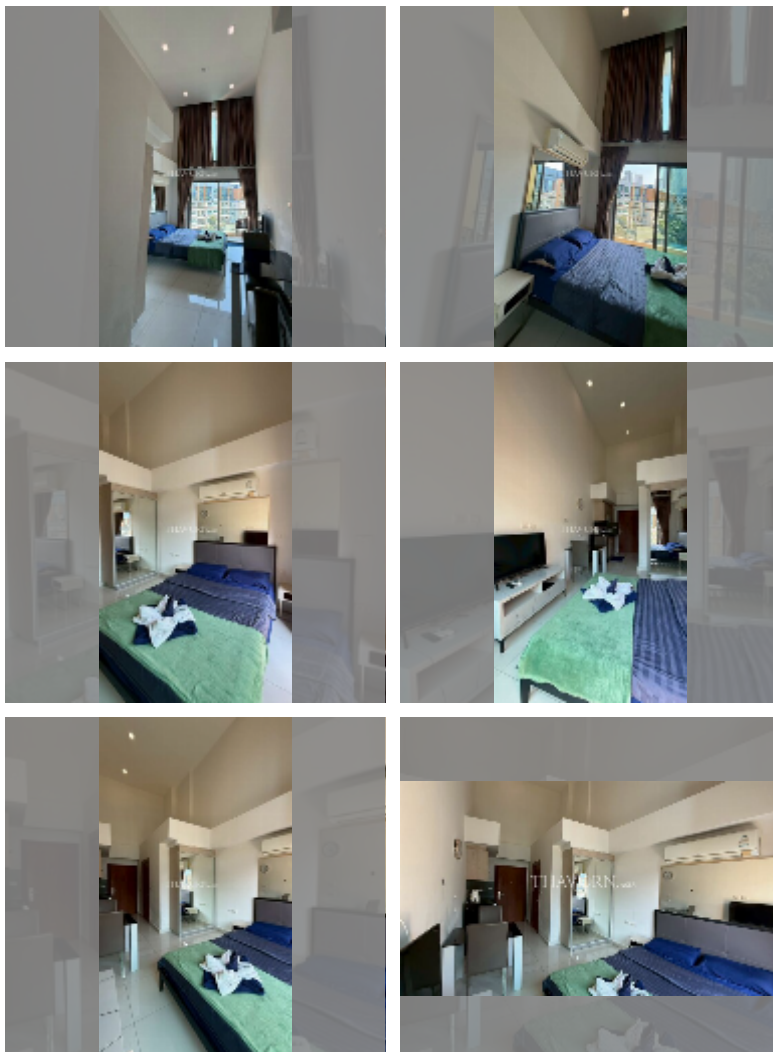

Condo for sale studio 26 m² in Laguna Beach Resort 2, Pattaya

฿ 1,760,000

UNIT PARAMETERS:

UID	FS-242881
quota	foreign quota
type	studio
size	26m²
floor	7
view	pool view
equipment: furniture, air conditioner, television, refrigerator	

PROJECT PARAMETERS:

district	Jomtien
buildings	4
floors	8
built in	2016

FACILITIES:

General information: resort, meters to beach: 700, minutes to beach: 10, underground parking.

Swimming pool: swimming pool, kids pool, water slides, waterfall, jacuzzi, pool bar .

Chill zone: chill zone, garden.

Health zone: gym, sauna, massage.

Other: reception, lobby, clubhouse, kids playgarden, CCTV, security, minimart, laundry.