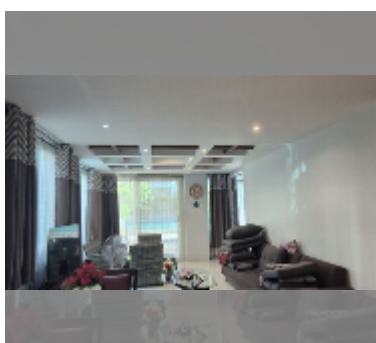

Condo for sale 2 bedroom 100 m² in Diamond Suites Resort, Pattaya

฿ 5,670,000

UNIT PARAMETERS:

UID	FS-242880
quota	foreign quota
type	2 bedroom
size	100m²
floor	1
view	pool view
quality	good
equipment: furniture, air conditioner, television, washing-machine, refrigerator	

PROJECT PARAMETERS:

district	Thappraya
buildings	7
floors	8
built in	2013

FACILITIES:

General information: resort, meters to beach: 700, minutes to beach: 10, open parking.

Swimming pool: swimming pool, kids pool.

Chill zone: chill zone, garden.

Health zone: gym, sauna.

Other: reception, CCTV, security, minimart.