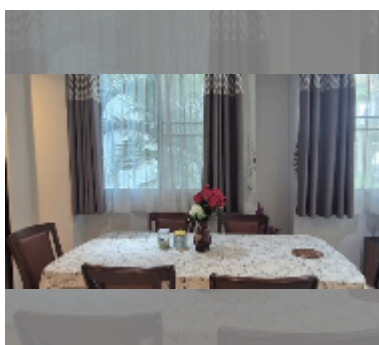

Condo for sale 2 bedroom 100 m² in Diamond Suites Resort, Pattaya

฿ 5,670,000

UNIT PARAMETERS:

UID	FS-242880
quota	foreign quota
type	2 bedroom
size	100m²
floor	1
view	pool view
quality	good
equipment: furniture, air conditioner, television, washing-machine, refrigerator	

PROJECT PARAMETERS:

district	Thappraya
buildings	7
floors	8
built in	2013

FACILITIES:

General information: resort, meters to beach: 700, minutes to beach: 10, open parking.

Swimming pool: swimming pool, kids pool.

Chill zone: chill zone, garden.

Health zone: gym, sauna.

Other: reception, CCTV, security, minimart.