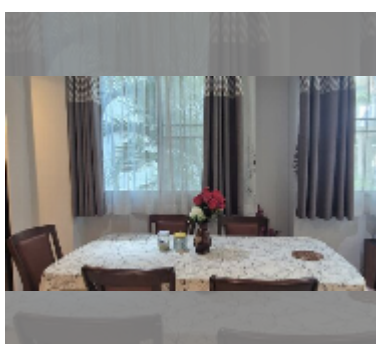

Condo for sale 2 bedroom 100 m² in Diamond Suites Resort, Pattaya

฿ 5,670,000

UNIT PARAMETERS:

UID	FS-242880
quota	foreign quota
type	2 bedroom
size	100m²
floor	1
view	pool view
quality	good
equipment: furniture, air conditioner, television, washing-machine, refrigerator	

PROJECT PARAMETERS:

district	Thappraya
buildings	7
floors	8
built in	2013

FACILITIES:

General information: resort, meters to beach: 700, minutes to beach: 10, open parking.

Swimming pool: swimming pool, kids pool.

Chill zone: chill zone, garden.

Health zone: gym, sauna.

Other: reception, CCTV, security, minimart.