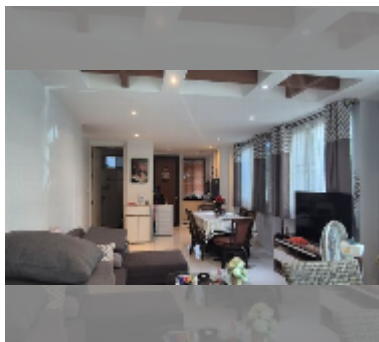

Condo for sale 2 bedroom 100 m² in Diamond Suites Resort, Pattaya

฿ 5,670,000

UNIT PARAMETERS:

UID	FS-242880
quota	foreign quota
type	2 bedroom
size	100m²
floor	1
view	pool view
quality	good
equipment: furniture, air conditioner, television, washing-machine, refrigerator	

PROJECT PARAMETERS:

district	Thappraya
buildings	7
floors	8
built in	2013

FACILITIES:

General information: resort, meters to beach: 700, minutes to beach: 10, open parking.

Swimming pool: swimming pool, kids pool.

Chill zone: chill zone, garden.

Health zone: gym, sauna.

Other: reception, CCTV, security, minimart.