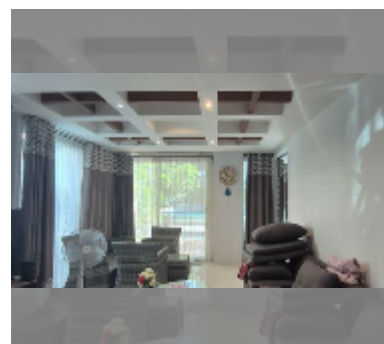

Condo for sale 2 bedroom 100 m² in Diamond Suites Resort, Pattaya

฿ 5,670,000

UNIT PARAMETERS:

UID	FS-242880
quota	foreign quota
type	2 bedroom
size	100m²
floor	1
view	pool view
quality	good
equipment: furniture, air conditioner, television, washing-machine, refrigerator	

PROJECT PARAMETERS:

district	Thappraya
buildings	7
floors	8
built in	2013

FACILITIES:

General information: resort, meters to beach: 700, minutes to beach: 10, open parking.

Swimming pool: swimming pool, kids pool.

Chill zone: chill zone, garden.

Health zone: gym, sauna.

Other: reception, CCTV, security, minimart.