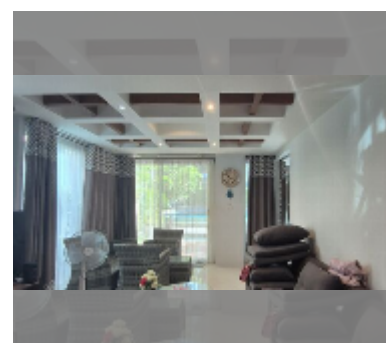

Condo for sale 2 bedroom 100 m² in Diamond Suites Resort, Pattaya

฿ 5,670,000

UNIT PARAMETERS:

UID	FS-242880
quota	foreign quota
type	2 bedroom
size	100m²
floor	1
view	pool view
quality	good
equipment: furniture, air conditioner, television, washing-machine, refrigerator	

PROJECT PARAMETERS:

district	Thappraya
buildings	7
floors	8
built in	2013

FACILITIES:

General information: resort, meters to beach: 700, minutes to beach: 10, open parking.

Swimming pool: swimming pool, kids pool.

Chill zone: chill zone, garden.

Health zone: gym, sauna.

Other: reception, CCTV, security, minimart.