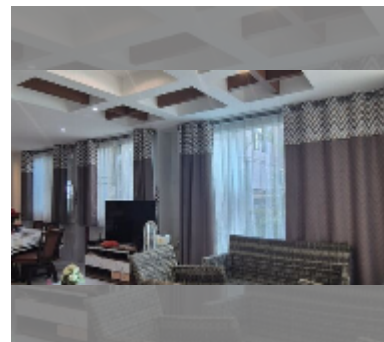

Condo for sale 2 bedroom 100 m² in Diamond Suites Resort, Pattaya

฿ 5,670,000

UNIT PARAMETERS:

UID	FS-242880
quota	foreign quota
type	2 bedroom
size	100m²
floor	1
view	pool view
quality	good
equipment: furniture, air conditioner, television, washing-machine, refrigerator	

PROJECT PARAMETERS:

district	Thappraya
buildings	7
floors	8
built in	2013

FACILITIES:

General information: resort, meters to beach: 700, minutes to beach: 10, open parking.

Swimming pool: swimming pool, kids pool.

Chill zone: chill zone, garden.

Health zone: gym, sauna.

Other: reception, CCTV, security, minimart.