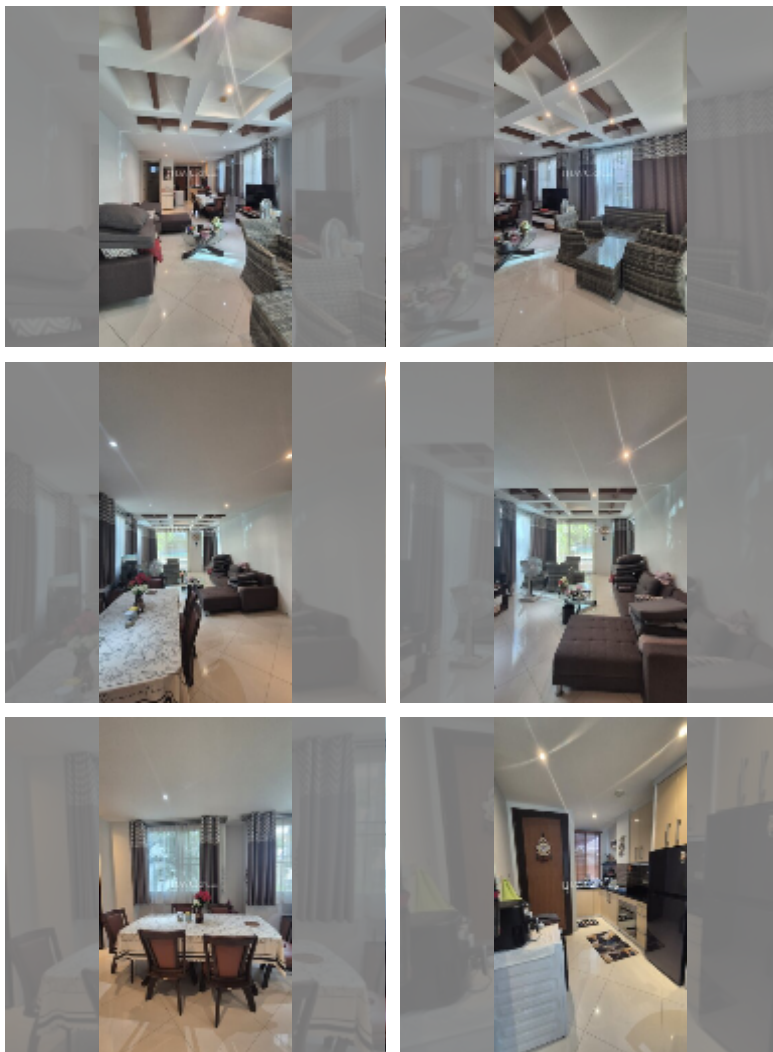

Condo for sale 2 bedroom 100 m² in Diamond Suites Resort, Pattaya

฿ 5,670,000

UNIT PARAMETERS:

UID	FS-242880
quota	foreign quota
type	2 bedroom
size	100m²
floor	1
view	pool view
quality	good
equipment: furniture, air conditioner, television, washing-machine, refrigerator	

PROJECT PARAMETERS:

district	Thappraya
buildings	7
floors	8
built in	2013

FACILITIES:

General information: resort, meters to beach: 700, minutes to beach: 10, open parking.

Swimming pool: swimming pool, kids pool.

Chill zone: chill zone, garden.

Health zone: gym, sauna.

Other: reception, CCTV, security, minimart.