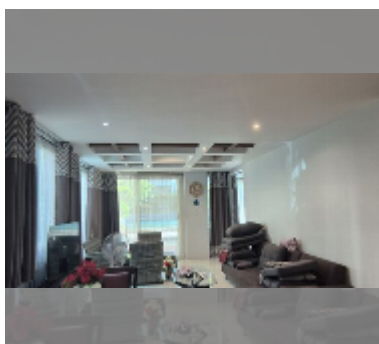

Condo for sale 2 bedroom 100 m² in Diamond Suites Resort, Pattaya

฿ 5,670,000

UNIT PARAMETERS:

UID	FS-242880
quota	foreign quota
type	2 bedroom
size	100m²
floor	1
view	pool view
quality	good
equipment: furniture, air conditioner, television, washing-machine, refrigerator	

PROJECT PARAMETERS:

district	Thappraya
buildings	7
floors	8
built in	2013

FACILITIES:

General information: resort, meters to beach: 700, minutes to beach: 10, open parking.

Swimming pool: swimming pool, kids pool.

Chill zone: chill zone, garden.

Health zone: gym, sauna.

Other: reception, CCTV, security, minimart.