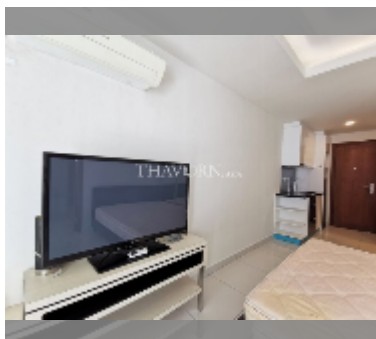

Condo for sale studio 27 m² in C View Residence Pattaya, Pattaya

฿ 1,470,000

UNIT PARAMETERS:

UID	FS-242876
quota	foreign quota
type	studio
size	27m ²
floor	6
view	city view
equipment: furniture, air conditioner, television, refrigerator	

PROJECT PARAMETERS:

district	Pratumnak
buildings	2
floors	8
built in	2014
maintenance	฿ 12,960/year

FACILITIES:

General information: boutique, meters to beach: 350, minutes to beach: 5, underground parking.
Swimming pool: rooftop pool.
Chill zone: garden.
Other: lobby, CCTV, security.