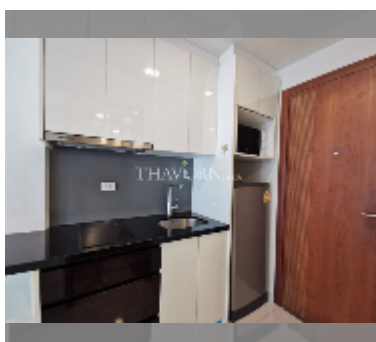

Condo for sale studio 27 m² in C View Residence Pattaya, Pattaya

฿ 1,470,000

UNIT PARAMETERS:

UID	FS-242876
quota	foreign quota
type	studio
size	27m²
floor	6
view	city view
equipment: furniture, air conditioner, television, refrigerator	

PROJECT PARAMETERS:

district	Pratumnak
buildings	2
floors	8
built in	2014
maintenance	฿ 12,960/year

FACILITIES:

General information: boutique, meters to beach: 350, minutes to beach: 5, underground parking.
Swimming pool: rooftop pool.
Chill zone: garden.
Other: lobby, CCTV, security.