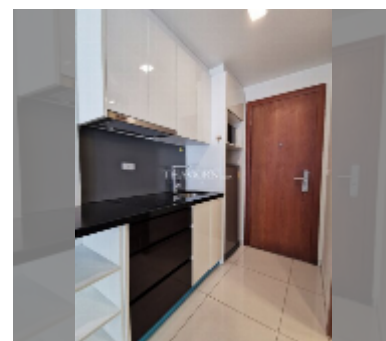

Condo for sale studio 27 m² in C View Residence Pattaya, Pattaya

฿ 1,470,000

UNIT PARAMETERS:

UID	FS-242876
quota	foreign quota
type	studio
size	27m ²
floor	6
view	city view
equipment: furniture, air conditioner, television, refrigerator	

PROJECT PARAMETERS:

district	Pratumnak
buildings	2
floors	8
built in	2014
maintenance	฿ 12,960/year

FACILITIES:

General information: boutique, meters to beach: 350, minutes to beach: 5, underground parking.
Swimming pool: rooftop pool.
Chill zone: garden.
Other: lobby, CCTV, security.