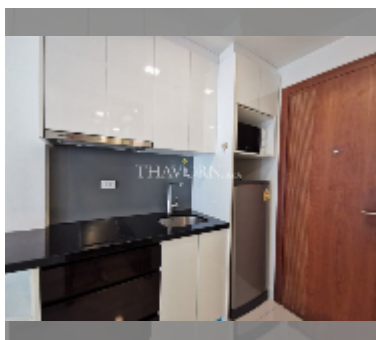

Condo for sale studio 27 m² in C View Residence Pattaya, Pattaya

฿ 1,470,000

UNIT PARAMETERS:

UID	FS-242876
quota	foreign quota
type	studio
size	27m ²
floor	6
view	city view
equipment: furniture, air conditioner, television, refrigerator	

PROJECT PARAMETERS:

district	Pratumnak
buildings	2
floors	8
built in	2014
maintenance	฿ 12,960/year

FACILITIES:

General information: boutique, meters to beach: 350, minutes to beach: 5, underground parking.
Swimming pool: rooftop pool.
Chill zone: garden.
Other: lobby, CCTV, security.