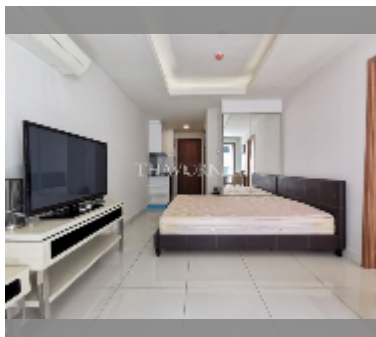

Condo for sale studio 27 m² in C View Residence Pattaya, Pattaya

฿ 1,470,000

UNIT PARAMETERS:

UID	FS-242876
quota	foreign quota
type	studio
size	27m ²
floor	6
view	city view
equipment: furniture, air conditioner, television, refrigerator	

PROJECT PARAMETERS:

district	Pratumnak
buildings	2
floors	8
built in	2014
maintenance	฿ 12,960/year

FACILITIES:

General information: boutique, meters to beach: 350, minutes to beach: 5, underground parking.
Swimming pool: rooftop pool.
Chill zone: garden.
Other: lobby, CCTV, security.