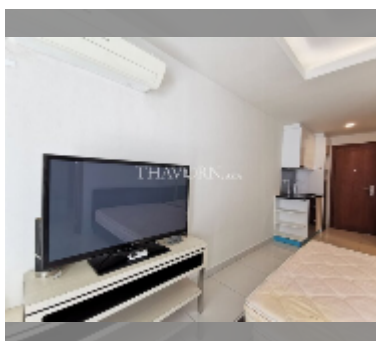

Condo for sale studio 27 m² in C View Residence Pattaya, Pattaya

฿ 1,470,000

UNIT PARAMETERS:

UID	FS-242876
quota	foreign quota
type	studio
size	27m ²
floor	6
view	city view
equipment: furniture, air conditioner, television, refrigerator	

PROJECT PARAMETERS:

district	Pratumnak
buildings	2
floors	8
built in	2014
maintenance	฿ 12,960/year

FACILITIES:

General information: boutique, meters to beach: 350, minutes to beach: 5, underground parking.
Swimming pool: rooftop pool.
Chill zone: garden.
Other: lobby, CCTV, security.