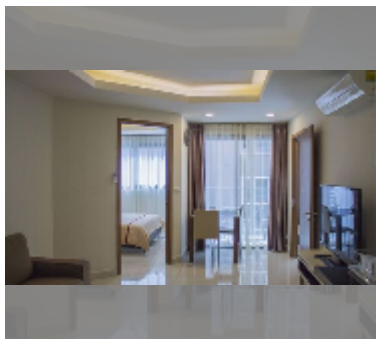

Condo for sale 1 bedroom 41 m² in C View Residence Pattaya, Pattaya

฿ 2,330,000

UNIT PARAMETERS:

UID	FS-242875
quota	foreign quota
type	1 bedroom
size	41m²
floor	6
view	city view
equipment: furniture, air conditioner, television, refrigerator	

PROJECT PARAMETERS:

district	Pratumnak
buildings	2
floors	8
built in	2014
maintenance	฿ 19,680/year

FACILITIES:

General information: boutique, meters to beach: 350, minutes to beach: 5, underground parking.

Swimming pool: rooftop pool.

Chill zone: garden.

Other: lobby, CCTV, security.