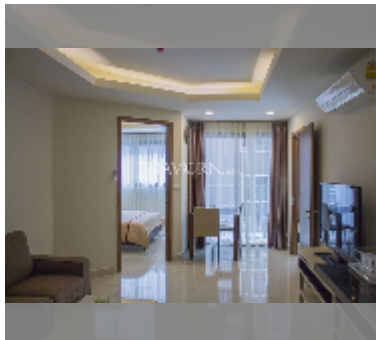

Condo for sale 1 bedroom 41 m² in C View Residence Pattaya, Pattaya

฿ 2,330,000

UNIT PARAMETERS:

UID	FS-242875
quota	foreign quota
type	1 bedroom
size	41m²
floor	6
view	city view
equipment: furniture, air conditioner, television, refrigerator	

PROJECT PARAMETERS:

district	Pratumnak
buildings	2
floors	8
built in	2014
maintenance	฿ 19,680/year

FACILITIES:

General information: boutique, meters to beach: 350, minutes to beach: 5, underground parking.
Swimming pool: rooftop pool.
Chill zone: garden.
Other: lobby, CCTV, security.