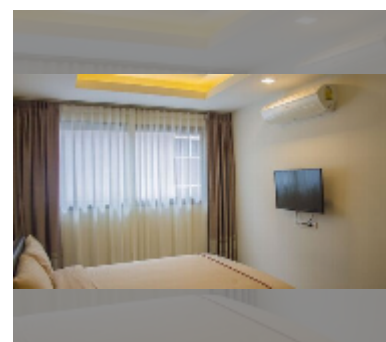

Condo for sale 1 bedroom 41 m² in C View Residence Pattaya, Pattaya

฿ 2,330,000

UNIT PARAMETERS:

UID	FS-242875
quota	foreign quota
type	1 bedroom
size	41m²
floor	6
view	city view
equipment: furniture, air conditioner, television, refrigerator	

PROJECT PARAMETERS:

district	Pratumnak
buildings	2
floors	8
built in	2014
maintenance	฿ 19,680/year

FACILITIES:

General information: boutique, meters to beach: 350, minutes to beach: 5, underground parking.

Swimming pool: rooftop pool.

Chill zone: garden.

Other: lobby, CCTV, security.