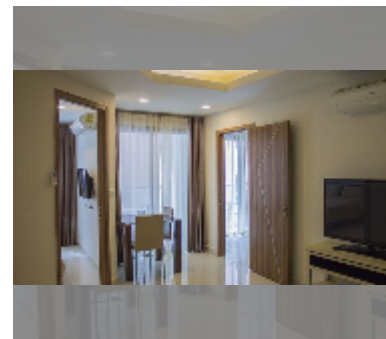

Condo for sale 1 bedroom 41 m² in C View Residence Pattaya, Pattaya

฿ 2,330,000

UNIT PARAMETERS:

UID	FS-242875
quota	foreign quota
type	1 bedroom
size	41m²
floor	6
view	city view
equipment: furniture, air conditioner, television, refrigerator	

PROJECT PARAMETERS:

district	Pratumnak
buildings	2
floors	8
built in	2014
maintenance	฿ 19,680/year

FACILITIES:

General information: boutique, meters to beach: 350, minutes to beach: 5, underground parking.

Swimming pool: rooftop pool.

Chill zone: garden.

Other: lobby, CCTV, security.