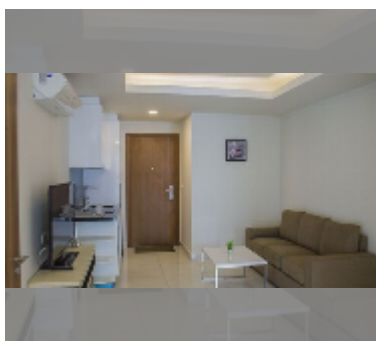

Condo for sale 1 bedroom 41 m² in C View Residence Pattaya, Pattaya

฿ 2,330,000

UNIT PARAMETERS:

UID	FS-242875
quota	foreign quota
type	1 bedroom
size	41m²
floor	6
view	city view
equipment: furniture, air conditioner, television, refrigerator	

PROJECT PARAMETERS:

district	Pratumnak
buildings	2
floors	8
built in	2014
maintenance	฿ 19,680/year

FACILITIES:

General information: boutique, meters to beach: 350, minutes to beach: 5, underground parking.

Swimming pool: rooftop pool.

Chill zone: garden.

Other: lobby, CCTV, security.