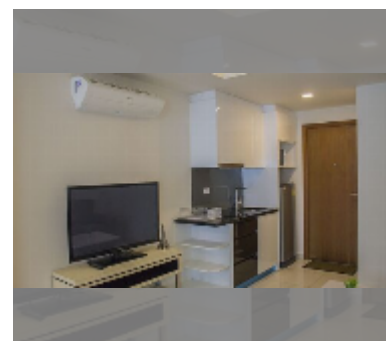

Condo for sale 1 bedroom 41 m² in C View Residence Pattaya, Pattaya

฿ 2,330,000

UNIT PARAMETERS:

UID	FS-242875
quota	foreign quota
type	1 bedroom
size	41m²
floor	6
view	city view
equipment: furniture, air conditioner, television, refrigerator	

PROJECT PARAMETERS:

district	Pratumnak
buildings	2
floors	8
built in	2014
maintenance	฿ 19,680/year

FACILITIES:

General information: boutique, meters to beach: 350, minutes to beach: 5, underground parking.

Swimming pool: rooftop pool.

Chill zone: garden.

Other: lobby, CCTV, security.