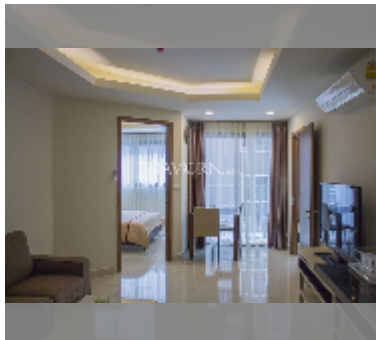

## Condo for sale 1 bedroom 41 m<sup>2</sup> in C View Residence Pattaya, Pattaya

**฿ 2,330,000**

### FACILITIES:

**General information:** boutique, meters to beach: 350, minutes to beach: 5, underground parking.  
**Swimming pool:** rooftop pool.  
**Chill zone:** garden.  
**Other:** lobby, CCTV, security.