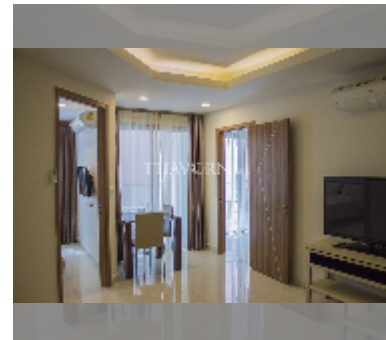

Condo for sale 1 bedroom 41 m² in C View Residence Pattaya, Pattaya

฿ 2,330,000

UNIT PARAMETERS:

UID	FS-242875
quota	foreign quota
type	1 bedroom
size	41m²
floor	6
view	city view
equipment: furniture, air conditioner, television, refrigerator	

PROJECT PARAMETERS:

district	Pratumnak
buildings	2
floors	8
built in	2014
maintenance	฿ 19,680/year

FACILITIES:

General information: boutique, meters to beach: 350, minutes to beach: 5, underground parking.
Swimming pool: rooftop pool.
Chill zone: garden.
Other: lobby, CCTV, security.