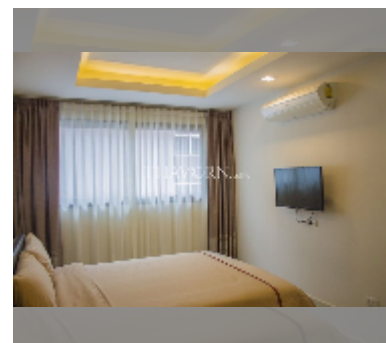

Condo for sale 1 bedroom 41 m² in C View Residence Pattaya, Pattaya

฿ 2,330,000

UNIT PARAMETERS:

UID	FS-242875
quota	foreign quota
type	1 bedroom
size	41m²
floor	6
view	city view
equipment: furniture, air conditioner, television, refrigerator	

PROJECT PARAMETERS:

district	Pratumnak
buildings	2
floors	8
built in	2014
maintenance	฿ 19,680/year

FACILITIES:

General information: boutique, meters to beach: 350, minutes to beach: 5, underground parking.
Swimming pool: rooftop pool.
Chill zone: garden.
Other: lobby, CCTV, security.