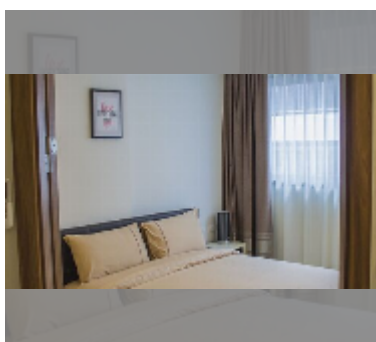

Condo for sale 1 bedroom 41 m² in C View Residence Pattaya, Pattaya

฿ 2,330,000

UNIT PARAMETERS:

UID	FS-242875
quota	foreign quota
type	1 bedroom
size	41m²
floor	6
view	city view
equipment: furniture, air conditioner, television, refrigerator	

PROJECT PARAMETERS:

district	Pratumnak
buildings	2
floors	8
built in	2014
maintenance	฿ 19,680/year

FACILITIES:

General information: boutique, meters to beach: 350, minutes to beach: 5, underground parking.

Swimming pool: rooftop pool.

Chill zone: garden.

Other: lobby, CCTV, security.