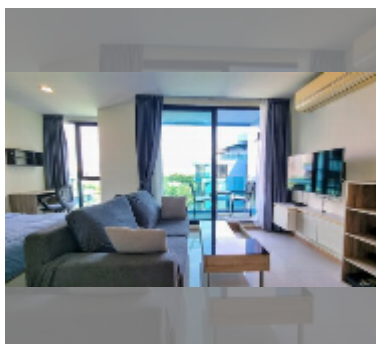

Condo for sale studio 35 m² in Acqua, Pattaya

฿ 2,520,000

UNIT PARAMETERS:

UID	FS-242869
quota	thai quota
type	studio
size	35m ²
floor	7
view	pool view
quality	good
equipment: furniture, air conditioner, television, refrigerator	

PROJECT PARAMETERS:

district	Jomtien
buildings	2
floors	8
built in	2014
maintenance	฿ 16,800/year

FACILITIES:

General information: boutique, meters to beach: 150, minutes to beach: 2, underground parking.

Swimming pool: swimming pool, kids pool, rooftop pool, infinity view, jacuzzi.

Chill zone: chill zone, garden, rooftop chillout.

Health zone: gym, sauna, hamam.

Other: reception, lobby, CCTV, security.

[details](#)