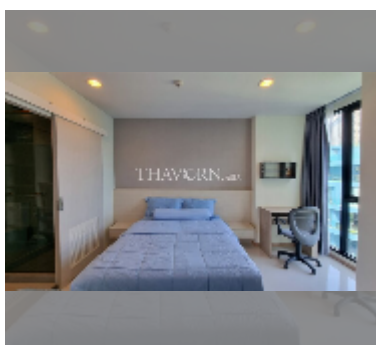

Condo for sale studio 35 m² in Acqua, Pattaya

฿ 2,520,000

UNIT PARAMETERS:

UID	FS-242869
quota	thai quota
type	studio
size	35m²
floor	7
view	pool view
quality	good
equipment: furniture, air conditioner, television, refrigerator	

PROJECT PARAMETERS:

district	Jomtien
buildings	2
floors	8
built in	2014
maintenance	฿ 16,800/year

FACILITIES:

General information: boutique, meters to beach: 150, minutes to beach: 2, underground parking.

Swimming pool: swimming pool, kids pool, rooftop pool, infinity view, jacuzzi.

Chill zone: chill zone, garden, rooftop chillout.

Health zone: gym, sauna, hamam.

Other: reception, lobby, CCTV, security.