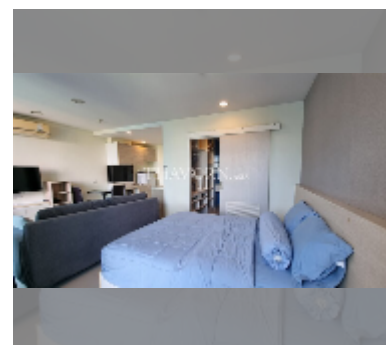

Condo for sale studio 35 m² in Acqua, Pattaya

฿ 2,520,000

UNIT PARAMETERS:

UID	FS-242869
quota	thai quota
type	studio
size	35m²
floor	7
view	pool view
quality	good
equipment: furniture, air conditioner, television, refrigerator	

PROJECT PARAMETERS:

district	Jomtien
buildings	2
floors	8
built in	2014
maintenance	฿ 16,800/year

FACILITIES:

General information: boutique, meters to beach: 150, minutes to beach: 2, underground parking.

Swimming pool: swimming pool, kids pool, rooftop pool, infinity view, jacuzzi.

Chill zone: chill zone, garden, rooftop chillout.

Health zone: gym, sauna, hamam.

Other: reception, lobby, CCTV, security.