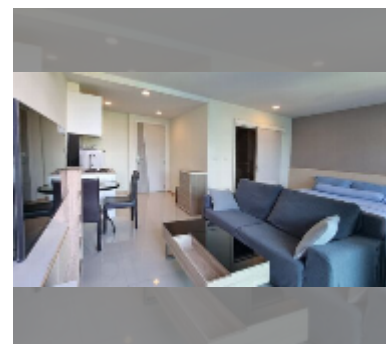

Condo for sale studio 35 m² in Acqua, Pattaya

฿ 2,520,000

UNIT PARAMETERS:

UID	FS-242869
quota	thai quota
type	studio
size	35m ²
floor	7
view	pool view
quality	good
equipment: furniture, air conditioner, television, refrigerator	

Swimming pool: swimming pool, kids pool, rooftop pool, infinity view, jacuzzi.

Chill zone: chill zone, garden, rooftop chillout.

Health zone: gym, sauna, hamam.

Other: reception, lobby, CCTV, security.

[details](#)