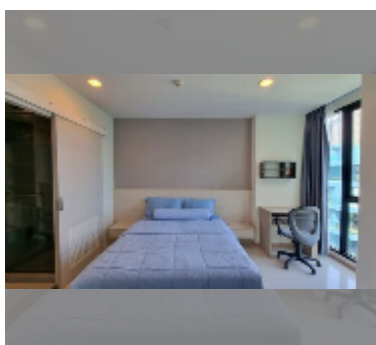

Condo for sale studio 35 m² in Acqua, Pattaya

฿ 2,520,000

UNIT PARAMETERS:

UID	FS-242869
quota	thai quota
type	studio
size	35m²
floor	7
view	pool view
quality	good
equipment: furniture, air conditioner, television, refrigerator	

PROJECT PARAMETERS:

district	Jomtien
buildings	2
floors	8
built in	2014
maintenance	฿ 16,800/year

FACILITIES:

General information: boutique, meters to beach: 150, minutes to beach: 2, underground parking.

Swimming pool: swimming pool, kids pool, rooftop pool, infinity view, jacuzzi.

Chill zone: chill zone, garden, rooftop chillout.

Health zone: gym, sauna, hamam.

Other: reception, lobby, CCTV, security.