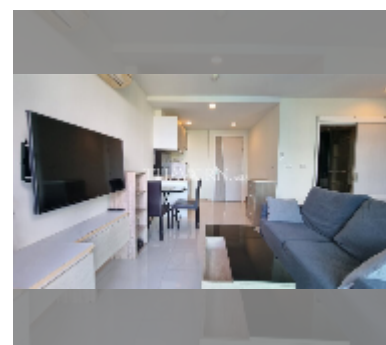

Condo for sale studio 35 m² in Acqua, Pattaya

฿ 2,520,000

UNIT PARAMETERS:

UID	FS-242869
quota	thai quota
type	studio
size	35m ²
floor	7
view	pool view
quality	good
equipment: furniture, air conditioner, television, refrigerator	

Swimming pool: swimming pool, kids pool, rooftop pool, infinity view, jacuzzi.

Chill zone: chill zone, garden, rooftop chillout.

Health zone: gym, sauna, hamam.

Other: reception, lobby, CCTV, security.

details