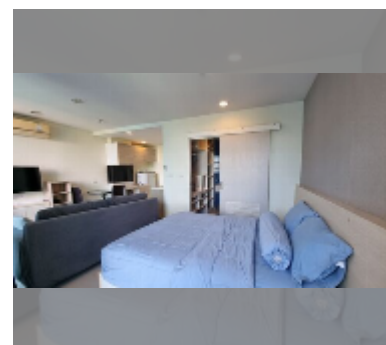

Condo for sale studio 35 m² in Acqua, Pattaya

฿ 2,520,000

UNIT PARAMETERS:

UID	FS-242869
quota	thai quota
type	studio
size	35m²
floor	7
view	pool view
quality	good
equipment: furniture, air conditioner, television, refrigerator	

PROJECT PARAMETERS:

district	Jomtien
buildings	2
floors	8
built in	2014
maintenance	฿ 16,800/year

FACILITIES:

General information: boutique, meters to beach: 150, minutes to beach: 2, underground parking.

Swimming pool: swimming pool, kids pool, rooftop pool, infinity view, jacuzzi.

Chill zone: chill zone, garden, rooftop chillout.

Health zone: gym, sauna, hamam.

Other: reception, lobby, CCTV, security.