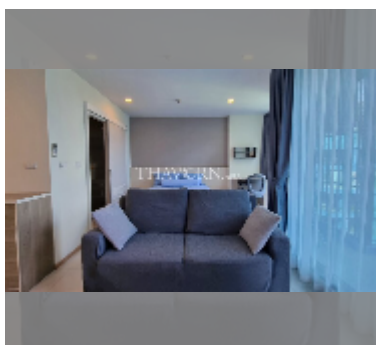

Condo for sale studio 35 m² in Acqua, Pattaya

฿ 2,520,000

UNIT PARAMETERS:

UID	FS-242869
quota	thai quota
type	studio
size	35m²
floor	7
view	pool view
quality	good
equipment: furniture, air conditioner, television, refrigerator	

PROJECT PARAMETERS:

district	Jomtien
buildings	2
floors	8
built in	2014
maintenance	฿ 16,800/year

FACILITIES:

General information: boutique, meters to beach: 150, minutes to beach: 2, underground parking.

Swimming pool: swimming pool, kids pool, rooftop pool, infinity view, jacuzzi.

Chill zone: chill zone, garden, rooftop chillout.

Health zone: gym, sauna, hamam.

Other: reception, lobby, CCTV, security.