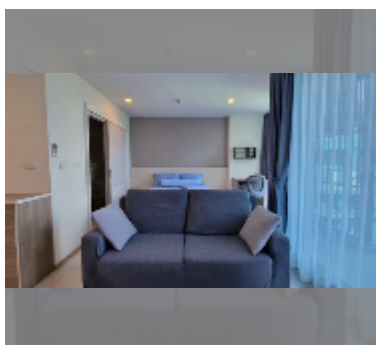

Condo for sale studio 35 m² in Acqua, Pattaya

฿ 2,520,000

UNIT PARAMETERS:

UID	FS-242869
quota	thai quota
type	studio
size	35m ²
floor	7
view	pool view
quality	good
equipment: furniture, air conditioner, television, refrigerator	

PROJECT PARAMETERS:

district	Jomtien
buildings	2
floors	8
built in	2014
maintenance	฿ 16,800/year

FACILITIES:

General information: boutique, meters to beach: 150, minutes to beach: 2, underground parking.

Swimming pool: swimming pool, kids pool, rooftop pool, infinity view, jacuzzi.

Chill zone: chill zone, garden, rooftop chillout.

Health zone: gym, sauna, hamam.

Other: reception, lobby, CCTV, security.

[details](#)