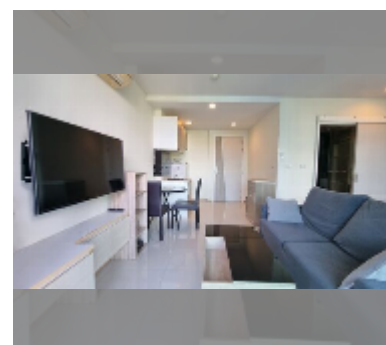

Condo for sale studio 35 m² in Acqua, Pattaya

฿ 2,520,000

UNIT PARAMETERS:

UID	FS-242869
quota	thai quota
type	studio
size	35m ²
floor	7
view	pool view
quality	good
equipment: furniture, air conditioner, television, refrigerator	

Swimming pool: swimming pool, kids pool, rooftop pool, infinity view, jacuzzi.

Chill zone: chill zone, garden, rooftop chillout.

Health zone: gym, sauna, hamam.

Other: reception, lobby, CCTV, security.

[details](#)