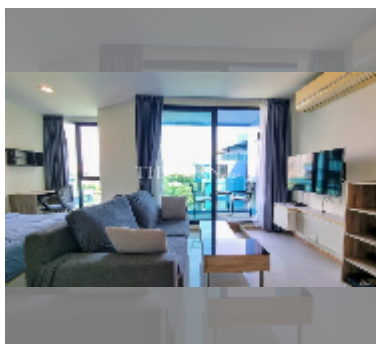

Condo for sale studio 35 m² in Acqua, Pattaya

฿ 2,520,000

UNIT PARAMETERS:

UID	FS-242869
quota	thai quota
type	studio
size	35m ²
floor	7
view	pool view
quality	good
equipment: furniture, air conditioner, television, refrigerator	

PROJECT PARAMETERS:

district	Jomtien
buildings	2
floors	8
built in	2014
maintenance	฿ 16,800/year

FACILITIES:

General information: boutique, meters to beach: 150, minutes to beach: 2, underground parking.

Swimming pool: swimming pool, kids pool, rooftop pool, infinity view, jacuzzi.

Chill zone: chill zone, garden, rooftop chillout.

Health zone: gym, sauna, hamam.

Other: reception, lobby, CCTV, security.

details