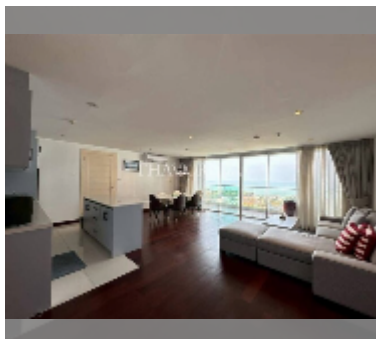

Condo for sale 2 bedroom 88 m² in The View Cosy Beach, Pattaya

฿ 7,990,000

UNIT PARAMETERS:

UID	FS-242867
quota	foreign quota
type	2 bedroom
size	88m ²
floor	14
view	sea view

PROJECT PARAMETERS:

district	Pratumnak
buildings	1
floors	20
built in	2009
maintenance	฿ 41,184/year

FACILITIES:

General information: highrise, meters to beach: 300, minutes to beach: 5, underground parking, open parking.
Swimming pool: rooftop pool, infinity view.
Chill zone: rooftop chillout.
Health zone: gym, sauna.
Other: reception, lobby, CCTV, security.