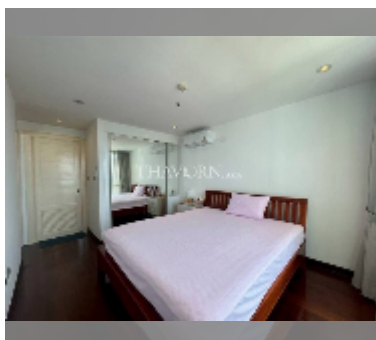

Condo for sale 2 bedroom 88 m² in The View Cosy Beach, Pattaya

฿ 7,990,000

UNIT PARAMETERS:

UID	FS-242867
quota	foreign quota
type	2 bedroom
size	88m²
floor	14
view	sea view

PROJECT PARAMETERS:

district	Pratumnak
buildings	1
floors	20
built in	2009
maintenance	฿ 41,184/year

FACILITIES:

General information: highrise, meters to beach: 300, minutes to beach: 5, underground parking, open parking.
Swimming pool: rooftop pool, infinity view.
Chill zone: rooftop chillout.
Health zone: gym, sauna.
Other: reception, lobby, CCTV, security.