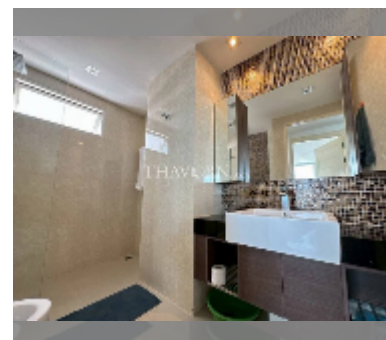

Condo for sale 2 bedroom 88 m² in The View Cosy Beach, Pattaya

฿ 7,990,000

UNIT PARAMETERS:

UID	FS-242867
quota	foreign quota
type	2 bedroom
size	88m²
floor	14
view	sea view

PROJECT PARAMETERS:

district	Pratumnak
buildings	1
floors	20
built in	2009
maintenance	฿ 41,184/year

FACILITIES:

General information: highrise, meters to beach: 300, minutes to beach: 5, underground parking, open parking.
Swimming pool: rooftop pool, infinity view.
Chill zone: rooftop chillout.
Health zone: gym, sauna.
Other: reception, lobby, CCTV, security.