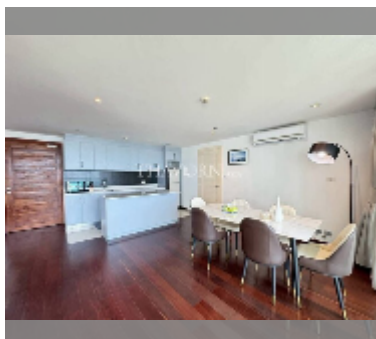

Condo for sale 2 bedroom 88 m² in The View Cosy Beach, Pattaya

฿ 7,990,000

UNIT PARAMETERS:

UID	FS-242867
quota	foreign quota
type	2 bedroom
size	88m²
floor	14
view	sea view

PROJECT PARAMETERS:

district	Pratumnak
buildings	1
floors	20
built in	2009
maintenance	฿ 41,184/year

FACILITIES:

General information: highrise, meters to beach: 300, minutes to beach: 5, underground parking, open parking.
Swimming pool: rooftop pool, infinity view.
Chill zone: rooftop chillout.
Health zone: gym, sauna.
Other: reception, lobby, CCTV, security.