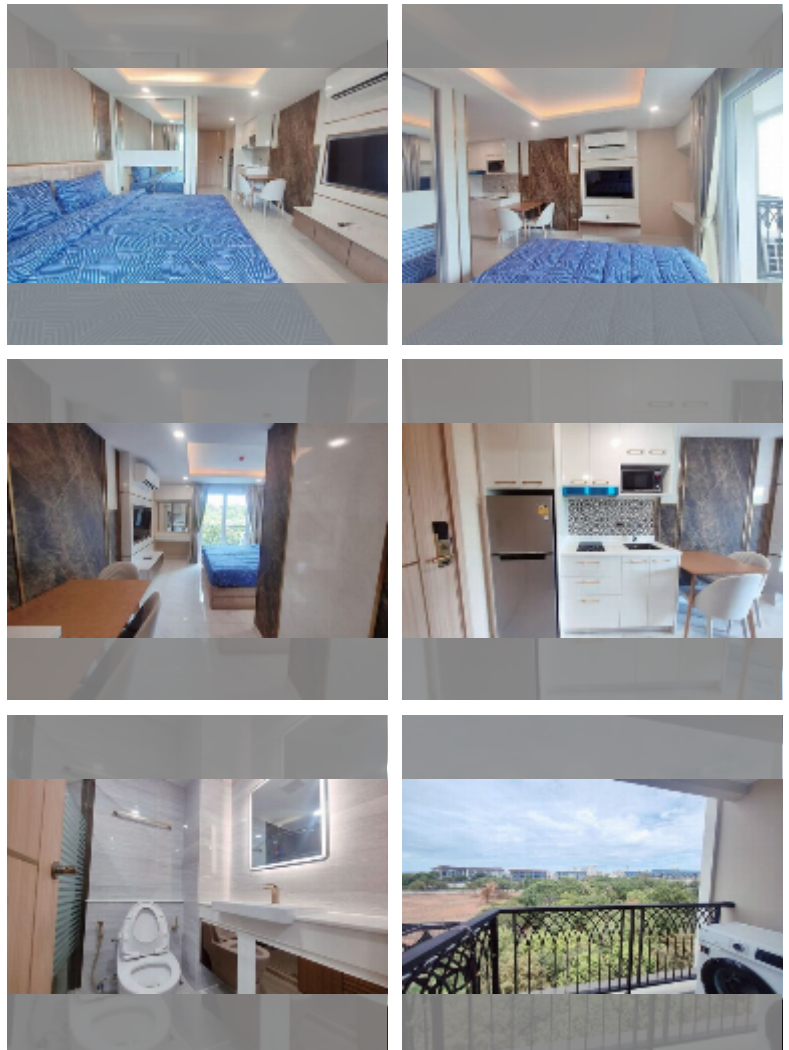

Condo for sale studio 25 m² in Dusit Grand Park 2, Pattaya

฿ 1,890,000

UNIT PARAMETERS:

UID	FS-242864
quota	foreign quota
type	studio
size	25m²
floor	8
view	city view

PROJECT PARAMETERS:

district	Jomtien
buildings	5
floors	8
built in	2022

FACILITIES:

General information: boutique, underground parking.

Swimming pool: swimming pool, kids pool, jacuzzi.

Chill zone: chill zone, garden.

Health zone: gym.

Other: lobby, clubhouse, CCTV, security.