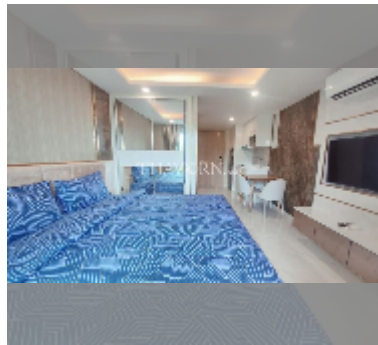

Condo for sale studio 25 m² in Dusit Grand Park 2, Pattaya

฿ 1,890,000

UNIT PARAMETERS:

UID	FS-242864
quota	foreign quota
type	studio
size	25m²
floor	8
view	city view

PROJECT PARAMETERS:

district	Jomtien
buildings	5
floors	8
built in	2022

FACILITIES:

General information: boutique, underground parking.

Swimming pool: swimming pool, kids pool, jacuzzi.

Chill zone: chill zone, garden.

Health zone: gym.

Other: lobby, clubhouse, CCTV, security.