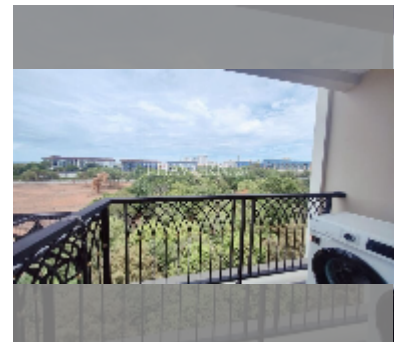

Condo for sale studio 25 m² in Dusit Grand Park 2, Pattaya

฿ 1,890,000

UNIT PARAMETERS:

UID	FS-242864
quota	foreign quota
type	studio
size	25m²
floor	8
view	city view

PROJECT PARAMETERS:

district	Jomtien
buildings	5
floors	8
built in	2022

FACILITIES:

General information: boutique, underground parking.

Swimming pool: swimming pool, kids pool, jacuzzi.

Chill zone: chill zone, garden.

Health zone: gym.

Other: lobby, clubhouse, CCTV, security.