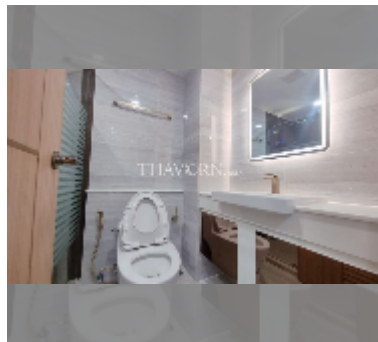

Condo for sale studio 25 m² in Dusit Grand Park 2, Pattaya

฿ 1,890,000

UNIT PARAMETERS:

UID	FS-242864
quota	foreign quota
type	studio
size	25m²
floor	8
view	city view

PROJECT PARAMETERS:

district	Jomtien
buildings	5
floors	8
built in	2022

FACILITIES:

General information: boutique, underground parking.

Swimming pool: swimming pool, kids pool, jacuzzi.

Chill zone: chill zone, garden.

Health zone: gym.

Other: lobby, clubhouse, CCTV, security.