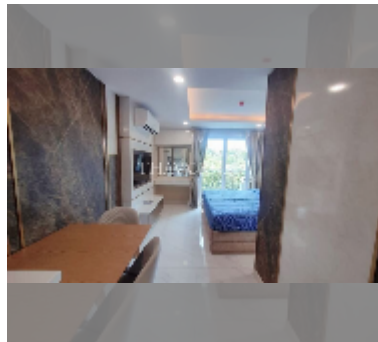

Condo for sale studio 25 m² in Dusit Grand Park 2, Pattaya

฿ 1,890,000

UNIT PARAMETERS:

UID	FS-242864
quota	foreign quota
type	studio
size	25m²
floor	8
view	city view

PROJECT PARAMETERS:

district	Jomtien
buildings	5
floors	8
built in	2022

FACILITIES:

General information: boutique, underground parking.

Swimming pool: swimming pool, kids pool, jacuzzi.

Chill zone: chill zone, garden.

Health zone: gym.

Other: lobby, clubhouse, CCTV, security.