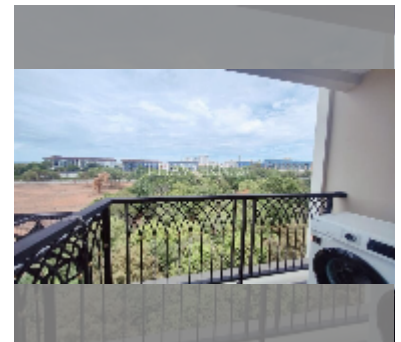

Condo for sale studio 25 m² in Dusit Grand Park 2, Pattaya

฿ 1,890,000

UNIT PARAMETERS:

| | |
|-------|------------------|
| UID | FS-242864 |
| quota | foreign quota |
| type | studio |
| size | 25m ² |
| floor | 8 |
| view | city view |

PROJECT PARAMETERS:

| | |
|-----------|---------|
| district | Jomtien |
| buildings | 5 |
| floors | 8 |
| built in | 2022 |

FACILITIES:

General information: boutique, underground parking.

Swimming pool: swimming pool, kids pool, jacuzzi.

Chill zone: chill zone, garden.

Health zone: gym.

Other: lobby, clubhouse, CCTV, security.

details