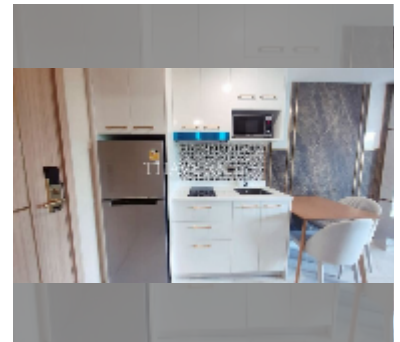

Condo for sale studio 25 m² in Dusit Grand Park 2, Pattaya

฿ 1,890,000

UNIT PARAMETERS:

UID	FS-242864
quota	foreign quota
type	studio
size	25m²
floor	8
view	city view

PROJECT PARAMETERS:

district	Jomtien
buildings	5
floors	8
built in	2022

FACILITIES:

General information: boutique, underground parking.

Swimming pool: swimming pool, kids pool, jacuzzi.

Chill zone: chill zone, garden.

Health zone: gym.

Other: lobby, clubhouse, CCTV, security.