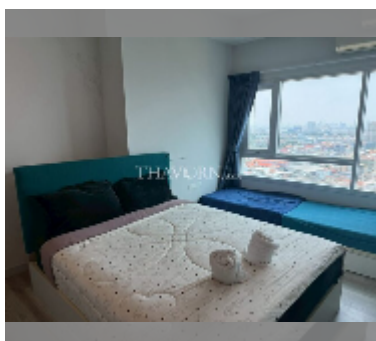

Condo for sale 1 bedroom 34 m² in Centric Sea, Pattaya

฿ 3,190,000

UNIT PARAMETERS:

UID	FS-242863
quota	foreign quota
type	1 bedroom
size	34m²
floor	27
view	city view

equipment: furniture, air conditioner, television, refrigerator

PROJECT PARAMETERS:

district	Central Pattaya
buildings	3
floors	44
built in	2015
maintenance	฿ 22,440/year

FACILITIES:

General information: highrise, multy-level parking, covered parking.

Swimming pool: swimming pool, rooftop pool.

Chill zone: chill zone, garden, rooftop chillout.

Health zone: gym.

Other: lobby, clubhouse, CCTV, security, minimart.