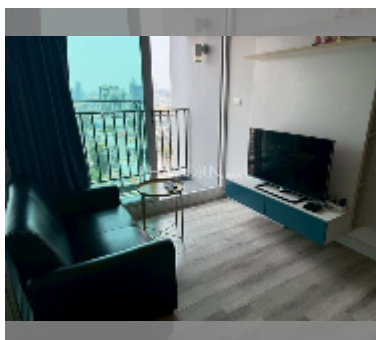

Condo for sale 1 bedroom 34 m² in Centric Sea, Pattaya

฿ 3,190,000

UNIT PARAMETERS:

UID	FS-242863
quota	foreign quota
type	1 bedroom
size	34m²
floor	27
view	city view

equipment: furniture, air conditioner, television, refrigerator

PROJECT PARAMETERS:

district	Central Pattaya
buildings	3
floors	44
built in	2015
maintenance	฿ 22,440/year

FACILITIES:

General information: highrise, multy-level parking, covered parking.

Swimming pool: swimming pool, rooftop pool.

Chill zone: chill zone, garden, rooftop chillout.

Health zone: gym.

Other: lobby, clubhouse, CCTV, security, minimart.