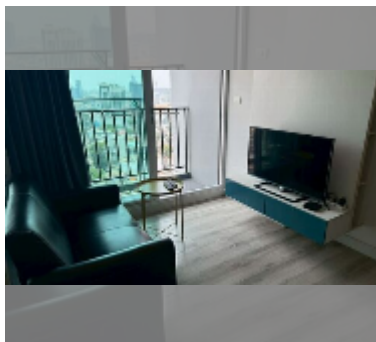

Condo for sale 1 bedroom 34 m² in Centric Sea, Pattaya

฿ 3,190,000

UNIT PARAMETERS:

UID	FS-242863
quota	foreign quota
type	1 bedroom
size	34m²
floor	27
view	city view

equipment: furniture, air conditioner, television, refrigerator

PROJECT PARAMETERS:

district	Central Pattaya
buildings	3
floors	44
built in	2015
maintenance	฿ 22,440/year

FACILITIES:

General information: highrise, multy-level parking, covered parking.

Swimming pool: swimming pool, rooftop pool.

Chill zone: chill zone, garden, rooftop chillout.

Health zone: gym.

Other: lobby, clubhouse, CCTV, security, minimart.