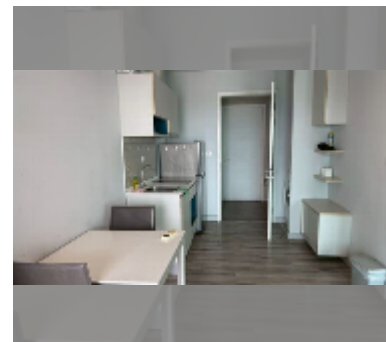

Condo for sale 1 bedroom 34 m² in Centric Sea, Pattaya

฿ 3,190,000

UNIT PARAMETERS:

UID	FS-242863
quota	foreign quota
type	1 bedroom
size	34m²
floor	27
view	city view

equipment: furniture, air conditioner, television, refrigerator

PROJECT PARAMETERS:

district	Central Pattaya
buildings	3
floors	44
built in	2015
maintenance	฿ 22,440/year

FACILITIES:

General information: highrise, multy-level parking, covered parking.

Swimming pool: swimming pool, rooftop pool.

Chill zone: chill zone, garden, rooftop chillout.

Health zone: gym.

Other: lobby, clubhouse, CCTV, security, minimart.