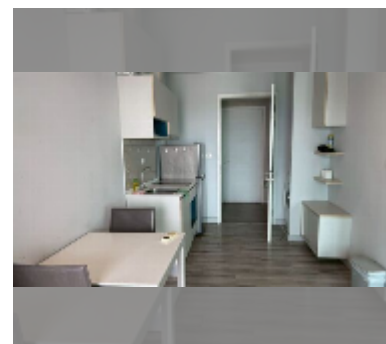

Condo for sale 1 bedroom 34 m² in Centric Sea, Pattaya

฿ 3,190,000

UNIT PARAMETERS:

UID	FS-242863
quota	foreign quota
type	1 bedroom
size	34m²
floor	27
view	city view

equipment: furniture, air conditioner, television, refrigerator

PROJECT PARAMETERS:

district	Central Pattaya
buildings	3
floors	44
built in	2015
maintenance	฿ 22,440/year

FACILITIES:

General information: highrise, multy-level parking, covered parking.

Swimming pool: swimming pool, rooftop pool.

Chill zone: chill zone, garden, rooftop chillout.

Health zone: gym.

Other: lobby, clubhouse, CCTV, security, minimart.