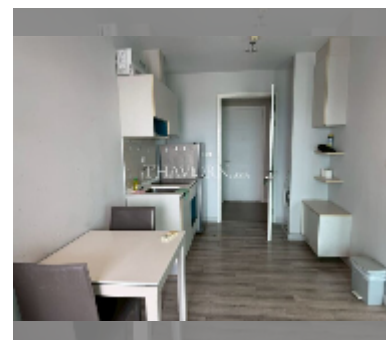

Condo for sale 1 bedroom 34 m² in Centric Sea, Pattaya

฿ 3,190,000

UNIT PARAMETERS:

UID	FS-242863
quota	foreign quota
type	1 bedroom
size	34m²
floor	27
view	city view

equipment: furniture, air conditioner, television, refrigerator

PROJECT PARAMETERS:

district	Central Pattaya
buildings	3
floors	44
built in	2015
maintenance	฿ 22,440/year

FACILITIES:

General information: highrise, multy-level parking, covered parking.

Swimming pool: swimming pool, rooftop pool.

Chill zone: chill zone, garden, rooftop chillout.

Health zone: gym.

Other: lobby, clubhouse, CCTV, security, minimart.