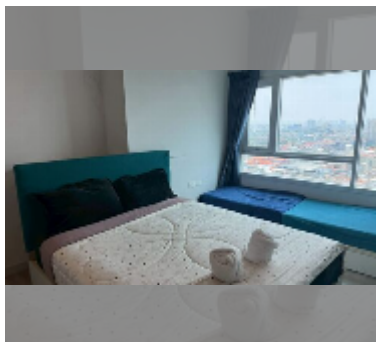

Condo for sale 1 bedroom 34 m² in Centric Sea, Pattaya

฿ 3,190,000

UNIT PARAMETERS:

UID	FS-242863
quota	foreign quota
type	1 bedroom
size	34m²
floor	27
view	city view

equipment: furniture, air conditioner, television, refrigerator

PROJECT PARAMETERS:

district	Central Pattaya
buildings	3
floors	44
built in	2015
maintenance	฿ 22,440/year

FACILITIES:

General information: highrise, multy-level parking, covered parking.

Swimming pool: swimming pool, rooftop pool.

Chill zone: chill zone, garden, rooftop chillout.

Health zone: gym.

Other: lobby, clubhouse, CCTV, security, minimart.