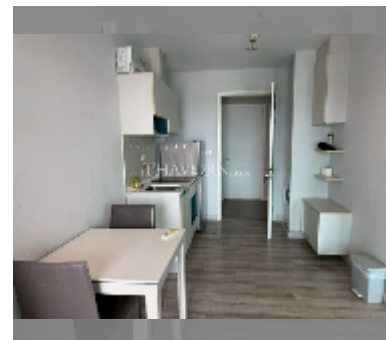

Condo for sale 1 bedroom 34 m² in Centric Sea, Pattaya

฿ 3,190,000

UNIT PARAMETERS:

UID	FS-242863
quota	foreign quota
type	1 bedroom
size	34m²
floor	27
view	city view

equipment: furniture, air conditioner, television, refrigerator

PROJECT PARAMETERS:

district	Central Pattaya
buildings	3
floors	44
built in	2015
maintenance	฿ 22,440/year

FACILITIES:

General information: highrise, multy-level parking, covered parking.

Swimming pool: swimming pool, rooftop pool.

Chill zone: chill zone, garden, rooftop chillout.

Health zone: gym.

Other: lobby, clubhouse, CCTV, security, minimart.