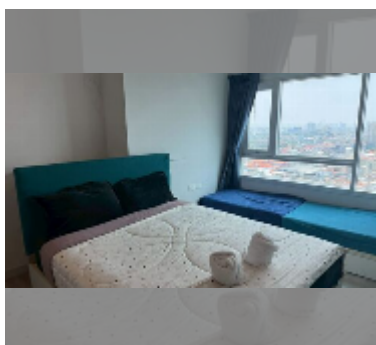

Condo for sale 1 bedroom 34 m² in Centric Sea, Pattaya

฿ 3,190,000

UNIT PARAMETERS:

UID	FS-242863
quota	foreign quota
type	1 bedroom
size	34m²
floor	27
view	city view

equipment: furniture, air conditioner, television, refrigerator

PROJECT PARAMETERS:

district	Central Pattaya
buildings	3
floors	44
built in	2015
maintenance	฿ 22,440/year

FACILITIES:

General information: highrise, multy-level parking, covered parking.

Swimming pool: swimming pool, rooftop pool.

Chill zone: chill zone, garden, rooftop chillout.

Health zone: gym.

Other: lobby, clubhouse, CCTV, security, minimart.