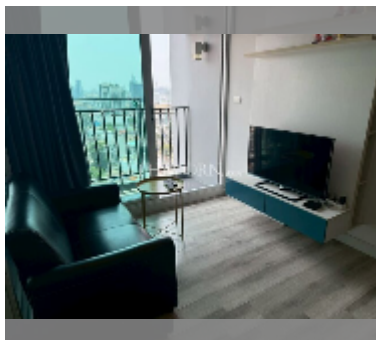

Condo for sale 1 bedroom 34 m² in Centric Sea, Pattaya

฿ 3,190,000

UNIT PARAMETERS:

UID	FS-242863
quota	foreign quota
type	1 bedroom
size	34m²
floor	27
view	city view

equipment: furniture, air conditioner, television, refrigerator

PROJECT PARAMETERS:

district	Central Pattaya
buildings	3
floors	44
built in	2015
maintenance	฿ 22,440/year

FACILITIES:

General information: highrise, multy-level parking, covered parking.

Swimming pool: swimming pool, rooftop pool.

Chill zone: chill zone, garden, rooftop chillout.

Health zone: gym.

Other: lobby, clubhouse, CCTV, security, minimart.