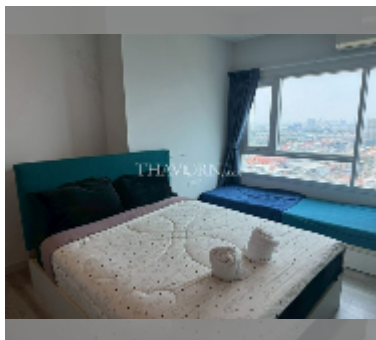

Condo for sale 1 bedroom 34 m² in Centric Sea, Pattaya

฿ 3,190,000

UNIT PARAMETERS:

UID	FS-242863
quota	foreign quota
type	1 bedroom
size	34m²
floor	27
view	city view

equipment: furniture, air conditioner, television, refrigerator

PROJECT PARAMETERS:

district	Central Pattaya
buildings	3
floors	44
built in	2015
maintenance	฿ 22,440/year

FACILITIES:

General information: highrise, multy-level parking, covered parking.

Swimming pool: swimming pool, rooftop pool.

Chill zone: chill zone, garden, rooftop chillout.

Health zone: gym.

Other: lobby, clubhouse, CCTV, security, minimart.