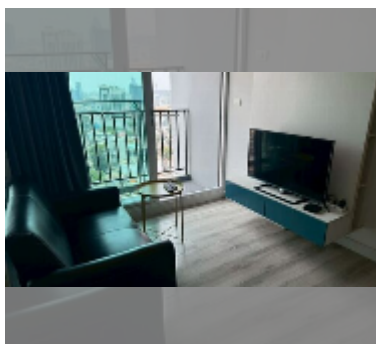

Condo for sale 1 bedroom 34 m² in Centric Sea, Pattaya

฿ 3,190,000

UNIT PARAMETERS:

UID	FS-242863
quota	foreign quota
type	1 bedroom
size	34m²
floor	27
view	city view

equipment: furniture, air conditioner, television, refrigerator

PROJECT PARAMETERS:

district	Central Pattaya
buildings	3
floors	44
built in	2015
maintenance	฿ 22,440/year

FACILITIES:

General information: highrise, multy-level parking, covered parking.

Swimming pool: swimming pool, rooftop pool.

Chill zone: chill zone, garden, rooftop chillout.

Health zone: gym.

Other: lobby, clubhouse, CCTV, security, minimart.