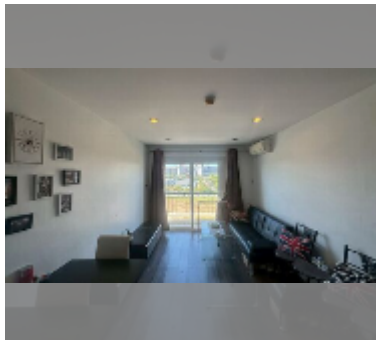

Condo for sale 1 bedroom 34 m² in Park Lane Jomtien Resort, Pattaya

฿ 1,490,000

UNIT PARAMETERS:

UID	FS-242862
quota	foreign quota
type	1 bedroom
size	34m²
floor	5
view	city view
equipment: furniture, air conditioner, refrigerator	

PROJECT PARAMETERS:

district	Jomtien
buildings	4
floors	8
built in	2010

FACILITIES:

General information: resort, meters to beach: 500, minutes to beach: 10, open parking.

Swimming pool: swimming pool, kids pool, jacuzzi.

Chill zone: chill zone, garden.

Health zone: gym.

Other: CCTV, security, minimart.