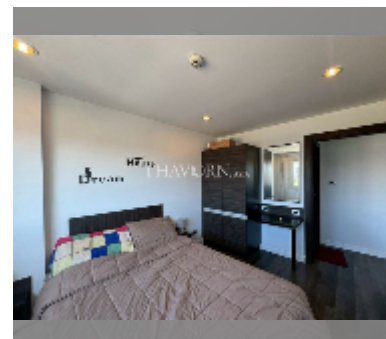

Condo for sale 1 bedroom 34 m² in Park Lane Jomtien Resort, Pattaya

฿ 1,490,000

UNIT PARAMETERS:

UID	FS-242862
quota	foreign quota
type	1 bedroom
size	34m²
floor	5
view	city view
equipment: furniture, air conditioner, refrigerator	

PROJECT PARAMETERS:

district	Jomtien
buildings	4
floors	8
built in	2010

FACILITIES:

General information: resort, meters to beach: 500, minutes to beach: 10, open parking.

Swimming pool: swimming pool, kids pool, jacuzzi.

Chill zone: chill zone, garden.

Health zone: gym.

Other: CCTV, security, minimart.