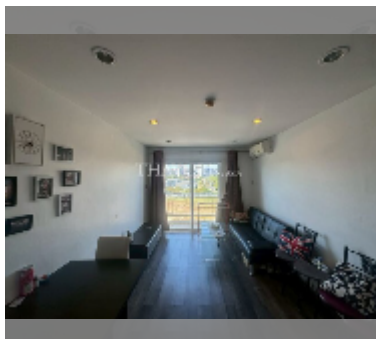

Condo for sale 1 bedroom 34 m² in Park Lane Jomtien Resort, Pattaya

฿ 1,490,000

UNIT PARAMETERS:

UID	FS-242862
quota	foreign quota
type	1 bedroom
size	34m²
floor	5
view	city view
equipment: furniture, air conditioner, refrigerator	

PROJECT PARAMETERS:

district	Jomtien
buildings	4
floors	8
built in	2010

FACILITIES:

General information: resort, meters to beach: 500, minutes to beach: 10, open parking.

Swimming pool: swimming pool, kids pool, jacuzzi.

Chill zone: chill zone, garden.

Health zone: gym.

Other: CCTV, security, minimart.