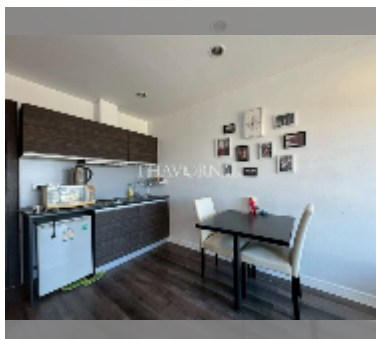

Condo for sale 1 bedroom 34 m² in Park Lane Jomtien Resort, Pattaya

฿ 1,490,000

UNIT PARAMETERS:

UID	FS-242862
quota	foreign quota
type	1 bedroom
size	34m²
floor	5
view	city view
equipment: furniture, air conditioner, refrigerator	

PROJECT PARAMETERS:

district	Jomtien
buildings	4
floors	8
built in	2010

FACILITIES:

General information: resort, meters to beach: 500, minutes to beach: 10, open parking.

Swimming pool: swimming pool, kids pool, jacuzzi.

Chill zone: chill zone, garden.

Health zone: gym.

Other: CCTV, security, minimart.