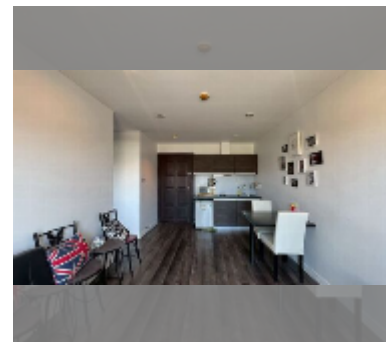

Condo for sale 1 bedroom 34 m² in Park Lane Jomtien Resort, Pattaya

฿ 1,490,000

UNIT PARAMETERS:

UID	FS-242862
quota	foreign quota
type	1 bedroom
size	34m²
floor	5
view	city view
equipment: furniture, air conditioner, refrigerator	

PROJECT PARAMETERS:

district	Jomtien
buildings	4
floors	8
built in	2010

FACILITIES:

General information: resort, meters to beach: 500, minutes to beach: 10, open parking.

Swimming pool: swimming pool, kids pool, jacuzzi.

Chill zone: chill zone, garden.

Health zone: gym.

Other: CCTV, security, minimart.