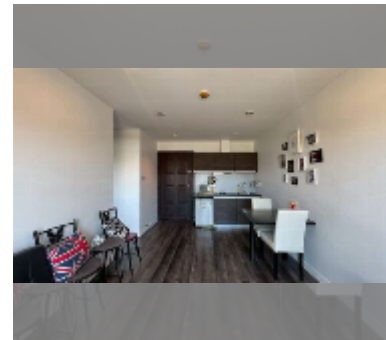

Condo for sale 1 bedroom 34 m² in Park Lane Jomtien Resort, Pattaya

฿ 1,490,000

UNIT PARAMETERS:

UID	FS-242862
quota	foreign quota
type	1 bedroom
size	34m²
floor	5
view	city view
equipment: furniture, air conditioner, refrigerator	

PROJECT PARAMETERS:

district	Jomtien
buildings	4
floors	8
built in	2010

FACILITIES:

General information: resort, meters to beach: 500, minutes to beach: 10, open parking.

Swimming pool: swimming pool, kids pool, jacuzzi.

Chill zone: chill zone, garden.

Health zone: gym.

Other: CCTV, security, minimart.