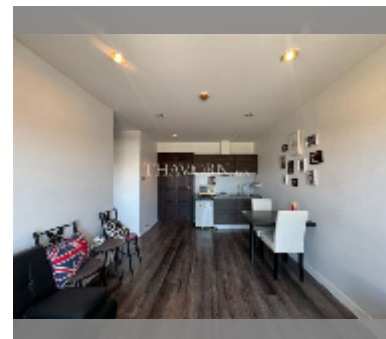

Condo for sale 1 bedroom 34 m² in Park Lane Jomtien Resort, Pattaya

฿ 1,490,000

UNIT PARAMETERS:

UID	FS-242862
quota	foreign quota
type	1 bedroom
size	34m²
floor	5
view	city view
equipment: furniture, air conditioner, refrigerator	

PROJECT PARAMETERS:

district	Jomtien
buildings	4
floors	8
built in	2010

FACILITIES:

General information: resort, meters to beach: 500, minutes to beach: 10, open parking.

Swimming pool: swimming pool, kids pool, jacuzzi.

Chill zone: chill zone, garden.

Health zone: gym.

Other: CCTV, security, minimart.