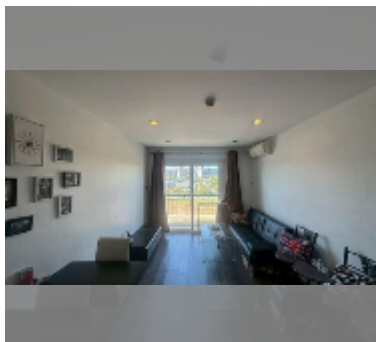

Condo for sale 1 bedroom 34 m² in Park Lane Jomtien Resort, Pattaya

฿ 1,490,000

UNIT PARAMETERS:

UID	FS-242862
quota	foreign quota
type	1 bedroom
size	34m²
floor	5
view	city view
equipment: furniture, air conditioner, refrigerator	

PROJECT PARAMETERS:

district	Jomtien
buildings	4
floors	8
built in	2010

FACILITIES:

General information: resort, meters to beach: 500, minutes to beach: 10, open parking.

Swimming pool: swimming pool, kids pool, jacuzzi.

Chill zone: chill zone, garden.

Health zone: gym.

Other: CCTV, security, minimart.