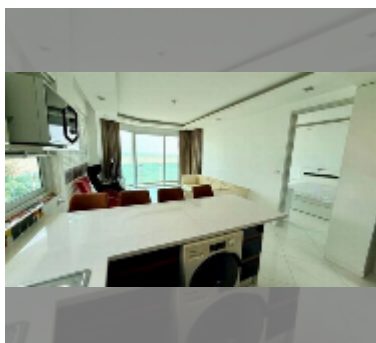

Condo for sale 1 bedroom 60.64 m² in Paradise Ocean View, Pattaya

฿ 8,050,000

UNIT PARAMETERS:

UID	FS-242860
quota	foreign quota
type	1 bedroom
size	60.64m²
floor	3
view	sea view
quality	good
equipment: furniture, air conditioner, television, washing-machine	

PROJECT PARAMETERS:

district	Wongamat
buildings	1
floors	7
built in	2013

FACILITIES:

General information: resort, open parking.

Swimming pool: swimming pool, infinity view, jacuzzi.

Chill zone: chill zone, garden.

Health zone: gym, sauna, steam.

Other: reception, lobby, CCTV, security.