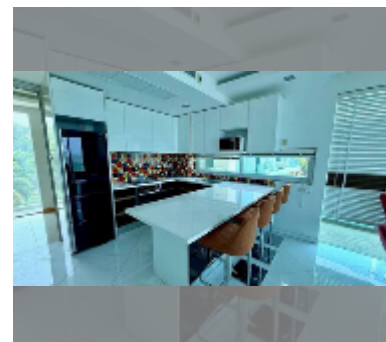

Condo for sale 1 bedroom 60.64 m² in Paradise Ocean View, Pattaya

฿ 8,050,000

UNIT PARAMETERS:

UID	FS-242860
quota	foreign quota
type	1 bedroom
size	60.64m ²
floor	3
view	sea view
quality	good
equipment: furniture, air conditioner, television, washing-machine	

Health zone: gym, sauna, steam.

Other: reception, lobby, CCTV, security.

[details](#)