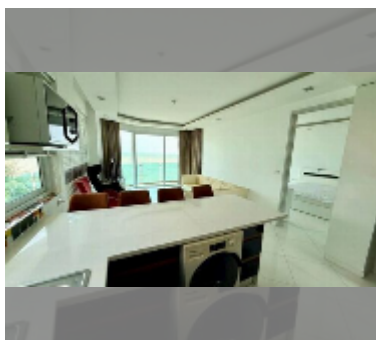

Condo for sale 1 bedroom 60.64 m² in Paradise Ocean View, Pattaya

฿ 8,050,000

UNIT PARAMETERS:

UID	FS-242860
quota	foreign quota
type	1 bedroom
size	60.64m²
floor	3
view	sea view
quality	good
equipment: furniture, air conditioner, television, washing-machine	

PROJECT PARAMETERS:

district	Wongamat
buildings	1
floors	7
built in	2013

FACILITIES:

General information: resort, open parking.

Swimming pool: swimming pool, infinity view, jacuzzi.

Chill zone: chill zone, garden.

Health zone: gym, sauna, steam.

Other: reception, lobby, CCTV, security.