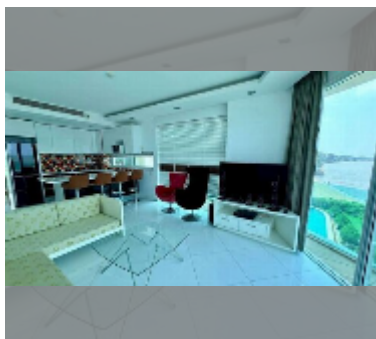

Condo for sale 1 bedroom 60.64 m² in Paradise Ocean View, Pattaya

฿ 8,050,000

UNIT PARAMETERS:

UID	FS-242860
quota	foreign quota
type	1 bedroom
size	60.64m ²
floor	3
view	sea view
quality	good
equipment: furniture, air conditioner, television, washing-machine	

PROJECT PARAMETERS:

district	Wongamat
buildings	1
floors	7
built in	2013

FACILITIES:

General information: resort, open parking.

Swimming pool: swimming pool, infinity view, jacuzzi.

Chill zone: chill zone, garden.

Health zone: gym, sauna, steam.

Other: reception, lobby, CCTV, security.

[details](#)