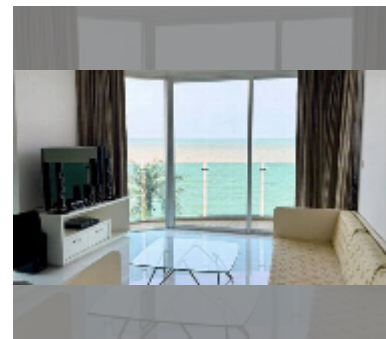

Condo for sale 1 bedroom 60.64 m² in Paradise Ocean View, Pattaya

฿ 8,050,000

UNIT PARAMETERS:

UID	FS-242860
quota	foreign quota
type	1 bedroom
size	60.64m ²
floor	3
view	sea view
quality	good
equipment: furniture, air conditioner, television, washing-machine	

PROJECT PARAMETERS:

district	Wongamat
buildings	1
floors	7
built in	2013

FACILITIES:

General information: resort, open parking.

Swimming pool: swimming pool, infinity view, jacuzzi.

Chill zone: chill zone, garden.

Health zone: gym, sauna, steam.

Other: reception, lobby, CCTV, security.

[details](#)