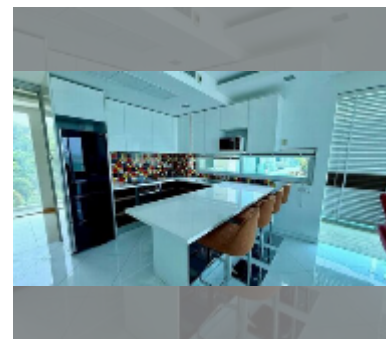

Condo for sale 1 bedroom 60.64 m² in Paradise Ocean View, Pattaya

฿ 8,050,000

UNIT PARAMETERS:

UID	FS-242860
quota	foreign quota
type	1 bedroom
size	60.64m ²
floor	3
view	sea view
quality	good
equipment: furniture, air conditioner, television, washing-machine	

Health zone: gym, sauna, steam.

Other: reception, lobby, CCTV, security.

[details](#)