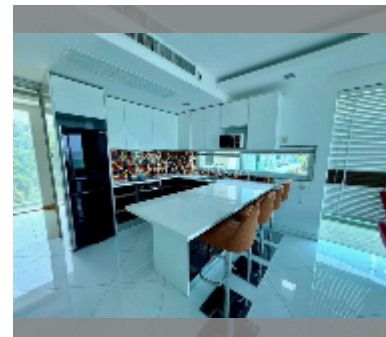

Condo for sale 1 bedroom 60.64 m² in Paradise Ocean View, Pattaya

฿ 8,050,000

UNIT PARAMETERS:

UID	FS-242860
quota	foreign quota
type	1 bedroom
size	60.64m ²
floor	3
view	sea view
quality	good
equipment: furniture, air conditioner, television, washing-machine	

Health zone: gym, sauna, steam.

Other: reception, lobby, CCTV, security.

[details](#)