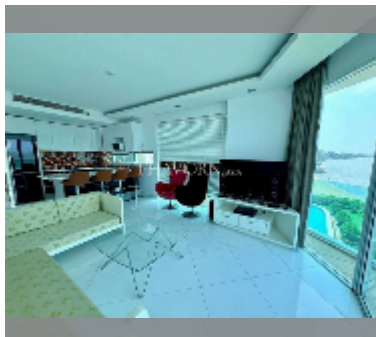

Condo for sale 1 bedroom 60.64 m² in Paradise Ocean View, Pattaya

฿ 8,050,000

UNIT PARAMETERS:

UID	FS-242860
quota	foreign quota
type	1 bedroom
size	60.64m ²
floor	3
view	sea view
quality	good
equipment: furniture, air conditioner, television, washing-machine	

PROJECT PARAMETERS:

district	Wongamat
buildings	1
floors	7
built in	2013

FACILITIES:

General information: resort, open parking.

Swimming pool: swimming pool, infinity view, jacuzzi.

Chill zone: chill zone, garden.

Health zone: gym, sauna, steam.

Other: reception, lobby, CCTV, security.

[details](#)