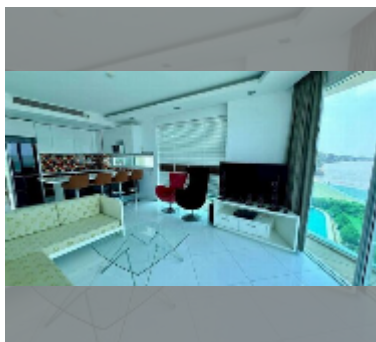

Condo for sale 1 bedroom 60.64 m² in Paradise Ocean View, Pattaya

฿ 8,050,000

UNIT PARAMETERS:

UID	FS-242860
quota	foreign quota
type	1 bedroom
size	60.64m ²
floor	3
view	sea view
quality	good
equipment: furniture, air conditioner, television, washing-machine	

PROJECT PARAMETERS:

district	Wongamat
buildings	1
floors	7
built in	2013

FACILITIES:

General information: resort, open parking.

Swimming pool: swimming pool, infinity view, jacuzzi.

Chill zone: chill zone, garden.

Health zone: gym, sauna, steam.

Other: reception, lobby, CCTV, security.

[details](#)