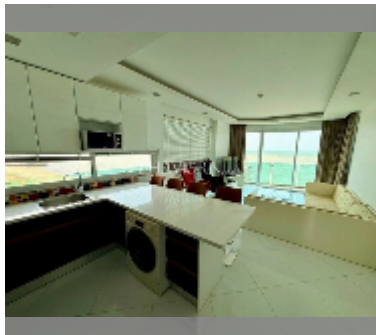

Condo for sale 1 bedroom 60.64 m² in Paradise Ocean View, Pattaya

฿ 8,050,000

UNIT PARAMETERS:

UID	FS-242860
quota	foreign quota
type	1 bedroom
size	60.64m²
floor	3
view	sea view
quality	good
equipment: furniture, air conditioner, television, washing-machine	

PROJECT PARAMETERS:

district	Wongamat
buildings	1
floors	7
built in	2013

FACILITIES:

General information: resort, open parking.

Swimming pool: swimming pool, infinity view, jacuzzi.

Chill zone: chill zone, garden.

Health zone: gym, sauna, steam.

Other: reception, lobby, CCTV, security.