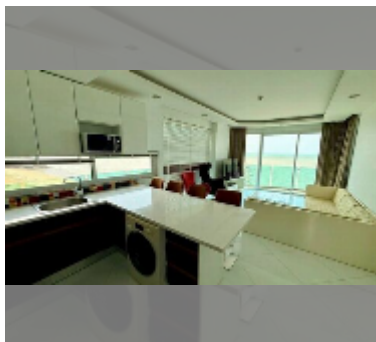

Condo for sale 1 bedroom 60.64 m² in Paradise Ocean View, Pattaya

฿ 8,050,000

UNIT PARAMETERS:

UID	FS-242860
quota	foreign quota
type	1 bedroom
size	60.64m ²
floor	3
view	sea view
quality	good
equipment: furniture, air conditioner, television, washing-machine	

Health zone: gym, sauna, steam.

Other: reception, lobby, CCTV, security.

[details](#)