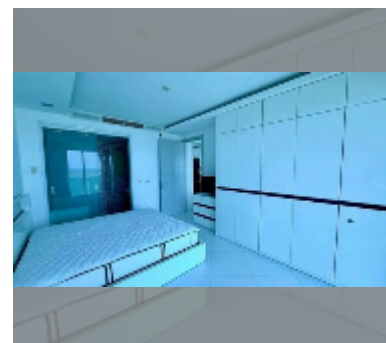

Condo for sale 1 bedroom 60.64 m² in Paradise Ocean View, Pattaya

฿ 8,050,000

UNIT PARAMETERS:

UID	FS-242860
quota	foreign quota
type	1 bedroom
size	60.64m²
floor	3
view	sea view
quality	good
equipment: furniture, air conditioner, television, washing-machine	

PROJECT PARAMETERS:

district	Wongamat
buildings	1
floors	7
built in	2013

FACILITIES:

General information: resort, open parking.

Swimming pool: swimming pool, infinity view, jacuzzi.

Chill zone: chill zone, garden.

Health zone: gym, sauna, steam.

Other: reception, lobby, CCTV, security.