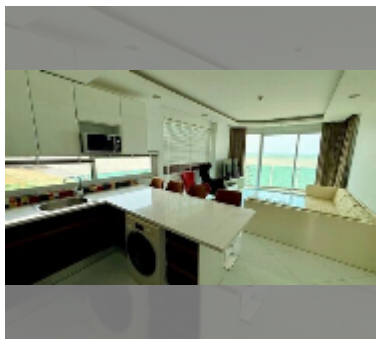

Condo for sale 1 bedroom 60.64 m² in Paradise Ocean View, Pattaya

฿ 8,050,000

UNIT PARAMETERS:

UID	FS-242860
quota	foreign quota
type	1 bedroom
size	60.64m²
floor	3
view	sea view
quality	good
equipment: furniture, air conditioner, television, washing-machine	

PROJECT PARAMETERS:

district	Wongamat
buildings	1
floors	7
built in	2013

FACILITIES:

General information: resort, open parking.

Swimming pool: swimming pool, infinity view, jacuzzi.

Chill zone: chill zone, garden.

Health zone: gym, sauna, steam.

Other: reception, lobby, CCTV, security.