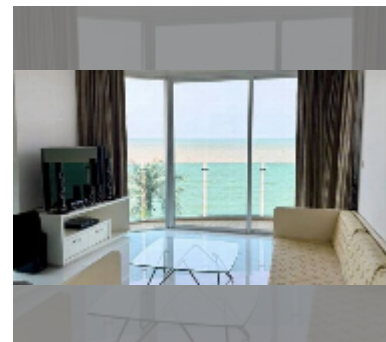

Condo for sale 1 bedroom 60.64 m² in Paradise Ocean View, Pattaya

฿ 8,050,000

UNIT PARAMETERS:

UID	FS-242860
quota	foreign quota
type	1 bedroom
size	60.64m ²
floor	3
view	sea view
quality	good
equipment: furniture, air conditioner, television, washing-machine	

PROJECT PARAMETERS:

district	Wongamat
buildings	1
floors	7
built in	2013

FACILITIES:

General information: resort, open parking.

Swimming pool: swimming pool, infinity view, jacuzzi.

Chill zone: chill zone, garden.

Health zone: gym, sauna, steam.

Other: reception, lobby, CCTV, security.

[details](#)