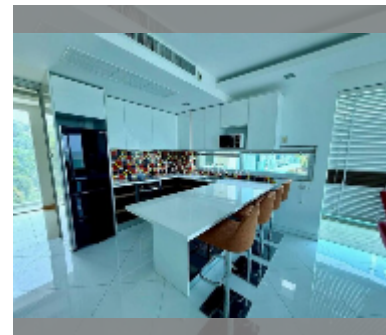

Condo for sale 1 bedroom 60.64 m² in Paradise Ocean View, Pattaya

฿ 8,050,000

UNIT PARAMETERS:

UID	FS-242860
quota	foreign quota
type	1 bedroom
size	60.64m²
floor	3
view	sea view
quality	good
equipment: furniture, air conditioner, television, washing-machine	

PROJECT PARAMETERS:

district	Wongamat
buildings	1
floors	7
built in	2013

FACILITIES:

General information: resort, open parking.

Swimming pool: swimming pool, infinity view, jacuzzi.

Chill zone: chill zone, garden.

Health zone: gym, sauna, steam.

Other: reception, lobby, CCTV, security.