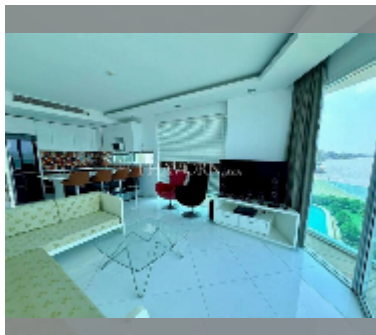

## Condo for sale 1 bedroom 60.64 m<sup>2</sup> in Paradise Ocean View, Pattaya

**฿ 8,050,000**

**UNIT PARAMETERS:**

UID	FS-242860
quota	foreign quota
type	1 bedroom
size	60.64m <sup>2</sup>
floor	3
view	sea view
quality	good
equipment: furniture, air conditioner, television, washing-machine	

**PROJECT PARAMETERS:**

district	Wongamat
buildings	1
floors	7
built in	2013

**FACILITIES:**

General information: resort, open parking.

Swimming pool: swimming pool, infinity view, jacuzzi.

Chill zone: chill zone, garden.

Health zone: gym, sauna, steam.

Other: reception, lobby, CCTV, security.

[details](#)