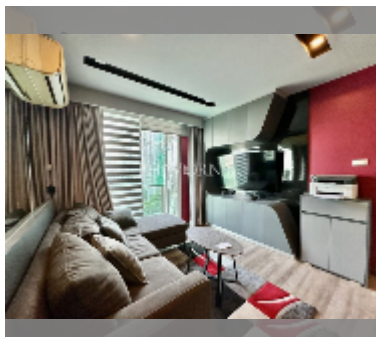

Condo for sale 1 bedroom 36 m² in City Center Residence, Pattaya

฿ 2,690,000

UNIT PARAMETERS:

UID	FS-242854
quota	foreign quota
type	1 bedroom
size	36m²
floor	6
view	pool view
quality	good
equipment: furniture, air conditioner, television, refrigerator	

PROJECT PARAMETERS:

district	Central Pattaya
buildings	3
floors	8
built in	2017
maintenance	฿ 21,168/year

FACILITIES:

General information: resort, meters to beach: 2000, minutes to beach: 15, underground parking.

Swimming pool: swimming pool, kids pool, waterfall.

Chill zone: garden.

Health zone: gym, sauna.

Other: lobby, CCTV, security.