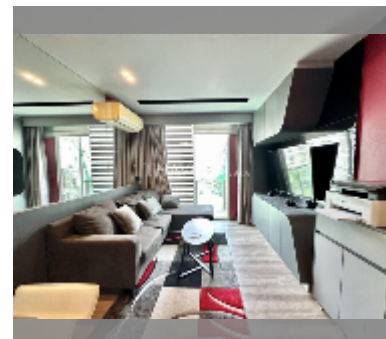

Condo for sale 1 bedroom 36 m² in City Center Residence, Pattaya

฿ 2,690,000

UNIT PARAMETERS:

UID	FS-242854
quota	foreign quota
type	1 bedroom
size	36m²
floor	6
view	pool view
quality	good
equipment: furniture, air conditioner, television, refrigerator	

PROJECT PARAMETERS:

district	Central Pattaya
buildings	3
floors	8
built in	2017
maintenance	฿ 21,168/year

FACILITIES:

General information: resort, meters to beach: 2000, minutes to beach: 15, underground parking.

Swimming pool: swimming pool, kids pool, waterfall.

Chill zone: garden.

Health zone: gym, sauna.

Other: lobby, CCTV, security.