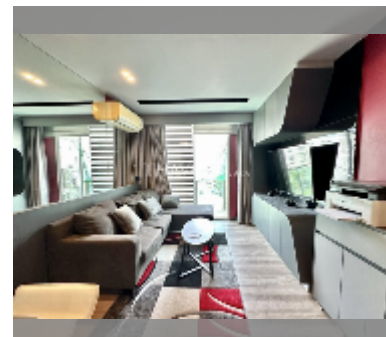

Condo for sale 1 bedroom 36 m² in City Center Residence, Pattaya

฿ 2,690,000

UNIT PARAMETERS:

UID	FS-242854
quota	foreign quota
type	1 bedroom
size	36m²
floor	6
view	pool view
quality	good
equipment: furniture, air conditioner, television, refrigerator	

PROJECT PARAMETERS:

district	Central Pattaya
buildings	3
floors	8
built in	2017
maintenance	฿ 21,168/year

FACILITIES:

General information: resort, meters to beach: 2000, minutes to beach: 15, underground parking.

Swimming pool: swimming pool, kids pool, waterfall.

Chill zone: garden.

Health zone: gym, sauna.

Other: lobby, CCTV, security.