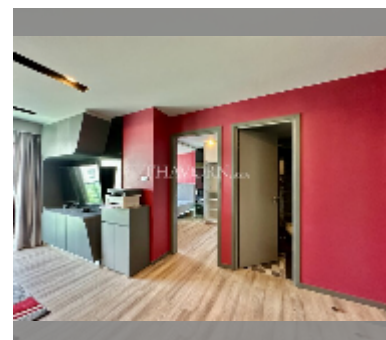

Condo for sale 1 bedroom 36 m² in City Center Residence, Pattaya

฿ 2,690,000

UNIT PARAMETERS:

UID	FS-242854
quota	foreign quota
type	1 bedroom
size	36m²
floor	6
view	pool view
quality	good
equipment: furniture, air conditioner, television, refrigerator	

PROJECT PARAMETERS:

district	Central Pattaya
buildings	3
floors	8
built in	2017
maintenance	฿ 21,168/year

FACILITIES:

General information: resort, meters to beach: 2000, minutes to beach: 15, underground parking.

Swimming pool: swimming pool, kids pool, waterfall.

Chill zone: garden.

Health zone: gym, sauna.

Other: lobby, CCTV, security.