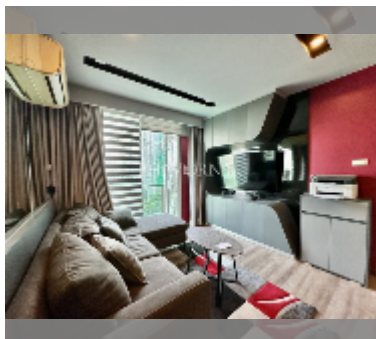

Condo for sale 1 bedroom 36 m² in City Center Residence, Pattaya

฿ 2,690,000

UNIT PARAMETERS:

UID	FS-242854
quota	foreign quota
type	1 bedroom
size	36m²
floor	6
view	pool view
quality	good
equipment: furniture, air conditioner, television, refrigerator	

PROJECT PARAMETERS:

district	Central Pattaya
buildings	3
floors	8
built in	2017
maintenance	฿ 21,168/year

FACILITIES:

General information: resort, meters to beach: 2000, minutes to beach: 15, underground parking.

Swimming pool: swimming pool, kids pool, waterfall.

Chill zone: garden.

Health zone: gym, sauna.

Other: lobby, CCTV, security.