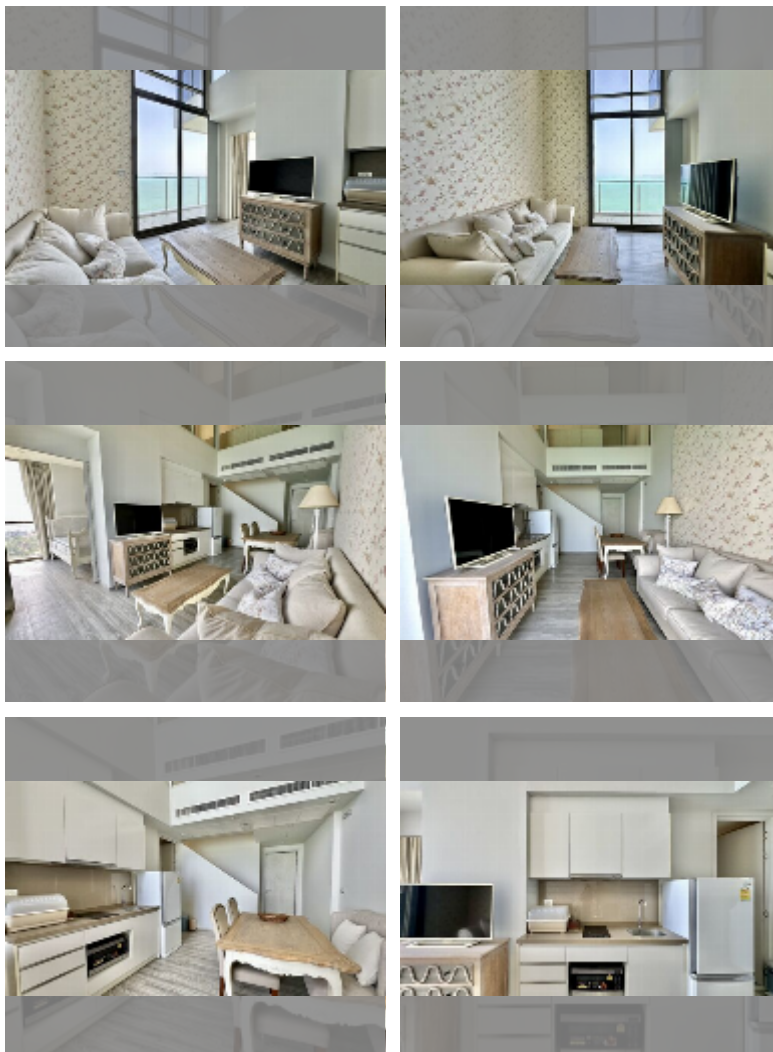

Condo for sale 2 bedroom 90 m² in Baan Plai Haad, Pattaya

฿ 15,500,000

UNIT PARAMETERS:

UID	FS-242852
quota	thai quota
type	2 bedroom
size	90m²
floor	24
view	sea view
quality	good
equipment: furniture, air conditioner, television, refrigerator	

PROJECT PARAMETERS:

district	Wongamat
buildings	2
floors	31
built in	2015
maintenance	฿ 37,800/year

FACILITIES:

General information: highrise, open parking, covered parking.

Swimming pool: swimming pool, rooftop pool.

Chill zone: chill zone, garden, rooftop chillout.

Health zone: gym, sauna.

Other: lobby, CCTV, security, minimart.