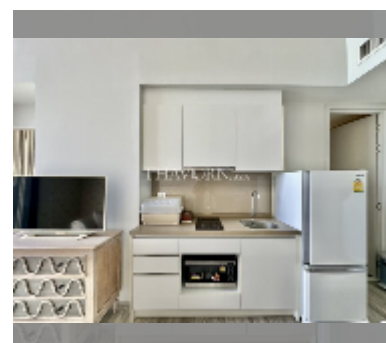

Condo for sale 2 bedroom 90 m² in Baan Plai Haad, Pattaya

฿ 15,500,000

UNIT PARAMETERS:

UID	FS-242852
quota	thai quota
type	2 bedroom
size	90m²
floor	24
view	sea view
quality	good
equipment: furniture, air conditioner, television, refrigerator	

PROJECT PARAMETERS:

district	Wongamat
buildings	2
floors	31
built in	2015
maintenance	฿ 37,800/year

FACILITIES:

General information: highrise, open parking, covered parking.

Swimming pool: swimming pool, rooftop pool.

Chill zone: chill zone, garden, rooftop chillout.

Health zone: gym, sauna.

Other: lobby, CCTV, security, minimart.