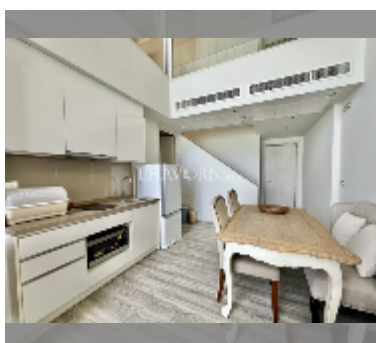

Condo for sale 2 bedroom 90 m² in Baan Plai Haad, Pattaya

฿ 15,500,000

UNIT PARAMETERS:

UID	FS-242852
quota	thai quota
type	2 bedroom
size	90m²
floor	24
view	sea view
quality	good
equipment: furniture, air conditioner, television, refrigerator	

PROJECT PARAMETERS:

district	Wongamat
buildings	2
floors	31
built in	2015
maintenance	฿ 37,800/year

FACILITIES:

General information: highrise, open parking, covered parking.

Swimming pool: swimming pool, rooftop pool.

Chill zone: chill zone, garden, rooftop chillout.

Health zone: gym, sauna.

Other: lobby, CCTV, security, minimart.