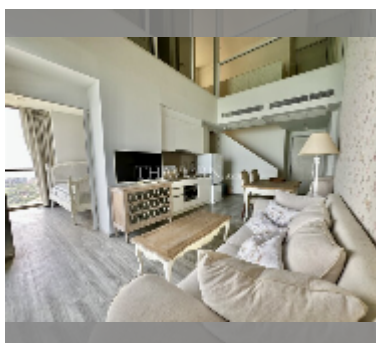

Condo for sale 2 bedroom 90 m² in Baan Plai Haad, Pattaya

฿ 15,500,000

UNIT PARAMETERS:

UID	FS-242852
quota	thai quota
type	2 bedroom
size	90m²
floor	24
view	sea view
quality	good
equipment: furniture, air conditioner, television, refrigerator	

PROJECT PARAMETERS:

district	Wongamat
buildings	2
floors	31
built in	2015
maintenance	฿ 37,800/year

FACILITIES:

General information: highrise, open parking, covered parking.

Swimming pool: swimming pool, rooftop pool.

Chill zone: chill zone, garden, rooftop chillout.

Health zone: gym, sauna.

Other: lobby, CCTV, security, minimart.