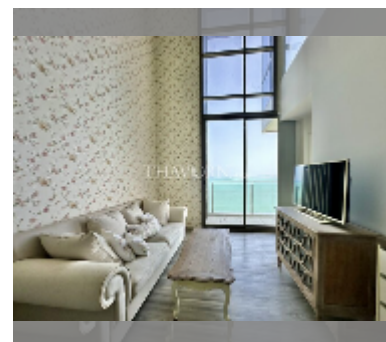

Condo for sale 2 bedroom 90 m² in Baan Plai Haad, Pattaya

฿ 15,500,000

UNIT PARAMETERS:

UID	FS-242852
quota	thai quota
type	2 bedroom
size	90m²
floor	24
view	sea view
quality	good
equipment: furniture, air conditioner, television, refrigerator	

PROJECT PARAMETERS:

district	Wongamat
buildings	2
floors	31
built in	2015
maintenance	฿ 37,800/year

FACILITIES:

General information: highrise, open parking, covered parking.

Swimming pool: swimming pool, rooftop pool.

Chill zone: chill zone, garden, rooftop chillout.

Health zone: gym, sauna.

Other: lobby, CCTV, security, minimart.