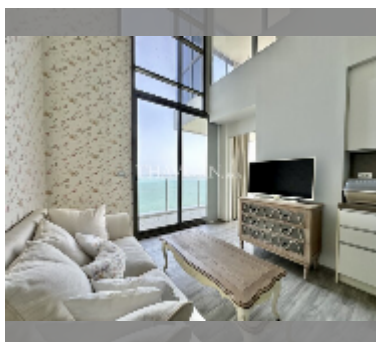

Condo for sale 2 bedroom 90 m² in Baan Plai Haad, Pattaya

฿ 15,500,000

UNIT PARAMETERS:

UID	FS-242852
quota	thai quota
type	2 bedroom
size	90m²
floor	24
view	sea view
quality	good
equipment: furniture, air conditioner, television, refrigerator	

PROJECT PARAMETERS:

district	Wongamat
buildings	2
floors	31
built in	2015
maintenance	฿ 37,800/year

FACILITIES:

General information: highrise, open parking, covered parking.

Swimming pool: swimming pool, rooftop pool.

Chill zone: chill zone, garden, rooftop chillout.

Health zone: gym, sauna.

Other: lobby, CCTV, security, minimart.