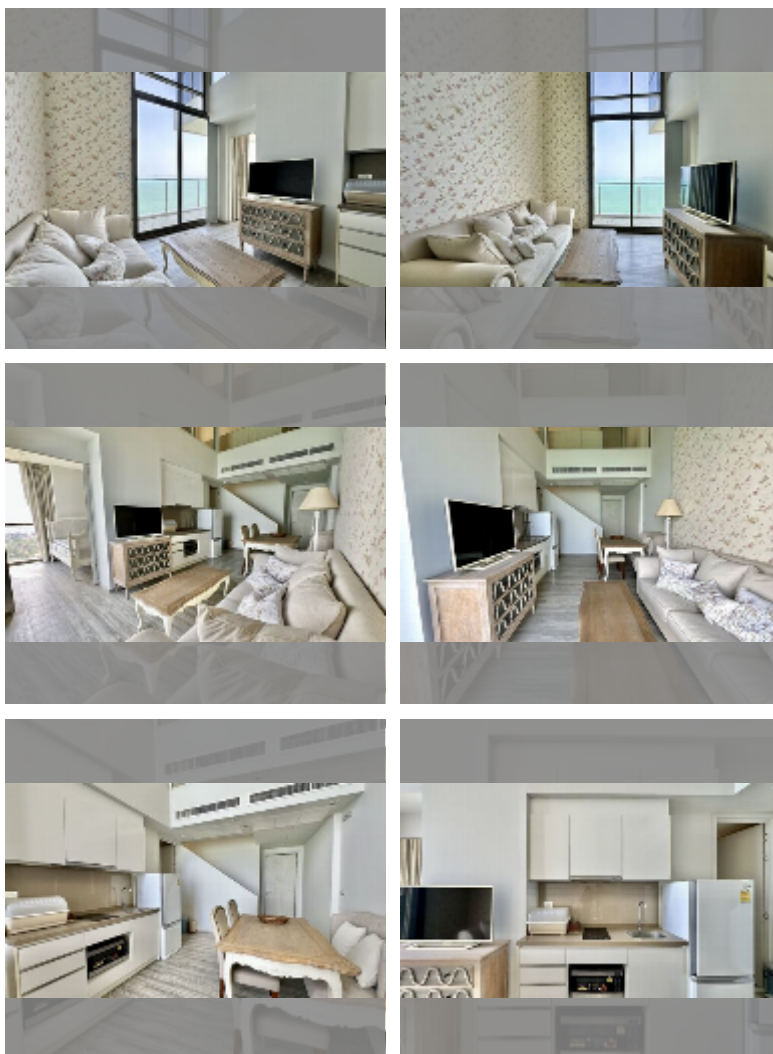

Condo for sale 2 bedroom 90 m² in Baan Plai Haad, Pattaya

฿ 15,500,000

UNIT PARAMETERS:

UID	FS-242852
quota	thai quota
type	2 bedroom
size	90m²
floor	24
view	sea view
quality	good
equipment: furniture, air conditioner, television, refrigerator	

PROJECT PARAMETERS:

district	Wongamat
buildings	2
floors	31
built in	2015
maintenance	฿ 37,800/year

FACILITIES:

General information: highrise, open parking, covered parking.

Swimming pool: swimming pool, rooftop pool.

Chill zone: chill zone, garden, rooftop chillout.

Health zone: gym, sauna.

Other: lobby, CCTV, security, minimart.