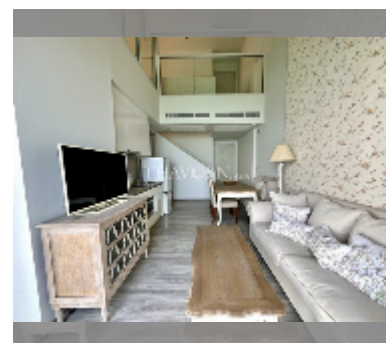

Condo for sale 2 bedroom 90 m² in Baan Plai Haad, Pattaya

฿ 15,500,000

UNIT PARAMETERS:

UID	FS-242852
quota	thai quota
type	2 bedroom
size	90m²
floor	24
view	sea view
quality	good
equipment: furniture, air conditioner, television, refrigerator	

PROJECT PARAMETERS:

district	Wongamat
buildings	2
floors	31
built in	2015
maintenance	฿ 37,800/year

FACILITIES:

General information: highrise, open parking, covered parking.

Swimming pool: swimming pool, rooftop pool.

Chill zone: chill zone, garden, rooftop chillout.

Health zone: gym, sauna.

Other: lobby, CCTV, security, minimart.