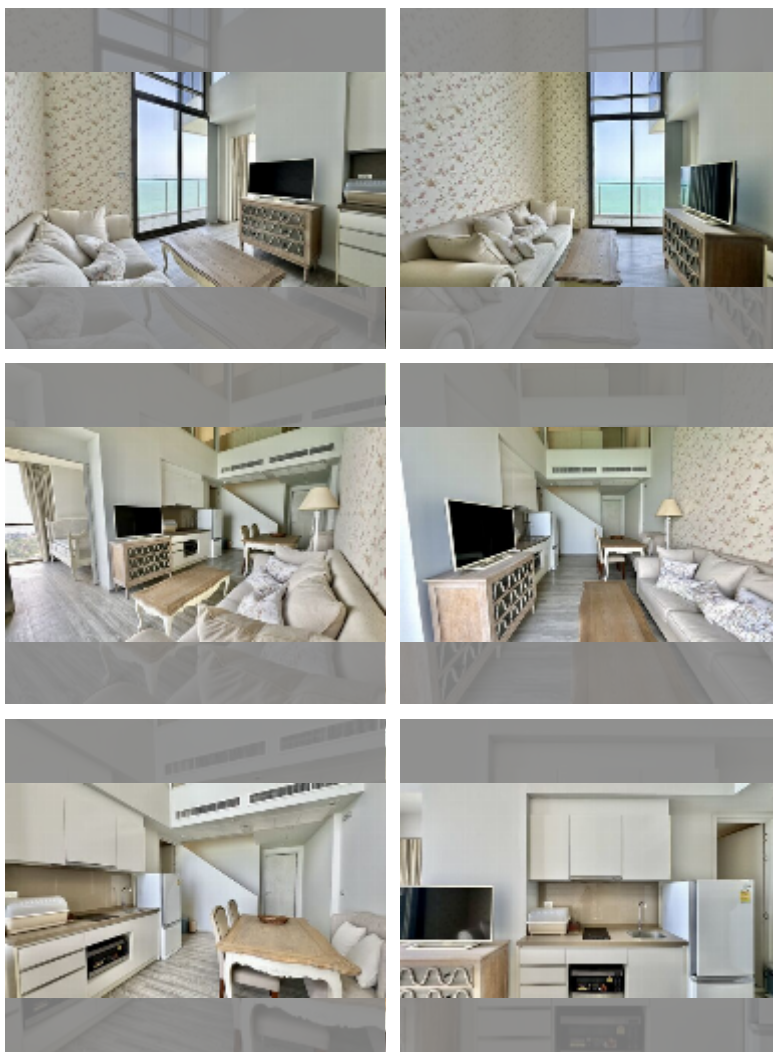

Condo for sale 2 bedroom 90 m² in Baan Plai Haad, Pattaya

฿ 15,500,000

UNIT PARAMETERS:

UID	FS-242852
quota	thai quota
type	2 bedroom
size	90m²
floor	24
view	sea view
quality	good
equipment: furniture, air conditioner, television, refrigerator	

PROJECT PARAMETERS:

district	Wongamat
buildings	2
floors	31
built in	2015
maintenance	฿ 37,800/year

FACILITIES:

General information: highrise, open parking, covered parking.

Swimming pool: swimming pool, rooftop pool.

Chill zone: chill zone, garden, rooftop chillout.

Health zone: gym, sauna.

Other: lobby, CCTV, security, minimart.