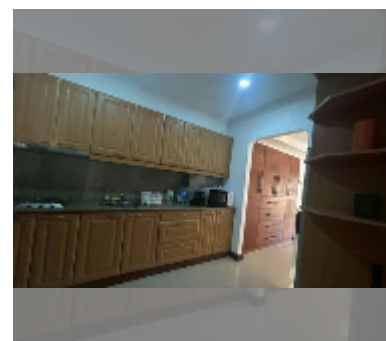

Condo for sale studio 56 m² in View Talay Residence 4, Pattaya

฿ 3,240,000

UNIT PARAMETERS:

UID	FS-242841
quota	foreign quota
type	studio
size	56m²
floor	5
view	city view
equipment: furniture, air conditioner	

PROJECT PARAMETERS:

district	Jomtien
buildings	1
floors	6
built in	2012

FACILITIES:

General information: resort, open parking.

Swimming pool: swimming pool.

Chill zone: chill zone, garden, rooftop chillout.

Health zone: gym.

Other: lobby, CCTV, security.