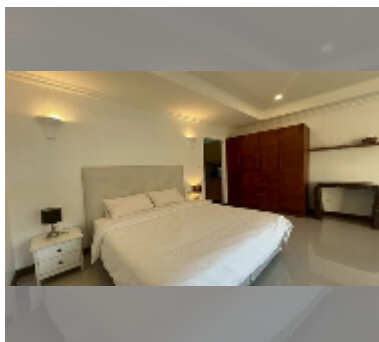

Condo for sale studio 56 m² in View Talay Residence 4, Pattaya

฿ 3,240,000

UNIT PARAMETERS:

UID	FS-242841
quota	foreign quota
type	studio
size	56m²
floor	5
view	city view
equipment: furniture, air conditioner	

PROJECT PARAMETERS:

district	Jomtien
buildings	1
floors	6
built in	2012

FACILITIES:

General information: resort, open parking.

Swimming pool: swimming pool.

Chill zone: chill zone, garden, rooftop chillout.

Health zone: gym.

Other: lobby, CCTV, security.