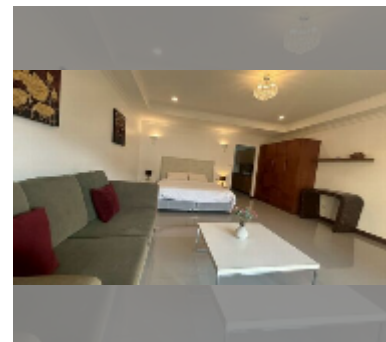

Condo for sale studio 56 m² in View Talay Residence 4, Pattaya

฿ 3,240,000

UNIT PARAMETERS:

UID	FS-242841
quota	foreign quota
type	studio
size	56m ²
floor	5
view	city view
equipment: furniture, air conditioner	

Health zone: gym.

Other: lobby, CCTV, security.

details