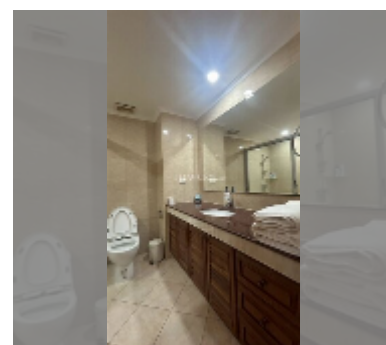

Condo for sale studio 56 m² in View Talay Residence 4, Pattaya

฿ 3,240,000

UNIT PARAMETERS:

UID	FS-242841
quota	foreign quota
type	studio
size	56m²
floor	5
view	city view
equipment: furniture, air conditioner	

PROJECT PARAMETERS:

district	Jomtien
buildings	1
floors	6
built in	2012

FACILITIES:

General information: resort, open parking.

Swimming pool: swimming pool.

Chill zone: chill zone, garden, rooftop chillout.

Health zone: gym.

Other: lobby, CCTV, security.