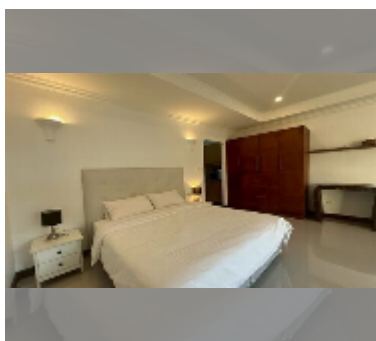

Condo for sale studio 56 m² in View Talay Residence 4, Pattaya

฿ 3,240,000

UNIT PARAMETERS:

UID	FS-242841
quota	foreign quota
type	studio
size	56m²
floor	5
view	city view
equipment: furniture, air conditioner	

PROJECT PARAMETERS:

district	Jomtien
buildings	1
floors	6
built in	2012

FACILITIES:

General information: resort, open parking.

Swimming pool: swimming pool.

Chill zone: chill zone, garden, rooftop chillout.

Health zone: gym.

Other: lobby, CCTV, security.