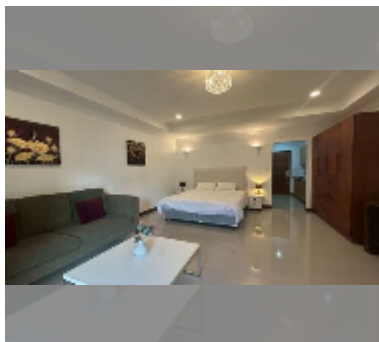

Condo for sale studio 56 m² in View Talay Residence 4, Pattaya

฿ 3,240,000

UNIT PARAMETERS:

UID	FS-242841
quota	foreign quota
type	studio
size	56m²
floor	5
view	city view
equipment: furniture, air conditioner	

PROJECT PARAMETERS:

district	Jomtien
buildings	1
floors	6
built in	2012

FACILITIES:

General information: resort, open parking.

Swimming pool: swimming pool.

Chill zone: chill zone, garden, rooftop chillout.

Health zone: gym.

Other: lobby, CCTV, security.