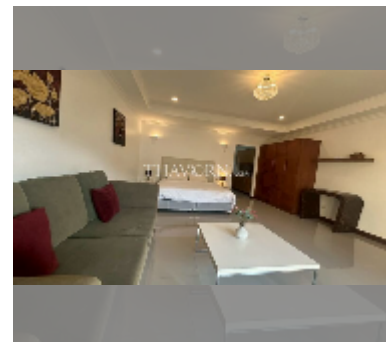

Condo for sale studio 56 m² in View Talay Residence 4, Pattaya

฿ 3,240,000

UNIT PARAMETERS:

UID	FS-242841
quota	foreign quota
type	studio
size	56m²
floor	5
view	city view
equipment: furniture, air conditioner	

PROJECT PARAMETERS:

district	Jomtien
buildings	1
floors	6
built in	2012

FACILITIES:

General information: resort, open parking.

Swimming pool: swimming pool.

Chill zone: chill zone, garden, rooftop chillout.

Health zone: gym.

Other: lobby, CCTV, security.