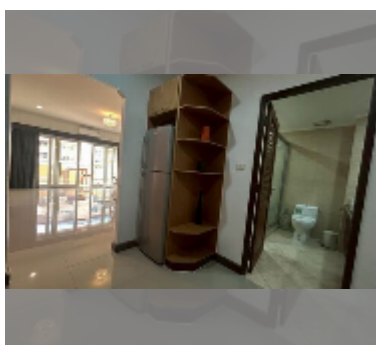

Condo for sale studio 56 m² in View Talay Residence 4, Pattaya

฿ 3,240,000

UNIT PARAMETERS:

UID	FS-242841
quota	foreign quota
type	studio
size	56m ²
floor	5
view	city view
equipment: furniture, air conditioner	

Health zone: gym.

Other: lobby, CCTV, security.

details