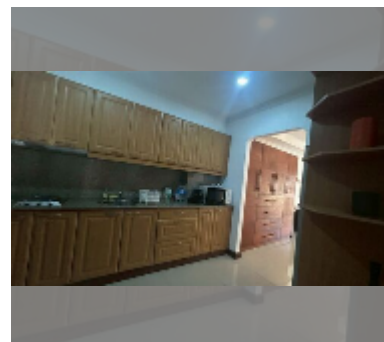

Condo for sale studio 56 m² in View Talay Residence 4, Pattaya

฿ 3,240,000

UNIT PARAMETERS:

UID	FS-242841
quota	foreign quota
type	studio
size	56m²
floor	5
view	city view
equipment: furniture, air conditioner	

PROJECT PARAMETERS:

district	Jomtien
buildings	1
floors	6
built in	2012

FACILITIES:

General information: resort, open parking.

Swimming pool: swimming pool.

Chill zone: chill zone, garden, rooftop chillout.

Health zone: gym.

Other: lobby, CCTV, security.