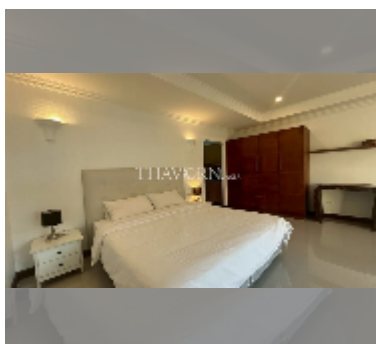

Condo for sale studio 56 m² in View Talay Residence 4, Pattaya

฿ 3,240,000

UNIT PARAMETERS:

UID	FS-242841
quota	foreign quota
type	studio
size	56m²
floor	5
view	city view
equipment: furniture, air conditioner	

PROJECT PARAMETERS:

district	Jomtien
buildings	1
floors	6
built in	2012

FACILITIES:

General information: resort, open parking.

Swimming pool: swimming pool.

Chill zone: chill zone, garden, rooftop chillout.

Health zone: gym.

Other: lobby, CCTV, security.