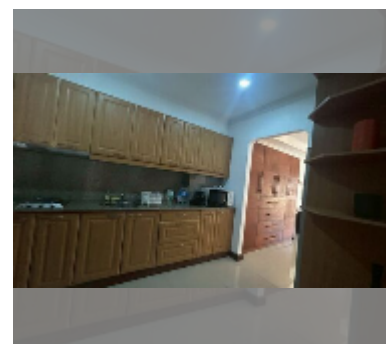

Condo for sale studio 56 m² in View Talay Residence 4, Pattaya

฿ 3,240,000

UNIT PARAMETERS:

UID	FS-242841
quota	foreign quota
type	studio
size	56m²
floor	5
view	city view
equipment: furniture, air conditioner	

PROJECT PARAMETERS:

district	Jomtien
buildings	1
floors	6
built in	2012

FACILITIES:

General information: resort, open parking.

Swimming pool: swimming pool.

Chill zone: chill zone, garden, rooftop chillout.

Health zone: gym.

Other: lobby, CCTV, security.