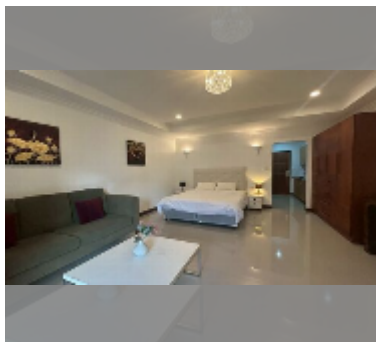

Condo for sale studio 56 m² in View Talay Residence 4, Pattaya

฿ 3,240,000

UNIT PARAMETERS:

UID	FS-242841
quota	foreign quota
type	studio
size	56m²
floor	5
view	city view
equipment: furniture, air conditioner	

PROJECT PARAMETERS:

district	Jomtien
buildings	1
floors	6
built in	2012

FACILITIES:

General information: resort, open parking.

Swimming pool: swimming pool.

Chill zone: chill zone, garden, rooftop chillout.

Health zone: gym.

Other: lobby, CCTV, security.