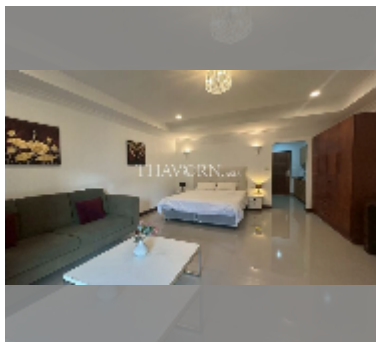

Condo for sale studio 56 m² in View Talay Residence 4, Pattaya

฿ 3,240,000

UNIT PARAMETERS:

UID	FS-242841
quota	foreign quota
type	studio
size	56m²
floor	5
view	city view
equipment: furniture, air conditioner	

PROJECT PARAMETERS:

district	Jomtien
buildings	1
floors	6
built in	2012

FACILITIES:

General information: resort, open parking.

Swimming pool: swimming pool.

Chill zone: chill zone, garden, rooftop chillout.

Health zone: gym.

Other: lobby, CCTV, security.