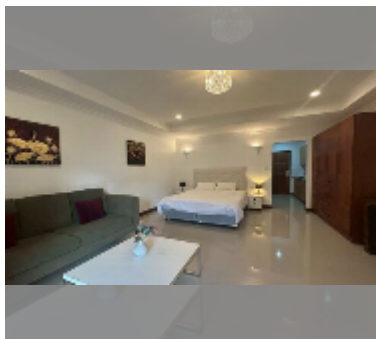

Condo for sale studio 56 m² in View Talay Residence 4, Pattaya

฿ 3,240,000

UNIT PARAMETERS:

UID	FS-242841
quota	foreign quota
type	studio
size	56m²
floor	5
view	city view
equipment: furniture, air conditioner	

PROJECT PARAMETERS:

district	Jomtien
buildings	1
floors	6
built in	2012

FACILITIES:

General information: resort, open parking.

Swimming pool: swimming pool.

Chill zone: chill zone, garden, rooftop chillout.

Health zone: gym.

Other: lobby, CCTV, security.