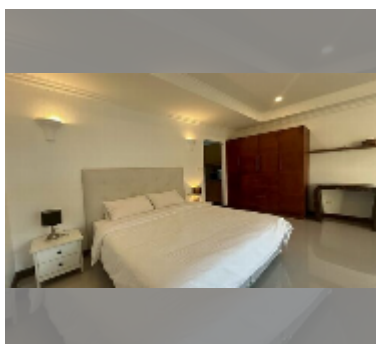

Condo for sale studio 56 m² in View Talay Residence 4, Pattaya

฿ 3,240,000

UNIT PARAMETERS:

UID	FS-242841
quota	foreign quota
type	studio
size	56m²
floor	5
view	city view
equipment: furniture, air conditioner	

PROJECT PARAMETERS:

district	Jomtien
buildings	1
floors	6
built in	2012

FACILITIES:

General information: resort, open parking.

Swimming pool: swimming pool.

Chill zone: chill zone, garden, rooftop chillout.

Health zone: gym.

Other: lobby, CCTV, security.