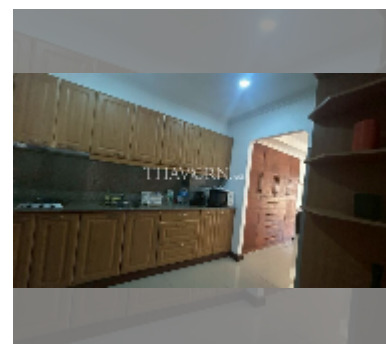

Condo for sale studio 56 m² in View Talay Residence 4, Pattaya

฿ 3,240,000

UNIT PARAMETERS:

UID	FS-242841
quota	foreign quota
type	studio
size	56m²
floor	5
view	city view
equipment: furniture, air conditioner	

PROJECT PARAMETERS:

district	Jomtien
buildings	1
floors	6
built in	2012

FACILITIES:

General information: resort, open parking.

Swimming pool: swimming pool.

Chill zone: chill zone, garden, rooftop chillout.

Health zone: gym.

Other: lobby, CCTV, security.