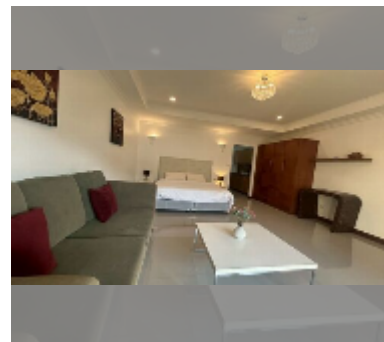

Condo for sale studio 56 m² in View Talay Residence 4, Pattaya

฿ 3,240,000

UNIT PARAMETERS:

UID	FS-242841
quota	foreign quota
type	studio
size	56m ²
floor	5
view	city view
equipment: furniture, air conditioner	

Health zone: gym.

Other: lobby, CCTV, security.

details