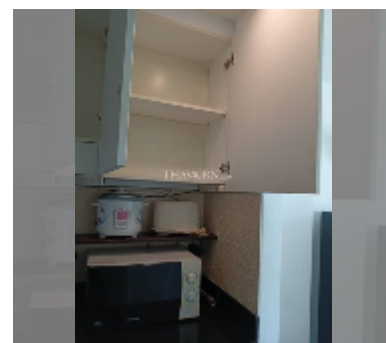

Condo for sale studio 23.31 m² in Art on the Hill, Pattaya

฿ 990,000

UNIT PARAMETERS:

UID	FS-242838
quota	thai quota
type	studio
size	23.31m²
floor	8
view	city view

PROJECT PARAMETERS:

district	Pratumnak
buildings	1
floors	8
built in	2014
maintenance	฿ 10,909/year

FACILITIES:

General information: lowrise, underground parking.

Swimming pool: swimming pool, rooftop pool.

Chill zone: chill zone, garden, rooftop chillout.

Health zone: gym.

Other: lobby, CCTV, security.