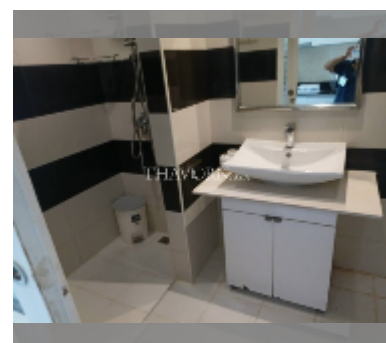

Condo for sale studio 23.31 m² in Art on the Hill, Pattaya

฿ 990,000

UNIT PARAMETERS:

UID	FS-242838
quota	thai quota
type	studio
size	23.31m²
floor	8
view	city view

PROJECT PARAMETERS:

district	Pratumnak
buildings	1
floors	8
built in	2014
maintenance	฿ 10,909/year

FACILITIES:

General information: lowrise, underground parking.

Swimming pool: swimming pool, rooftop pool.

Chill zone: chill zone, garden, rooftop chillout.

Health zone: gym.

Other: lobby, CCTV, security.