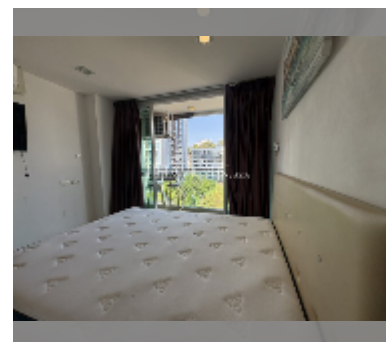

Condo for sale studio 23.31 m² in Art on the Hill, Pattaya

฿ 990,000

UNIT PARAMETERS:

UID	FS-242838
quota	thai quota
type	studio
size	23.31m²
floor	8
view	city view

PROJECT PARAMETERS:

district	Pratumnak
buildings	1
floors	8
built in	2014
maintenance	฿ 10,909/year

FACILITIES:

General information: lowrise, underground parking.

Swimming pool: swimming pool, rooftop pool.

Chill zone: chill zone, garden, rooftop chillout.

Health zone: gym.

Other: lobby, CCTV, security.