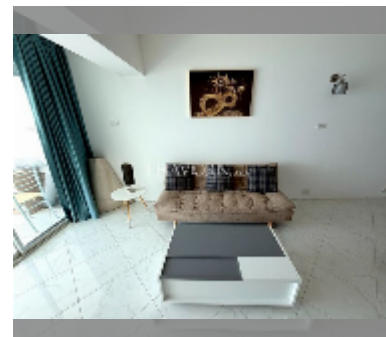

Condo for sale studio 58 m² in Metro Jomtien Condotel, Pattaya

฿ 3,690,000

UNIT PARAMETERS:

UID	FS-242837
quota	foreign quota
type	studio
size	58m²
floor	16
view	sea view
quality	good
equipment: furniture, air conditioner, television, washing-machine, refrigerator	

PROJECT PARAMETERS:

district	Jomtien
buildings	2
floors	42
built in	1988
maintenance	฿ 17,400/year

FACILITIES:

General information: highrise, meters to beach: 50, minutes to beach: 1, open parking, multy-level parking.

Swimming pool: swimming pool, kids pool.

Chill zone: chill zone, garden.

Health zone: gym.

Other: reception, lobby, CCTV, security, minimart.