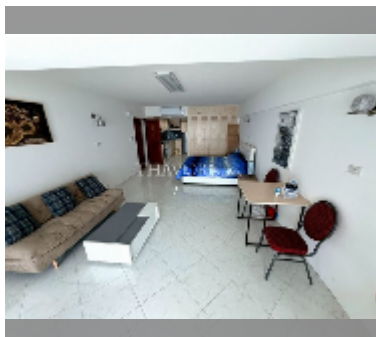

Condo for sale studio 58 m² in Metro Jomtien Condotel, Pattaya

฿ 3,690,000

UNIT PARAMETERS:

UID	FS-242837
quota	foreign quota
type	studio
size	58m²
floor	16
view	sea view
quality	good
equipment: furniture, air conditioner, television, washing-machine, refrigerator	

PROJECT PARAMETERS:

district	Jomtien
buildings	2
floors	42
built in	1988
maintenance	฿ 17,400/year

FACILITIES:

General information: highrise, meters to beach: 50, minutes to beach: 1, open parking, multy-level parking.

Swimming pool: swimming pool, kids pool.

Chill zone: chill zone, garden.

Health zone: gym.

Other: reception, lobby, CCTV, security, minimart.