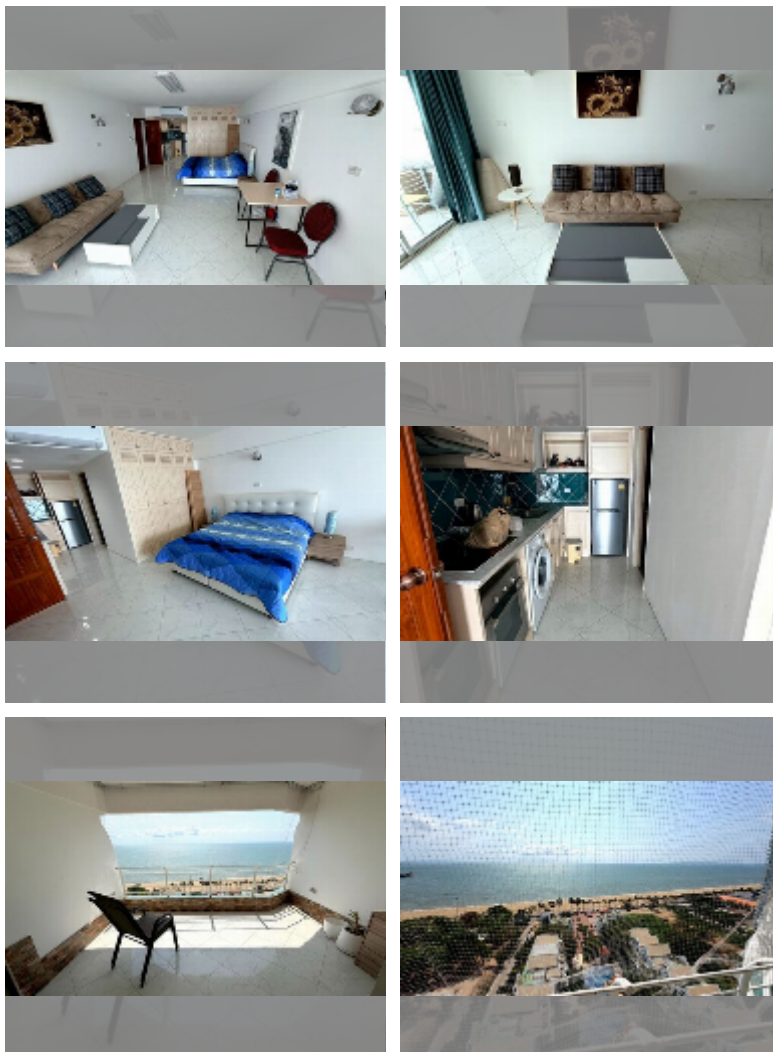

Condo for sale studio 58 m² in Metro Jomtien Condotel, Pattaya

฿ 3,690,000

UNIT PARAMETERS:

UID	FS-242837
quota	foreign quota
type	studio
size	58m²
floor	16
view	sea view
quality	good
equipment: furniture, air conditioner, television, washing-machine, refrigerator	

PROJECT PARAMETERS:

district	Jomtien
buildings	2
floors	42
built in	1988
maintenance	฿ 17,400/year

FACILITIES:

General information: highrise, meters to beach: 50, minutes to beach: 1, open parking, multy-level parking.

Swimming pool: swimming pool, kids pool.

Chill zone: chill zone, garden.

Health zone: gym.

Other: reception, lobby, CCTV, security, minimart.