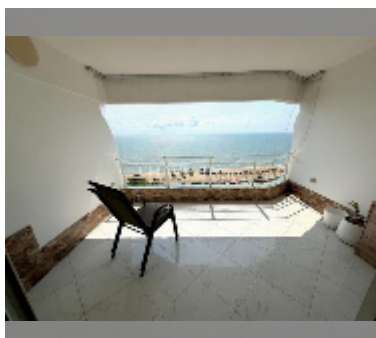

Condo for sale studio 58 m² in Metro Jomtien Condotel, Pattaya

฿ 3,690,000

UNIT PARAMETERS:

UID	FS-242837
quota	foreign quota
type	studio
size	58m²
floor	16
view	sea view
quality	good
equipment: furniture, air conditioner, television, washing-machine, refrigerator	

PROJECT PARAMETERS:

district	Jomtien
buildings	2
floors	42
built in	1988
maintenance	฿ 17,400/year

FACILITIES:

General information: highrise, meters to beach: 50, minutes to beach: 1, open parking, multy-level parking.

Swimming pool: swimming pool, kids pool.

Chill zone: chill zone, garden.

Health zone: gym.

Other: reception, lobby, CCTV, security, minimart.