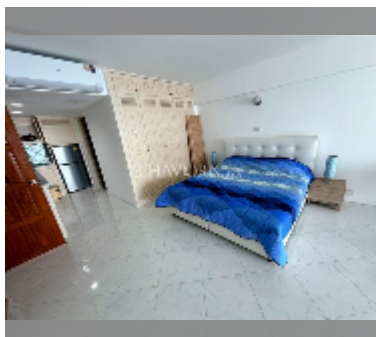

Condo for sale studio 58 m² in Metro Jomtien Condotel, Pattaya

฿ 3,690,000

UNIT PARAMETERS:

UID	FS-242837
quota	foreign quota
type	studio
size	58m²
floor	16
view	sea view
quality	good
equipment: furniture, air conditioner, television, washing-machine, refrigerator	

PROJECT PARAMETERS:

district	Jomtien
buildings	2
floors	42
built in	1988
maintenance	฿ 17,400/year

FACILITIES:

General information: highrise, meters to beach: 50, minutes to beach: 1, open parking, multy-level parking.

Swimming pool: swimming pool, kids pool.

Chill zone: chill zone, garden.

Health zone: gym.

Other: reception, lobby, CCTV, security, minimart.