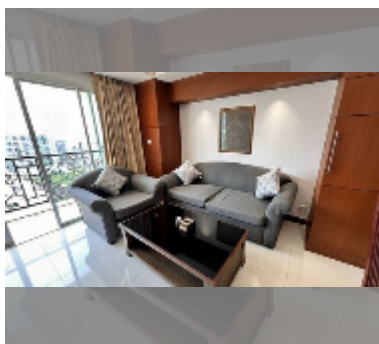

Condo for sale 1 bedroom 68 m² in Tara Court, Pattaya

฿ 4,990,000

UNIT PARAMETERS:

UID	FS-242835
quota	foreign quota
type	1 bedroom
size	68m²
floor	6
view	city view

PROJECT PARAMETERS:

district	Pratumnak
buildings	1
floors	5
built in	2007
maintenance	฿ 48,960/year

FACILITIES:

General information: boutique, meters to beach: 600, minutes to beach: 10, covered parking.

Swimming pool: rooftop pool, waterfall.

Chill zone: rooftop chillout.

Other: reception, lobby, CCTV, security.