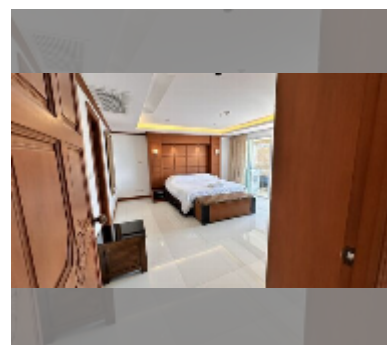

Condo for sale 1 bedroom 68 m² in Tara Court, Pattaya

฿ 4,990,000

UNIT PARAMETERS:

UID	FS-242835
quota	foreign quota
type	1 bedroom
size	68m²
floor	6
view	city view

PROJECT PARAMETERS:

district	Pratumnak
buildings	1
floors	5
built in	2007
maintenance	฿ 48,960/year

FACILITIES:

General information: boutique, meters to beach: 600, minutes to beach: 10, covered parking.

Swimming pool: rooftop pool, waterfall.

Chill zone: rooftop chillout.

Other: reception, lobby, CCTV, security.