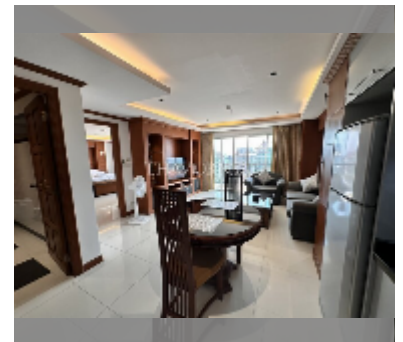

Condo for sale 1 bedroom 68 m² in Tara Court, Pattaya

฿ 4,990,000

UNIT PARAMETERS:

UID	FS-242835
quota	foreign quota
type	1 bedroom
size	68m²
floor	6
view	city view

PROJECT PARAMETERS:

district	Pratumnak
buildings	1
floors	5
built in	2007
maintenance	฿ 48,960/year

FACILITIES:

General information: boutique, meters to beach: 600, minutes to beach: 10, covered parking.

Swimming pool: rooftop pool, waterfall.

Chill zone: rooftop chillout.

Other: reception, lobby, CCTV, security.