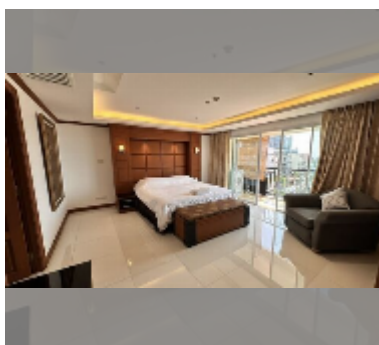

Condo for sale 1 bedroom 68 m² in Tara Court, Pattaya

฿ 4,990,000

UNIT PARAMETERS:

UID	FS-242835
quota	foreign quota
type	1 bedroom
size	68m²
floor	6
view	city view

PROJECT PARAMETERS:

district	Pratumnak
buildings	1
floors	5
built in	2007
maintenance	฿ 48,960/year

FACILITIES:

General information: boutique, meters to beach: 600, minutes to beach: 10, covered parking.

Swimming pool: rooftop pool, waterfall.

Chill zone: rooftop chillout.

Other: reception, lobby, CCTV, security.