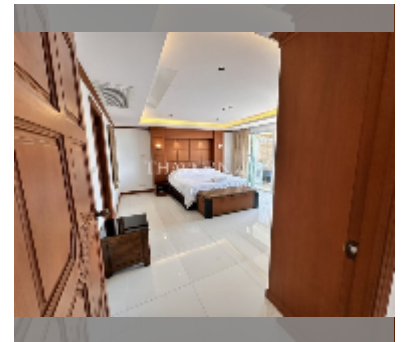

Condo for sale 1 bedroom 68 m² in Tara Court, Pattaya

฿ 4,990,000

UNIT PARAMETERS:

UID	FS-242835
quota	foreign quota
type	1 bedroom
size	68m²
floor	6
view	city view

PROJECT PARAMETERS:

district	Pratumnak
buildings	1
floors	5
built in	2007
maintenance	฿ 48,960/year

FACILITIES:

General information: boutique, meters to beach: 600, minutes to beach: 10, covered parking.

Swimming pool: rooftop pool, waterfall.

Chill zone: rooftop chillout.

Other: reception, lobby, CCTV, security.