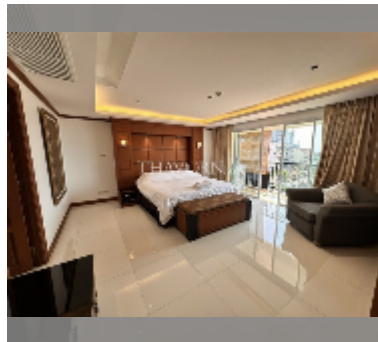

Condo for sale 1 bedroom 68 m² in Tara Court, Pattaya

฿ 4,990,000

UNIT PARAMETERS:

UID	FS-242835
quota	foreign quota
type	1 bedroom
size	68m²
floor	6
view	city view

PROJECT PARAMETERS:

district	Pratumnak
buildings	1
floors	5
built in	2007
maintenance	฿ 48,960/year

FACILITIES:

General information: boutique, meters to beach: 600, minutes to beach: 10, covered parking.

Swimming pool: rooftop pool, waterfall.

Chill zone: rooftop chillout.

Other: reception, lobby, CCTV, security.