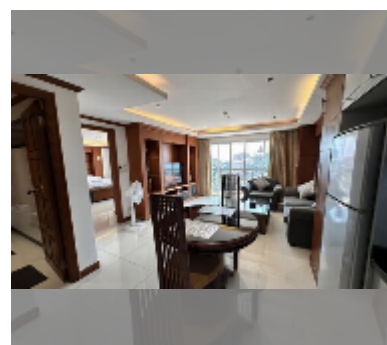

Condo for sale 1 bedroom 68 m² in Tara Court, Pattaya

฿ 4,990,000

UNIT PARAMETERS:

UID	FS-242835
quota	foreign quota
type	1 bedroom
size	68m²
floor	6
view	city view

PROJECT PARAMETERS:

district	Pratumnak
buildings	1
floors	5
built in	2007
maintenance	฿ 48,960/year

FACILITIES:

General information: boutique, meters to beach: 600, minutes to beach: 10, covered parking.

Swimming pool: rooftop pool, waterfall.

Chill zone: rooftop chillout.

Other: reception, lobby, CCTV, security.