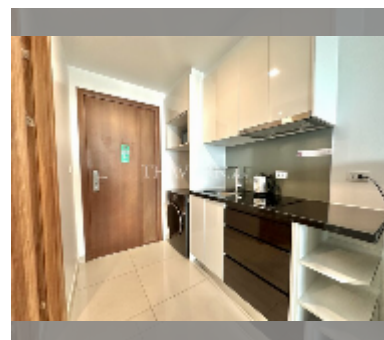

## Condo for sale studio 27 m<sup>2</sup> in C View Residence Pattaya, Pattaya

**฿ 1,400,000**

**UNIT PARAMETERS:**

UID	FS-242831
quota	company ownership
type	studio
size	27m <sup>2</sup>
floor	1
view	garden view

**PROJECT PARAMETERS:**

district	Pratumnak
buildings	2
floors	8
built in	2014
maintenance	฿ 12,960/year

**FACILITIES:**

General information: boutique, meters to beach: 350, minutes to beach: 5, underground parking.  
 Swimming pool: rooftop pool.  
 Chill zone: garden.  
 Other: lobby, CCTV, security.