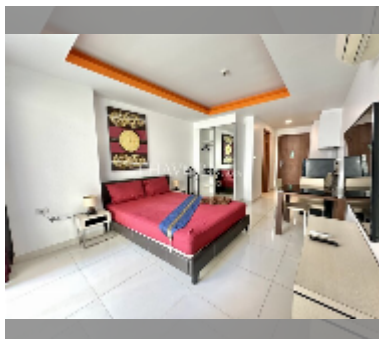

## Condo for sale studio 27 m<sup>2</sup> in C View Residence Pattaya, Pattaya

**฿ 1,400,000**

**UNIT PARAMETERS:**

UID	FS-242831
quota	company ownership
type	studio
size	27m <sup>2</sup>
floor	1
view	garden view

**PROJECT PARAMETERS:**

district	Pratumnak
buildings	2
floors	8
built in	2014
maintenance	฿ 12,960/year

**FACILITIES:**

General information: boutique, meters to beach: 350, minutes to beach: 5, underground parking.  
 Swimming pool: rooftop pool.  
 Chill zone: garden.  
 Other: lobby, CCTV, security.