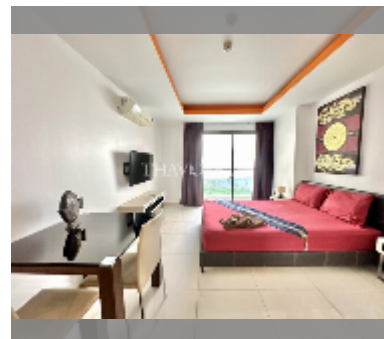

## Condo for sale studio 27 m<sup>2</sup> in C View Residence Pattaya, Pattaya

**฿ 1,400,000**

**UNIT PARAMETERS:**

UID	FS-242831
quota	company ownership
type	studio
size	27m <sup>2</sup>
floor	1
view	garden view

**PROJECT PARAMETERS:**

district	Pratumnak
buildings	2
floors	8
built in	2014
maintenance	฿ 12,960/year

**FACILITIES:**

General information: boutique, meters to beach: 350, minutes to beach: 5, underground parking.  
 Swimming pool: rooftop pool.  
 Chill zone: garden.  
 Other: lobby, CCTV, security.