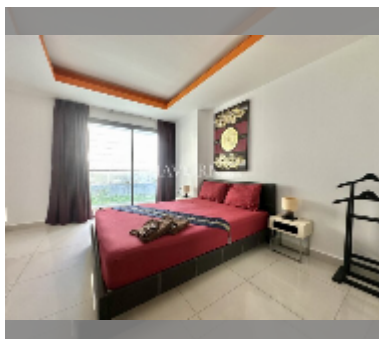

## Condo for sale studio 27 m<sup>2</sup> in C View Residence Pattaya, Pattaya

**฿ 1,400,000**

**UNIT PARAMETERS:**

UID	FS-242831
quota	company ownership
type	studio
size	27m <sup>2</sup>
floor	1
view	garden view

**PROJECT PARAMETERS:**

district	Pratumnak
buildings	2
floors	8
built in	2014
maintenance	฿ 12,960/year

**FACILITIES:**

General information: boutique, meters to beach: 350, minutes to beach: 5, underground parking.  
 Swimming pool: rooftop pool.  
 Chill zone: garden.  
 Other: lobby, CCTV, security.