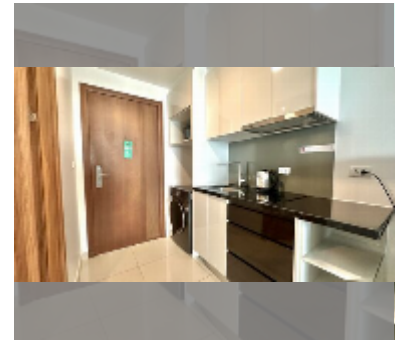

Condo for sale studio 27 m² in C View Residence Pattaya, Pattaya

฿ 1,400,000

UNIT PARAMETERS:

UID	FS-242831
quota	company ownership
type	studio
size	27m ²
floor	1
view	garden view

PROJECT PARAMETERS:

district	Pratumnak
buildings	2
floors	8
built in	2014
maintenance	฿ 12,960/year

FACILITIES:

General information: boutique, meters to beach: 350, minutes to beach: 5, underground parking.
 Swimming pool: rooftop pool.
 Chill zone: garden.
 Other: lobby, CCTV, security.

[details](#)