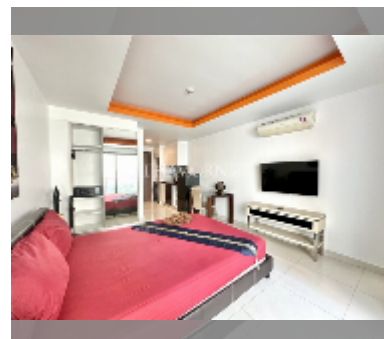

## Condo for sale studio 27 m<sup>2</sup> in C View Residence Pattaya, Pattaya

**฿ 1,400,000**

**UNIT PARAMETERS:**

UID	FS-242831
quota	company ownership
type	studio
size	27m <sup>2</sup>
floor	1
view	garden view

**PROJECT PARAMETERS:**

district	Pratumnak
buildings	2
floors	8
built in	2014
maintenance	฿ 12,960/year

**FACILITIES:**

General information: boutique, meters to beach: 350, minutes to beach: 5, underground parking.  
 Swimming pool: rooftop pool.  
 Chill zone: garden.  
 Other: lobby, CCTV, security.