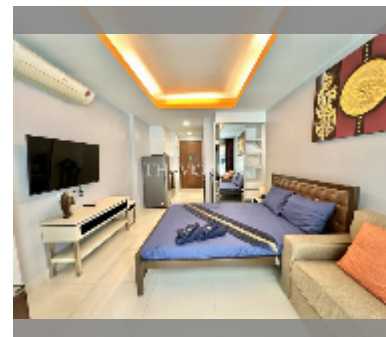

Condo for sale studio 27 m² in C View Residence Pattaya, Pattaya

฿ 1,500,000

UNIT PARAMETERS:

UID	FS-242830
quota	foreign quota
type	studio
size	27m ²
floor	1
view	garden view

PROJECT PARAMETERS:

district	Pratumnak
buildings	2
floors	8
built in	2014
maintenance	฿ 12,960/year

FACILITIES:

General information: boutique, meters to beach: 350, minutes to beach: 5, underground parking.
 Swimming pool: rooftop pool.
 Chill zone: garden.
 Other: lobby, CCTV, security.

[details](#)