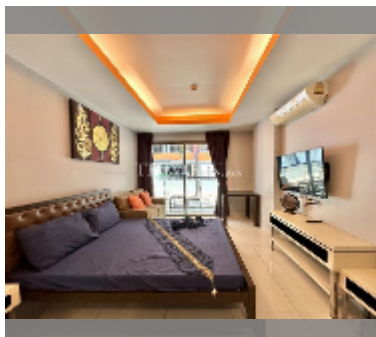

Condo for sale studio 27 m² in C View Residence Pattaya, Pattaya

฿ 1,500,000

UNIT PARAMETERS:

UID	FS-242830
quota	foreign quota
type	studio
size	27m ²
floor	1
view	garden view

PROJECT PARAMETERS:

district	Pratumnak
buildings	2
floors	8
built in	2014
maintenance	฿ 12,960/year

FACILITIES:

General information: boutique, meters to beach: 350, minutes to beach: 5, underground parking.
 Swimming pool: rooftop pool.
 Chill zone: garden.
 Other: lobby, CCTV, security.

[details](#)