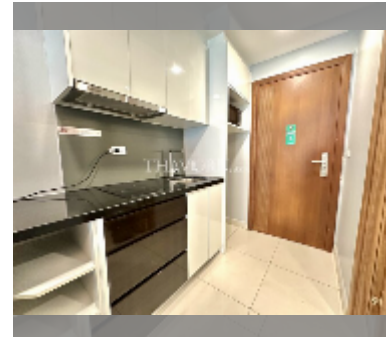

Condo for sale studio 27 m² in C View Residence Pattaya, Pattaya

฿ 1,500,000

UNIT PARAMETERS:

UID	FS-242830
quota	foreign quota
type	studio
size	27m ²
floor	1
view	garden view

PROJECT PARAMETERS:

district	Pratumnak
buildings	2
floors	8
built in	2014
maintenance	฿ 12,960/year

FACILITIES:

General information: boutique, meters to beach: 350, minutes to beach: 5, underground parking.
 Swimming pool: rooftop pool.
 Chill zone: garden.
 Other: lobby, CCTV, security.

[details](#)