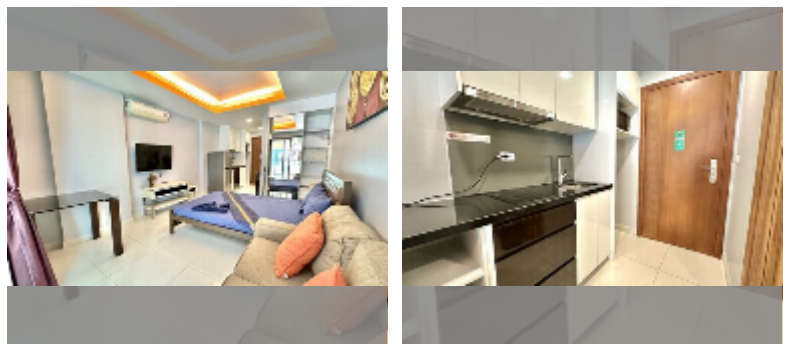

## Condo for sale studio 27 m<sup>2</sup> in C View Residence Pattaya, Pattaya

**฿ 1,500,000**

**UNIT PARAMETERS:**

UID	FS-242830
quota	foreign quota
type	studio
size	27m <sup>2</sup>
floor	1
view	garden view

**PROJECT PARAMETERS:**

district	Pratumnak
buildings	2
floors	8
built in	2014
maintenance	฿ 12,960/year

**FACILITIES:**

General information: boutique, meters to beach: 350, minutes to beach: 5, underground parking.  
 Swimming pool: rooftop pool.  
 Chill zone: garden.  
 Other: lobby, CCTV, security.