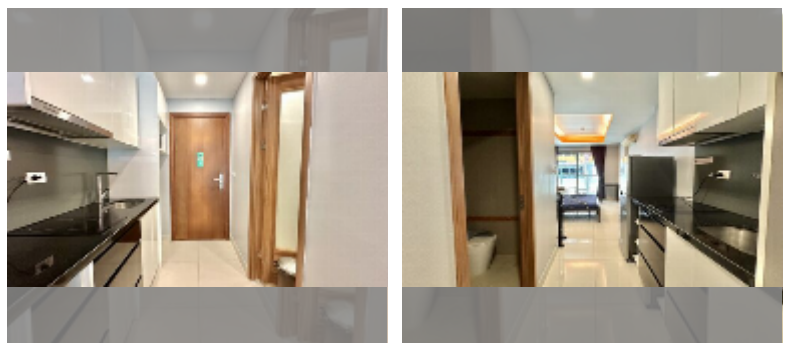

## Condo for sale studio 27 m<sup>2</sup> in C View Residence Pattaya, Pattaya

**฿ 1,500,000**

**UNIT PARAMETERS:**

UID	FS-242830
quota	foreign quota
type	studio
size	27m <sup>2</sup>
floor	1
view	garden view

**PROJECT PARAMETERS:**

district	Pratumnak
buildings	2
floors	8
built in	2014
maintenance	฿ 12,960/year

**FACILITIES:**

General information: boutique, meters to beach: 350, minutes to beach: 5, underground parking.  
 Swimming pool: rooftop pool.  
 Chill zone: garden.  
 Other: lobby, CCTV, security.