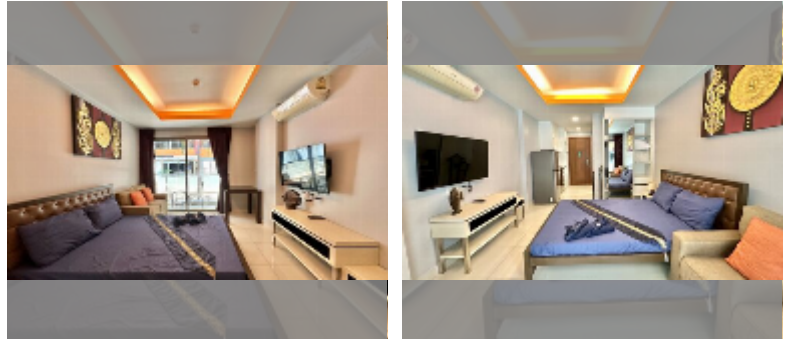

## Condo for sale studio 27 m<sup>2</sup> in C View Residence Pattaya, Pattaya

**฿ 1,500,000**

**UNIT PARAMETERS:**

UID	FS-242830
quota	foreign quota
type	studio
size	27m <sup>2</sup>
floor	1
view	garden view

**PROJECT PARAMETERS:**

district	Pratumnak
buildings	2
floors	8
built in	2014
maintenance	฿ 12,960/year

**FACILITIES:**

General information: boutique, meters to beach: 350, minutes to beach: 5, underground parking.  
 Swimming pool: rooftop pool.  
 Chill zone: garden.  
 Other: lobby, CCTV, security.