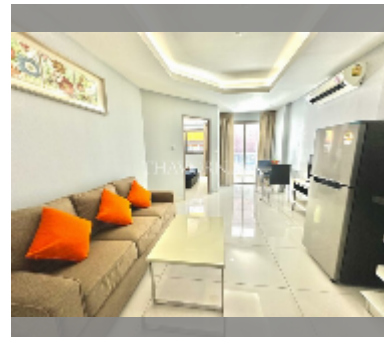

Condo for sale 1 bedroom 41 m² in C View Residence Pattaya, Pattaya

฿ 2,400,000

UNIT PARAMETERS:

UID	FS-242829
quota	company ownership
type	1 bedroom
size	41m ²
floor	1
view	garden view

PROJECT PARAMETERS:

district	Pratumnak
buildings	2
floors	8
built in	2014
maintenance	฿ 19,680/year

FACILITIES:

General information: boutique, meters to beach: 350, minutes to beach: 5, underground parking.
 Swimming pool: rooftop pool.
 Chill zone: garden.
 Other: lobby, CCTV, security.