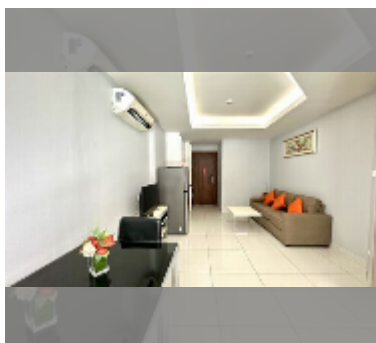

Condo for sale 1 bedroom 41 m² in C View Residence Pattaya, Pattaya

฿ 2,400,000

UNIT PARAMETERS:

UID	FS-242829
quota	company ownership
type	1 bedroom
size	41m ²
floor	1
view	garden view

PROJECT PARAMETERS:

district	Pratumnak
buildings	2
floors	8
built in	2014
maintenance	฿ 19,680/year

FACILITIES:

General information: boutique, meters to beach: 350, minutes to beach: 5, underground parking.
 Swimming pool: rooftop pool.
 Chill zone: garden.
 Other: lobby, CCTV, security.