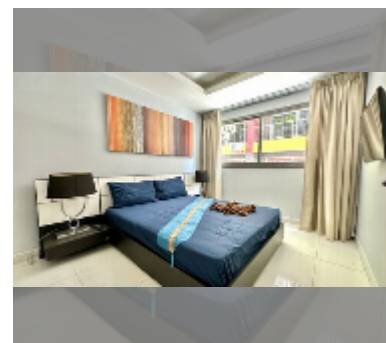

Condo for sale 1 bedroom 41 m² in C View Residence Pattaya, Pattaya

฿ 2,400,000

UNIT PARAMETERS:

UID	FS-242829
quota	company ownership
type	1 bedroom
size	41m ²
floor	1
view	garden view

PROJECT PARAMETERS:

district	Pratumnak
buildings	2
floors	8
built in	2014
maintenance	฿ 19,680/year

FACILITIES:

General information: boutique, meters to beach: 350, minutes to beach: 5, underground parking.
 Swimming pool: rooftop pool.
 Chill zone: garden.
 Other: lobby, CCTV, security.