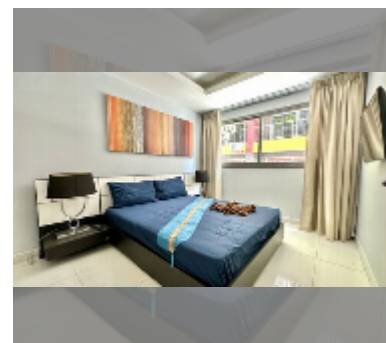

Condo for sale 1 bedroom 41 m² in C View Residence Pattaya, Pattaya

฿ 2,400,000

UNIT PARAMETERS:

UID	FS-242829
quota	company ownership
type	1 bedroom
size	41m ²
floor	1
view	garden view

PROJECT PARAMETERS:

district	Pratumnak
buildings	2
floors	8
built in	2014
maintenance	฿ 19,680/year

FACILITIES:

General information: boutique, meters to beach: 350, minutes to beach: 5, underground parking.
Swimming pool: rooftop pool.
Chill zone: garden.
Other: lobby, CCTV, security.