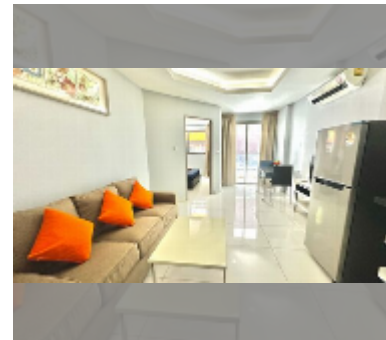

Condo for sale 1 bedroom 41 m² in C View Residence Pattaya, Pattaya

฿ 2,400,000

UNIT PARAMETERS:

UID	FS-242829
quota	company ownership
type	1 bedroom
size	41m ²
floor	1
view	garden view

PROJECT PARAMETERS:

district	Pratumnak
buildings	2
floors	8
built in	2014
maintenance	฿ 19,680/year

FACILITIES:

General information: boutique, meters to beach: 350, minutes to beach: 5, underground parking.
 Swimming pool: rooftop pool.
 Chill zone: garden.
 Other: lobby, CCTV, security.