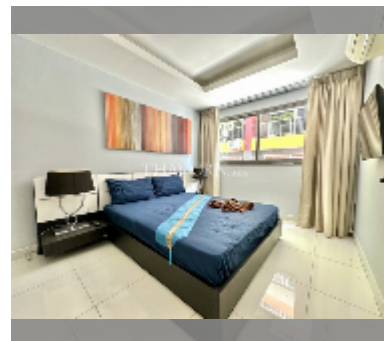

Condo for sale 1 bedroom 41 m² in C View Residence Pattaya, Pattaya

฿ 2,400,000

UNIT PARAMETERS:

UID	FS-242829
quota	company ownership
type	1 bedroom
size	41m ²
floor	1
view	garden view

PROJECT PARAMETERS:

district	Pratumnak
buildings	2
floors	8
built in	2014
maintenance	฿ 19,680/year

FACILITIES:

General information: boutique, meters to beach: 350, minutes to beach: 5, underground parking.
 Swimming pool: rooftop pool.
 Chill zone: garden.
 Other: lobby, CCTV, security.