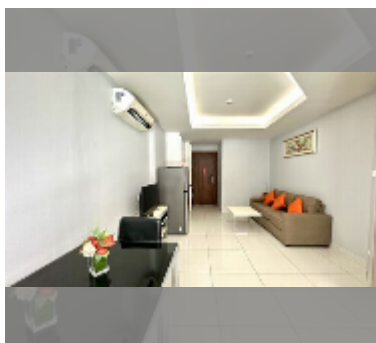

Condo for sale 1 bedroom 41 m² in C View Residence Pattaya, Pattaya

฿ 2,400,000

UNIT PARAMETERS:

UID	FS-242829
quota	company ownership
type	1 bedroom
size	41m ²
floor	1
view	garden view

PROJECT PARAMETERS:

district	Pratumnak
buildings	2
floors	8
built in	2014
maintenance	฿ 19,680/year

FACILITIES:

General information: boutique, meters to beach: 350, minutes to beach: 5, underground parking.
Swimming pool: rooftop pool.
Chill zone: garden.
Other: lobby, CCTV, security.