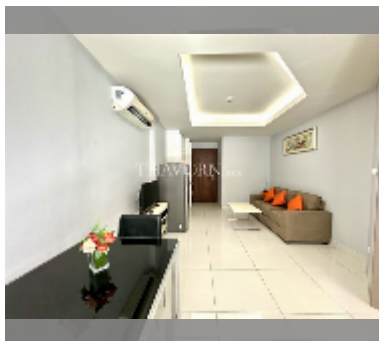

Condo for sale 1 bedroom 41 m² in C View Residence Pattaya, Pattaya

฿ 2,400,000

UNIT PARAMETERS:

UID	FS-242829
quota	company ownership
type	1 bedroom
size	41m ²
floor	1
view	garden view

PROJECT PARAMETERS:

district	Pratumnak
buildings	2
floors	8
built in	2014
maintenance	฿ 19,680/year

FACILITIES:

General information: boutique, meters to beach: 350, minutes to beach: 5, underground parking.
 Swimming pool: rooftop pool.
 Chill zone: garden.
 Other: lobby, CCTV, security.