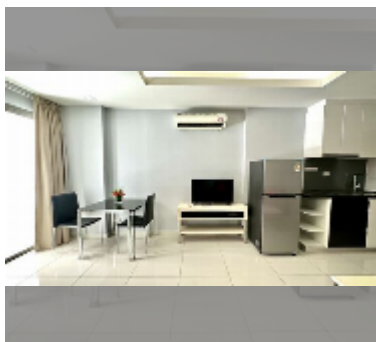

Condo for sale 1 bedroom 41 m² in C View Residence Pattaya, Pattaya

฿ 2,400,000

UNIT PARAMETERS:

UID	FS-242829
quota	company ownership
type	1 bedroom
size	41m ²
floor	1
view	garden view

PROJECT PARAMETERS:

district	Pratumnak
buildings	2
floors	8
built in	2014
maintenance	฿ 19,680/year

FACILITIES:

General information: boutique, meters to beach: 350, minutes to beach: 5, underground parking.
 Swimming pool: rooftop pool.
 Chill zone: garden.
 Other: lobby, CCTV, security.