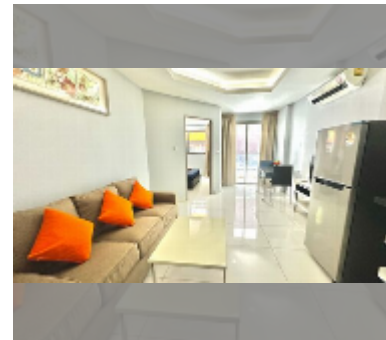

Condo for sale 1 bedroom 41 m² in C View Residence Pattaya, Pattaya

฿ 2,400,000

UNIT PARAMETERS:

| | |
|-------|-------------------|
| UID | FS-242829 |
| quota | company ownership |
| type | 1 bedroom |
| size | 41m ² |
| floor | 1 |
| view | garden view |

PROJECT PARAMETERS:

| | |
|-------------|---------------|
| district | Pratumnak |
| buildings | 2 |
| floors | 8 |
| built in | 2014 |
| maintenance | ฿ 19,680/year |

FACILITIES:

General information: boutique, meters to beach: 350, minutes to beach: 5, underground parking.
Swimming pool: rooftop pool.
Chill zone: garden.
Other: lobby, CCTV, security.