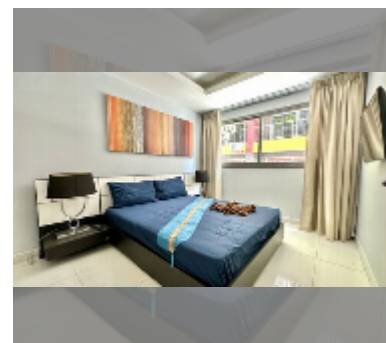

Condo for sale 1 bedroom 41 m² in C View Residence Pattaya, Pattaya

฿ 2,400,000

UNIT PARAMETERS:

| | |
|-------|-------------------|
| UID | FS-242829 |
| quota | company ownership |
| type | 1 bedroom |
| size | 41m ² |
| floor | 1 |
| view | garden view |

PROJECT PARAMETERS:

| | |
|-------------|---------------|
| district | Pratumnak |
| buildings | 2 |
| floors | 8 |
| built in | 2014 |
| maintenance | ฿ 19,680/year |

FACILITIES:

General information: boutique, meters to beach: 350, minutes to beach: 5, underground parking.
Swimming pool: rooftop pool.
Chill zone: garden.
Other: lobby, CCTV, security.