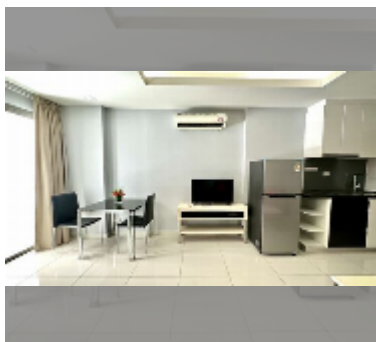

Condo for sale 1 bedroom 41 m² in C View Residence Pattaya, Pattaya

฿ 2,400,000

UNIT PARAMETERS:

UID	FS-242829
quota	company ownership
type	1 bedroom
size	41m²
floor	1
view	garden view

PROJECT PARAMETERS:

district	Pratumnak
buildings	2
floors	8
built in	2014
maintenance	฿ 19,680/year

FACILITIES:

General information: boutique, meters to beach: 350, minutes to beach: 5, underground parking.
Swimming pool: rooftop pool.
Chill zone: garden.
Other: lobby, CCTV, security.