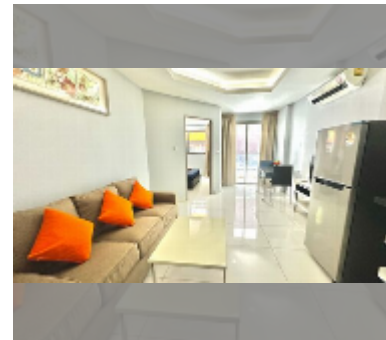

Condo for sale 1 bedroom 41 m² in C View Residence Pattaya, Pattaya

฿ 2,400,000

UNIT PARAMETERS:

UID	FS-242829
quota	company ownership
type	1 bedroom
size	41m ²
floor	1
view	garden view

PROJECT PARAMETERS:

district	Pratumnak
buildings	2
floors	8
built in	2014
maintenance	฿ 19,680/year

FACILITIES:

General information: boutique, meters to beach: 350, minutes to beach: 5, underground parking.
Swimming pool: rooftop pool.
Chill zone: garden.
Other: lobby, CCTV, security.