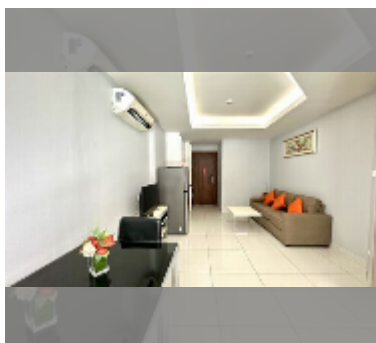

Condo for sale 1 bedroom 41 m² in C View Residence Pattaya, Pattaya

฿ 2,400,000

UNIT PARAMETERS:

| | |
|-------|-------------------|
| UID | FS-242829 |
| quota | company ownership |
| type | 1 bedroom |
| size | 41m ² |
| floor | 1 |
| view | garden view |

PROJECT PARAMETERS:

| | |
|-------------|---------------|
| district | Pratumnak |
| buildings | 2 |
| floors | 8 |
| built in | 2014 |
| maintenance | ฿ 19,680/year |

FACILITIES:

General information: boutique, meters to beach: 350, minutes to beach: 5, underground parking.
Swimming pool: rooftop pool.
Chill zone: garden.
Other: lobby, CCTV, security.