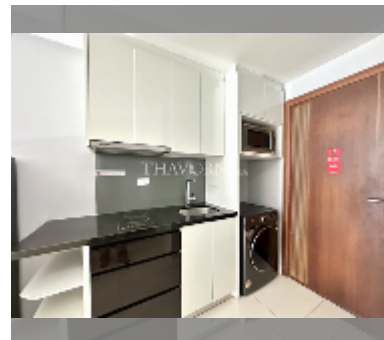

Condo for sale 1 bedroom 41 m² in C View Residence Pattaya, Pattaya

฿ 2,400,000

UNIT PARAMETERS:

UID	FS-242829
quota	company ownership
type	1 bedroom
size	41m ²
floor	1
view	garden view

PROJECT PARAMETERS:

district	Pratumnak
buildings	2
floors	8
built in	2014
maintenance	฿ 19,680/year

FACILITIES:

General information: boutique, meters to beach: 350, minutes to beach: 5, underground parking.
 Swimming pool: rooftop pool.
 Chill zone: garden.
 Other: lobby, CCTV, security.