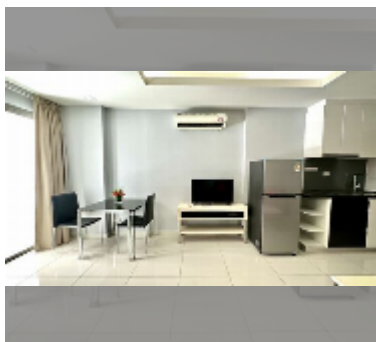

Condo for sale 1 bedroom 41 m² in C View Residence Pattaya, Pattaya

฿ 2,400,000

UNIT PARAMETERS:

UID	FS-242829
quota	company ownership
type	1 bedroom
size	41m ²
floor	1
view	garden view

PROJECT PARAMETERS:

district	Pratumnak
buildings	2
floors	8
built in	2014
maintenance	฿ 19,680/year

FACILITIES:

General information: boutique, meters to beach: 350, minutes to beach: 5, underground parking.
Swimming pool: rooftop pool.
Chill zone: garden.
Other: lobby, CCTV, security.