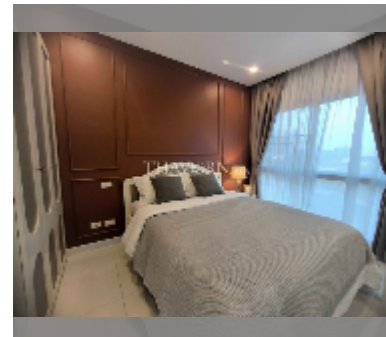

Condo for sale 1 bedroom 27 m² in The Gallery Pattaya, Pattaya

฿ 1,850,000

UNIT PARAMETERS:

UID	FS-242828
quota	foreign quota
type	1 bedroom
size	27m²
floor	6
view	city view
quality	good
equipment: furniture, air conditioner, refrigerator	

PROJECT PARAMETERS:

district	Jomtien
buildings	2
floors	8
built in	2012
maintenance	฿ 12,960/year

FACILITIES:

General information: lowrise, open parking.

Swimming pool: swimming pool, rooftop pool.

Chill zone: chill zone, garden, rooftop chillout.

Health zone: gym, sauna.

Other: lobby, CCTV, security, minimart.