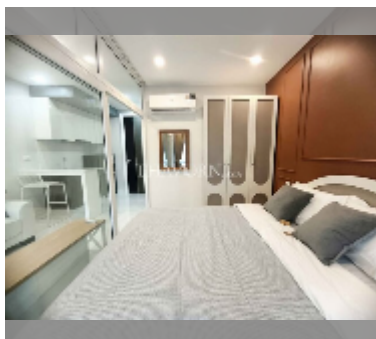

Condo for sale 1 bedroom 27 m² in The Gallery Pattaya, Pattaya

฿ 1,850,000

UNIT PARAMETERS:

UID	FS-242828
quota	foreign quota
type	1 bedroom
size	27m²
floor	5
view	city view
quality	good
equipment: furniture, air conditioner, refrigerator	

PROJECT PARAMETERS:

district	Jomtien
buildings	2
floors	8
built in	2012
maintenance	฿ 12,960/year

FACILITIES:

General information: lowrise, open parking.

Swimming pool: swimming pool, rooftop pool.

Chill zone: chill zone, garden, rooftop chillout.

Health zone: gym, sauna.

Other: lobby, CCTV, security, minimart.