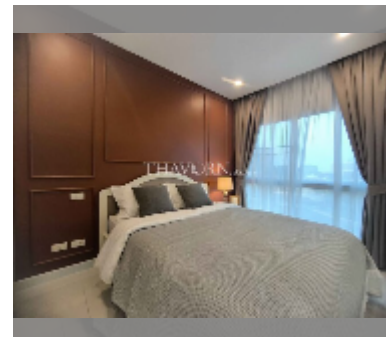

Condo for sale 1 bedroom 27 m² in The Gallery Pattaya, Pattaya

฿ 1,850,000

UNIT PARAMETERS:

UID	FS-242828
quota	foreign quota
type	1 bedroom
size	27m²
floor	6
view	city view
quality	good
equipment: furniture, air conditioner, refrigerator	

PROJECT PARAMETERS:

district	Jomtien
buildings	2
floors	8
built in	2012
maintenance	฿ 12,960/year

FACILITIES:

General information: lowrise, open parking.

Swimming pool: swimming pool, rooftop pool.

Chill zone: chill zone, garden, rooftop chillout.

Health zone: gym, sauna.

Other: lobby, CCTV, security, minimart.