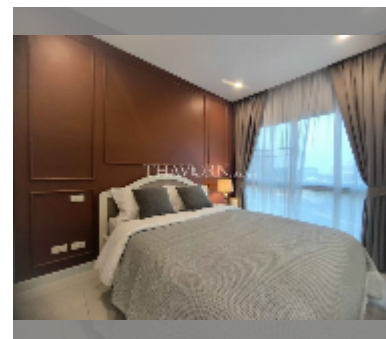

Condo for sale 1 bedroom 27 m² in The Gallery Pattaya, Pattaya

฿ 1,850,000

UNIT PARAMETERS:

UID	FS-242828
quota	foreign quota
type	1 bedroom
size	27m²
floor	5
view	city view
quality	good
equipment: furniture, air conditioner, refrigerator	

PROJECT PARAMETERS:

district	Jomtien
buildings	2
floors	8
built in	2012
maintenance	฿ 12,960/year

FACILITIES:

General information: lowrise, open parking.

Swimming pool: swimming pool, rooftop pool.

Chill zone: chill zone, garden, rooftop chillout.

Health zone: gym, sauna.

Other: lobby, CCTV, security, minimart.