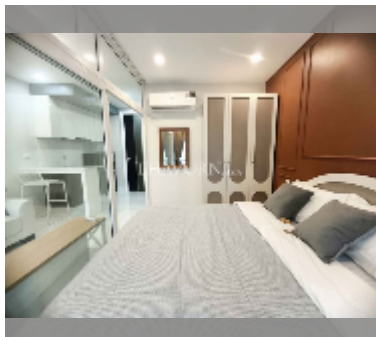

Condo for sale 1 bedroom 27 m² in The Gallery Pattaya, Pattaya

฿ 1,850,000

UNIT PARAMETERS:

UID	FS-242828
quota	foreign quota
type	1 bedroom
size	27m²
floor	6
view	city view
quality	good
equipment: furniture, air conditioner, refrigerator	

PROJECT PARAMETERS:

district	Jomtien
buildings	2
floors	8
built in	2012
maintenance	฿ 12,960/year

FACILITIES:

General information: lowrise, open parking.

Swimming pool: swimming pool, rooftop pool.

Chill zone: chill zone, garden, rooftop chillout.

Health zone: gym, sauna.

Other: lobby, CCTV, security, minimart.