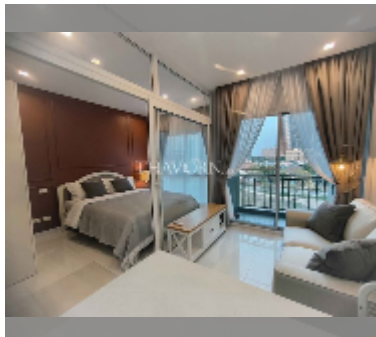

Condo for sale 1 bedroom 27 m² in The Gallery Pattaya, Pattaya

฿ 1,850,000

UNIT PARAMETERS:

UID	FS-242828
quota	foreign quota
type	1 bedroom
size	27m²
floor	5
view	city view
quality	good
equipment: furniture, air conditioner, refrigerator	

PROJECT PARAMETERS:

district	Jomtien
buildings	2
floors	8
built in	2012
maintenance	฿ 12,960/year

FACILITIES:

General information: lowrise, open parking.

Swimming pool: swimming pool, rooftop pool.

Chill zone: chill zone, garden, rooftop chillout.

Health zone: gym, sauna.

Other: lobby, CCTV, security, minimart.