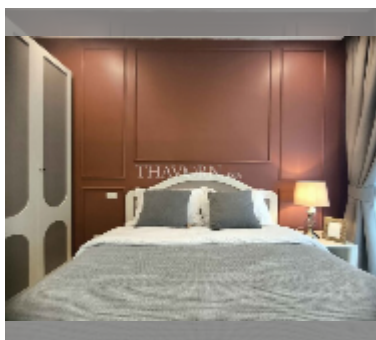

Condo for sale 1 bedroom 27 m² in The Gallery Pattaya, Pattaya

฿ 1,850,000

UNIT PARAMETERS:

UID	FS-242828
quota	foreign quota
type	1 bedroom
size	27m²
floor	5
view	city view
quality	good
equipment: furniture, air conditioner, refrigerator	

PROJECT PARAMETERS:

district	Jomtien
buildings	2
floors	8
built in	2012
maintenance	฿ 12,960/year

FACILITIES:

General information: lowrise, open parking.

Swimming pool: swimming pool, rooftop pool.

Chill zone: chill zone, garden, rooftop chillout.

Health zone: gym, sauna.

Other: lobby, CCTV, security, minimart.