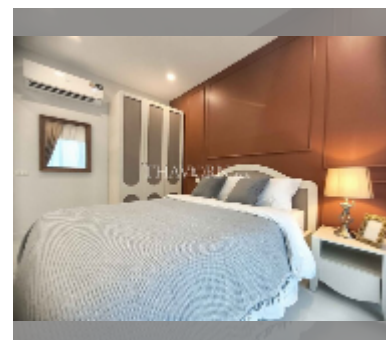

Condo for sale 1 bedroom 27 m² in The Gallery Pattaya, Pattaya

฿ 1,850,000

UNIT PARAMETERS:

UID	FS-242828
quota	foreign quota
type	1 bedroom
size	27m²
floor	5
view	city view
quality	good
equipment: furniture, air conditioner, refrigerator	

PROJECT PARAMETERS:

district	Jomtien
buildings	2
floors	8
built in	2012
maintenance	฿ 12,960/year

FACILITIES:

General information: lowrise, open parking.

Swimming pool: swimming pool, rooftop pool.

Chill zone: chill zone, garden, rooftop chillout.

Health zone: gym, sauna.

Other: lobby, CCTV, security, minimart.