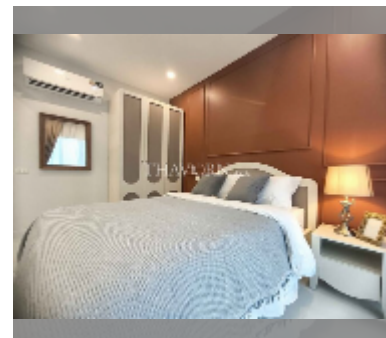

Condo for sale 1 bedroom 27 m² in The Gallery Pattaya, Pattaya

฿ 1,850,000

UNIT PARAMETERS:

UID	FS-242828
quota	foreign quota
type	1 bedroom
size	27m²
floor	6
view	city view
quality	good
equipment: furniture, air conditioner, refrigerator	

PROJECT PARAMETERS:

district	Jomtien
buildings	2
floors	8
built in	2012
maintenance	฿ 12,960/year

FACILITIES:

General information: lowrise, open parking.

Swimming pool: swimming pool, rooftop pool.

Chill zone: chill zone, garden, rooftop chillout.

Health zone: gym, sauna.

Other: lobby, CCTV, security, minimart.