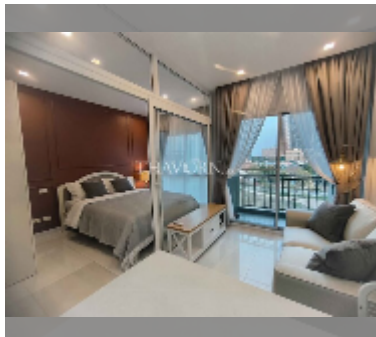

Condo for sale 1 bedroom 27 m² in The Gallery Pattaya, Pattaya

฿ 1,850,000

UNIT PARAMETERS:

UID	FS-242828
quota	foreign quota
type	1 bedroom
size	27m²
floor	6
view	city view
quality	good
equipment: furniture, air conditioner, refrigerator	

PROJECT PARAMETERS:

district	Jomtien
buildings	2
floors	8
built in	2012
maintenance	฿ 12,960/year

FACILITIES:

General information: lowrise, open parking.

Swimming pool: swimming pool, rooftop pool.

Chill zone: chill zone, garden, rooftop chillout.

Health zone: gym, sauna.

Other: lobby, CCTV, security, minimart.