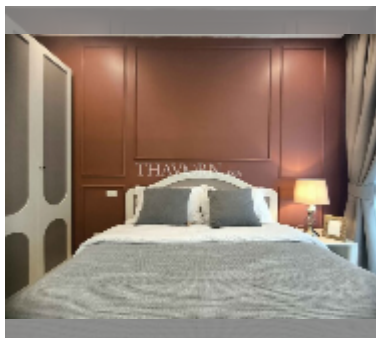

Condo for sale 1 bedroom 27 m² in The Gallery Pattaya, Pattaya

฿ 1,850,000

UNIT PARAMETERS:

UID	FS-242828
quota	foreign quota
type	1 bedroom
size	27m²
floor	6
view	city view
quality	good
equipment: furniture, air conditioner, refrigerator	

PROJECT PARAMETERS:

district	Jomtien
buildings	2
floors	8
built in	2012
maintenance	฿ 12,960/year

FACILITIES:

General information: lowrise, open parking.

Swimming pool: swimming pool, rooftop pool.

Chill zone: chill zone, garden, rooftop chillout.

Health zone: gym, sauna.

Other: lobby, CCTV, security, minimart.