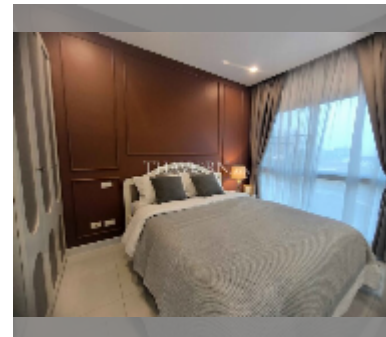

Condo for sale 1 bedroom 27 m² in The Gallery Pattaya, Pattaya

฿ 1,850,000

UNIT PARAMETERS:

UID	FS-242828
quota	foreign quota
type	1 bedroom
size	27m²
floor	5
view	city view
quality	good
equipment: furniture, air conditioner, refrigerator	

PROJECT PARAMETERS:

district	Jomtien
buildings	2
floors	8
built in	2012
maintenance	฿ 12,960/year

FACILITIES:

General information: lowrise, open parking.

Swimming pool: swimming pool, rooftop pool.

Chill zone: chill zone, garden, rooftop chillout.

Health zone: gym, sauna.

Other: lobby, CCTV, security, minimart.