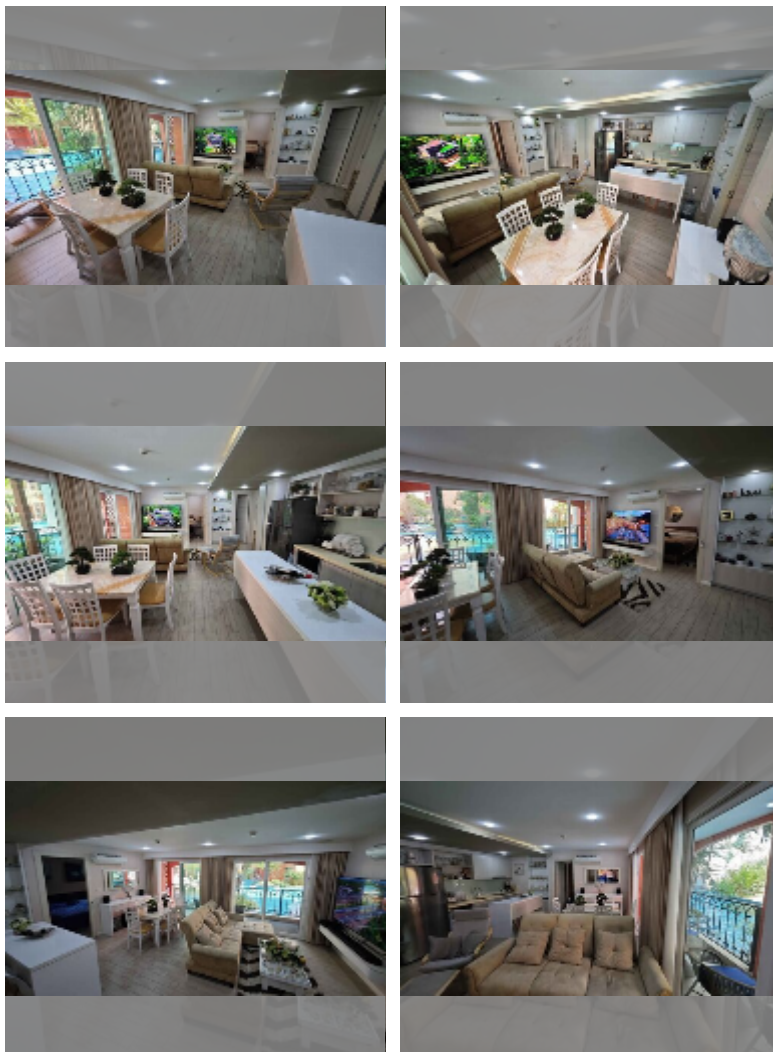

Condo for sale 2 bedroom 75 m² in Seven Seas Jomtien, Pattaya

฿ 5,950,000

UNIT PARAMETERS:

UID	FS-242821
quota	foreign quota
type	2 bedroom
size	75m ²
floor	1
view	pool access
quality	good
equipment: furniture, air conditioner, television, refrigerator	

Swimming pool: swimming pool, kids pool, water slides, waterfall, jacuzzi, pool bar .

Chill zone: chill zone, garden.

Health zone: gym, sauna, massage.

Other: reception, lobby, clubhouse, meeting room, games room, CCTV, security, minimart, laundry, room service.