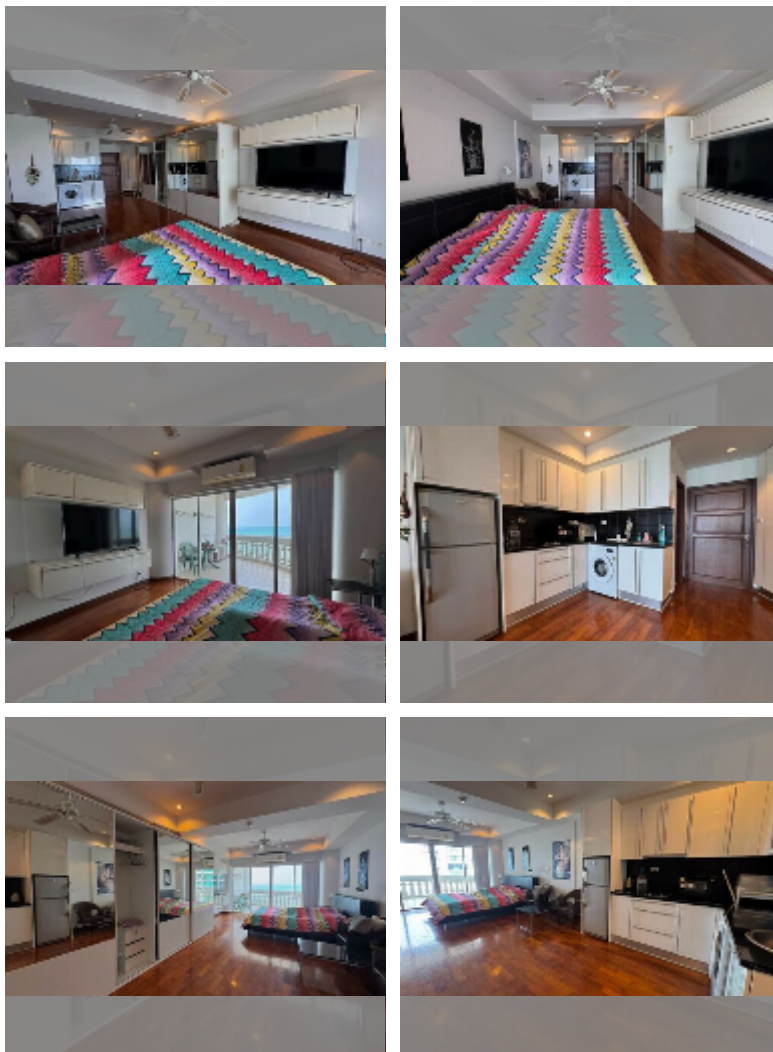

Condo for sale studio 55 m² in Park Beach Condominium, Pattaya

฿ 3,850,000

UNIT PARAMETERS:

UID	FS-242818
quota	foreign quota
type	studio
size	55m²
floor	18
view	sea view
quality	good
equipment: furniture, air conditioner, television, washing-machine, refrigerator	

PROJECT PARAMETERS:

district	Wongamat
buildings	1
floors	36
built in	1997
maintenance	฿ 16,500/year

FACILITIES:

General information: highrise, meters to beach: 50, minutes to beach: 1, open parking, covered parking.

Swimming pool: swimming pool, kids pool.

Chill zone: chill zone, garden.

Health zone: gym.

Other: reception, lobby, kids playgarden, CCTV, security, minimart, laundry.